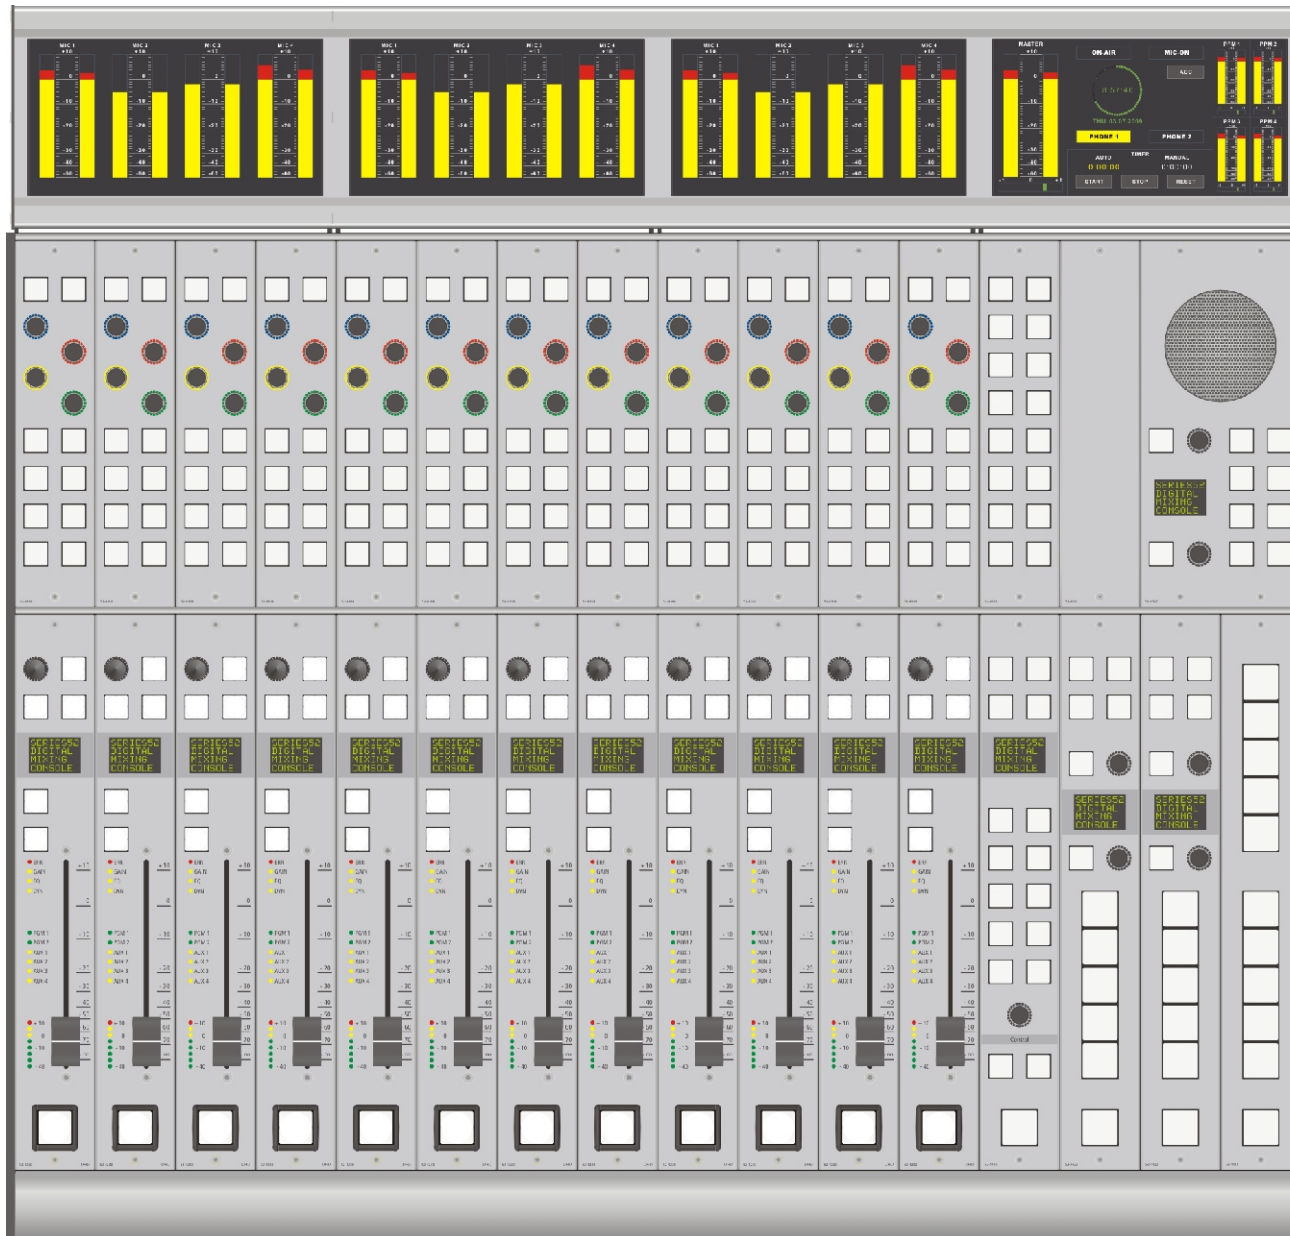

52-4816B - 12 Fader Console 52/MX - Example

Specifications and design are subject to change without notice.

The content of this document is for information only. The information presented in this document does not form part of any quotation or contract, is believed to be accurate and reliable and may be changed without notice. No liability will be accepted by the publisher for any consequence of its use. Publication thereof does neither convey nor imply any license under patent- or other industrial or intellectual property rights.