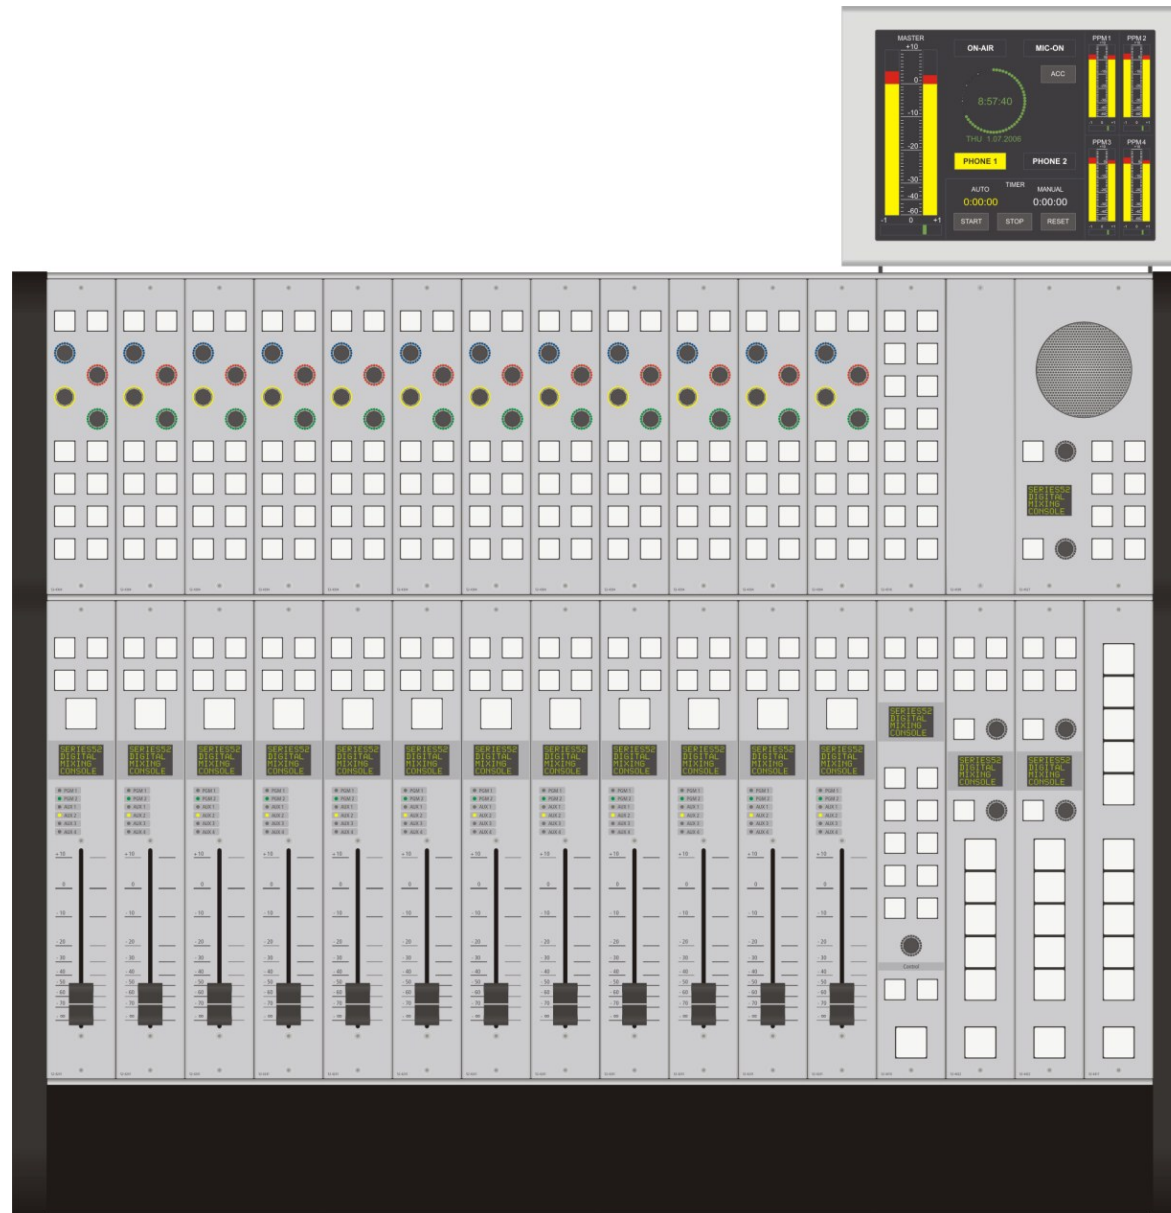

52-4816 - 12 Fader Console 52/MX - Example

Specifications and design are subject to change without notice.

The content of this document is for information only. The information presented in this document does not form part of any quotation or contract, is believed to be accurate and reliable and may be changed without notice. No liability will be accepted by the publisher for any consequence of its use. Publication thereof does neither convey nor imply any license under patent- or other industrial or intellectual property rights.