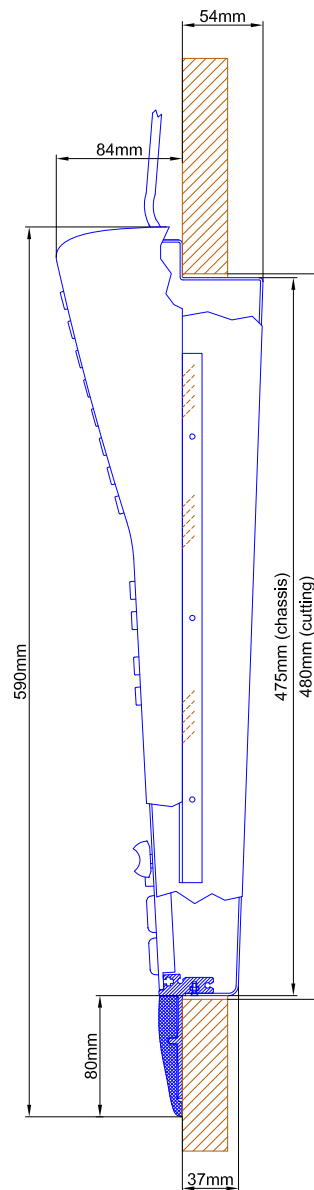

Cutout for Console Frame of Mixing Console 52/MX.  
For dimensions of Console Frame, see next page!

 <p>DHD Deubner Hoffmann Digital GmbH Hafenkornstrasse 5 04129 Leipzig / Germany Phone: +49 341 5897020 Fax: +49 341 5897022 E-mail: dhd@dhd-audio.com Internet: www.dhd-audio.com</p>	Scale: 1:5 (DIN A4)		
	<b>Dimensions cutout for Console Frame of Mixing Consoles 52/MX</b>		
Name: Miethling	<b>52-4804</b>		Page:
Date: 03.02.2011			1/2
File: 52-4804_dimension.dwg			

view X, scale 1:2

cut A - A

Specifications and design are subject to change without notice. The content of this document is for information only. The information presented in this document does not form part of any quotation or contract, is believed to be accurate and reliable and may be changed without notice. No liability will be accepted by the publisher for any consequence of its use. Publication thereof does neither convey nor imply any license under patent- or other industrial or intellectual property rights.

Dimension 52/MX L/S-size Console Frame  
 4 positions, L-size 293x42.5mm/ S-size 193x42.5mm

Name: Miethling  
 Date: 03.02.2011  
 File: 52-4804\_dimension.dwg

52-4804

Page:  
 2/2