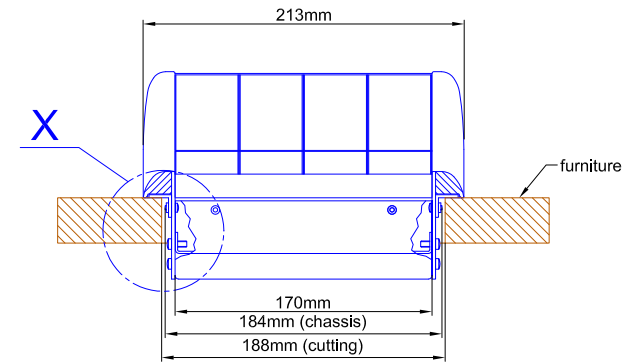

Cutout for Console Frame of Mixing Console 52/MX.  
For dimensions of Console Frame, see next page!

 <p>DHD Deubner Hoffmann Digital GmbH Hafenkornstrasse 5 04129 Leipzig / Germany Phone: +49 341 5897020 Fax: +49 341 5897022 E-mail: dhd@dhd-audio.com Internet: www.dhd-audio.com</p>	Scale: 1:5 (DIN A4)		
	<b>Dimensions cutout for Console Frame of Mixing Consoles 52/MX</b>		
Name: Miethling	<b>52-4804</b>		Page:
Date: 03.02.2011			1/2
File: 52-4804_dimension.dwg			

view X, scale 1:2

cut A - A

Specifications and design are subject to change without notice. The content of this document is for information only. The information presented in this document does not form part of any quotation or contract, is believed to be accurate and reliable and may be changed without notice. No liability will be accepted by the publisher for any consequence of its use. Publication thereof does neither convey nor imply any license under patent- or other industrial or intellectual property rights.

Dimension 52/MX L/S-size Console Frame  
 4 positions, L-size 293x42.5mm/ S-size 193x42.5mm

Name: Miethling  
 Date: 03.02.2011  
 File: 52-4804\_dimension.dwg

52-4804

Page:  
 2/2