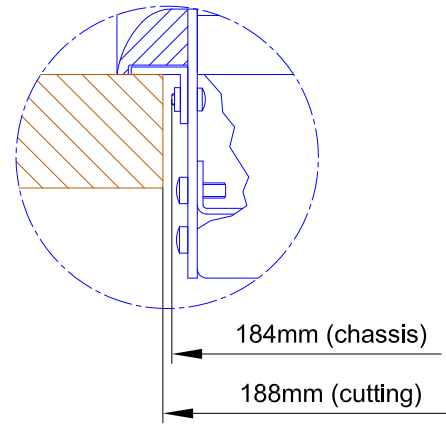

Cutout for Console Frame of Mixing Console 52/MX.  
For dimensions of Console Frame, see next page!

 <p>DHD Deubner Hoffmann Digital GmbH Hafenkornstrasse 5 04129 Leipzig / Germany Phone: +49 341 5897020 Fax: +49 341 5897022 E-mail: dhd@dhd-audio.com Internet: www.dhd-audio.com</p>	Scale: 1:5 (DIN A4)		
	<b>Dimensions cutout for Console Frame of Mixing Consoles 52/MX</b>		
Name: Miethling	<b>52-4804</b>		Page:
Date: 03.02.2011			1/2
File: 52-4804_dimension.dwg			

view X, scale 1:2

cut A - A

Specifications and design are subject to change without notice. The content of this document is for information only. The information presented in this document does not form part of any quotation or contract, is believed to be accurate and reliable and may be changed without notice. No liability will be accepted by the publisher for any consequence of its use. Publication thereof does neither convey nor imply any license under patent- or other industrial or intellectual property rights.

Dimension 52/MX L/S-size Console Frame  
 4 positions, L-size 293x42.5mm/ S-size 193x42.5mm

Name: Miethling  
 Date: 03.02.2011  
 File: 52-4804\_dimension.dwg

52-4804

Page:  
 2/2