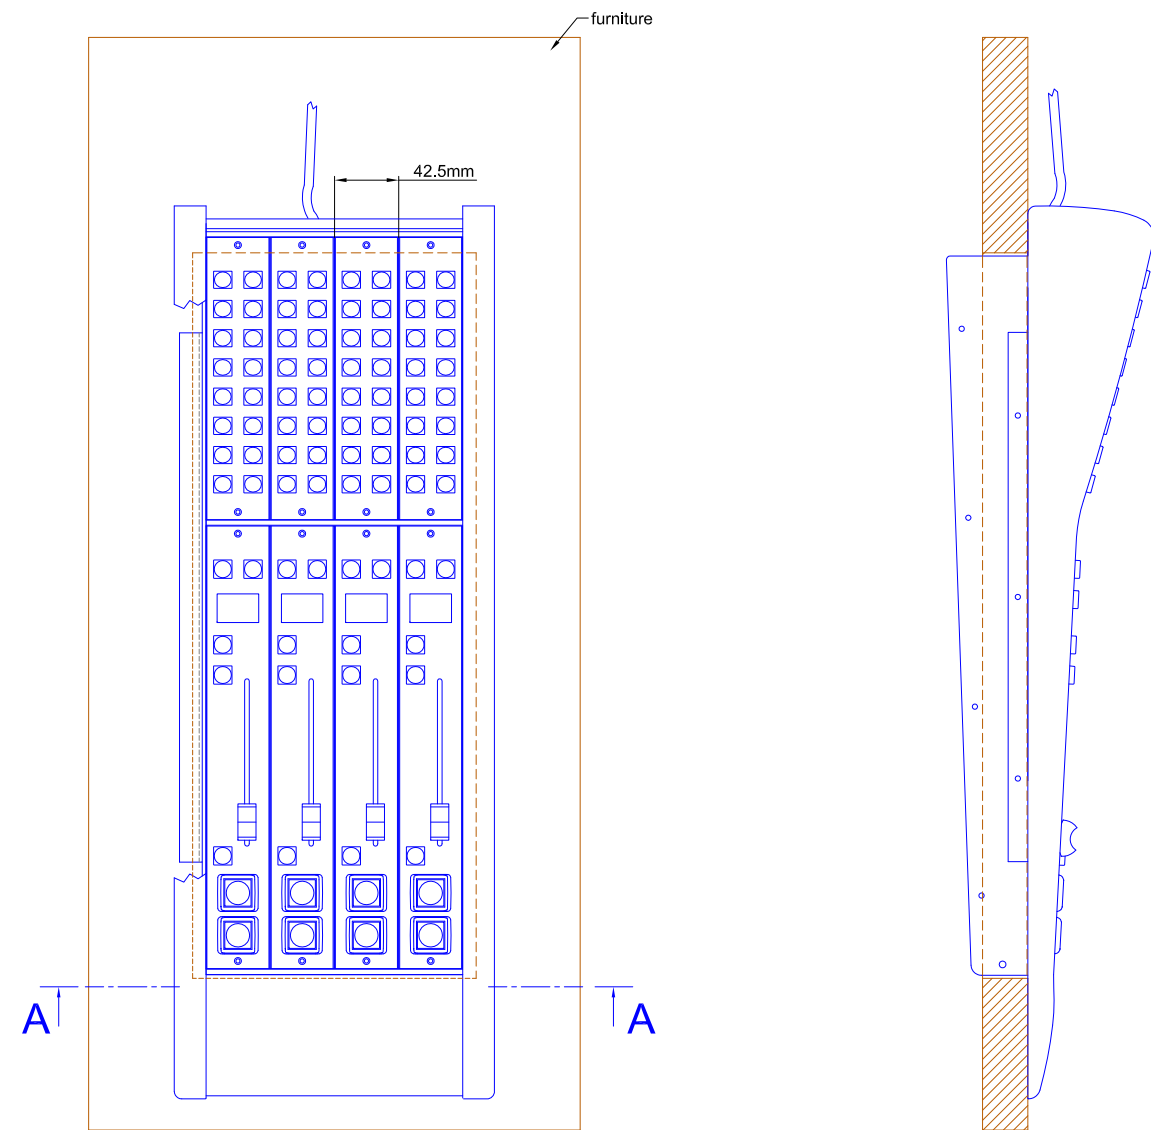

Cutout for Console Frame of Mixing Console 52/MX.  
For dimensions of Console Frame, see next page!

 <p>DHD Deubner Hoffmann Digital GmbH Hafenkornstrasse 5 04129 Leipzig / Germany Phone: +49 341 5897020 Fax: +49 341 5897022 E-mail: dhd@dhd-audio.com Internet: www.dhd-audio.com</p>	Scale: 1:5 (DIN A4)		
	<b>Dimensions cutout for Console Frame of Mixing Consoles 52/MX</b>		
Name: Miethling	<b>52-4804</b>		Page:
Date: 03.02.2011			1/2
File: 52-4804_dimension.dwg			

view X, scale 1:2

cut A - A

Specifications and design are subject to change without notice. The content of this document is for information only. The information presented in this document does not form part of any quotation or contract, is believed to be accurate and reliable and may be changed without notice. No liability will be accepted by the publisher for any consequence of its use. Publication thereof does neither convey nor imply any license under patent- or other industrial or intellectual property rights.

Dimension 52/MX L/S-size Console Frame  
 4 positions, L-size 293x42.5mm/ S-size 193x42.5mm

Name: Miethling  
 Date: 03.02.2011  
 File: 52-4804\_dimension.dwg

52-4804

Page:  
 2/2