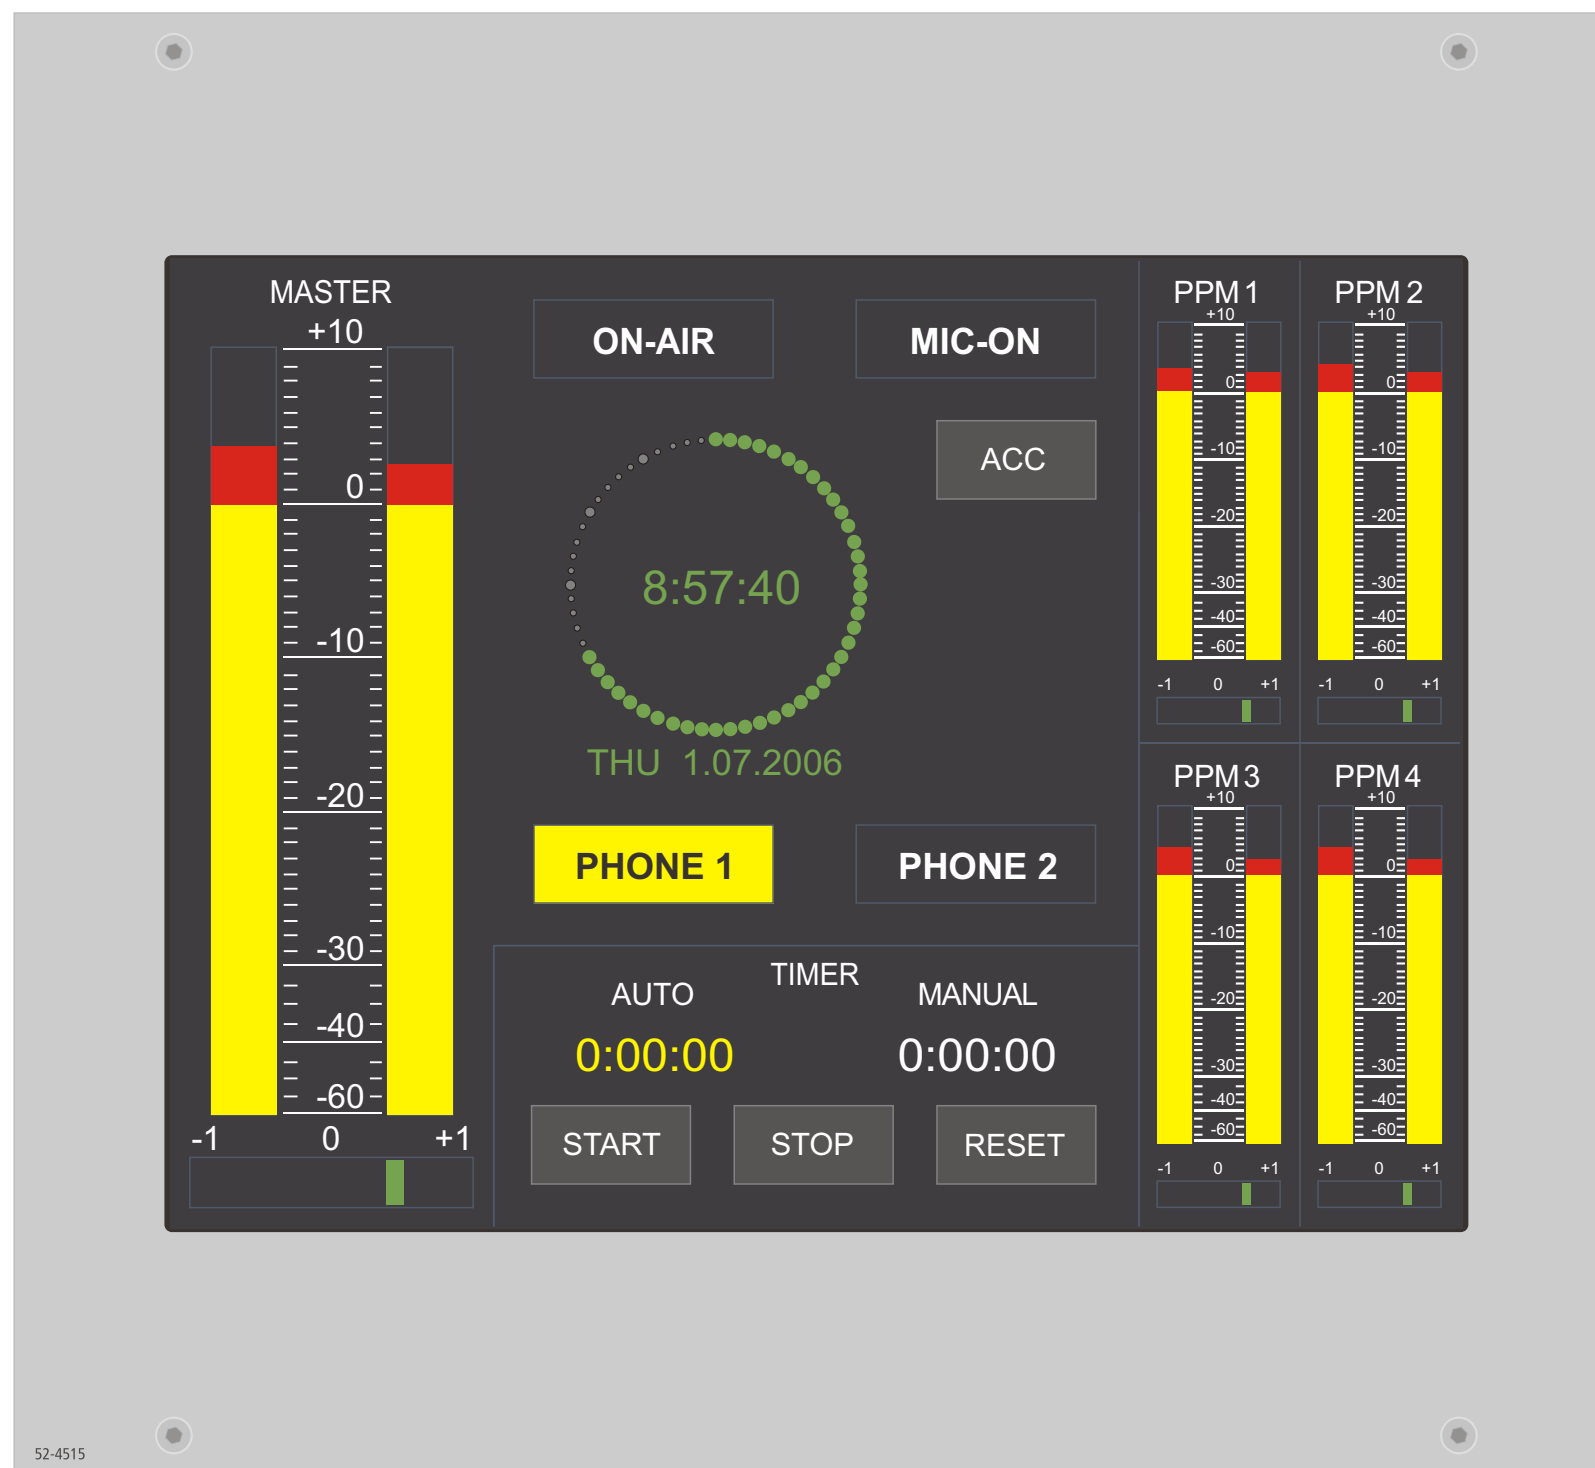

52-4515 TFT Display, touch sensitive

Control view

print layout scale 1:1 (full size)
paper size DIN A3

Specifications and design are subject to change without notice.
The content of this document is for information only. The information presented in this document does not form part of any quotation or contract, is believed to be accurate and reliable and may be changed without notice. No liability will be accepted by the publisher for any consequence of its use. Publication thereof does neither convey nor imply any license under patent- or other industrial or intellectual property rights.