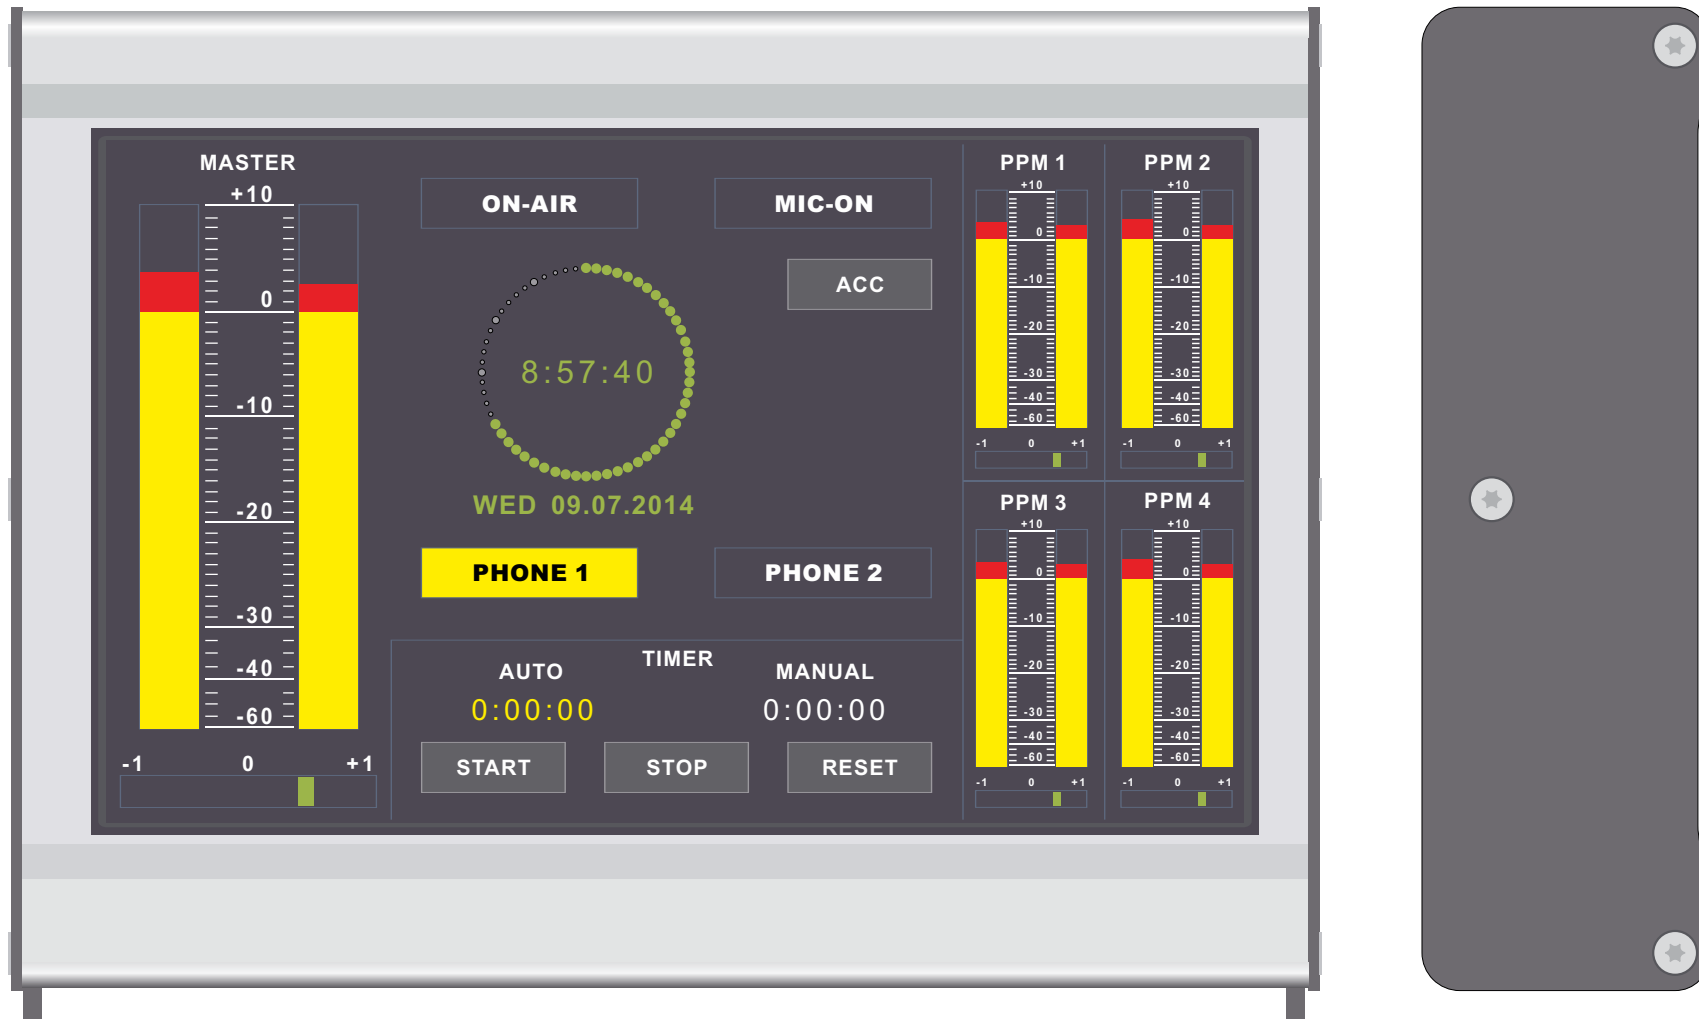

52-4018 TFT Display, multitouch sensitive

Control display view

print layout scale 1:1 (full size)
paper size DIN A4

Specifications and design are subject to change without notice.

The content of this document is for information only. The information presented in this document does not form part of any quotation or contract, is believed to be accurate and reliable and may be changed without notice. No liability will be accepted by the publisher for any consequence of its use. Publication thereof does neither convey nor imply any license under patent- or other industrial or intellectual property rights.

52-4018 TFT Display, multitouch sensitive

Channel display view

print layout scale 1:1 (full size)
paper size DIN A4

Specifications and design are subject to change without notice.

The content of this document is for information only. The information presented in this document does not form part of any quotation or contract, is believed to be accurate and reliable and may be changed without notice. No liability will be accepted by the publisher for any consequence of its use. Publication thereof does neither convey nor imply any license under patent- or other industrial or intellectual property rights.