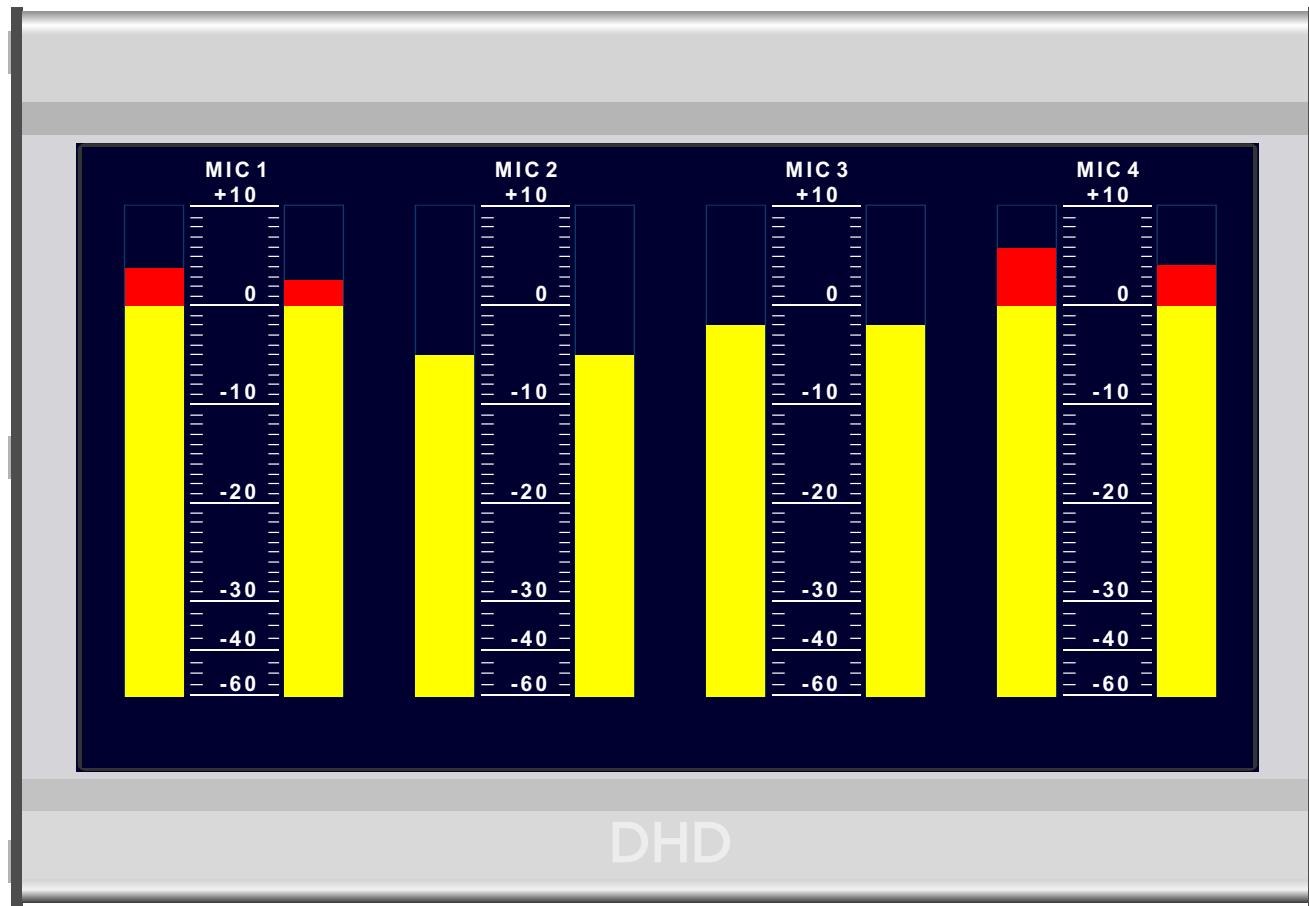

52-4017 TFT Display, touch sensitive

Channel view

print layout scale 1:1 (full size)
paper size DIN A4

Specifications and design are subject to change without notice.

The content of this document is for information only. The information presented in this document does not form part of any quotation or contract, is believed to be accurate and reliable and may be changed without notice. No liability will be accepted by the publisher for any consequence of its use. Publication thereof does neither convey nor imply any license under patent- or other industrial or intellectual property rights.