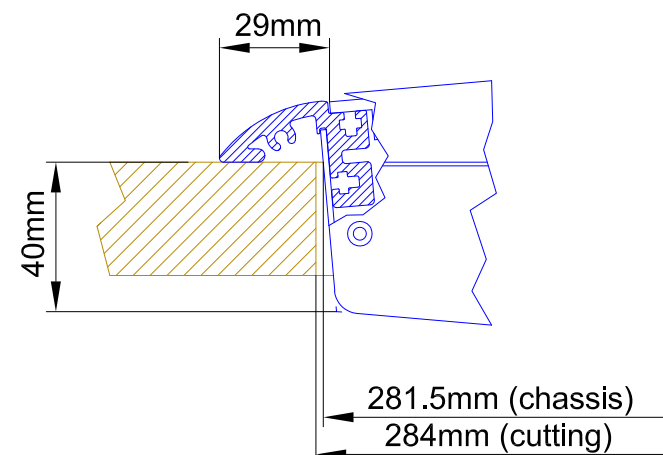

cut A - A

view B:

view X, scale 1:2

view Y, scale 1:2

view Z, scale 1:2

DHD GmbH Haferkornstraße 5 04129 Leipzig / Germany Phone: + 49 341 5897020 Fax: + 49 341 5897022		Scale 1:5 (DIN A3)	
Name: Miethling Date: 03.09.2009		Dimension 52/MX L-size Console Frame and TFT-Display 52-4017	
File: 52-38xx_52-4017_dimension.dwg	Example: 52-3808	8 positions, L-size 293x42.5mm	Page: 1 / 1