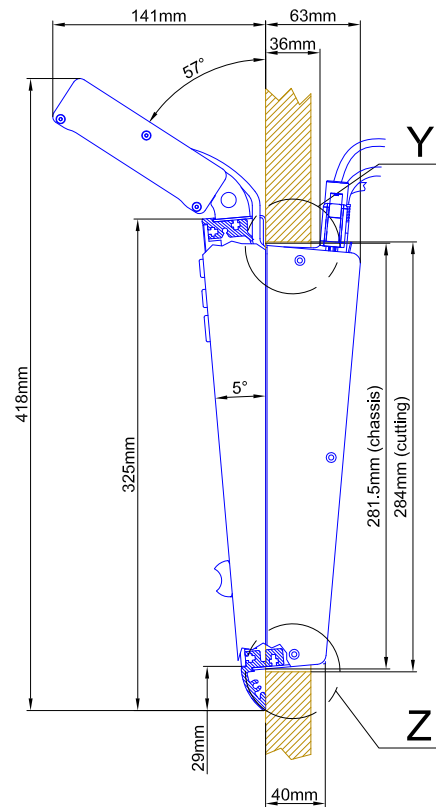

cut A - A

view B:

view X, scale 1:2

view Y, scale 1:2

view Z, scale 1:2

DHD GmbH Haferkornstraße 5 04129 Leipzig / Germany Phone: + 49 341 5897020 Fax: + 49 341 5897022		Scale 1:5 (DIN A3)	
Name: Miethling Date: 03.09.2009		Dimension 52/MX L-size Console Frame and TFT-Display 52-4017	
File: 52-38xx_52-4017_dimension.dwg	Example: 52-3808	8 positions, L-size 293x42.5mm	Page: 1 / 1