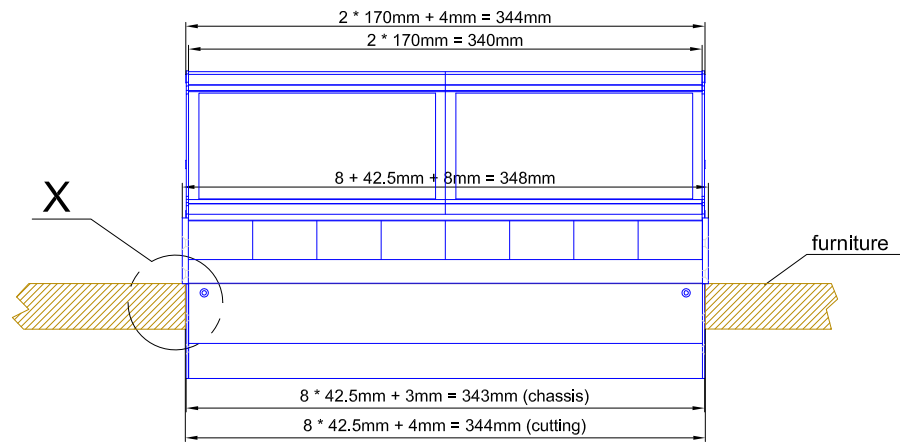

cut A - A

view B:

view X, scale 1:2

view Y, scale 1:2

view Z, scale 1:2

DHD GmbH Haferkornstraße 5 04129 Leipzig / Germany Phone: + 49 341 5897020 Fax: + 49 341 5897022		Scale 1:5 (DIN A3)	
Name: Miethling Date: 03.09.2009		Dimension 52/MX L-size Console Frame and TFT-Display 52-4017	
File: 52-38xx_52-4017_dimension.dwg	Example: 52-3808	8 positions, L-size 293x42.5mm	Page: 1 / 1