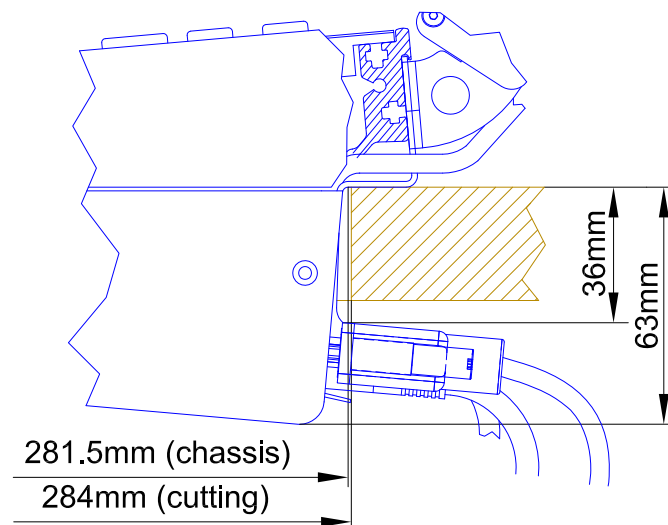

cut A - A

view B:

view X, scale 1:2

view Y, scale 1:2

view Z, scale 1:2

DHD GmbH Haferkornstraße 5 04129 Leipzig / Germany Phone: + 49 341 5897020 Fax: + 49 341 5897022		Scale 1:5 (DIN A3)	
Name: Miethling Date: 03.09.2009		Dimension 52/MX L-size Console Frame and TFT-Display 52-4017	
File: 52-38xx_52-4017_dimension.dwg	Example: 52-3808	8 positions, L-size 293x42.5mm	Page: 1 / 1