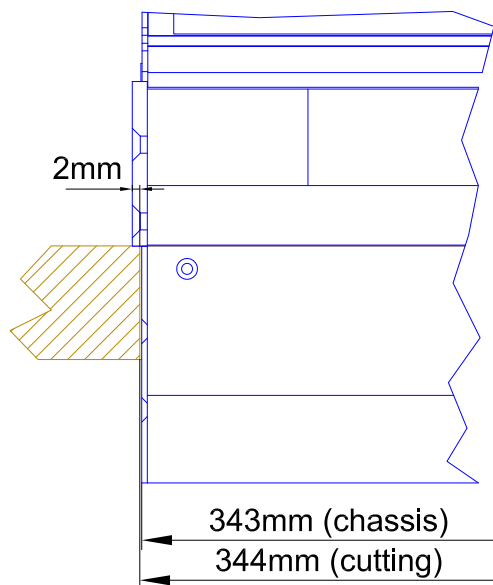

cut A - A

view B:

view X, scale 1:2

view Y, scale 1:2

view Z, scale 1:2

DHD GmbH Haferkornstraße 5 04129 Leipzig / Germany Phone: + 49 341 5897020 Fax: + 49 341 5897022		Scale 1:5 (DIN A3)	
Name: Miethling Date: 03.09.2009		Dimension 52/MX L-size Console Frame and TFT-Display 52-4017	
File: 52-38xx_52-4017_dimension.dwg	Example: 52-3808	8 positions, L-size 293x42.5mm	Page: 1 / 1