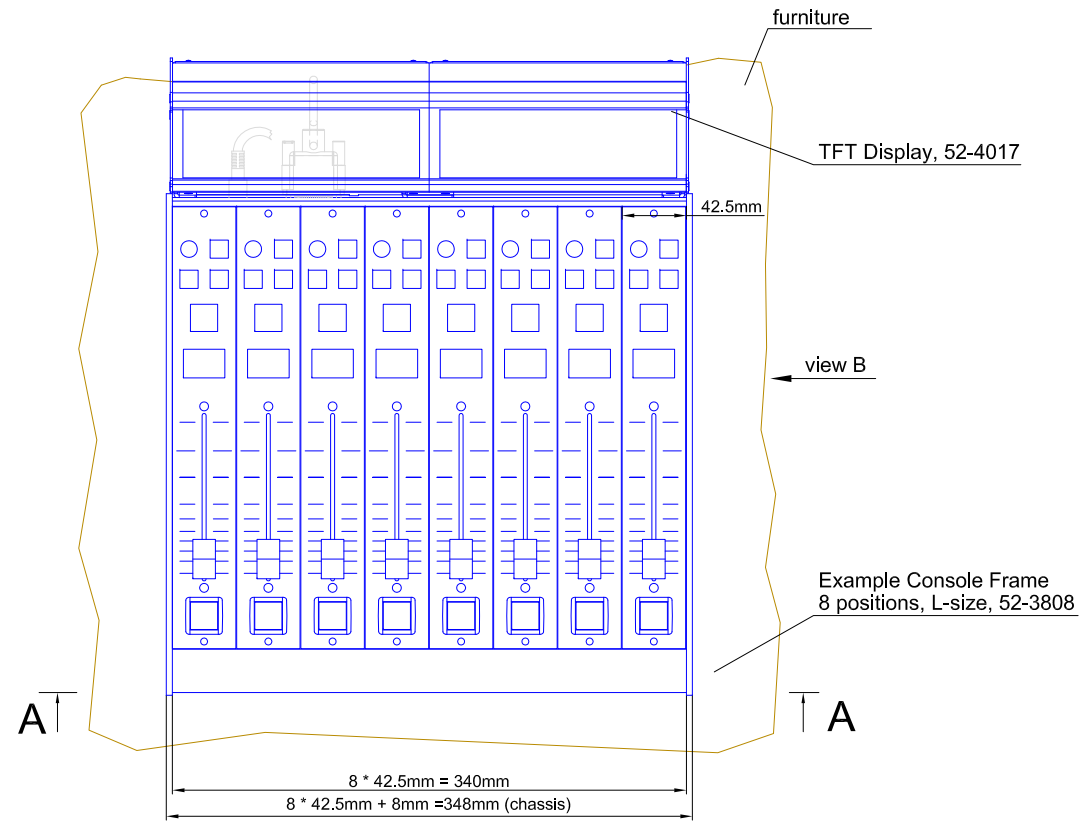

cut A - A

view B:

view X, scale 1:2

view Y, scale 1:2

view Z, scale 1:2

DHD GmbH Haferkornstraße 5 04129 Leipzig / Germany Phone: + 49 341 5897020 Fax: + 49 341 5897022		Scale 1:5 (DIN A3)	
Name: Miethling Date: 03.09.2009		Dimension 52/MX L-size Console Frame and TFT-Display 52-4017	
File: 52-38xx_52-4017_dimension.dwg	Example: 52-3808	8 positions, L-size 293x42.5mm	Page: 1 / 1