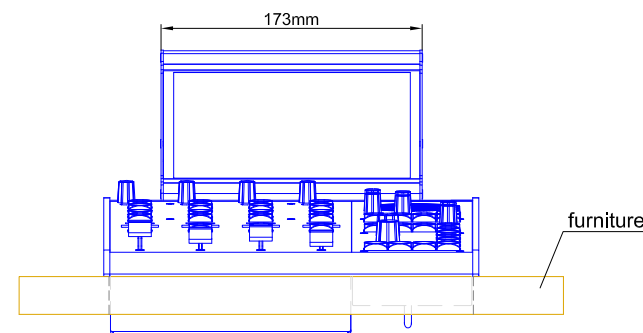

view C:

view A:

view B:

view X, scale 1:2

For further information:
 Dimensions of Console Frames see drawings "52/SX Console Frames" at website www.dhd-audio.com.

DHD GmbH Haferkornstraße 5 04129 Leipzig / Germany Phone: + 49 341 5897020 Fax: + 49 341 5897022		Scale 1:5 (DIN A3)	
		Dimensions 52/SX Console Frames and TFT-Display 52-4017	
Name: Miethling	Date: 10.06.2010	Example: 52-2806 Console Frame	Page:
File: 52-28xx_52-4017_sx_dimension.dwg			1 / 1