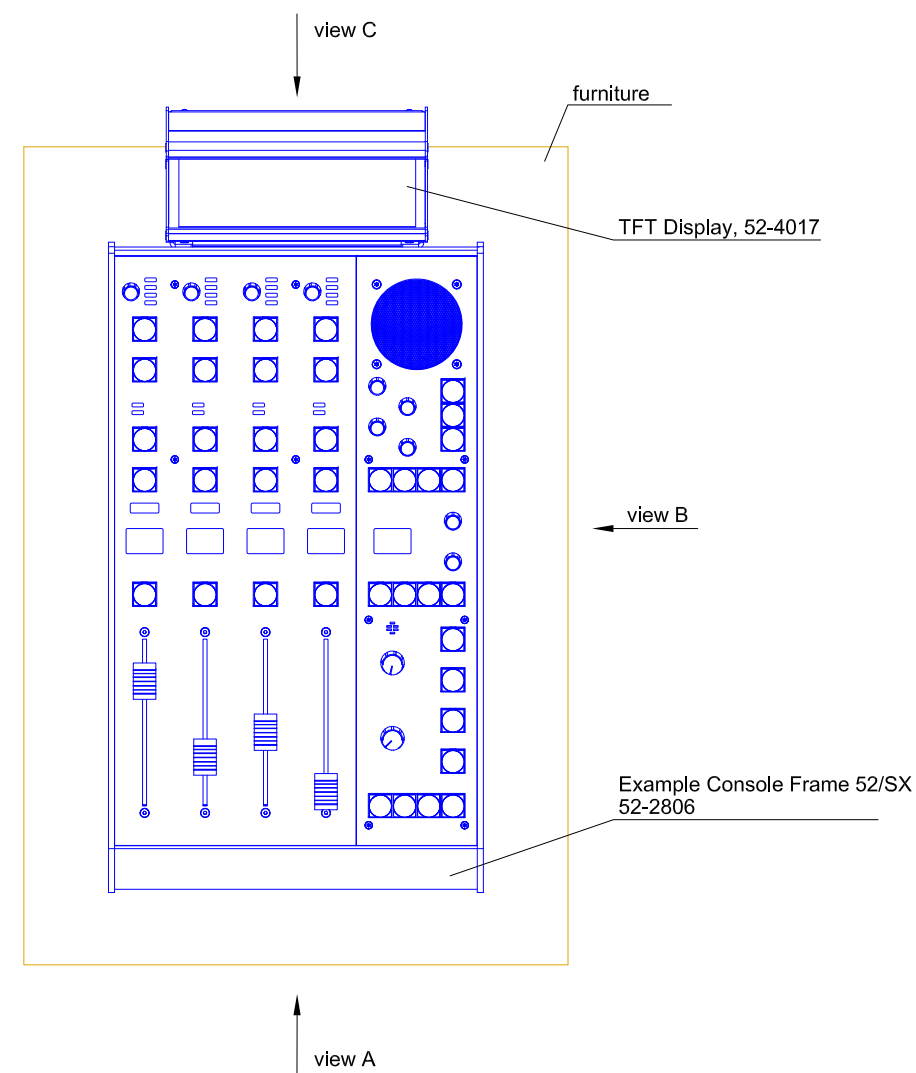

view C:

view A:

view B:

view X, scale 1:2

For further information:
 Dimensions of Console Frames see drawings "52/SX Console Frames" at website www.dhd-audio.com.

DHD GmbH Haferkornstraße 5 04129 Leipzig / Germany Phone: + 49 341 5897020 Fax: + 49 341 5897022		Scale 1:5 (DIN A3)	
		Dimensions 52/SX Console Frames and TFT-Display 52-4017	
Name: Miethling	Date: 10.06.2010	Example: 52-2806 Console Frame	Page:
File: 52-28xx_52-4017_sx_dimension.dwg			1 / 1