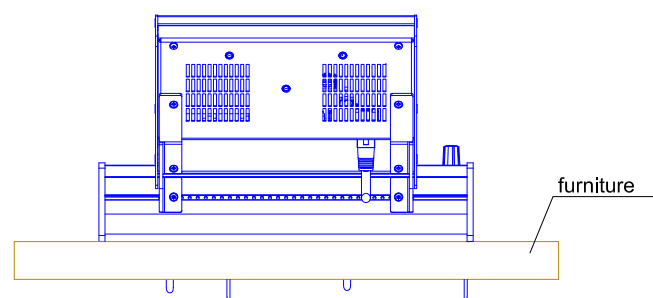

view C:

view A:

view B:

view X, scale 1:2

For further information:
 Dimensions of Console Frames see drawings "52/SX Console Frames" at website www.dhd-audio.com.

DHD GmbH Haferkornstraße 5 04129 Leipzig / Germany Phone: + 49 341 5897020 Fax: + 49 341 5897022		Scale 1:5 (DIN A3)	
		Dimensions 52/SX Console Frames and TFT-Display 52-4017	
Name: Miethling	Date: 10.06.2010	Example: 52-2806 Console Frame	Page:
File: 52-28xx_52-4017_sx_dimension.dwg			1 / 1