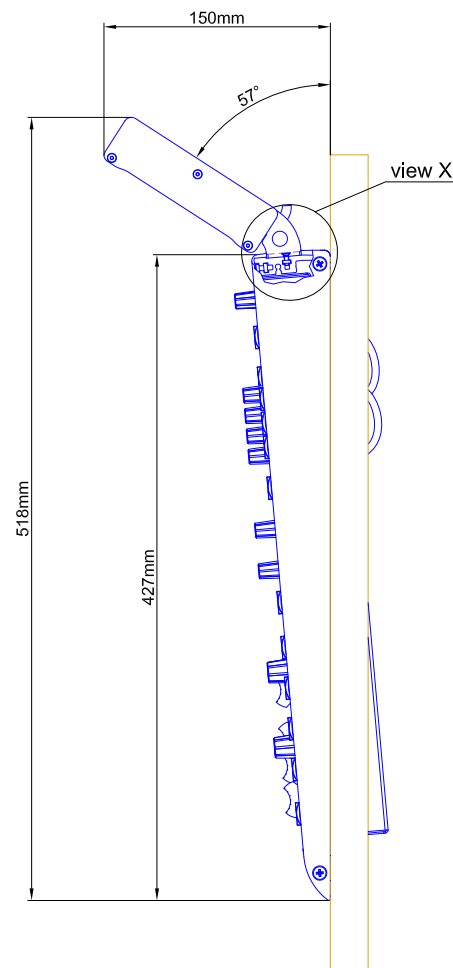

view C:

view A:

view B:

view X, scale 1:2

For further information:
 Dimensions of Console Frames see drawings "52/SX Console Frames" at website www.dhd-audio.com.

DHD GmbH Haferkornstraße 5 04129 Leipzig / Germany Phone: + 49 341 5897020 Fax: + 49 341 5897022		Scale 1:5 (DIN A3)	
		Dimensions 52/SX Console Frames and TFT-Display 52-4017	
Name: Miethling	Date: 10.06.2010	Example: 52-2806 Console Frame	Page:
File: 52-28xx_52-4017_sx_dimension.dwg			1 / 1