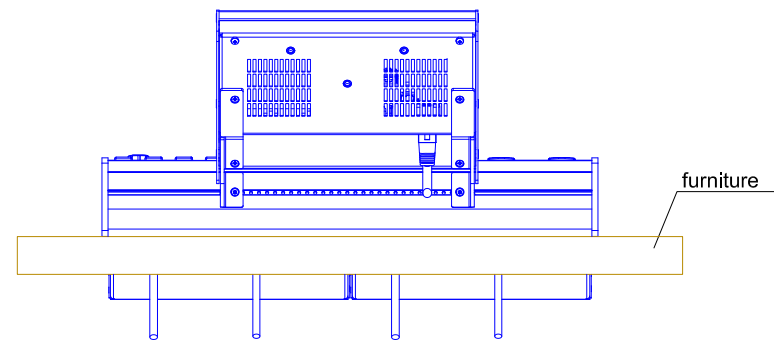

view C:

view A:

view B:

view C

view X, scale 1:2

For further information:

Dimensions of Console Frames see drawings "52/RX Console Frames" at website www.dhd-audio.com.

DHD GmbH Haferkornstraße 5 04129 Leipzig / Germany Phone: + 49 341 5897020 Fax: + 49 341 5897022		Scale 1:5 (DIN A3)	
Name: Miethling Date: 10.06.2010 File: 52-28xx_52-4017_rx_dimension.dwg		Dimensions 52/RX Console Frames and TFT-Display 52-4017	Page: 1 / 1
		Example: 52-2808 Console Frame	