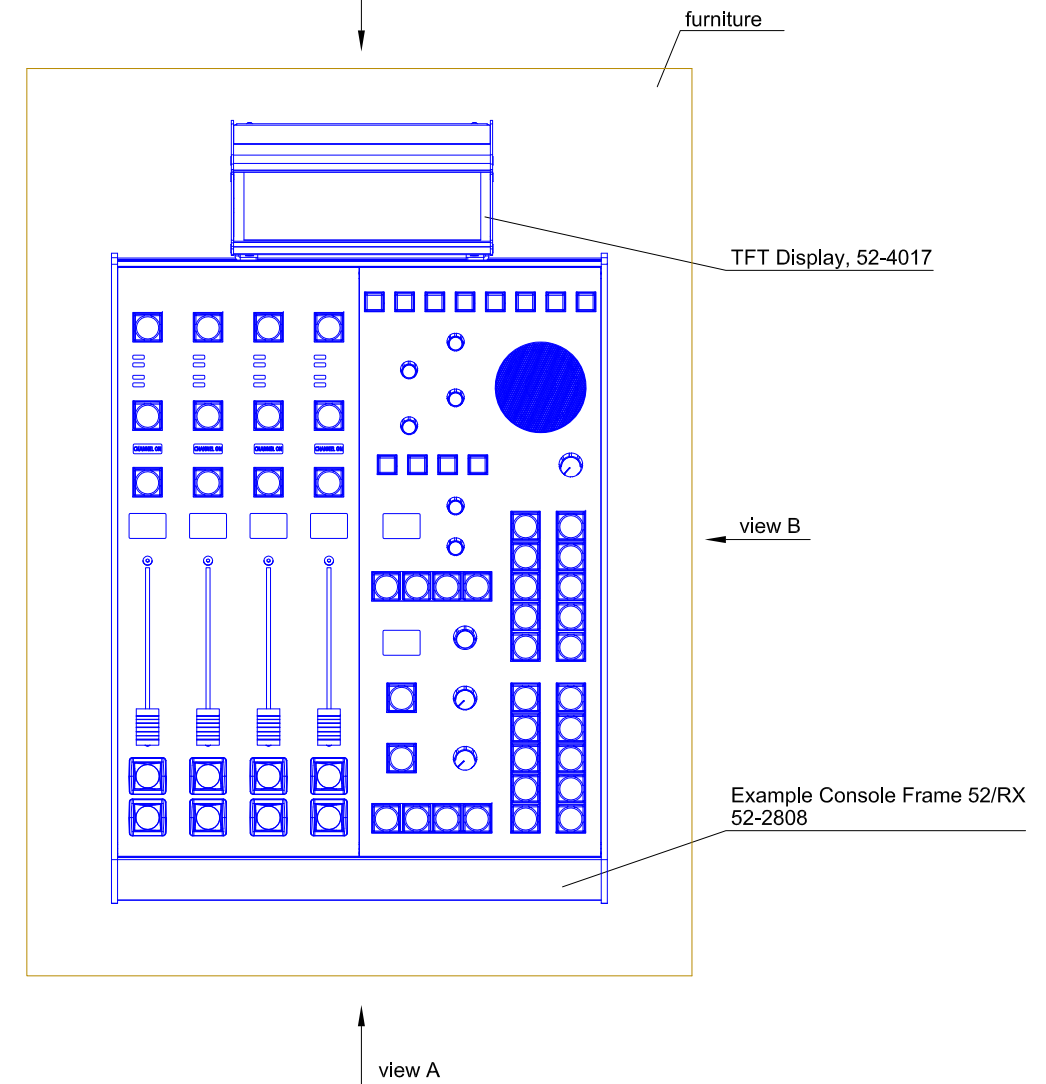

view C:

view A:

view B:

view C

view X, scale 1:2

For further information:

Dimensions of Console Frames see drawings "52/RX Console Frames" at website www.dhd-audio.com.

DHD GmbH Haferkornstraße 5 04129 Leipzig / Germany Phone: + 49 341 5897020 Fax: + 49 341 5897022		Scale 1:5 (DIN A3)	
Name: Miethling Date: 10.06.2010 File: 52-28xx_52-4017_rx_dimension.dwg		Dimensions 52/RX Console Frames and TFT-Display 52-4017	Page: 1 / 1
		Example: 52-2808 Console Frame	