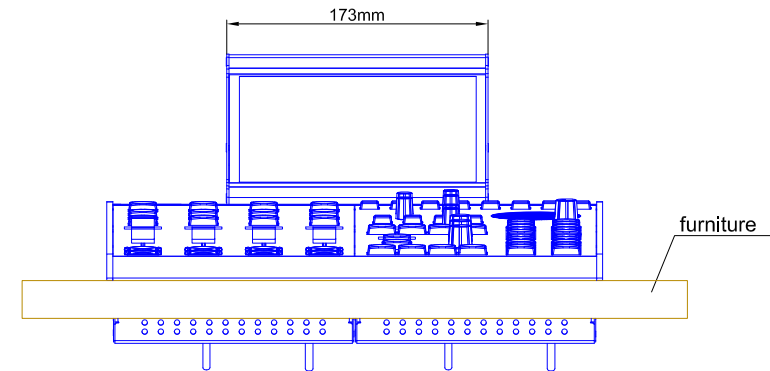

view C:

view A:

view B:

view C

view X, scale 1:2

For further information:

Dimensions of Console Frames see drawings "52/RX Console Frames" at website www.dhd-audio.com.

DHD GmbH Haferkornstraße 5 04129 Leipzig / Germany Phone: + 49 341 5897020 Fax: + 49 341 5897022		Scale 1:5 (DIN A3)	
Name: Miethling Date: 10.06.2010 File: 52-28xx_52-4017_rx_dimension.dwg		Dimensions 52/RX Console Frames and TFT-Display 52-4017	Page: 1 / 1
		Example: 52-2808 Console Frame	