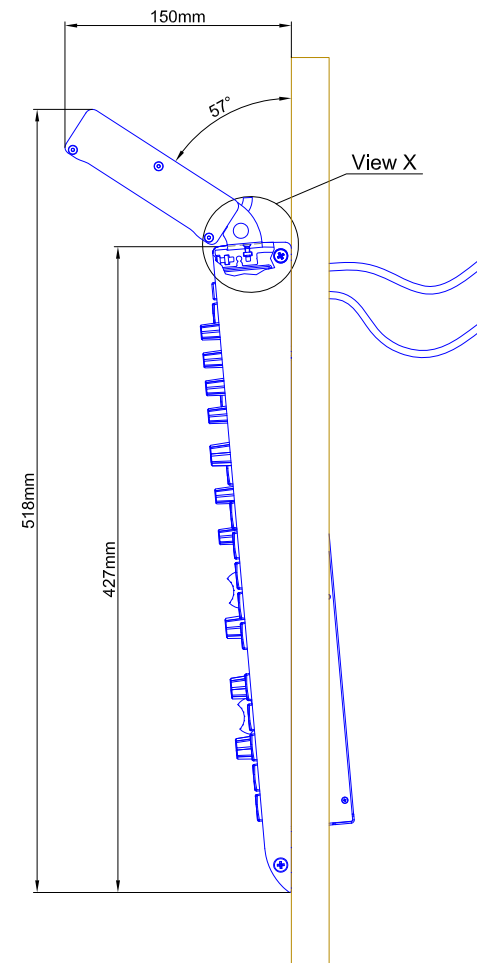

view C:

view A:

view B:

view C

view X, scale 1:2

For further information:

Dimensions of Console Frames see drawings "52/RX Console Frames" at website www.dhd-audio.com.

DHD GmbH Haferkornstraße 5 04129 Leipzig / Germany Phone: + 49 341 5897020 Fax: + 49 341 5897022		Scale 1:5 (DIN A3)	
Name: Miethling Date: 10.06.2010 File: 52-28xx_52-4017_rx_dimension.dwg		Dimensions 52/RX Console Frames and TFT-Display 52-4017	Page: 1 / 1
		Example: 52-2808 Console Frame	