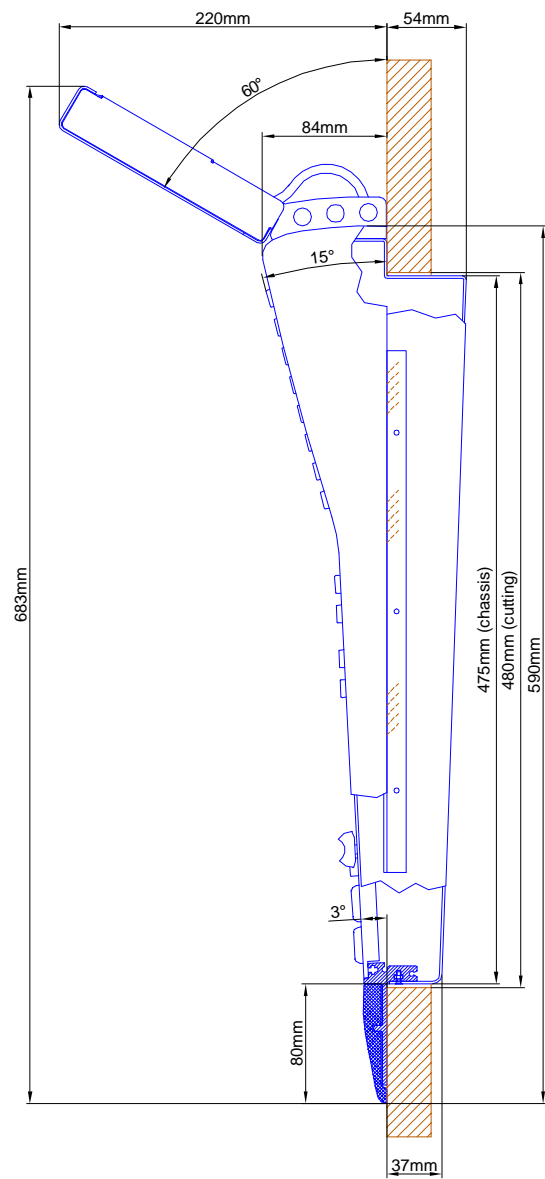

View X scale 1:2

Cut A - A

DHD GmbH Haferkornstraße 5 04129 Leipzig / Germany Phone: + 49 341 5897020 Fax: + 49 341 5897022		Scale 1:5 (DIN A3)	
Name: Miethling Date: 02.10.2009		Dimension 52/MX L/S-size Console Frame and TFT-Display 52-4015	Page:
File: 52_4908_52_4015_dimension.dwg		Example: 52-4908	1 / 1