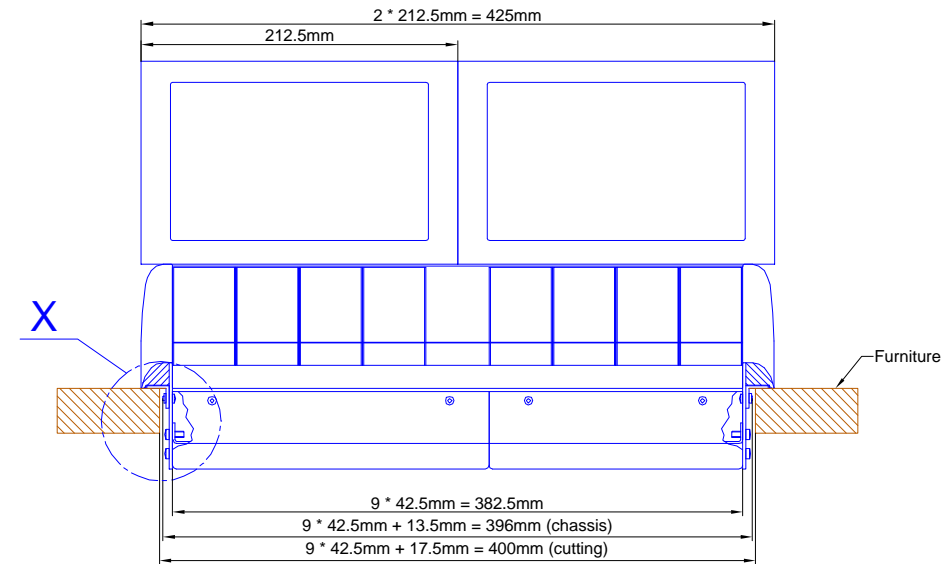

View X scale 1:2

Cut A - A

DHD GmbH Haferkornstraße 5 04129 Leipzig / Germany Phone: + 49 341 5897020 Fax: + 49 341 5897022		Scale 1:5 (DIN A3)	
Name: Miethling Date: 02.10.2009		Dimension 52/MX L/S-size Console Frame and TFT-Display 52-4015	Page:
File: 52_4908_52_4015_dimension.dwg		Example: 52-4908	1 / 1