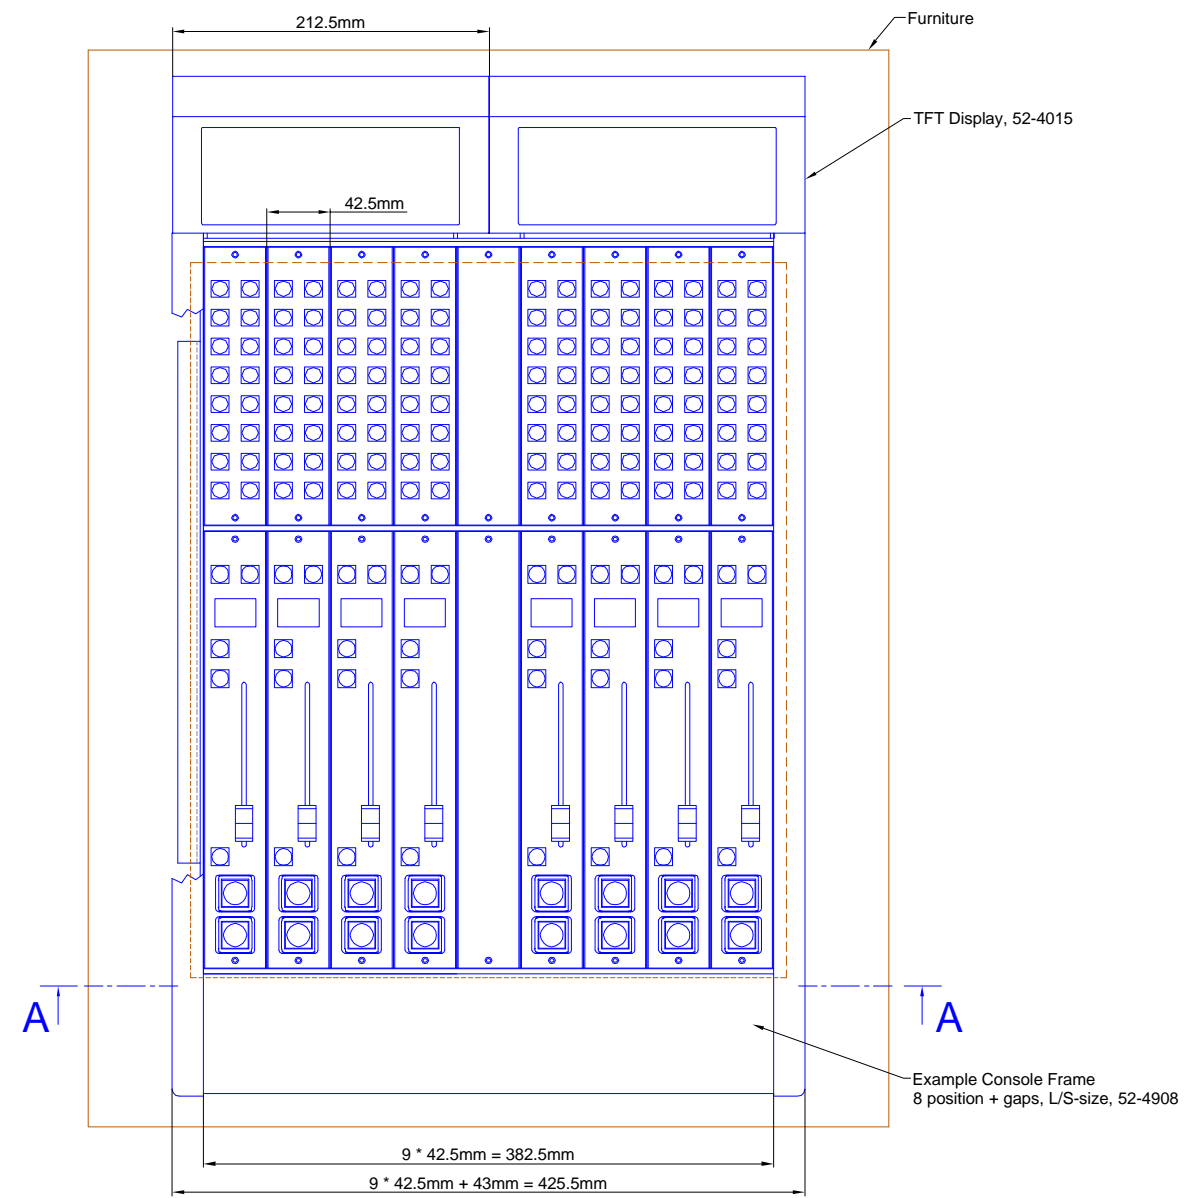

View X scale 1:2

Cut A - A

DHD GmbH Haferkornstraße 5 04129 Leipzig / Germany Phone: + 49 341 5897020 Fax: + 49 341 5897022		Scale 1:5 (DIN A3)	
Name: Miethling Date: 02.10.2009		Dimension 52/MX L/S-size Console Frame and TFT-Display 52-4015	Page:
File: 52_4908_52_4015_dimension.dwg		Example: 52-4908	1 / 1