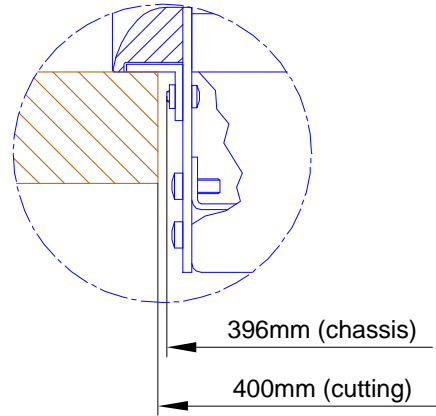

View X scale 1:2

Cut A - A

DHD GmbH Haferkornstraße 5 04129 Leipzig / Germany Phone: + 49 341 5897020 Fax: + 49 341 5897022		Scale 1:5 (DIN A3)	
Name: Miethling Date: 02.10.2009		Dimension 52/MX L/S-size Console Frame and TFT-Display 52-4015	Page:
File: 52_4908_52_4015_dimension.dwg		Example: 52-4908	1 / 1