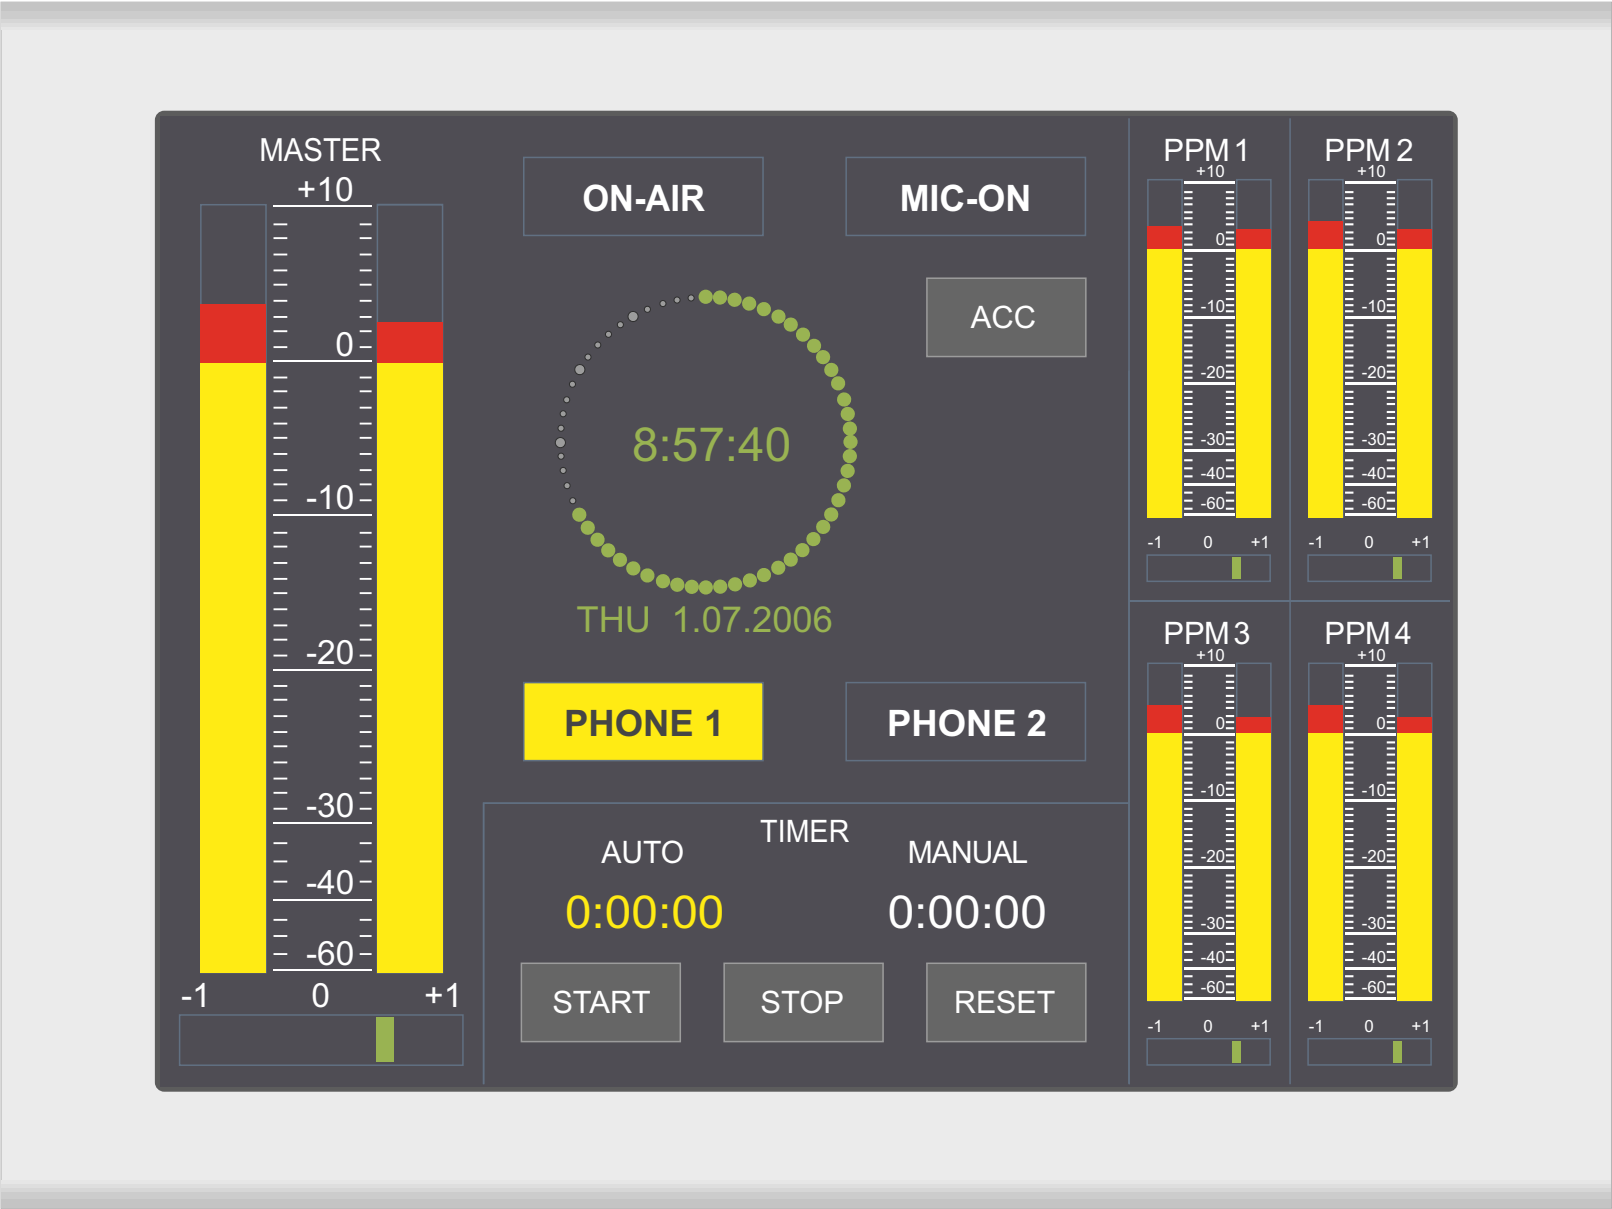

# 52-4015 TFT Display, touch sensitive Control view

print layout scale 1:1 (full size)  
paper size DIN A4

Specifications and design are subject to change without notice.  
The content of this document is for information only. The information presented in this document does not form part of any quotation or contract, is believed to be accurate and reliable and may be changed without notice. No liability will be accepted by the publisher for any consequence of its use.  
Publication thereof does neither convey nor imply any license under patent- or other industrial or intellectual property rights.