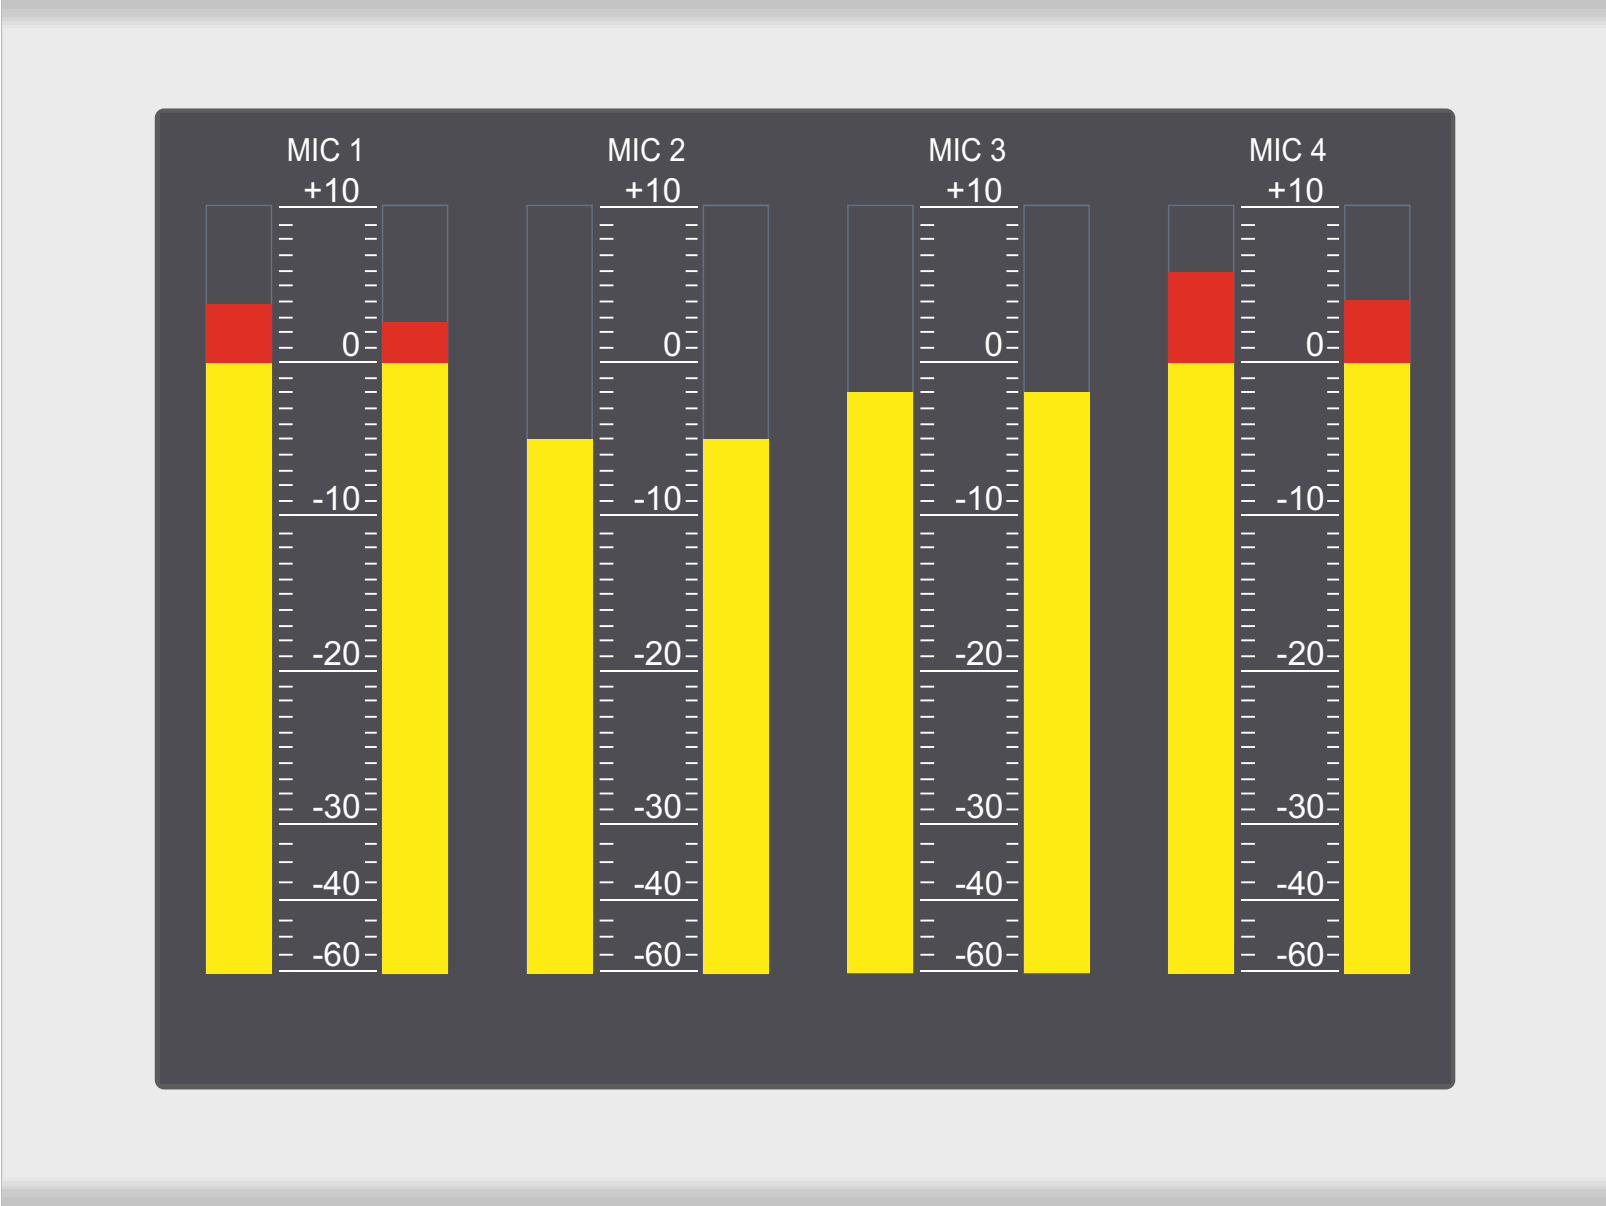

# 52-4015 TFT Display, touch sensitive Channel view

print layout scale 1:1 (full size)  
paper size DIN A4

Specifications and design are subject to change without notice.  
The content of this document is for information only. The information presented in this document does not form part of any quotation or contract, is believed to be accurate and reliable and may be changed without notice. No liability will be accepted by the publisher for any consequence of its use.  
Publication thereof does neither convey nor imply any license under patent- or other industrial or intellectual property rights.