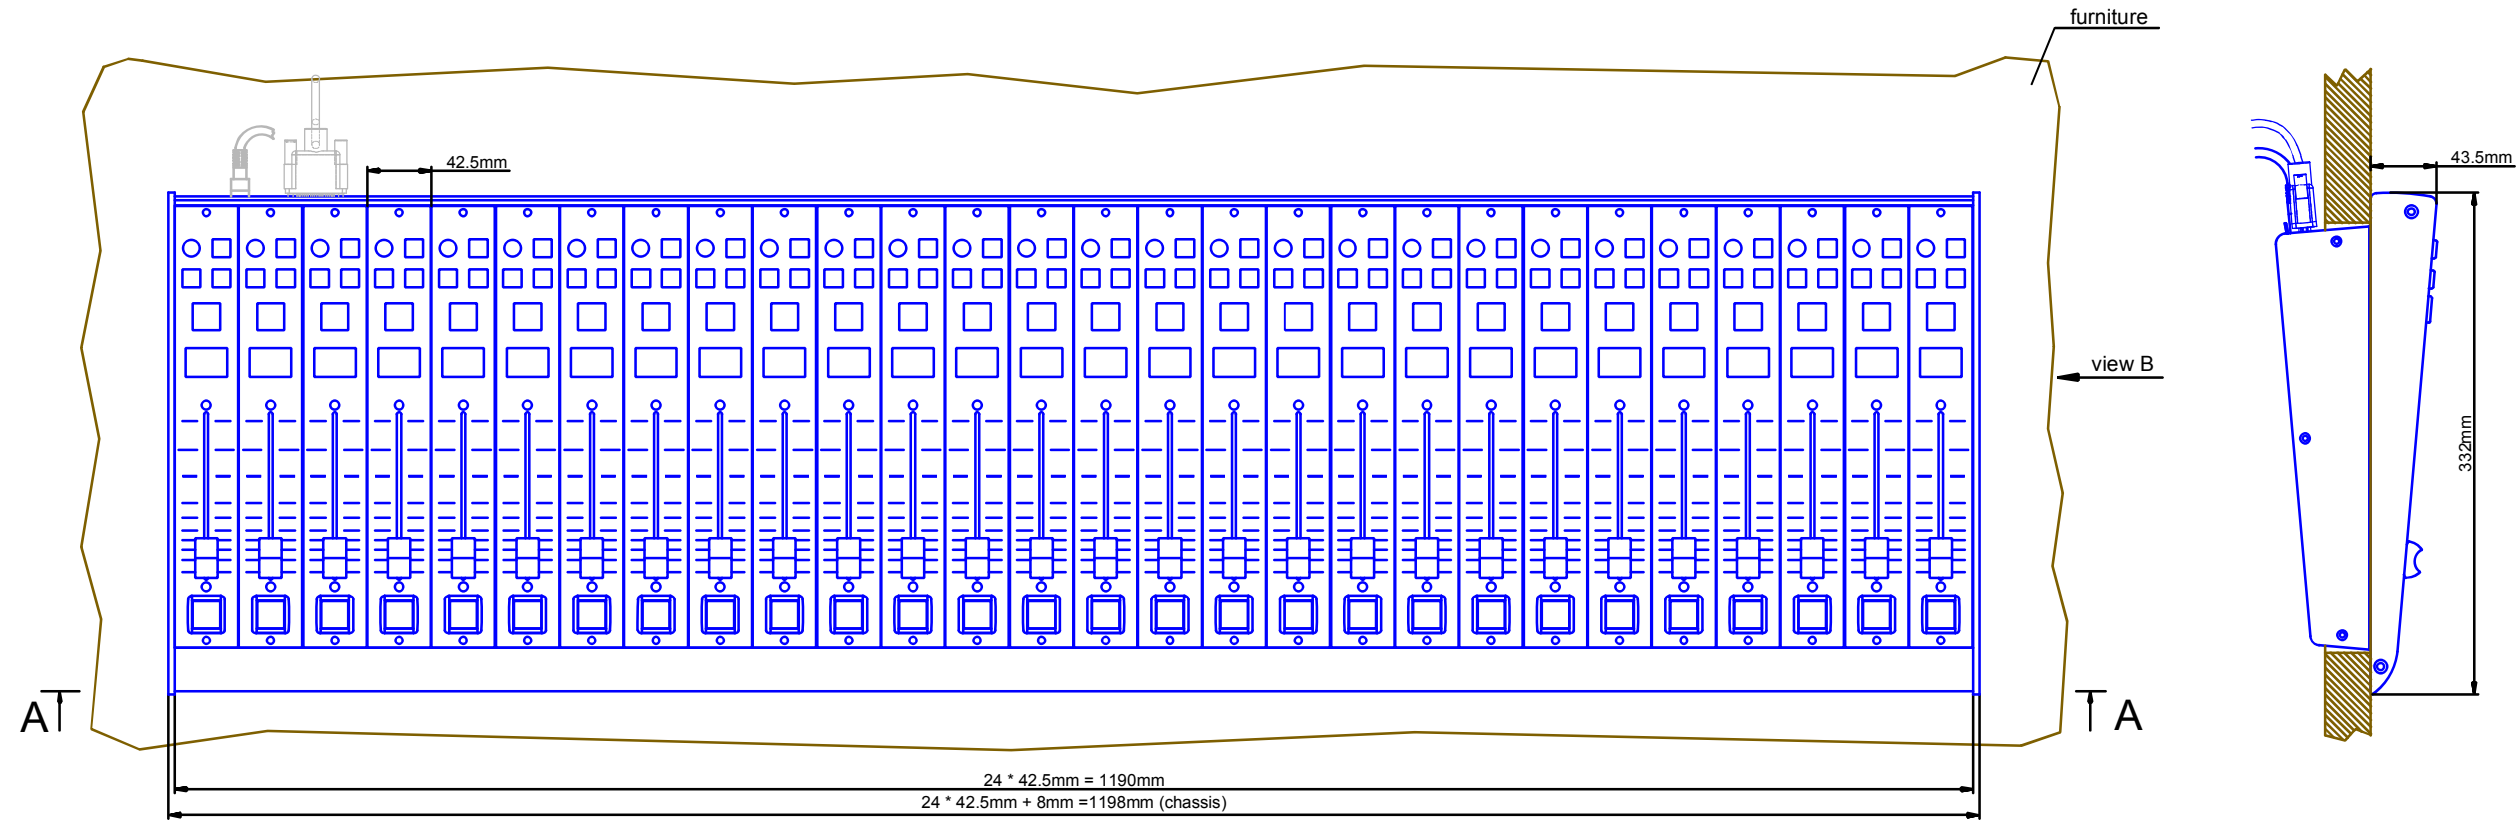

Cutout for Console Frame of Mixing Console 52/MX.
For dimensions of Console Frame, see next page!

| | | | |
|---|---|-------|-----|
| DHD.audio DHD audio GmbH Tel.: +49 (0)341 5897020 Haferkornstraße 5 Fax: +49 (0)341 5897022 04129 Leipzig E-Mail: dhd@dhd-audio.de Germany | Scale: 1:5 (DIN A4) | | |
| | Dimensions cutout for Console Frame of Mixing Consoles 52/MX | | |
| Name: Miethling | 52-3828 | | |
| Date: 02.02.2017 | | | |
| File: 52-3828_dimension.dwg | | Page: | 1/2 |

cut A - A

view B:

view X scale 1:2

view Y scale 1:2

view Z scale 1:2

Specifications and design are subject to change without notice. The content of this document is for information only. The information presented in this document does not form part of any quotation or contract, is believed to be accurate and reliable and may be changed without notice. No liability will be accepted by the publisher for any consequence of its use. Publication thereof does neither convey nor imply any license under patent- or other industrial or intellectual property rights.

Dimension 52/MX L-size Console Frame
 28 positions, L-size 293x42.5mm

52-3828