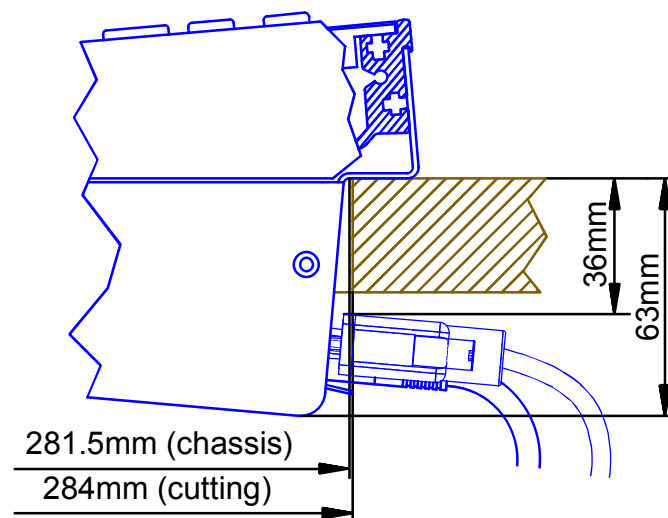

Cutout for Console Frame of Mixing Console 52/MX.
For dimensions of Console Frame, see next page!

| | | | |
|---|---|-------|-----|
| DHD.audio DHD audio GmbH Tel.: +49 (0)341 5897020 Haferkornstraße 5 Fax: +49 (0)341 5897022 04129 Leipzig E-Mail: dhd@dhd-audio.de Germany | Scale: 1:5 (DIN A4) | | |
| | Dimensions cutout for Console Frame of Mixing Consoles 52/MX | | |
| Name: Miethling | 52-3828 | | |
| Date: 02.02.2017 | | | |
| File: 52-3828_dimension.dwg | | Page: | 1/2 |

cut A - A

view B:

view X scale 1:2

view Y scale 1:2

view Z scale 1:2

Specifications and design are subject to change without notice. The content of this document is for information only. The information presented in this document does not form part of any quotation or contract, is believed to be accurate and reliable and may be changed without notice. No liability will be accepted by the publisher for any consequence of its use. Publication thereof does neither convey nor imply any license under patent- or other industrial or intellectual property rights.

Dimension 52/MX L-size Console Frame
 28 positions, L-size 293x42.5mm

52-3828