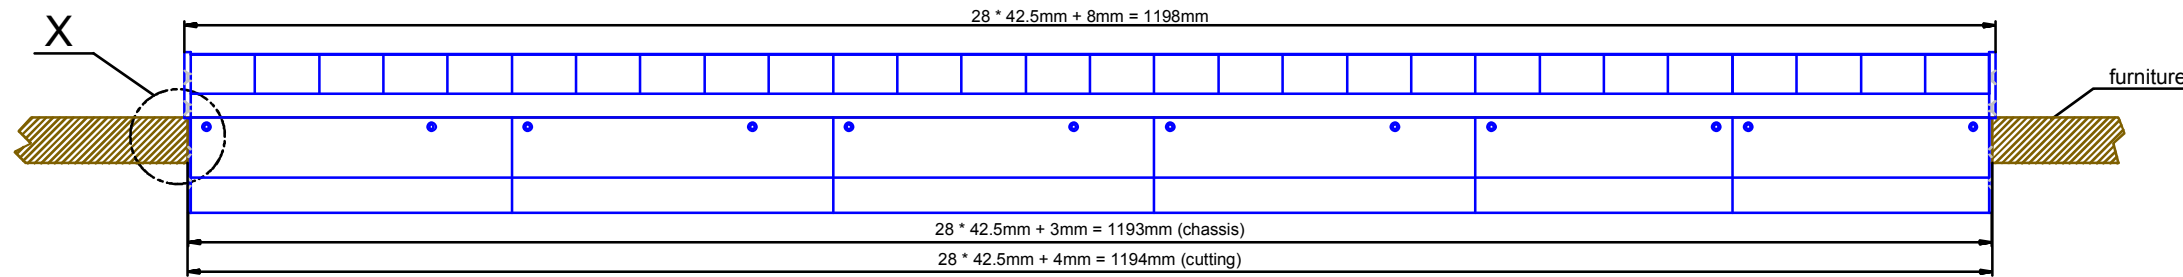

Cutout for Console Frame of Mixing Console 52/MX.
For dimensions of Console Frame, see next page!

| | | | |
|---|---|-------|-----|
| DHD.audio DHD audio GmbH Tel.: +49 (0)341 5897020 Haferkornstraße 5 Fax: +49 (0)341 5897022 04129 Leipzig E-Mail: dhd@dhd-audio.de Germany | Scale: 1:5 (DIN A4) | | |
| | Dimensions cutout for Console Frame of Mixing Consoles 52/MX | | |
| Name: Miethling | 52-3828 | | |
| Date: 02.02.2017 | | | |
| File: 52-3828_dimension.dwg | | Page: | 1/2 |

cut A - A

view B:

view X scale 1:2

view Y scale 1:2

view Z scale 1:2

Specifications and design are subject to change without notice. The content of this document is for information only. The information presented in this document does not form part of any quotation or contract, is believed to be accurate and reliable and may be changed without notice. No liability will be accepted by the publisher for any consequence of its use. Publication thereof does neither convey nor imply any license under patent- or other industrial or intellectual property rights.

Dimension 52/MX L-size Console Frame
 28 positions, L-size 293x42.5mm

52-3828