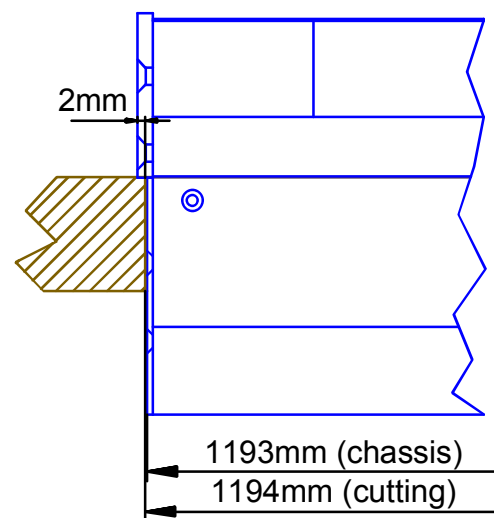

Cutout for Console Frame of Mixing Console 52/MX.
For dimensions of Console Frame, see next page!

| | | | |
|---|---|-------|-----|
| DHD.audio DHD audio GmbH Tel.: +49 (0)341 5897020 Haferkornstraße 5 Fax: +49 (0)341 5897022 04129 Leipzig E-Mail: dhd@dhd-audio.de Germany | Scale: 1:5 (DIN A4) | | |
| | Dimensions cutout for Console Frame of Mixing Consoles 52/MX | | |
| Name: Miethling | 52-3828 | | |
| Date: 02.02.2017 | | | |
| File: 52-3828_dimension.dwg | | Page: | 1/2 |

cut A - A

view B:

view X scale 1:2

view Y scale 1:2

view Z scale 1:2

Specifications and design are subject to change without notice. The content of this document is for information only. The information presented in this document does not form part of any quotation or contract, is believed to be accurate and reliable and may be changed without notice. No liability will be accepted by the publisher for any consequence of its use. Publication thereof does neither convey nor imply any license under patent- or other industrial or intellectual property rights.

Dimension 52/MX L-size Console Frame
 28 positions, L-size 293x42.5mm

52-3828