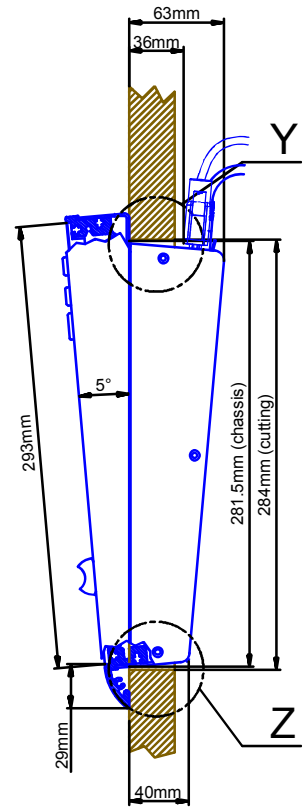

Cutout for Console Frame of Mixing Console 52/MX.
For dimensions of Console Frame, see next page!

| | | | |
|---|---|-------|-----|
| DHD.audio DHD audio GmbH Tel.: +49 (0)341 5897020 Haferkornstraße 5 Fax: +49 (0)341 5897022 04129 Leipzig E-Mail: dhd@dhd-audio.de Germany | Scale: 1:5 (DIN A4) | | |
| | Dimensions cutout for Console Frame of Mixing Consoles 52/MX | | |
| Name: Miethling | 52-3828 | | |
| Date: 02.02.2017 | | | |
| File: 52-3828_dimension.dwg | | Page: | 1/2 |

cut A - A

view B:

view X scale 1:2

view Y scale 1:2

view Z scale 1:2

Specifications and design are subject to change without notice. The content of this document is for information only. The information presented in this document does not form part of any quotation or contract, is believed to be accurate and reliable and may be changed without notice. No liability will be accepted by the publisher for any consequence of its use. Publication thereof does neither convey nor imply any license under patent- or other industrial or intellectual property rights.

Dimension 52/MX L-size Console Frame
 28 positions, L-size 293x42.5mm

52-3828