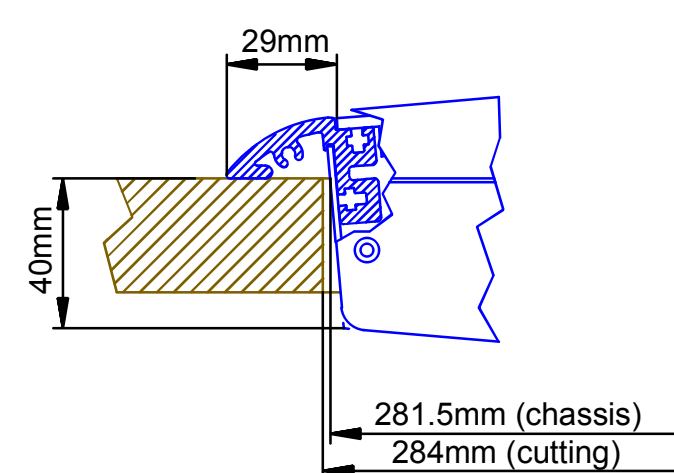

cut A - A

view B:

view X scale 1:2

view Y scale 1:2

view Z scale 1:2

Specifications and design are subject to change without notice. The content of this document is for information only. The information presented in this document does not form part of any quotation or contract, is believed to be accurate and reliable and may be changed without notice. No liability will be accepted by the publisher for any consequence of its use. Publication thereof does neither convey nor imply any license under patent- or other industrial or intellectual property rights.

Dimension 52/MX L-size Console Frame
 28 positions, L-size 293x42.5mm

52-3828