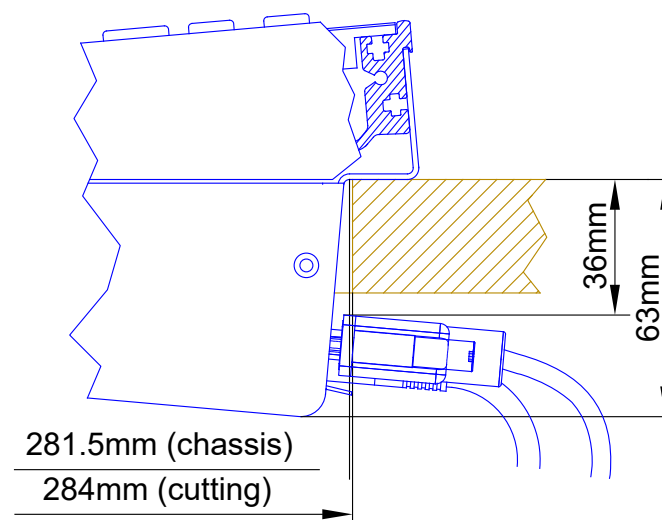

Cutout for Console Frame of Mixing Console 52/MX.
For dimensions of Console Frame, see next page!

 DHD audio GmbH Haferkornstrasse 5 04129 Leipzig Germany Phone: +49 341 5897020 Fax: +49 341 5897022 E-mail: dhd@dhd-audio.com Internet: www.dhd-audio.com	Scale: 1:5 (DIN A4)		
	Dimensions cutout for Console Frame of Mixing Consoles 52/MX		
Name: Miethling	52-3814		Page:
Date: 09.10.2018			1/2
File: 52-3814_dimension.dwg			

cut A - A

view B:

view X scale 1:2

view Y scale 1:2

view Z scale 1:2

Specifications and design are subject to change without notice. The content of this document is for information only. The information presented in this document does not form part of any quotation or contract, is believed to be accurate and reliable and may be changed without notice. No liability will be accepted by the publisher for any consequence of its use. Publication thereof does neither convey nor imply any license under patent- or other industrial or intellectual property rights.

DHD.audio

DHD audio GmbH
Haferkornstrasse 5
04129 Leipzig
Germany

Phone: +49 341 5897020
Fax: +49 341 5897022
E-mail: dhd@dhd-audio.com
Internet: www.dhd-audio.com

Scale: 1:5 (DIN A3)

Dimension 52/MX L-size Console Frame
14 positions, L-size 293x42.5mm

Name: Miethling

Date: 09.10.2018

File: 52-3814_dimension.dwg

52-3814

Page:

2/2