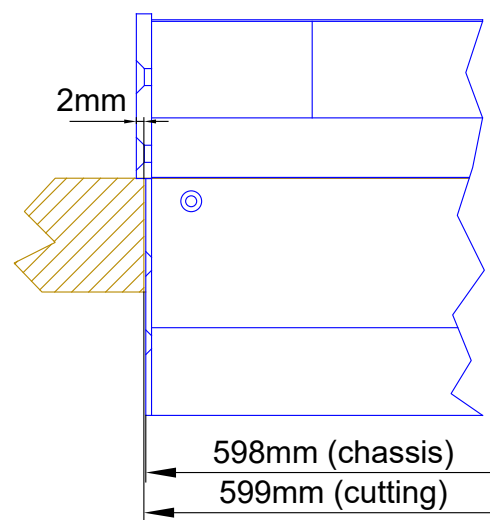

Cutout for Console Frame of Mixing Console 52/MX.
For dimensions of Console Frame, see next page!

 DHD audio GmbH Haferkornstrasse 5 04129 Leipzig Germany Phone: +49 341 5897020 Fax: +49 341 5897022 E-mail: dhd@dhd-audio.com Internet: www.dhd-audio.com	Scale: 1:5 (DIN A4)		
	Dimensions cutout for Console Frame of Mixing Consoles 52/MX		
Name: Miethling	52-3814		Page:
Date: 09.10.2018			1/2
File: 52-3814_dimension.dwg			

cut A - A

view B:

view X scale 1:2

view Y scale 1:2

view Z scale 1:2

Specifications and design are subject to change without notice. The content of this document is for information only. The information presented in this document does not form part of any quotation or contract, is believed to be accurate and reliable and may be changed without notice. No liability will be accepted by the publisher for any consequence of its use. Publication thereof does neither convey nor imply any license under patent- or other industrial or intellectual property rights.

DHD.audio

DHD audio GmbH
Haferkornstrasse 5
04129 Leipzig
Germany

Phone: +49 341 5897020
Fax: +49 341 5897022
E-mail: dhd@dhd-audio.com
Internet: www.dhd-audio.com

Scale: 1:5 (DIN A3)

Dimension 52/MX L-size Console Frame
14 positions, L-size 293x42.5mm

Name: Miethling

Date: 09.10.2018

File: 52-3814_dimension.dwg

52-3814

Page:

2/2