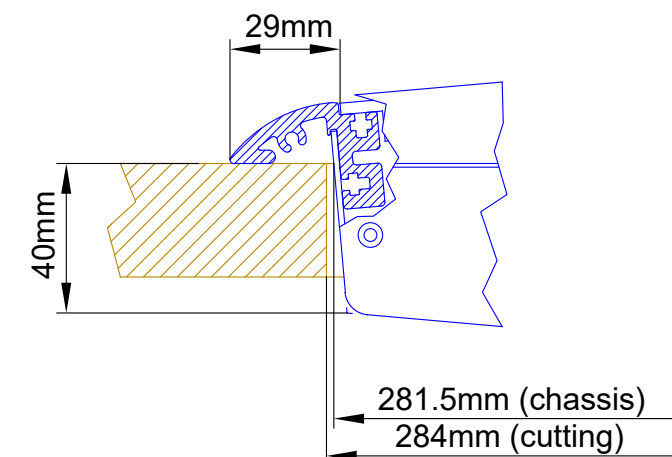

Cutout for Console Frame of Mixing Console 52/MX.
For dimensions of Console Frame, see next page!

 DHD audio GmbH Haferkornstrasse 5 04129 Leipzig Germany Phone: +49 341 5897020 Fax: +49 341 5897022 E-mail: dhd@dhd-audio.com Internet: www.dhd-audio.com	Scale: 1:5 (DIN A4)		
	Dimensions cutout for Console Frame of Mixing Consoles 52/MX		
Name: Miethling	52-3814		Page:
Date: 09.10.2018			1/2
File: 52-3814_dimension.dwg			

cut A - A

view B:

view X scale 1:2

view Y scale 1:2

view Z scale 1:2

Specifications and design are subject to change without notice. The content of this document is for information only. The information presented in this document does not form part of any quotation or contract, is believed to be accurate and reliable and may be changed without notice. No liability will be accepted by the publisher for any consequence of its use. Publication thereof does neither convey nor imply any license under patent- or other industrial or intellectual property rights.

DHD.audio

DHD audio GmbH
Haferkornstrasse 5
04129 Leipzig
Germany

Phone: +49 341 5897020
Fax: +49 341 5897022
E-mail: dhd@dhd-audio.com
Internet: www.dhd-audio.com

Scale: 1:5 (DIN A3)

Dimension 52/MX L-size Console Frame
14 positions, L-size 293x42.5mm

Name: Miethling

Date: 09.10.2018

File: 52-3814_dimension.dwg

52-3814

Page:

2/2