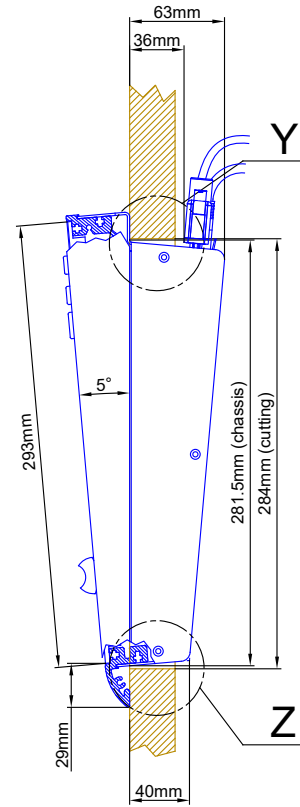

Cutout for Console Frame of Mixing Console 52/MX.
For dimensions of Console Frame, see next page!

 DHD audio GmbH Haferkornstrasse 5 04129 Leipzig Germany Phone: +49 341 5897020 Fax: +49 341 5897022 E-mail: dhd@dhd-audio.com Internet: www.dhd-audio.com	Scale: 1:5 (DIN A4)		
	Dimensions cutout for Console Frame of Mixing Consoles 52/MX		
Name: Miethling	52-3814		Page:
Date: 09.10.2018			1/2
File: 52-3814_dimension.dwg			

cut A - A

view B:

view X scale 1:2

view Y scale 1:2

view Z scale 1:2

Specifications and design are subject to change without notice. The content of this document is for information only. The information presented in this document does not form part of any quotation or contract, is believed to be accurate and reliable and may be changed without notice. No liability will be accepted by the publisher for any consequence of its use. Publication thereof does neither convey nor imply any license under patent- or other industrial or intellectual property rights.

DHD.audio

DHD audio GmbH
Haferkornstrasse 5
04129 Leipzig
Germany

Phone: +49 341 5897020
Fax: +49 341 5897022
E-mail: dhd@dhd-audio.com
Internet: www.dhd-audio.com

Scale: 1:5 (DIN A3)

Dimension 52/MX L-size Console Frame
14 positions, L-size 293x42.5mm

Name: Miethling

Date: 09.10.2018

File: 52-3814_dimension.dwg

52-3814

Page:

2/2