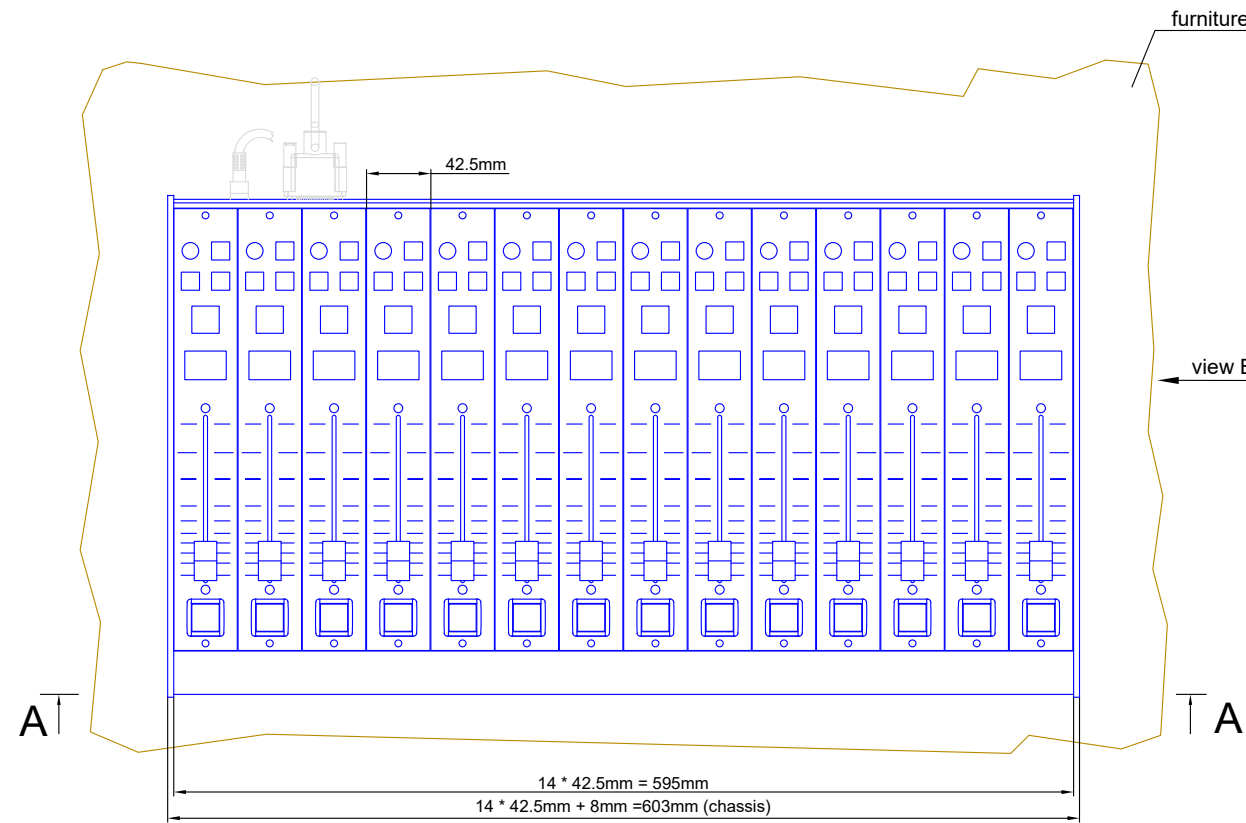

Cutout for Console Frame of Mixing Console 52/MX.
For dimensions of Console Frame, see next page!

 DHD audio GmbH Haferkornstrasse 5 04129 Leipzig Germany Phone: +49 341 5897020 Fax: +49 341 5897022 E-mail: dhd@dhd-audio.com Internet: www.dhd-audio.com	Scale: 1:5 (DIN A4)		
	Dimensions cutout for Console Frame of Mixing Consoles 52/MX		
Name: Miethling	52-3814		Page:
Date: 09.10.2018			1/2
File: 52-3814_dimension.dwg			

cut A - A

view B:

view X scale 1:2

view Y scale 1:2

view Z scale 1:2

Specifications and design are subject to change without notice. The content of this document is for information only. The information presented in this document does not form part of any quotation or contract, is believed to be accurate and reliable and may be changed without notice. No liability will be accepted by the publisher for any consequence of its use. Publication thereof does neither convey nor imply any license under patent- or other industrial or intellectual property rights.

DHD.audio

DHD audio GmbH
Haferkornstrasse 5
04129 Leipzig
Germany

Phone: +49 341 5897020
Fax: +49 341 5897022
E-mail: dhd@dhd-audio.com
Internet: www.dhd-audio.com

Scale: 1:5 (DIN A3)

Dimension 52/MX L-size Console Frame
14 positions, L-size 293x42.5mm

Name: Miethling

Date: 09.10.2018

File: 52-3814_dimension.dwg

52-3814

Page:

2/2