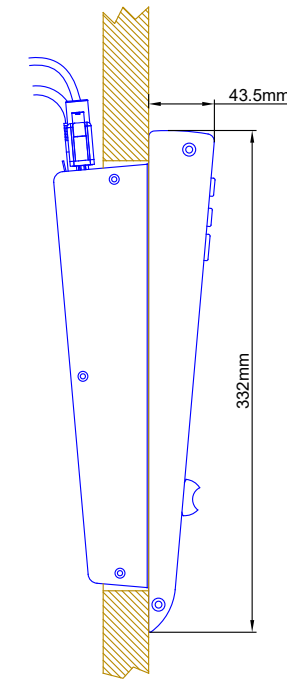

Cutout for Console Frame of Mixing Console 52/MX.
For dimensions of Console Frame, see next page!

 DHD audio GmbH Haferkornstrasse 5 04129 Leipzig Germany Phone: +49 341 5897020 Fax: +49 341 5897022 E-mail: dhd@dhd-audio.com Internet: www.dhd-audio.com	Scale: 1:5 (DIN A4)		
	Dimensions cutout for Console Frame of Mixing Consoles 52/MX		
Name: Miethling	52-3814		Page:
Date: 09.10.2018			1/2
File: 52-3814_dimension.dwg			

cut A - A

view B:

view X scale 1:2

view Y scale 1:2

view Z scale 1:2

Specifications and design are subject to change without notice. The content of this document is for information only. The information presented in this document does not form part of any quotation or contract, is believed to be accurate and reliable and may be changed without notice. No liability will be accepted by the publisher for any consequence of its use. Publication thereof does neither convey nor imply any license under patent- or other industrial or intellectual property rights.

DHD.audio

DHD audio GmbH
Haferkornstrasse 5
04129 Leipzig
Germany

Phone: +49 341 5897020
Fax: +49 341 5897022
E-mail: dhd@dhd-audio.com
Internet: www.dhd-audio.com

Scale: 1:5 (DIN A3)

Dimension 52/MX L-size Console Frame
14 positions, L-size 293x42.5mm

Name: Miethling

Date: 09.10.2018

File: 52-3814_dimension.dwg

52-3814

Page:

2/2