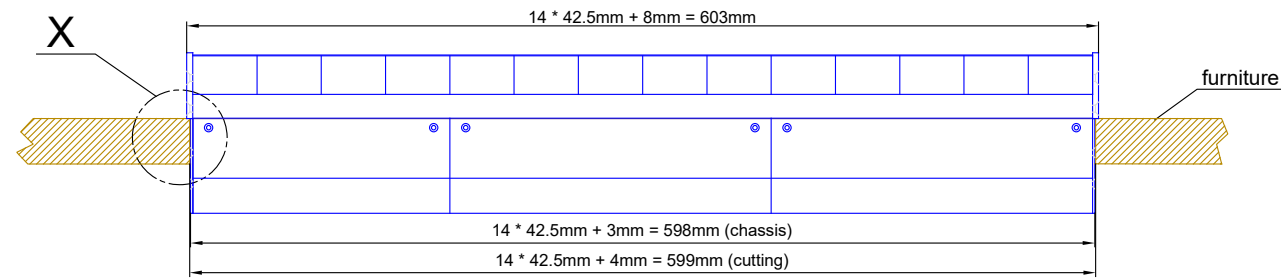

Cutout for Console Frame of Mixing Console 52/MX.
For dimensions of Console Frame, see next page!

 DHD audio GmbH Haferkornstrasse 5 04129 Leipzig Germany Phone: +49 341 5897020 Fax: +49 341 5897022 E-mail: dhd@dhd-audio.com Internet: www.dhd-audio.com	Scale: 1:5 (DIN A4)		
	Dimensions cutout for Console Frame of Mixing Consoles 52/MX		
Name: Miethling	52-3814		Page:
Date: 09.10.2018			1/2
File: 52-3814_dimension.dwg			

cut A - A

view B:

view X scale 1:2

view Y scale 1:2

view Z scale 1:2

Specifications and design are subject to change without notice. The content of this document is for information only. The information presented in this document does not form part of any quotation or contract, is believed to be accurate and reliable and may be changed without notice. No liability will be accepted by the publisher for any consequence of its use. Publication thereof does neither convey nor imply any license under patent- or other industrial or intellectual property rights.