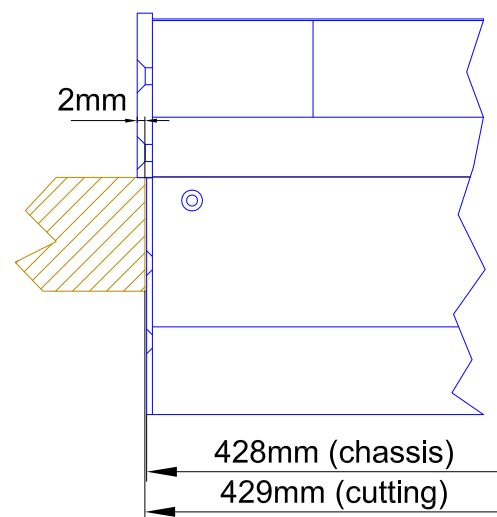

Cutout for Console Frame of Mixing Console 52/MX.
For dimensions of Console Frame, see next page!

 <p>DHD Deubner Hoffmann Digital GmbH Haferkomstrasse 5 04129 Leipzig / Germany Phone: +49 341 5897020 Fax: +49 341 5897022 E-mail: dhd@dhd-audio.com Internet: www.dhd-audio.com</p>	Scale: 1:5 (DIN A4)		
	Dimensions cutout for Console Frame of Mixing Consoles 52/MX		
Name: Miethling	52-3810		Page:
Date: 10.12.2010			1/2
File: 52-3810_dimension.dwg			

view B:

view X scale 1:2

view Y scale 1:2

view Z scale 1:2

Specifications and design are subject to change without notice. The content of this document is for information only. The information presented in this document does not form part of any quotation or contract, is believed to be accurate and reliable and may be changed without notice. No liability will be accepted by the publisher for any consequence of its use. Publication thereof does neither convey nor imply any license under patent- or other industrial or intellectual property rights.

 <p>DHD Deubner Hoffmann Digital GmbH Haferkornstrasse 5 04129 Leipzig / Germany Phone: +49 341 5897020 Fax: +49 341 5897022 E-mail: dhd@dhd-audio.com Internet: www.dhd-audio.com</p>	Scale: 1:5 (DIN A3)		
	<p>Dimension 52/MX L-size Console Frame 10 positions, L-size 293x42.5mm</p>		
Name: Miethling	52-3810		Page:
Date: 10.12.2010			2/2
File: 52-3810_dimension.dwg			