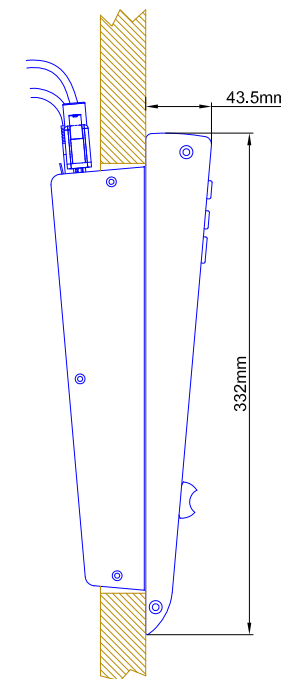

Cutout for Console Frame of Mixing Console 52/MX.
For dimensions of Console Frame, see next page!

 <p>DHD Deubner Hoffmann Digital GmbH Haferkomstrasse 5 04129 Leipzig / Germany Phone: +49 341 5897020 Fax: +49 341 5897022 E-mail: dhd@dhd-audio.com Internet: www.dhd-audio.com</p>	Scale: 1:5 (DIN A4)		
	Dimensions cutout for Console Frame of Mixing Consoles 52/MX		
Name: Miethling	52-3810		Page:
Date: 10.12.2010			1/2
File: 52-3810_dimension.dwg			

view B:

view X scale 1:2

view Y scale 1:2

view Z scale 1:2

Specifications and design are subject to change without notice. The content of this document is for information only. The information presented in this document does not form part of any quotation or contract, is believed to be accurate and reliable and may be changed without notice. No liability will be accepted by the publisher for any consequence of its use. Publication thereof does neither convey nor imply any license under patent- or other industrial or intellectual property rights.

 <p>DHD Deubner Hoffmann Digital GmbH Haferkornstrasse 5 04129 Leipzig / Germany Phone: +49 341 5897020 Fax: +49 341 5897022 E-mail: dhd@dhd-audio.com Internet: www.dhd-audio.com</p>	Scale: 1:5 (DIN A3)		
	<p>Dimension 52/MX L-size Console Frame 10 positions, L-size 293x42.5mm</p>		
Name: Miethling	52-3810		Page:
Date: 10.12.2010			2/2
File: 52-3810_dimension.dwg			