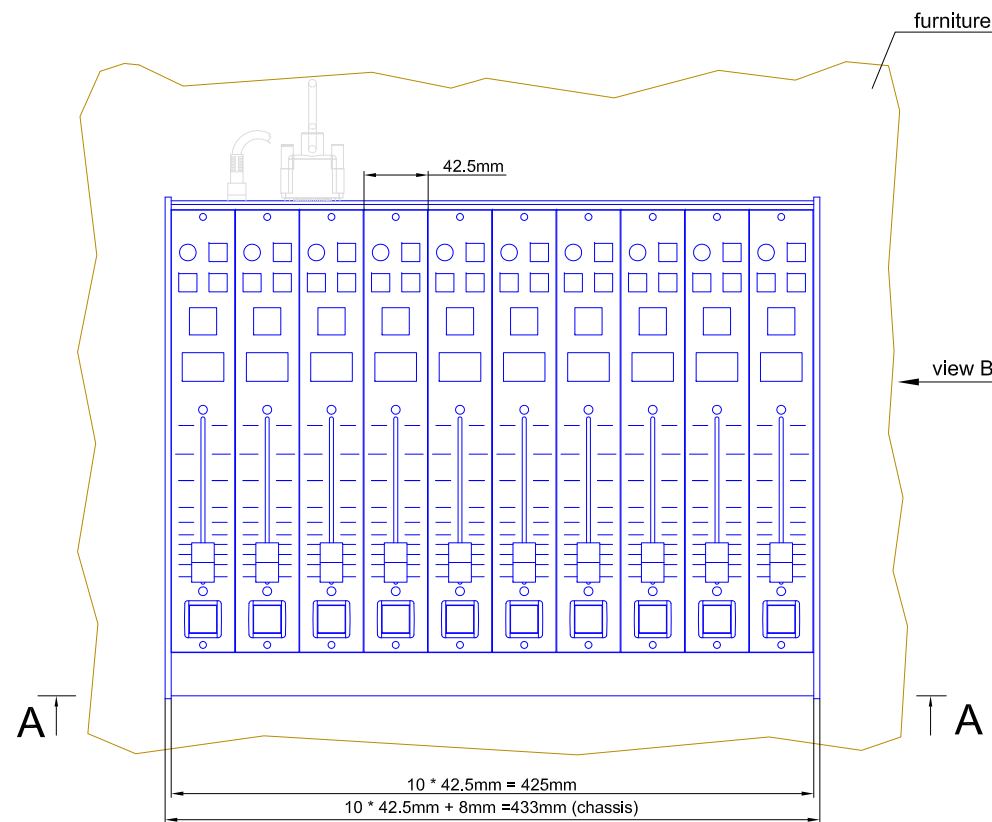

Cutout for Console Frame of Mixing Console 52/MX.
For dimensions of Console Frame, see next page!

 <p>DHD Deubner Hoffmann Digital GmbH Haferkomstrasse 5 04129 Leipzig / Germany Phone: +49 341 5897020 Fax: +49 341 5897022 E-mail: dhd@dhd-audio.com Internet: www.dhd-audio.com</p>	Scale: 1:5 (DIN A4)		
	Dimensions cutout for Console Frame of Mixing Consoles 52/MX		
Name: Miethling	52-3810		Page:
Date: 10.12.2010			1/2
File: 52-3810_dimension.dwg			

view B:

view X scale 1:2

view Y scale 1:2

view Z scale 1:2

Specifications and design are subject to change without notice. The content of this document is for information only. The information presented in this document does not form part of any quotation or contract, is believed to be accurate and reliable and may be changed without notice. No liability will be accepted by the publisher for any consequence of its use. Publication thereof does neither convey nor imply any license under patent- or other industrial or intellectual property rights.

 <p>DHD Deubner Hoffmann Digital GmbH Haferkornstrasse 5 04129 Leipzig / Germany Phone: +49 341 5897020 Fax: +49 341 5897022 E-mail: dhd@dhd-audio.com Internet: www.dhd-audio.com</p>	Scale: 1:5 (DIN A3)		
	<p>Dimension 52/MX L-size Console Frame 10 positions, L-size 293x42.5mm</p>		
Name: Miethling	52-3810		Page:
Date: 10.12.2010			2/2
File: 52-3810_dimension.dwg			