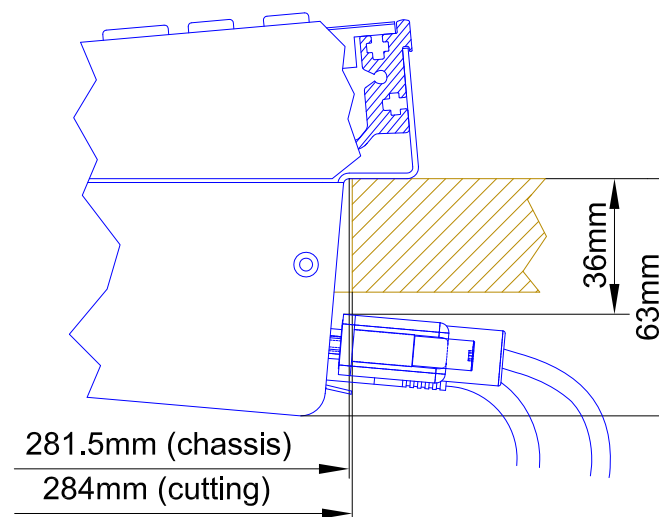

Cutout for Console Frame of Mixing Console 52/MX.
For dimensions of Console Frame, see next page!

 <p>DHD Deubner Hoffmann Digital GmbH Haferkomstrasse 5 04129 Leipzig / Germany Phone: +49 341 5897020 Fax: +49 341 5897022 E-mail: dhd@dhd-audio.com Internet: www.dhd-audio.com</p>	Scale: 1:5 (DIN A4)		
	Dimensions cutout for Console Frame of Mixing Consoles 52/MX		
Name: Miethling	52-3810		Page:
Date: 10.12.2010			1/2
File: 52-3810_dimension.dwg			

view B:

view X scale 1:2

view Y scale 1:2

view Z scale 1:2

Specifications and design are subject to change without notice. The content of this document is for information only. The information presented in this document does not form part of any quotation or contract, is believed to be accurate and reliable and may be changed without notice. No liability will be accepted by the publisher for any consequence of its use. Publication thereof does neither convey nor imply any license under patent- or other industrial or intellectual property rights.

 <p>DHD Deubner Hoffmann Digital GmbH Haferkornstrasse 5 04129 Leipzig / Germany Phone: +49 341 5897020 Fax: +49 341 5897022 E-mail: dhd@dhd-audio.com Internet: www.dhd-audio.com</p>	Scale: 1:5 (DIN A3)		
	<p>Dimension 52/MX L-size Console Frame 10 positions, L-size 293x42.5mm</p>		
Name: Miethling	52-3810		Page:
Date: 10.12.2010			2/2
File: 52-3810_dimension.dwg			