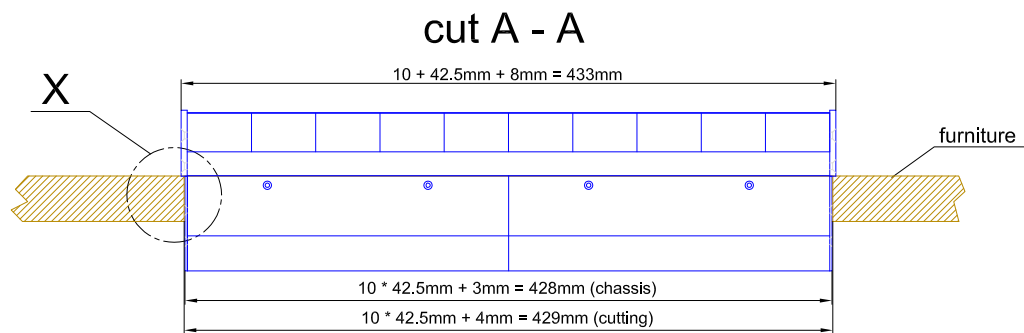

Cutout for Console Frame of Mixing Console 52/MX.
For dimensions of Console Frame, see next page!

 <p>DHD Deubner Hoffmann Digital GmbH Haferkomstrasse 5 04129 Leipzig / Germany Phone: +49 341 5897020 Fax: +49 341 5897022 E-mail: dhd@dhd-audio.com Internet: www.dhd-audio.com</p>	Scale: 1:5 (DIN A4)		
	Dimensions cutout for Console Frame of Mixing Consoles 52/MX		
Name: Miethling	52-3810		Page:
Date: 10.12.2010			1/2
File: 52-3810_dimension.dwg			

view B:

view X scale 1:2

view Y scale 1:2

view Z scale 1:2

Specifications and design are subject to change without notice. The content of this document is for information only. The information presented in this document does not form part of any quotation or contract, is believed to be accurate and reliable and may be changed without notice. No liability will be accepted by the publisher for any consequence of its use. Publication thereof does neither convey nor imply any license under patent- or other industrial or intellectual property rights.

 <p>DHD Deubner Hoffmann Digital GmbH Haferkornstrasse 5 04129 Leipzig / Germany Phone: +49 341 5897020 Fax: +49 341 5897022 E-mail: dhd@dhd-audio.com Internet: www.dhd-audio.com</p>	Scale: 1:5 (DIN A3)		
	<p>Dimension 52/MX L-size Console Frame 10 positions, L-size 293x42.5mm</p>		
Name: Miethling	52-3810		Page:
Date: 10.12.2010			2/2
File: 52-3810_dimension.dwg			