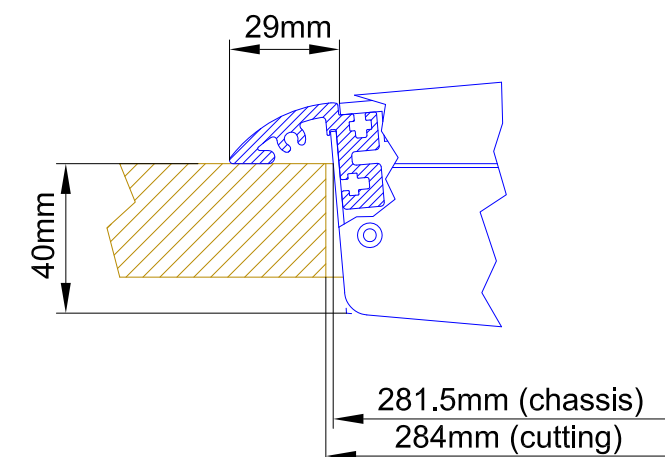

Cutout for Console Frame of Mixing Console 52/MX.
For dimensions of Console Frame, see next page!

 <p>DHD Deubner Hoffmann Digital GmbH Haferkomstrasse 5 04129 Leipzig / Germany Phone: +49 341 5897020 Fax: +49 341 5897022 E-mail: dhd@dhd-audio.com Internet: www.dhd-audio.com</p>	Scale: 1:5 (DIN A4)		
	Dimensions cutout for Console Frame of Mixing Consoles 52/MX		
Name: Miethling	52-3810		Page:
Date: 10.12.2010			1/2
File: 52-3810_dimension.dwg			

view B:

view X scale 1:2

view Y scale 1:2

view Z scale 1:2

Specifications and design are subject to change without notice. The content of this document is for information only. The information presented in this document does not form part of any quotation or contract, is believed to be accurate and reliable and may be changed without notice. No liability will be accepted by the publisher for any consequence of its use. Publication thereof does neither convey nor imply any license under patent- or other industrial or intellectual property rights.

 <p>DHD Deubner Hoffmann Digital GmbH Haferkornstrasse 5 04129 Leipzig / Germany Phone: +49 341 5897020 Fax: +49 341 5897022 E-mail: dhd@dhd-audio.com Internet: www.dhd-audio.com</p>	Scale: 1:5 (DIN A3)		
	<p>Dimension 52/MX L-size Console Frame 10 positions, L-size 293x42.5mm</p>		
Name: Miethling	52-3810		Page:
Date: 10.12.2010			2/2
File: 52-3810_dimension.dwg			