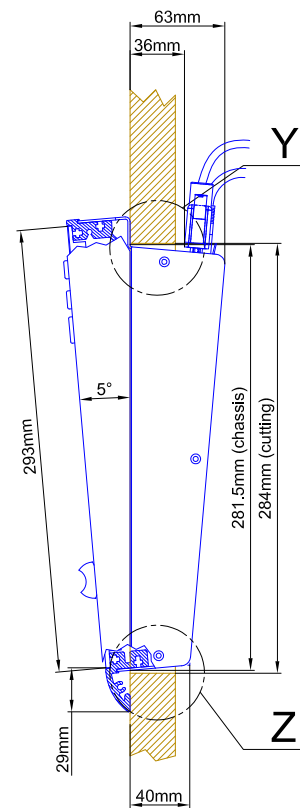

Cutout for Console Frame of Mixing Console 52/MX.
For dimensions of Console Frame, see next page!

 <p>DHD Deubner Hoffmann Digital GmbH Haferkomstrasse 5 04129 Leipzig / Germany Phone: +49 341 5897020 Fax: +49 341 5897022 E-mail: dhd@dhd-audio.com Internet: www.dhd-audio.com</p>	Scale: 1:5 (DIN A4)		
	Dimensions cutout for Console Frame of Mixing Consoles 52/MX		
Name: Miethling	52-3810		Page:
Date: 10.12.2010			1/2
File: 52-3810_dimension.dwg			

view B:

view X scale 1:2

view Y scale 1:2

view Z scale 1:2

Specifications and design are subject to change without notice. The content of this document is for information only. The information presented in this document does not form part of any quotation or contract, is believed to be accurate and reliable and may be changed without notice. No liability will be accepted by the publisher for any consequence of its use. Publication thereof does neither convey nor imply any license under patent- or other industrial or intellectual property rights.

 <p>DHD Deubner Hoffmann Digital GmbH Haferkornstrasse 5 04129 Leipzig / Germany Phone: +49 341 5897020 Fax: +49 341 5897022 E-mail: dhd@dhd-audio.com Internet: www.dhd-audio.com</p>	Scale: 1:5 (DIN A3)		
	<p>Dimension 52/MX L-size Console Frame 10 positions, L-size 293x42.5mm</p>		
Name: Miethling	52-3810		Page:
Date: 10.12.2010			2/2
File: 52-3810_dimension.dwg			