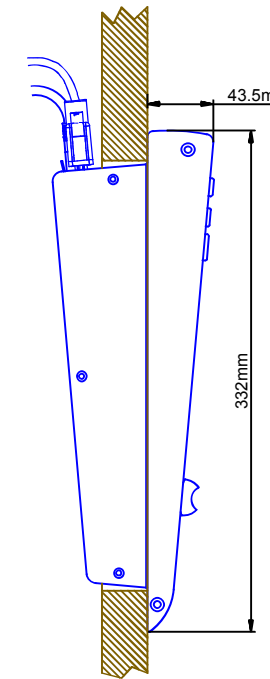

Cutout for Console Frame of Mixing Console 52/MX.
For dimensions of Console Frame, see next page!

 <p>DHD Deubner Hoffmann Digital GmbH Haferkomstrasse 5 04129 Leipzig / Germany Phone: +49 341 5897020 Fax: +49 341 5897022 E-mail: dhd@dhd-audio.com Internet: www.dhd-audio.com</p>	Scale: 1:5 (DIN A4)		
	<p>Dimensions cutout for Console Frame of Mixing Consoles 52/MX</p>		
Name: Miethling	<p>52-3808</p>		Page:
Date: 10.12.2010			1/2
File: 52-3808_dimension.dwg			

view B:

view X scale 1:2

view Y scale 1:2

view Z scale 1:2

Specifications and design are subject to change without notice. The content of this document is for information only. The information presented in this document does not form part of any quotation or contract, is believed to be accurate and reliable and may be changed without notice. No liability will be accepted by the publisher for any consequence of its use. Publication thereof does neither convey nor imply any license under patent- or other industrial or intellectual property rights.

Dimension 52/MX L-size Console Frame
 8 positions, L-size 293x42.5mm

Name: Miethling
 Date: 10.12.2010
 File: 52-3808_dimension.dwg

52-3808

Page:
 2/2