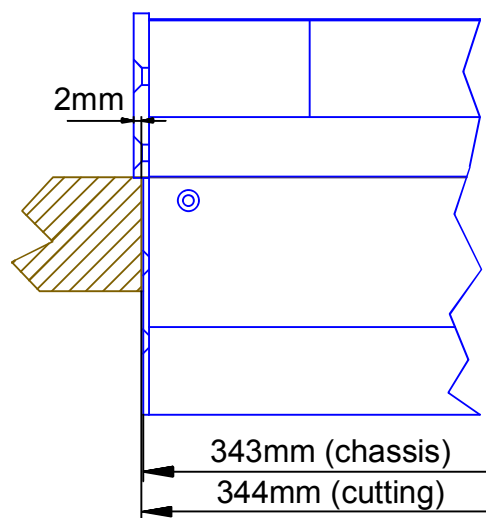

Cutout for Console Frame of Mixing Console 52/MX.
For dimensions of Console Frame, see next page!

 <p>DHD Deubner Hoffmann Digital GmbH Haferkomstrasse 5 04129 Leipzig / Germany Phone: +49 341 5897020 Fax: +49 341 5897022 E-mail: dhd@dhd-audio.com Internet: www.dhd-audio.com</p>	Scale: 1:5 (DIN A4)		
	<p>Dimensions cutout for Console Frame of Mixing Consoles 52/MX</p>		
Name: Miethling	<p>52-3808</p>		Page:
Date: 10.12.2010			1/2
File: 52-3808_dimension.dwg			

view B:

view X scale 1:2

view Y scale 1:2

view Z scale 1:2

Specifications and design are subject to change without notice. The content of this document is for information only. The information presented in this document does not form part of any quotation or contract, is believed to be accurate and reliable and may be changed without notice. No liability will be accepted by the publisher for any consequence of its use. Publication thereof does neither convey nor imply any license under patent- or other industrial or intellectual property rights.

Dimension 52/MX L-size Console Frame
 8 positions, L-size 293x42.5mm

Name: Miethling
 Date: 10.12.2010
 File: 52-3808_dimension.dwg

52-3808

Page:
 2/2