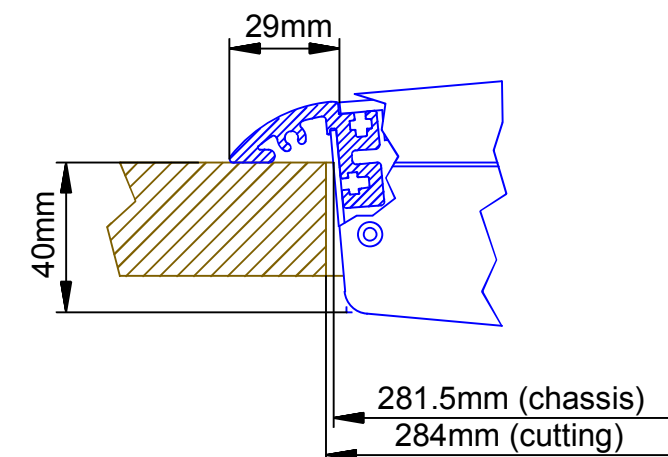

Cutout for Console Frame of Mixing Console 52/MX.
For dimensions of Console Frame, see next page!

 <p>DHD Deubner Hoffmann Digital GmbH Haferkomstrasse 5 04129 Leipzig / Germany Phone: +49 341 5897020 Fax: +49 341 5897022 E-mail: dhd@dhd-audio.com Internet: www.dhd-audio.com</p>	Scale: 1:5 (DIN A4)		
	<p>Dimensions cutout for Console Frame of Mixing Consoles 52/MX</p>		
Name: Miethling	<p>52-3808</p>		Page:
Date: 10.12.2010			1/2
File: 52-3808_dimension.dwg			

view B:

view X scale 1:2

view Y scale 1:2

view Z scale 1:2

Specifications and design are subject to change without notice. The content of this document is for information only. The information presented in this document does not form part of any quotation or contract, is believed to be accurate and reliable and may be changed without notice. No liability will be accepted by the publisher for any consequence of its use. Publication thereof does neither convey nor imply any license under patent- or other industrial or intellectual property rights.

Dimension 52/MX L-size Console Frame
 8 positions, L-size 293x42.5mm

Name: Miethling
 Date: 10.12.2010
 File: 52-3808_dimension.dwg

52-3808

Page:
 2/2