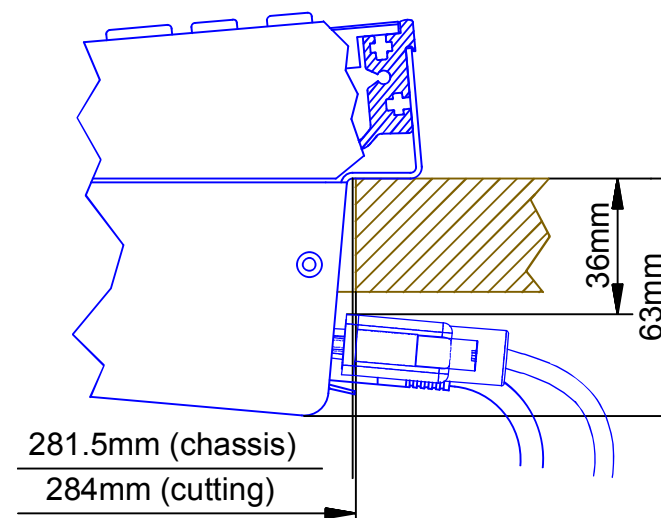

Cutout for Console Frame of Mixing Console 52/MX.
For dimensions of Console Frame, see next page!

 <p>DHD Deubner Hoffmann Digital GmbH Haferkomstrasse 5 04129 Leipzig / Germany Phone: +49 341 5897020 Fax: +49 341 5897022 E-mail: dhd@dhd-audio.com Internet: www.dhd-audio.com</p>	Scale: 1:5 (DIN A4)		
	<p>Dimensions cutout for Console Frame of Mixing Consoles 52/MX</p>		
Name: Miethling	<p>52-3808</p>		Page:
Date: 10.12.2010			1/2
File: 52-3808_dimension.dwg			

view B:

view X scale 1:2

view Y scale 1:2

view Z scale 1:2

Specifications and design are subject to change without notice. The content of this document is for information only. The information presented in this document does not form part of any quotation or contract, is believed to be accurate and reliable and may be changed without notice. No liability will be accepted by the publisher for any consequence of its use. Publication thereof does neither convey nor imply any license under patent- or other industrial or intellectual property rights.

Dimension 52/MX L-size Console Frame
 8 positions, L-size 293x42.5mm

Name: Miethling
 Date: 10.12.2010
 File: 52-3808_dimension.dwg

52-3808

Page:
 2/2