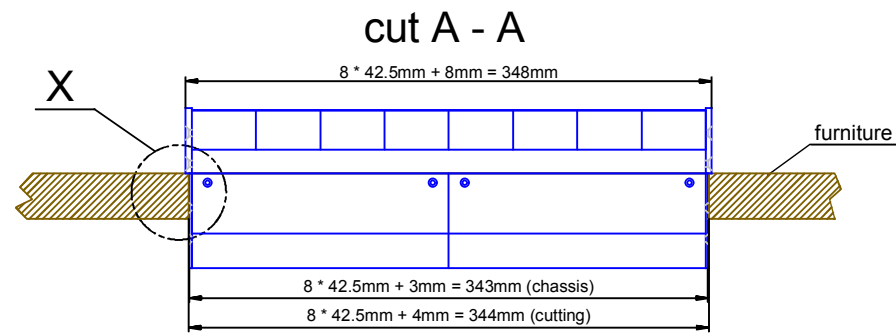

Cutout for Console Frame of Mixing Console 52/MX.
For dimensions of Console Frame, see next page!

 <p>DHD Deubner Hoffmann Digital GmbH Haferkomstrasse 5 04129 Leipzig / Germany Phone: +49 341 5897020 Fax: +49 341 5897022 E-mail: dhd@dhd-audio.com Internet: www.dhd-audio.com</p>	Scale: 1:5 (DIN A4)		
	<p>Dimensions cutout for Console Frame of Mixing Consoles 52/MX</p>		
Name: Miethling	<p>52-3808</p>		Page:
Date: 10.12.2010			1/2
File: 52-3808_dimension.dwg			

view B:

view X scale 1:2

view Y scale 1:2

view Z scale 1:2

Specifications and design are subject to change without notice. The content of this document is for information only. The information presented in this document does not form part of any quotation or contract, is believed to be accurate and reliable and may be changed without notice. No liability will be accepted by the publisher for any consequence of its use. Publication thereof does neither convey nor imply any license under patent- or other industrial or intellectual property rights.

Dimension 52/MX L-size Console Frame
 8 positions, L-size 293x42.5mm

Name: Miethling
 Date: 10.12.2010
 File: 52-3808_dimension.dwg

52-3808

Page:
 2/2