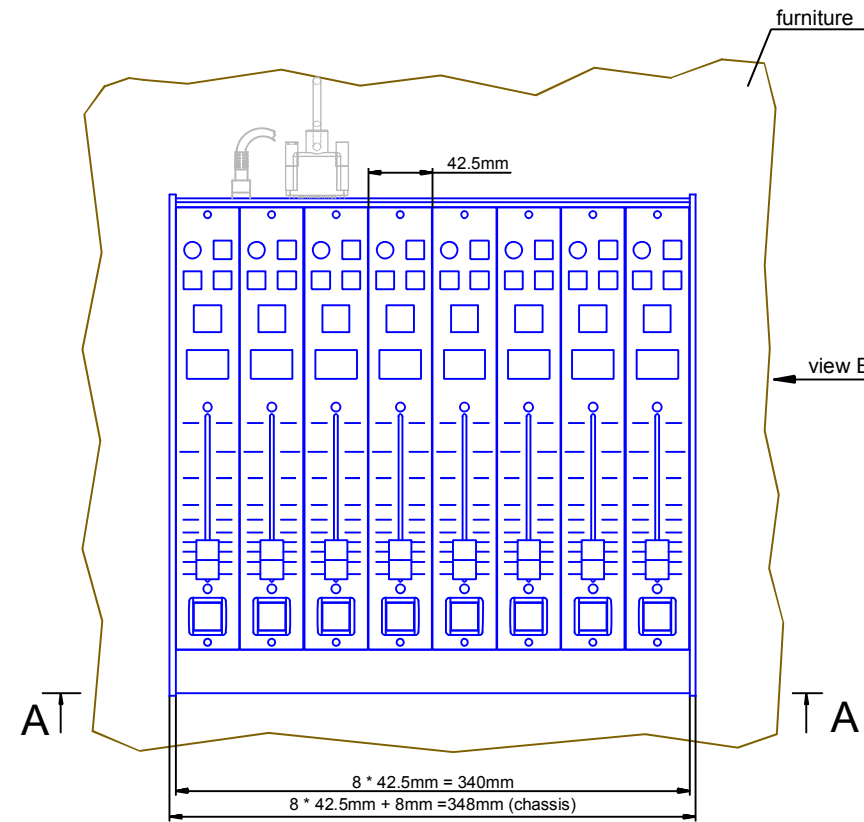

Cutout for Console Frame of Mixing Console 52/MX.
For dimensions of Console Frame, see next page!

 <p>DHD Deubner Hoffmann Digital GmbH Haferkomstrasse 5 04129 Leipzig / Germany Phone: +49 341 5897020 Fax: +49 341 5897022 E-mail: dhd@dhd-audio.com Internet: www.dhd-audio.com</p>	Scale: 1:5 (DIN A4)		
	<p>Dimensions cutout for Console Frame of Mixing Consoles 52/MX</p>		
Name: Miethling	<p>52-3808</p>		Page:
Date: 10.12.2010			1/2
File: 52-3808_dimension.dwg			

view B:

view X scale 1:2

view Y scale 1:2

view Z scale 1:2

Specifications and design are subject to change without notice. The content of this document is for information only. The information presented in this document does not form part of any quotation or contract, is believed to be accurate and reliable and may be changed without notice. No liability will be accepted by the publisher for any consequence of its use. Publication thereof does neither convey nor imply any license under patent- or other industrial or intellectual property rights.

Dimension 52/MX L-size Console Frame
 8 positions, L-size 293x42.5mm

Name: Miethling
 Date: 10.12.2010
 File: 52-3808_dimension.dwg

52-3808

Page:
 2/2