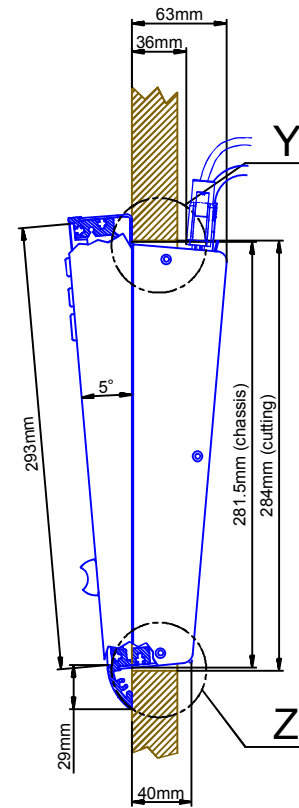

Cutout for Console Frame of Mixing Console 52/MX.
For dimensions of Console Frame, see next page!

 <p>DHD Deubner Hoffmann Digital GmbH Haferkomstrasse 5 04129 Leipzig / Germany Phone: +49 341 5897020 Fax: +49 341 5897022 E-mail: dhd@dhd-audio.com Internet: www.dhd-audio.com</p>	Scale: 1:5 (DIN A4)		
	<p>Dimensions cutout for Console Frame of Mixing Consoles 52/MX</p>		
Name: Miethling	<p>52-3808</p>		Page:
Date: 10.12.2010			1/2
File: 52-3808_dimension.dwg			

view B:

view X scale 1:2

view Y scale 1:2

view Z scale 1:2

Specifications and design are subject to change without notice. The content of this document is for information only. The information presented in this document does not form part of any quotation or contract, is believed to be accurate and reliable and may be changed without notice. No liability will be accepted by the publisher for any consequence of its use. Publication thereof does neither convey nor imply any license under patent- or other industrial or intellectual property rights.

Dimension 52/MX L-size Console Frame
 8 positions, L-size 293x42.5mm

Name: Miethling
 Date: 10.12.2010
 File: 52-3808_dimension.dwg

52-3808

Page:
 2/2