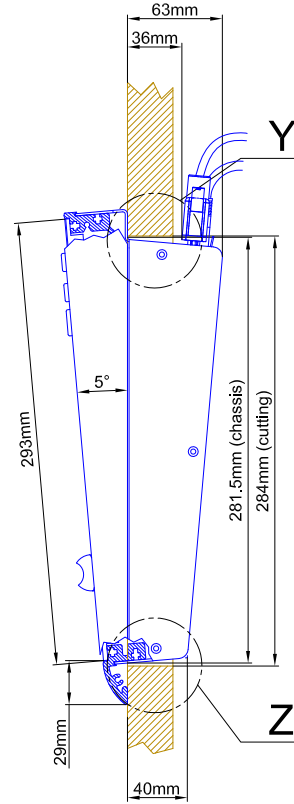

Cutout for Console Frame of Mixing Console 52/MX.
For dimensions of Console Frame, see next page!

DHD
Deubner Hoffmann Digital GmbH
Haferkomstrasse 5
04129 Leipzig / Germany
Phone: +49 341 5897020
Fax: +49 341 5897022
E-mail: dhd@dhd-audio.com
Internet: www.dhd-audio.com

Scale: 1:5 (DIN A4)

**Dimensions cutout for Console Frame
of Mixing Consoles 52/MX**

Name: Miethling
Date: 10.12.2010
File: 52-3805_dimension.dwg

52-3805

Page:
1/2

cut A - A

view B:

view X scale 1:2

view Y scale 1:2

view Z scale 1:2

Specifications and design are subject to change without notice. The content of this document is for information only. The information presented in this document does not form part of any quotation or contract, is believed to be accurate and reliable and may be changed without notice. No liability will be accepted by the publisher for any consequence of its use. Publication thereof does neither convey nor imply any license under patent- or other industrial or intellectual property rights.

 <p>DHD Deubner Hoffmann Digital GmbH Haferkornstrasse 5 04129 Leipzig / Germany Phone: +49 341 5897020 Fax: +49 341 5897022 E-mail: dhd@dhd-audio.com Internet: www.dhd-audio.com</p>	Scale: 1:5 (DIN A3)		
	<p>Dimension 52/MX L-size Console Frame 5 positions, L-size 293x42.5mm</p>		
Name: Miethling	52-3805		Page:
Date: 10.12.2010			2/2
File: 52-3805_dimension.dwg			