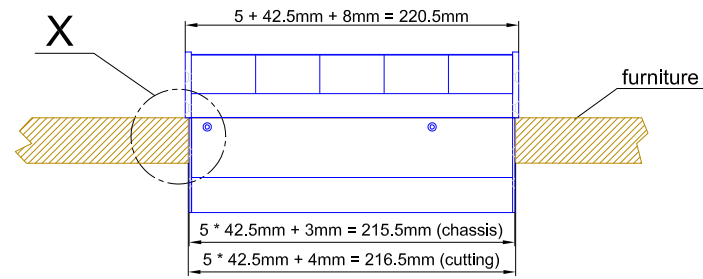

Scale: 1:5 (DIN A4)

**Dimensions cutout for Console Frame
of Mixing Consoles 52/MX**

Name: Miethling
Date: 10.12.2010
File: 52-3805_dimension.dwg

52-3805

Page:
1/2

cut A - A

view B:

view X scale 1:2

view Y scale 1:2

view Z scale 1:2

Specifications and design are subject to change without notice. The content of this document is for information only. The information presented in this document does not form part of any quotation or contract, is believed to be accurate and reliable and may be changed without notice. No liability will be accepted by the publisher for any consequence of its use. Publication thereof does neither convey nor imply any license under patent- or other industrial or intellectual property rights.

 <p>DHD Deubner Hoffmann Digital GmbH Haferkornstrasse 5 04129 Leipzig / Germany Phone: +49 341 5897020 Fax: +49 341 5897022 E-mail: dhd@dhd-audio.com Internet: www.dhd-audio.com</p>	Scale: 1:5 (DIN A3)		
	<p>Dimension 52/MX L-size Console Frame 5 positions, L-size 293x42.5mm</p>		
Name: Miethling	52-3805		Page:
Date: 10.12.2010			2/2
File: 52-3805_dimension.dwg			