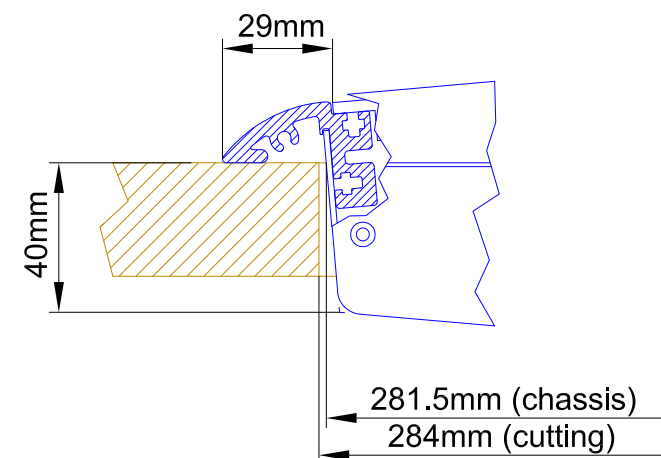

Scale: 1:5 (DIN A4)

**Dimensions cutout for Console Frame
of Mixing Consoles 52/MX**

Name: Miethling
Date: 10.12.2010
File: 52-3805_dimension.dwg

52-3805

Page:
1/2

cut A - A

view B:

view X scale 1:2

view Y scale 1:2

view Z scale 1:2

Specifications and design are subject to change without notice. The content of this document is for information only. The information presented in this document does not form part of any quotation or contract, is believed to be accurate and reliable and may be changed without notice. No liability will be accepted by the publisher for any consequence of its use. Publication thereof does neither convey nor imply any license under patent- or other industrial or intellectual property rights.

 <p>DHD Deubner Hoffmann Digital GmbH Haferkornstrasse 5 04129 Leipzig / Germany Phone: +49 341 5897020 Fax: +49 341 5897022 E-mail: dhd@dhd-audio.com Internet: www.dhd-audio.com</p>	Scale: 1:5 (DIN A3)		
	<p>Dimension 52/MX L-size Console Frame 5 positions, L-size 293x42.5mm</p>		
Name: Miethling	52-3805		Page:
Date: 10.12.2010			2/2
File: 52-3805_dimension.dwg			