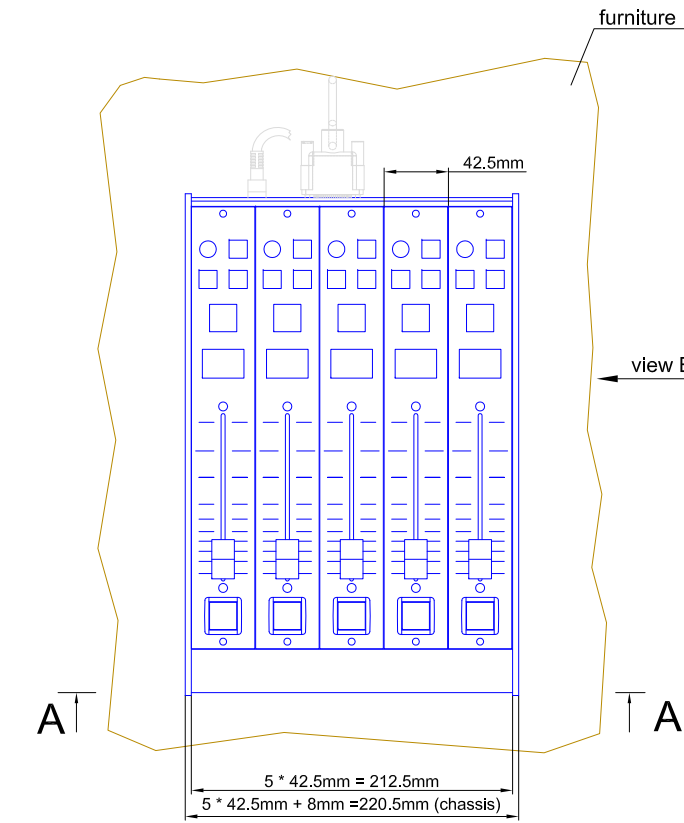

Scale: 1:5 (DIN A4)

**Dimensions cutout for Console Frame
of Mixing Consoles 52/MX**

Name: Miethling
Date: 10.12.2010
File: 52-3805_dimension.dwg

52-3805

Page:
1/2

cut A - A

view B:

view X scale 1:2

view Y scale 1:2

view Z scale 1:2

Specifications and design are subject to change without notice. The content of this document is for information only. The information presented in this document does not form part of any quotation or contract, is believed to be accurate and reliable and may be changed without notice. No liability will be accepted by the publisher for any consequence of its use. Publication thereof does neither convey nor imply any license under patent- or other industrial or intellectual property rights.

 <p>DHD Deubner Hoffmann Digital GmbH Haferkornstrasse 5 04129 Leipzig / Germany Phone: +49 341 5897020 Fax: +49 341 5897022 E-mail: dhd@dhd-audio.com Internet: www.dhd-audio.com</p>	Scale: 1:5 (DIN A3)		
	<p>Dimension 52/MX L-size Console Frame 5 positions, L-size 293x42.5mm</p>		
Name: Miethling	52-3805		Page:
Date: 10.12.2010			2/2
File: 52-3805_dimension.dwg			