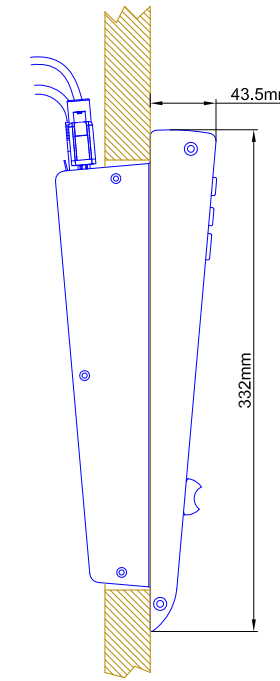

Scale: 1:5 (DIN A4)

**Dimensions cutout for Console Frame
of Mixing Consoles 52/MX**

Name: Miethling
Date: 10.12.2010
File: 52-3805_dimension.dwg

52-3805

Page:
1/2

cut A - A

view B:

view X scale 1:2

view Y scale 1:2

view Z scale 1:2

Specifications and design are subject to change without notice. The content of this document is for information only. The information presented in this document does not form part of any quotation or contract, is believed to be accurate and reliable and may be changed without notice. No liability will be accepted by the publisher for any consequence of its use. Publication thereof does neither convey nor imply any license under patent- or other industrial or intellectual property rights.

 <p>DHD Deubner Hoffmann Digital GmbH Haferkornstrasse 5 04129 Leipzig / Germany Phone: +49 341 5897020 Fax: +49 341 5897022 E-mail: dhd@dhd-audio.com Internet: www.dhd-audio.com</p>	Scale: 1:5 (DIN A3)		
	<p>Dimension 52/MX L-size Console Frame 5 positions, L-size 293x42.5mm</p>		
Name: Miethling	52-3805		Page:
Date: 10.12.2010			2/2
File: 52-3805_dimension.dwg			