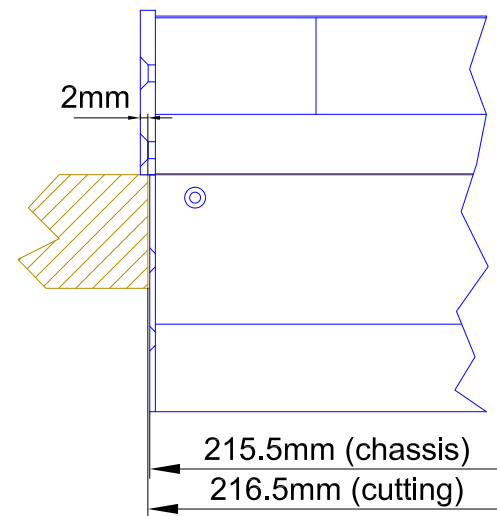

Scale: 1:5 (DIN A4)

**Dimensions cutout for Console Frame
of Mixing Consoles 52/MX**

Name: Miethling
Date: 10.12.2010
File: 52-3805_dimension.dwg

52-3805

Page:
1/2

cut A - A

view B:

view X scale 1:2

view Y scale 1:2

view Z scale 1:2

Specifications and design are subject to change without notice. The content of this document is for information only. The information presented in this document does not form part of any quotation or contract, is believed to be accurate and reliable and may be changed without notice. No liability will be accepted by the publisher for any consequence of its use. Publication thereof does neither convey nor imply any license under patent- or other industrial or intellectual property rights.

 <p>DHD Deubner Hoffmann Digital GmbH Haferkornstrasse 5 04129 Leipzig / Germany Phone: +49 341 5897020 Fax: +49 341 5897022 E-mail: dhd@dhd-audio.com Internet: www.dhd-audio.com</p>	Scale: 1:5 (DIN A3)		
	<p>Dimension 52/MX L-size Console Frame 5 positions, L-size 293x42.5mm</p>		
Name: Miethling	52-3805		Page:
Date: 10.12.2010			2/2
File: 52-3805_dimension.dwg			