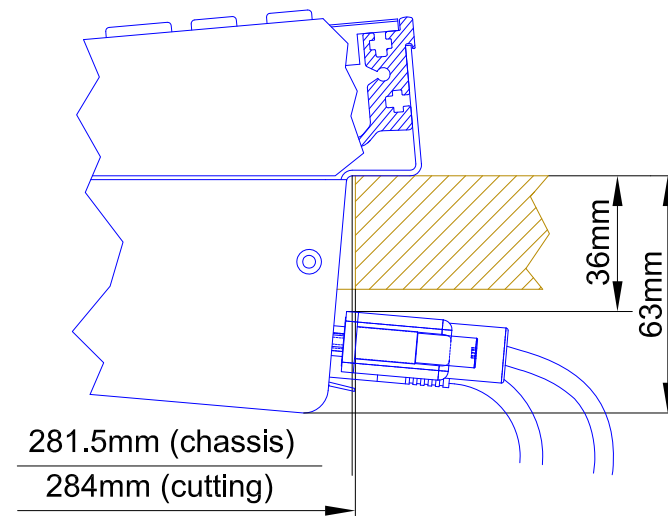

Scale: 1:5 (DIN A4)

**Dimensions cutout for Console Frame
of Mixing Consoles 52/MX**

Name: Miethling
Date: 10.12.2010
File: 52-3805_dimension.dwg

52-3805

Page:
1/2

cut A - A

view B:

view X scale 1:2

view Y scale 1:2

view Z scale 1:2

Specifications and design are subject to change without notice. The content of this document is for information only. The information presented in this document does not form part of any quotation or contract, is believed to be accurate and reliable and may be changed without notice. No liability will be accepted by the publisher for any consequence of its use. Publication thereof does neither convey nor imply any license under patent- or other industrial or intellectual property rights.

 <p>DHD Deubner Hoffmann Digital GmbH Haferkornstrasse 5 04129 Leipzig / Germany Phone: +49 341 5897020 Fax: +49 341 5897022 E-mail: dhd@dhd-audio.com Internet: www.dhd-audio.com</p>	Scale: 1:5 (DIN A3)		
	<p>Dimension 52/MX L-size Console Frame 5 positions, L-size 293x42.5mm</p>		
Name: Miethling	52-3805		Page:
Date: 10.12.2010			2/2
File: 52-3805_dimension.dwg			