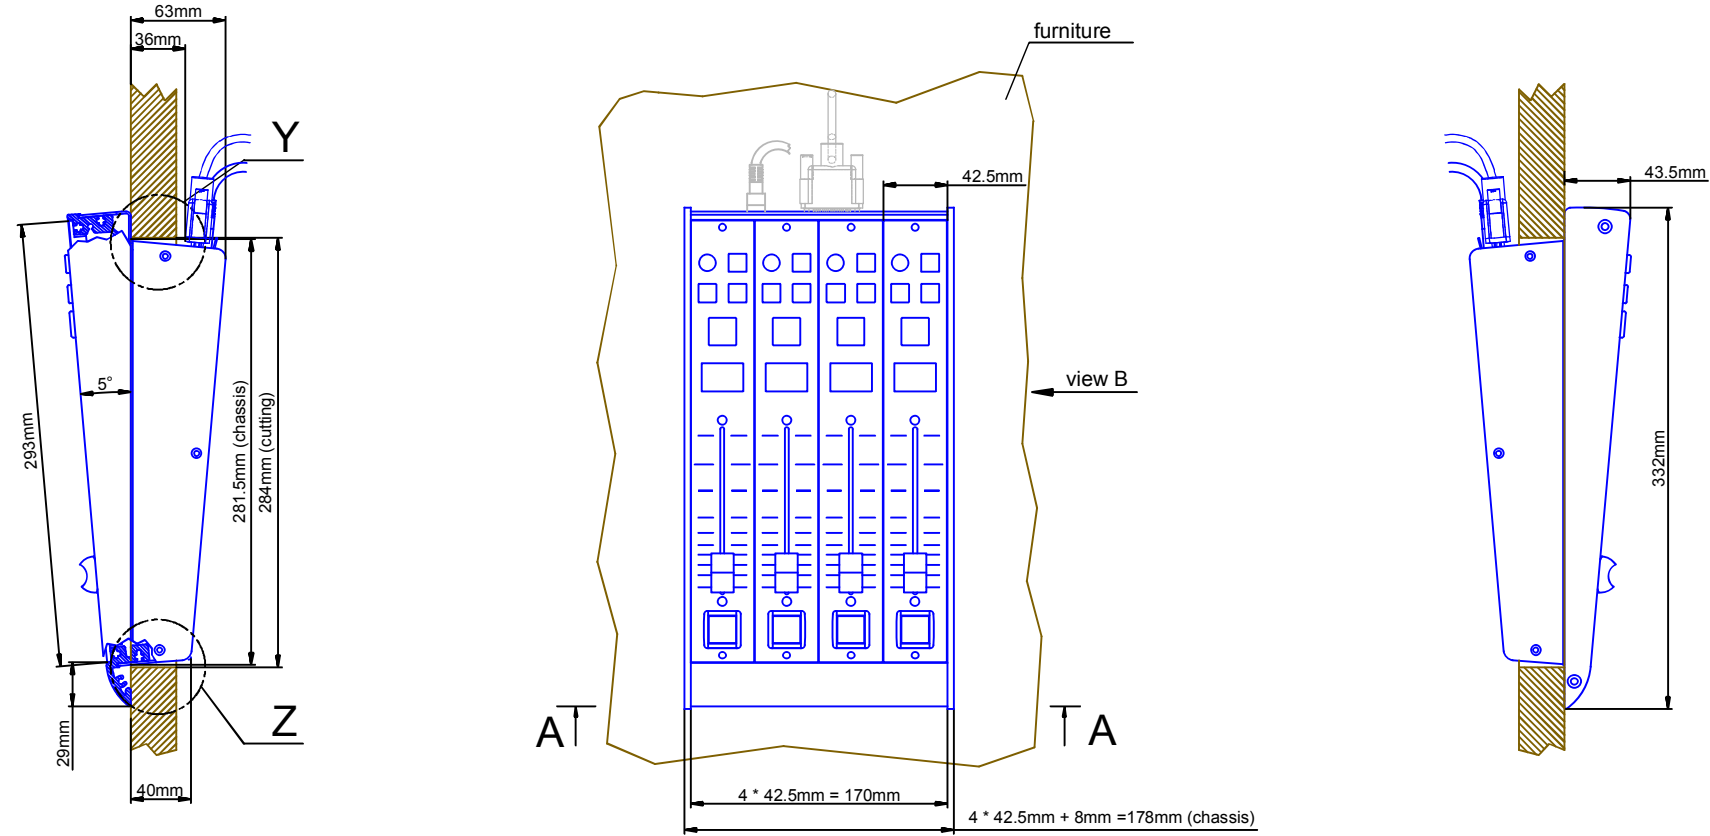

Scale: 1:5 (DIN A4)

Dimensions cutout for Console Frame
of Mixing Consoles 52/MX

Name: Miethling
Date: 10.12.2010
File: 52-3804_dimension.dwg

52-3804

Page:
1/2

cut A - A

view B:

view X scale 1:2

view Y scale 1:2

view Z scale 1:2

Specifications and design are subject to change without notice. The content of this document is for information only. The information presented in this document does not form part of any quotation or contract, is believed to be accurate and reliable and may be changed without notice. No liability will be accepted by the publisher for any consequence of its use. Publication thereof does neither convey nor imply any license under patent- or other industrial or intellectual property rights.

 <p>DHD Deubner Hoffmann Digital GmbH Haferkornstrasse 5 04129 Leipzig / Germany Phone: +49 341 5897020 Fax: +49 341 5897022 E-mail: dhd@dhd-audio.com Internet: www.dhd-audio.com</p>	Scale: 1:5 (DIN A3)	
	<p>Dimension 52/MX L-size Console Frame 4 positions, L-size 293x42.5mm</p>	
<p>Name: Miethling Date: 10.12.2010 File: 52-3804_dimension.dwg</p>	<p>52-3804</p>	<p>Page: 2/2</p>