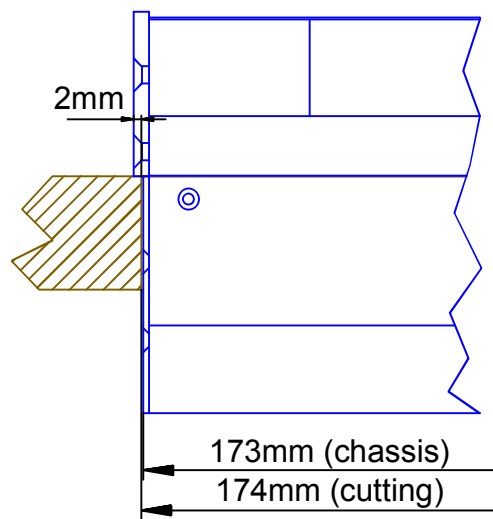

Scale: 1:5 (DIN A4)

Dimensions cutout for Console Frame
of Mixing Consoles 52/MX

Name: Miethling
Date: 10.12.2010
File: 52-3804_dimension.dwg

52-3804

Page:
1/2

cut A - A

view B:

view X scale 1:2

view Y scale 1:2

view Z scale 1:2

Specifications and design are subject to change without notice. The content of this document is for information only. The information presented in this document does not form part of any quotation or contract, is believed to be accurate and reliable and may be changed without notice. No liability will be accepted by the publisher for any consequence of its use. Publication thereof does neither convey nor imply any license under patent- or other industrial or intellectual property rights.

 <p>DHD Deubner Hoffmann Digital GmbH Haferkornstrasse 5 04129 Leipzig / Germany Phone: +49 341 5897020 Fax: +49 341 5897022 E-mail: dhd@dhd-audio.com Internet: www.dhd-audio.com</p>	Scale: 1:5 (DIN A3)	
	<p>Dimension 52/MX L-size Console Frame 4 positions, L-size 293x42.5mm</p>	
<p>Name: Miethling Date: 10.12.2010 File: 52-3804_dimension.dwg</p>	<p>52-3804</p>	<p>Page: 2/2</p>