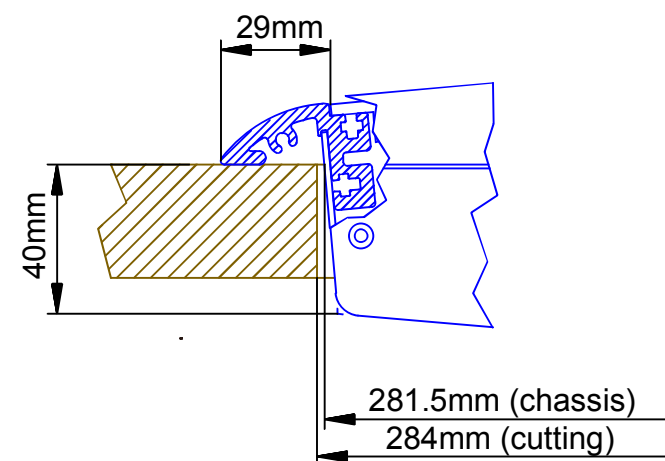

Scale: 1:5 (DIN A4)

Dimensions cutout for Console Frame
of Mixing Consoles 52/MX

Name: Miethling
Date: 10.12.2010
File: 52-3804_dimension.dwg

52-3804

Page:
1/2

cut A - A

view B:

view X scale 1:2

view Y scale 1:2

view Z scale 1:2

Specifications and design are subject to change without notice. The content of this document is for information only. The information presented in this document does not form part of any quotation or contract, is believed to be accurate and reliable and may be changed without notice. No liability will be accepted by the publisher for any consequence of its use. Publication thereof does neither convey nor imply any license under patent- or other industrial or intellectual property rights.

 <p>DHD Deubner Hoffmann Digital GmbH Haferkornstrasse 5 04129 Leipzig / Germany Phone: +49 341 5897020 Fax: +49 341 5897022 E-mail: dhd@dhd-audio.com Internet: www.dhd-audio.com</p>	Scale: 1:5 (DIN A3)	
	<p>Dimension 52/MX L-size Console Frame 4 positions, L-size 293x42.5mm</p>	
<p>Name: Miethling Date: 10.12.2010 File: 52-3804_dimension.dwg</p>	<p>52-3804</p>	<p>Page: 2/2</p>