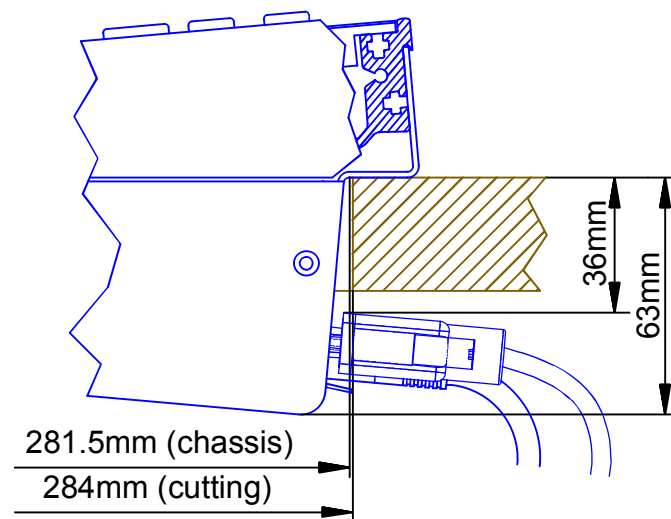

Scale: 1:5 (DIN A4)

Dimensions cutout for Console Frame
of Mixing Consoles 52/MX

Name: Miethling
Date: 10.12.2010
File: 52-3804_dimension.dwg

52-3804

Page:
1/2

cut A - A

view B:

view X scale 1:2

view Y scale 1:2

view Z scale 1:2

Specifications and design are subject to change without notice. The content of this document is for information only. The information presented in this document does not form part of any quotation or contract, is believed to be accurate and reliable and may be changed without notice. No liability will be accepted by the publisher for any consequence of its use. Publication thereof does neither convey nor imply any license under patent- or other industrial or intellectual property rights.

 <p>DHD Deubner Hoffmann Digital GmbH Haferkornstrasse 5 04129 Leipzig / Germany Phone: +49 341 5897020 Fax: +49 341 5897022 E-mail: dhd@dhd-audio.com Internet: www.dhd-audio.com</p>	Scale: 1:5 (DIN A3)	
	<p>Dimension 52/MX L-size Console Frame 4 positions, L-size 293x42.5mm</p>	
<p>Name: Miethling Date: 10.12.2010 File: 52-3804_dimension.dwg</p>	<p>52-3804</p>	<p>Page: 2/2</p>