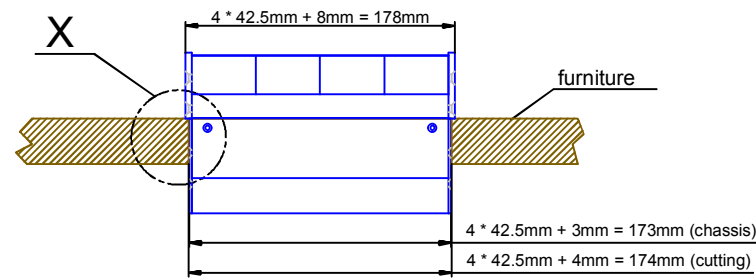

Scale: 1:5 (DIN A4)

Dimensions cutout for Console Frame
of Mixing Consoles 52/MX

Name: Miethling
Date: 10.12.2010
File: 52-3804_dimension.dwg

52-3804

Page:
1/2

cut A - A

view B:

view X scale 1:2

view Y scale 1:2

view Z scale 1:2

Specifications and design are subject to change without notice. The content of this document is for information only. The information presented in this document does not form part of any quotation or contract, is believed to be accurate and reliable and may be changed without notice. No liability will be accepted by the publisher for any consequence of its use. Publication thereof does neither convey nor imply any license under patent- or other industrial or intellectual property rights.

 <p>DHD Deubner Hoffmann Digital GmbH Haferkornstrasse 5 04129 Leipzig / Germany Phone: +49 341 5897020 Fax: +49 341 5897022 E-mail: dhd@dhd-audio.com Internet: www.dhd-audio.com</p>	Scale: 1:5 (DIN A3)	
	<p>Dimension 52/MX L-size Console Frame 4 positions, L-size 293x42.5mm</p>	
<p>Name: Miethling Date: 10.12.2010 File: 52-3804_dimension.dwg</p>	<p>52-3804</p>	<p>Page: 2/2</p>