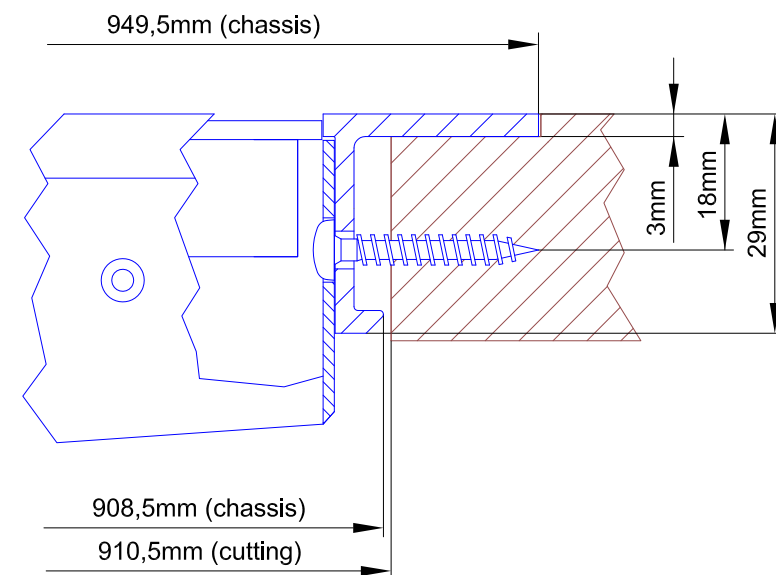

DHD GmbH  
Haferkornstraße 5  
04129 Leipzig / Germany  
Phone: + 49 341 5897020  
Fax: + 49 341 5897022

Name: Miethling Date: 05.02.2010  
File: 52-3671b\_dimension\_2.dwg

Scale:  
Dimensions cutout for Table-Inst. Frame  
of Mixing Consoles 52/MX s-size

52-3671B

Page:  
1 / 2

**view B:**

**view X, scale 1:1**

**view Y, scale 1:1**

Housing changed to rack version, 4. Februar 2010

Specifications and design are subject to change without notice. The content of this document is for information only. The information presented in this document does not form part of any quotation or contract, is believed to be accurate and reliable and may be changed without notice. No liability will be accepted by the publisher for any consequence of its use. Publication thereof does neither convey nor imply any license under patent- or other industrial or intellectual property rights.

DHD GmbH  
 Haferkornstraße 5  
 04129 Leipzig / Germany  
 Phone: + 49 341 5897020  
 Fax: + 49 341 5897022  
 Name: Miethling Date: 05.02.2010  
 File: 52-3671b\_dimension\_2.dwg

Scale 1:5 (DIN A3)  
 Dimension 52/MX S-size Table Inst. Frame  
 21 positions, TFTs S-size 193x42.5mm  
**52-3671B**  
 Page:  
 2 / 2