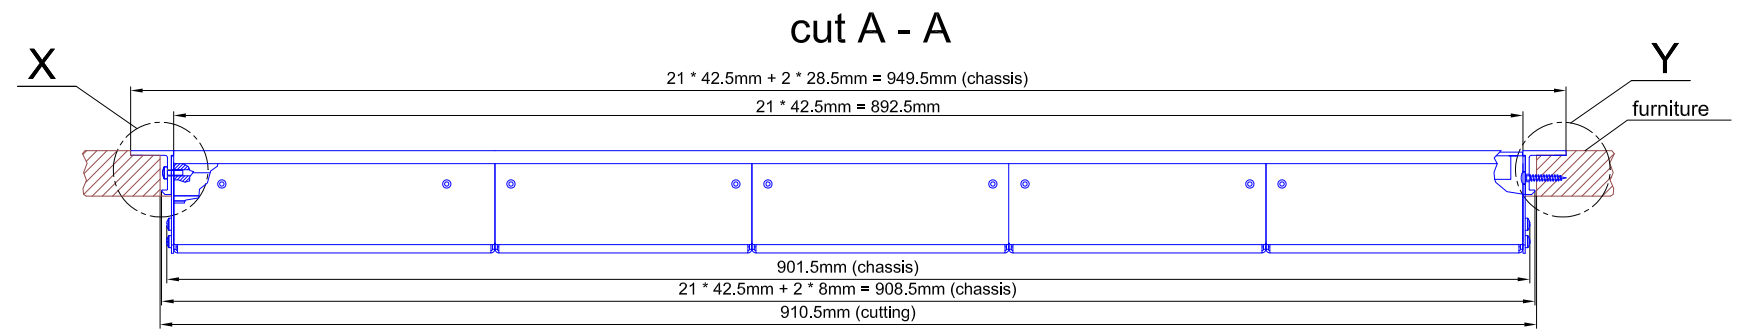

**view Z:**

further details, see view X (next page):

Cutout for Table-Installation Frame of Mixing Console 52/MX.  
For dimensions of Table-Installation Frame, see next page!

Housing changed to rack version, 4. Februar 2010

DHD GmbH  
Haferkornstraße 5  
04129 Leipzig / Germany  
Phone: + 49 341 5897020  
Fax: + 49 341 5897022

Name: Miethling Date: 05.02.2010  
File: 52-3671b\_dimension\_2.dwg

Scale:  
Dimensions cutout for Table-Inst. Frame  
of Mixing Consoles 52/MX s-size

52-3671B

Page:  
1 / 2

**view B:**

**view X, scale 1:1**

**view Y, scale 1:1**

Housing changed to rack version, 4. Februar 2010

Specifications and design are subject to change without notice. The content of this document is for information only. The information presented in this document does not form part of any quotation or contract, is believed to be accurate and reliable and may be changed without notice. No liability will be accepted by the publisher for any consequence of its use. Publication thereof does neither convey nor imply any license under patent- or other industrial or intellectual property rights.

DHD GmbH  
 Haferkornstraße 5  
 04129 Leipzig / Germany  
 Phone: + 49 341 5897020  
 Fax: + 49 341 5897022  
 Name: Miethling Date: 05.02.2010  
 File: 52-3671b\_dimension\_2.dwg

Scale 1:5 (DIN A3)  
 Dimension 52/MX S-size Table Inst. Frame  
 21 positions, TFTs S-size 193x42.5mm  
**52-3671B**  
 Page:  
 2 / 2