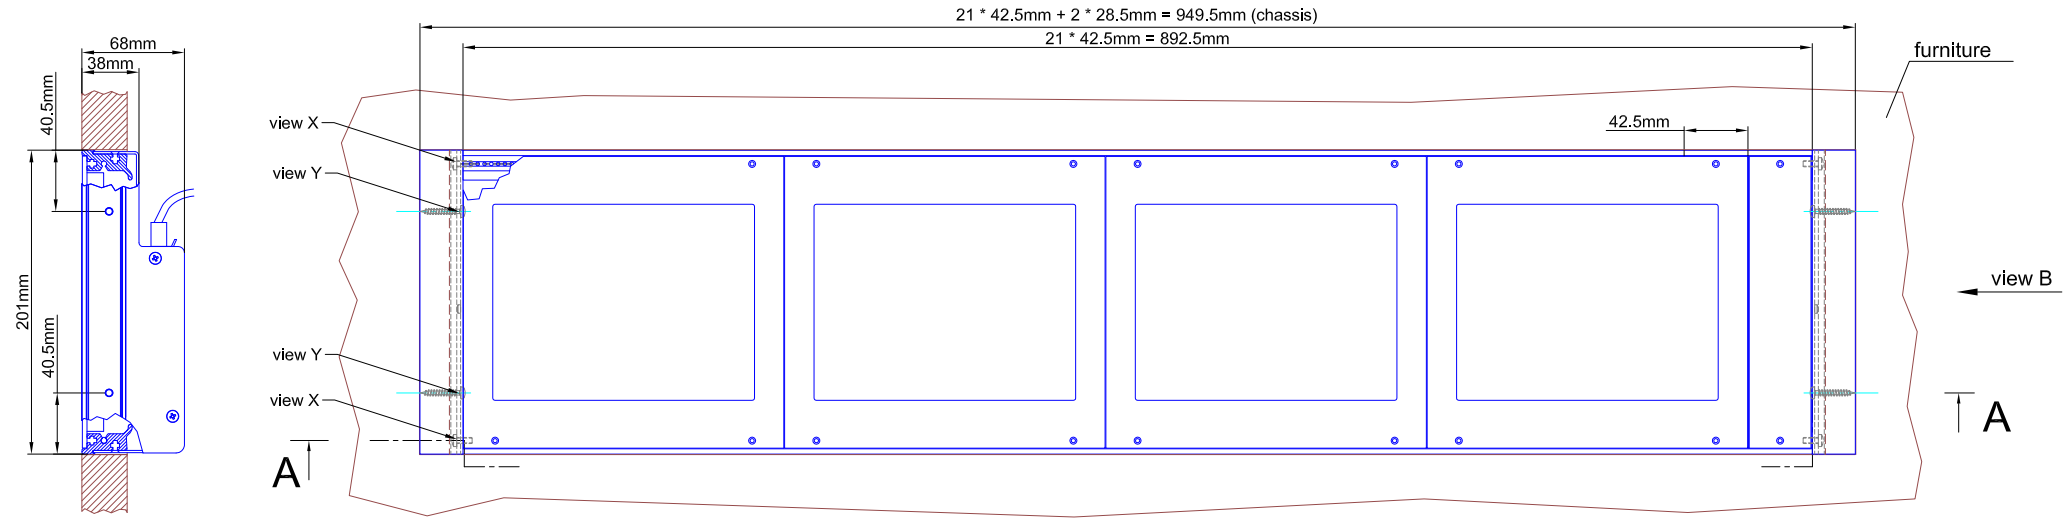

**view Z:**

further details, see view X (next page):

Cutout for Table-Installation Frame of Mixing Console 52/MX.  
For dimensions of Table-Installation Frame, see next page!

Housing changed to rack version, 4. Februar 2010

DHD GmbH  
Haferkornstraße 5  
04129 Leipzig / Germany  
Phone: + 49 341 5897020  
Fax: + 49 341 5897022

Name: Miethling Date: 05.02.2010  
File: 52-3671b\_dimension\_2.dwg

Scale:  
Dimensions cutout for Table-Inst. Frame  
of Mixing Consoles 52/MX s-size

52-3671B

Page:  
1 / 2

**view B:**

**view X, scale 1:1**

**view Y, scale 1:1**

Housing changed to rack version, 4. Februar 2010

Specifications and design are subject to change without notice. The content of this document is for information only. The information presented in this document does not form part of any quotation or contract, is believed to be accurate and reliable and may be changed without notice. No liability will be accepted by the publisher for any consequence of its use. Publication thereof does neither convey nor imply any license under patent- or other industrial or intellectual property rights.

DHD GmbH  
 Haferkornstraße 5  
 04129 Leipzig / Germany  
 Phone: + 49 341 5897020  
 Fax: + 49 341 5897022  
 Name: Miethling Date: 05.02.2010  
 File: 52-3671b\_dimension\_2.dwg

Scale 1:5 (DIN A3)  
 Dimension 52/MX S-size Table Inst. Frame  
 21 positions, TFTs S-size 193x42.5mm  
**52-3671B**  
 Page:  
 2 / 2