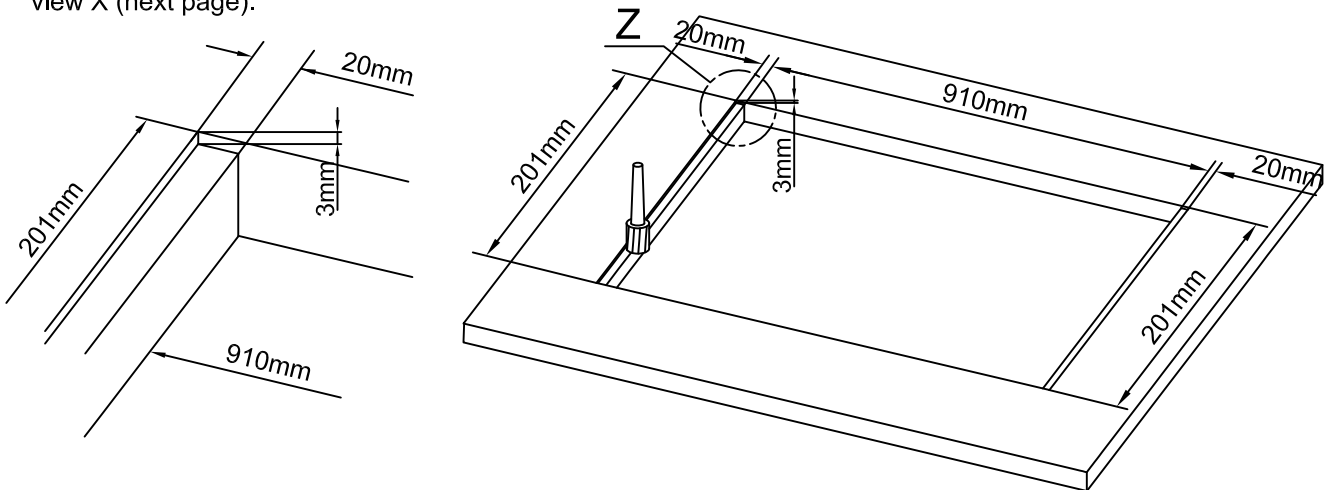

**view Z:**

further details, see view X (next page):

Cutout for Table-Installation Frame of Mixing Console 52/MX.  
For dimensions of Table-Installation Frame, see next page!

Housing changed to rack version, 4. Februar 2010

DHD GmbH  
Haferkornstraße 5  
04129 Leipzig / Germany  
Phone: + 49 341 5897020  
Fax: + 49 341 5897022

Name: Miethling Date: 05.02.2010  
File: 52-3671b\_dimension\_2.dwg

Scale:  
Dimensions cutout for Table-Inst. Frame  
of Mixing Consoles 52/MX s-size

DHD GmbH  
 Haferkornstraße 5  
 04129 Leipzig / Germany  
 Phone: + 49 341 5897020  
 Fax: + 49 341 5897022  
 Name: Miethling Date: 05.02.2010  
 File: 52-3671b\_dimension\_2.dwg

Scale 1:5 (DIN A3)  
 Dimension 52/MX S-size Table Inst. Frame  
 21 positions, TFTs S-size 193x42.5mm  
**52-3671B**  
 Page:  
 2 / 2