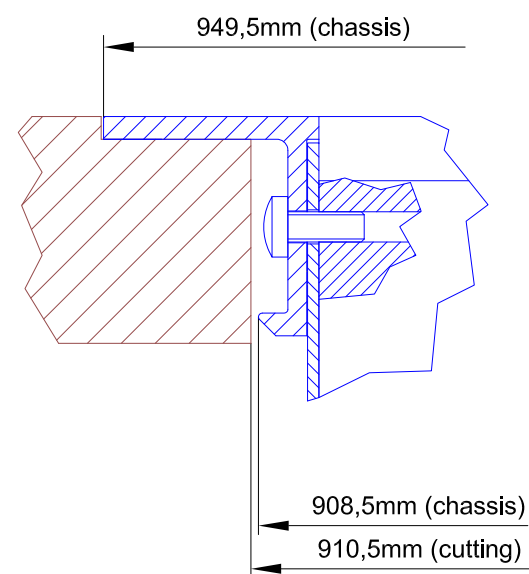

**view Z:**

further details, see view X (next page):

Cutout for Table-Installation Frame of Mixing Console 52/MX.  
For dimensions of Table-Installation Frame, see next page!

Housing changed to rack version, 4. Februar 2010

DHD GmbH  
Haferkornstraße 5  
04129 Leipzig / Germany  
Phone: + 49 341 5897020  
Fax: + 49 341 5897022

Name: Miethling Date: 05.02.2010  
File: 52-3671b\_dimension\_2.dwg

Scale:  
Dimensions cutout for Table-Inst. Frame  
of Mixing Consoles 52/MX s-size

52-3671B

Page:  
1 / 2

**view B:**

**view X, scale 1:1**

**view Y, scale 1:1**

Housing changed to rack version, 4. Februar 2010

Specifications and design are subject to change without notice. The content of this document is for information only. The information presented in this document does not form part of any quotation or contract, is believed to be accurate and reliable and may be changed without notice. No liability will be accepted by the publisher for any consequence of its use. Publication thereof does neither convey nor imply any license under patent- or other industrial or intellectual property rights.

DHD GmbH  
 Haferkornstraße 5  
 04129 Leipzig / Germany  
 Phone: + 49 341 5897020  
 Fax: + 49 341 5897022  
 Name: Miethling Date: 05.02.2010  
 File: 52-3671b\_dimension\_2.dwg

Scale 1:5 (DIN A3)  
 Dimension 52/MX S-size Table Inst. Frame  
 21 positions, TFTs S-size 193x42.5mm  
**52-3671B**  
 Page:  
 2 / 2