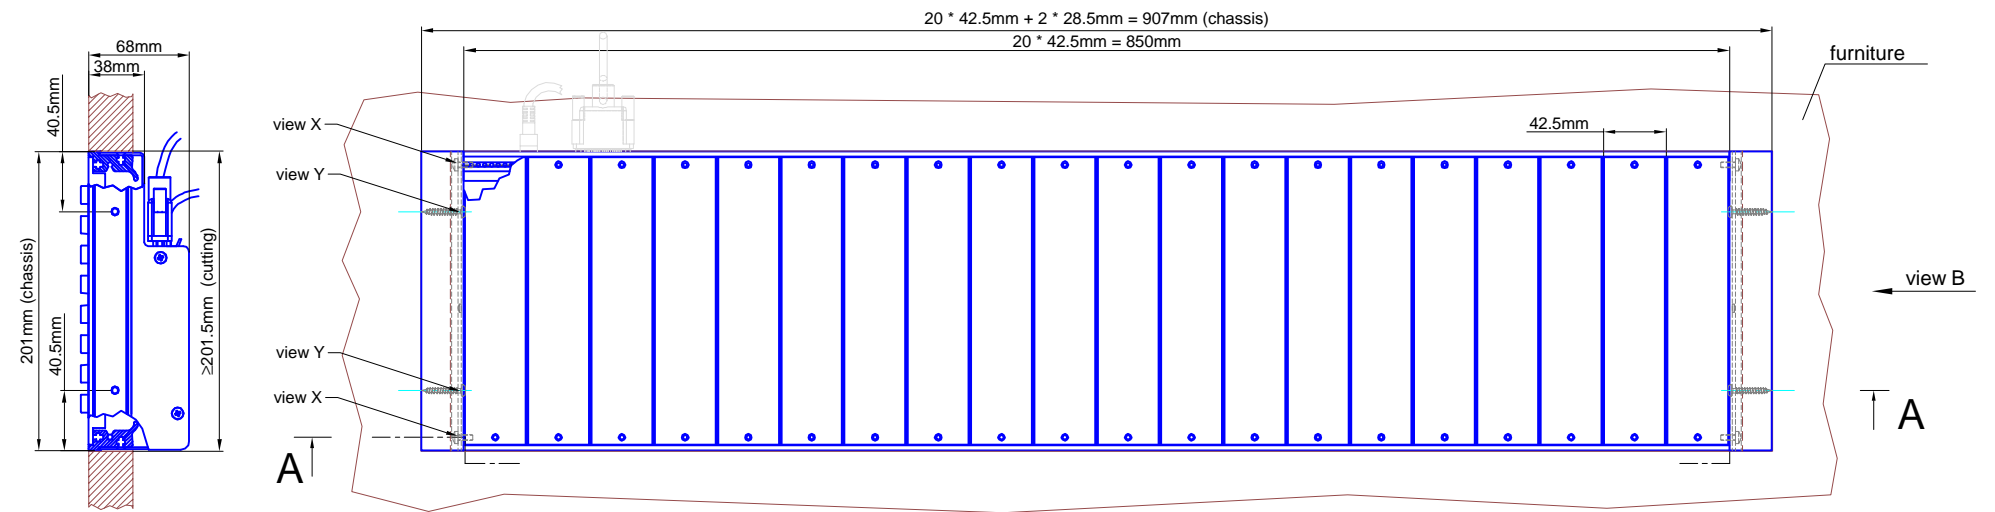

view Z:

further details, see view X (next page):

Cutout for Table-Installation Frame of Mixing Console 52/MX.
For dimensions of Table-Installation Frame, see next page!

Housing changed to rack version, 4. Februar 2010

DHD GmbH
Haferkornstraße 5
04129 Leipzig / Germany
Phone: + 49 341 5897020
Fax: + 49 341 5897022

Name: Miethling | Date: 02.05.2012
File: 52-3670_dimension_2.dwg

Scale:

Dimensions cutout for Table-Inst. Frame
of Mixing Consoles 52/MX s-size

52-3670

Page:
1 / 2

View B:

view X scale 1:1

view Y scale 1:1

Housing changed to rack version, 4. Februar 2010

Specifications and design are subject to change without notice. The content of this document is for information only. The information presented in this document does not form part of any quotation or contract, is believed to be accurate and reliable and may be changed without notice. No liability will be accepted by the publisher for any consequence of its use. Publication thereof does neither convey nor imply any license under patent- or other industrial or intellectual property rights.	DHD GmbH Haferkornstraße 5 04129 Leipzig / Germany Phone: + 49 341 5897020 Fax: + 49 341 5897022	Scale 1:5 (DIN A3)	
	Name: Miethling Date: 02.05.2012 File: 52-3670_dimension_2.dwg	Dimension 52/MX S-size Table Inst. Frame 20 positions, S-size 193x42.5mm	Page: 2 / 2
	52-3670		