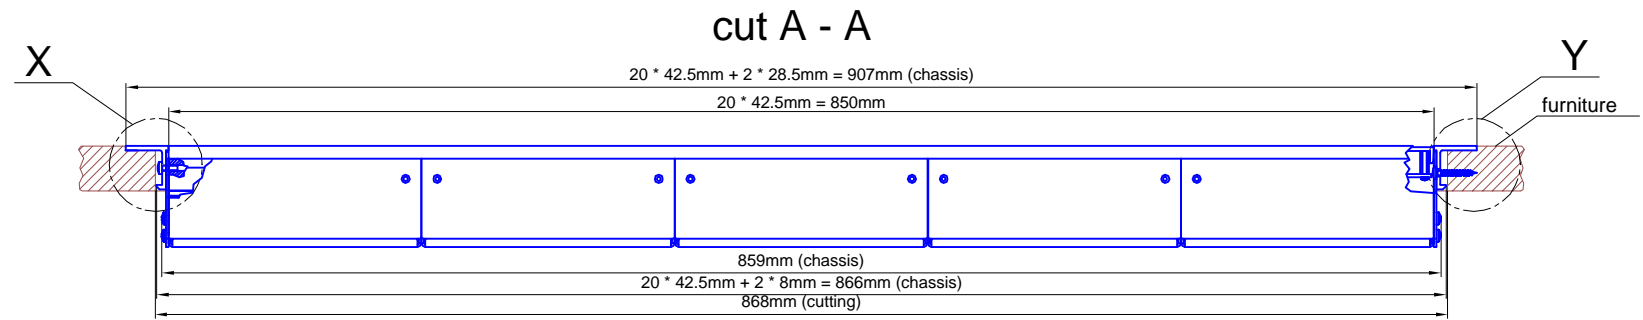

view Z:

further details, see view X (next page):

Cutout for Table-Installation Frame of Mixing Console 52/MX.
For dimensions of Table-Installation Frame, see next page!

Housing changed to rack version, 4. Februar 2010

DHD GmbH
Haferkornstraße 5
04129 Leipzig / Germany
Phone: + 49 341 5897020
Fax: + 49 341 5897022

Name: Miethling | Date: 02.05.2012
File: 52-3670_dimension_2.dwg

Scale:

Dimensions cutout for Table-Inst. Frame
of Mixing Consoles 52/MX s-size

52-3670

Page:
1 / 2

View B:

view X scale 1:1

view Y scale 1:1

Housing changed to rack version, 4. Februar 2010

Specifications and design are subject to change without notice. The content of this document is for information only. The information presented in this document does not form part of any quotation or contract, is believed to be accurate and reliable and may be changed without notice. No liability will be accepted by the publisher for any consequence of its use. Publication thereof does neither convey nor imply any license under patent- or other industrial or intellectual property rights.	DHD GmbH Haferkornstraße 5 04129 Leipzig / Germany Phone: + 49 341 5897020 Fax: + 49 341 5897022	Scale 1:5 (DIN A3)	
	Name: Miethling Date: 02.05.2012 File: 52-3670_dimension_2.dwg	Dimension 52/MX S-size Table Inst. Frame 20 positions, S-size 193x42.5mm	Page: 2 / 2
	52-3670		