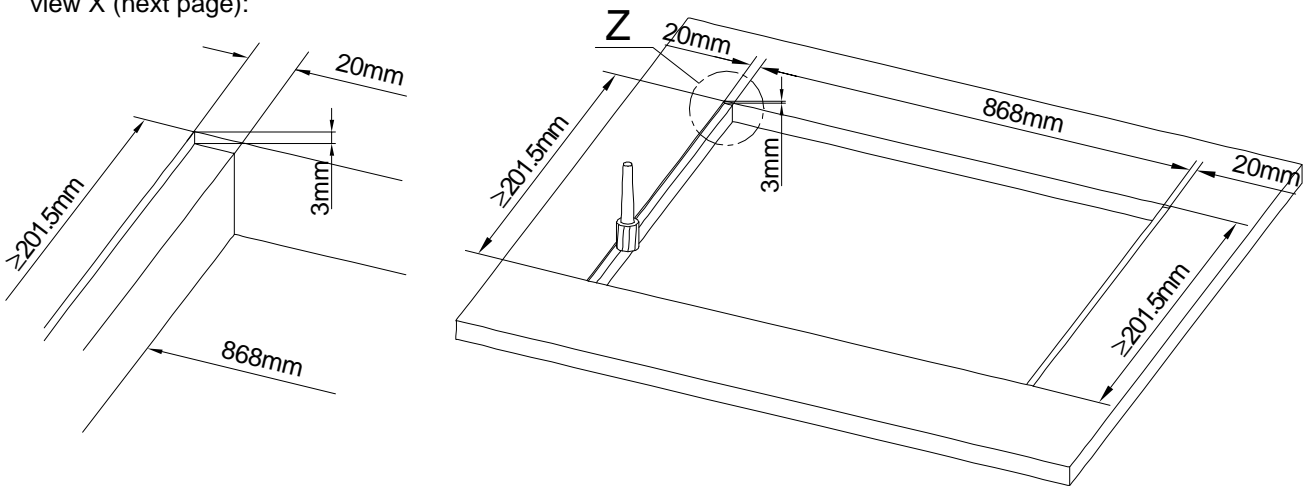

view Z:

further details, see view X (next page):

Cutout for Table-Installation Frame of Mixing Console 52/MX.
For dimensions of Table-Installation Frame, see next page!

Housing changed to rack version, 4. Februar 2010

DHD GmbH
Haferkornstraße 5
04129 Leipzig / Germany
Phone: + 49 341 5897020
Fax: + 49 341 5897022

Name: Miethling | Date: 02.05.2012
File: 52-3670_dimension_2.dwg

Scale:

Dimensions cutout for Table-Inst. Frame
of Mixing Consoles 52/MX s-size

52-3670

Page:
1 / 2

View B:

view X scale 1:1

view Y scale 1:1

Housing changed to rack version, 4. Februar 2010

Specifications and design are subject to change without notice. The content of this document is for information only. The information presented in this document does not form part of any quotation or contract, is believed to be accurate and reliable and may be changed without notice. No liability will be accepted by the publisher for any consequence of its use. Publication thereof does neither convey nor imply any license under patent- or other industrial or intellectual property rights.	DHD GmbH Haferkornstraße 5 04129 Leipzig / Germany Phone: + 49 341 5897020 Fax: + 49 341 5897022	Scale 1:5 (DIN A3)	
	Name: Miethling Date: 02.05.2012 File: 52-3670_dimension_2.dwg	Dimension 52/MX S-size Table Inst. Frame 20 positions, S-size 193x42.5mm	Page: 2 / 2
	52-3670		