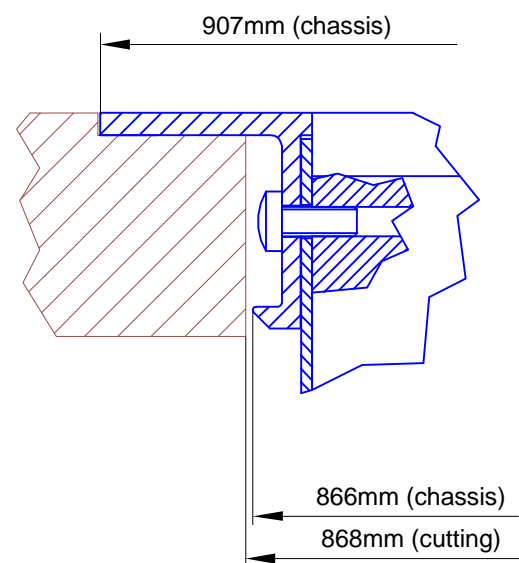

view Z:

further details, see view X (next page):

Cutout for Table-Installation Frame of Mixing Console 52/MX.
For dimensions of Table-Installation Frame, see next page!

Housing changed to rack version, 4. Februar 2010

DHD GmbH
Haferkornstraße 5
04129 Leipzig / Germany
Phone: + 49 341 5897020
Fax: + 49 341 5897022

Name: Miethling | Date: 02.05.2012
File: 52-3670_dimension_2.dwg

Scale:

Dimensions cutout for Table-Inst. Frame
of Mixing Consoles 52/MX s-size

52-3670

Page:
1 / 2

View B:

view X scale 1:1

view Y scale 1:1

Housing changed to rack version, 4. Februar 2010

Specifications and design are subject to change without notice. The content of this document is for information only. The information presented in this document does not form part of any quotation or contract, is believed to be accurate and reliable and may be changed without notice. No liability will be accepted by the publisher for any consequence of its use. Publication thereof does neither convey nor imply any license under patent- or other industrial or intellectual property rights.	DHD GmbH Haferkornstraße 5 04129 Leipzig / Germany Phone: + 49 341 5897020 Fax: + 49 341 5897022	Scale 1:5 (DIN A3)	
	Name: Miethling Date: 02.05.2012 File: 52-3670_dimension_2.dwg	Dimension 52/MX S-size Table Inst. Frame 20 positions, S-size 193x42.5mm	Page: 2 / 2
	52-3670		