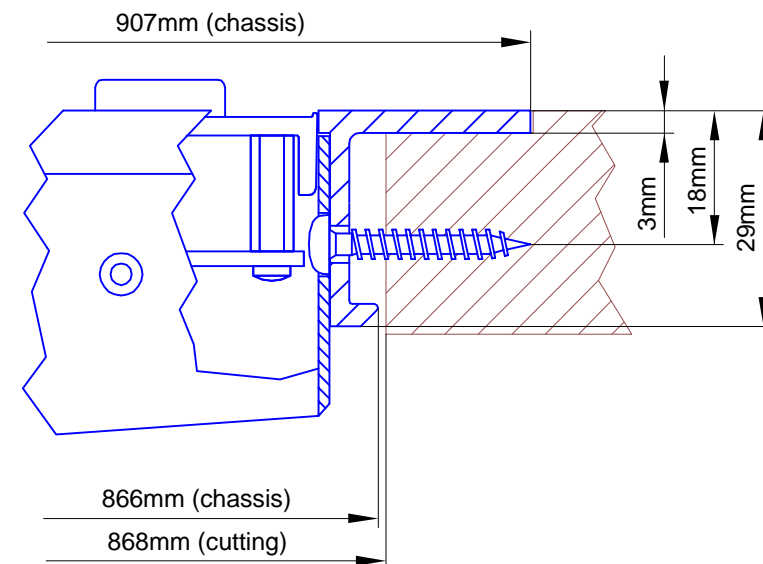

view Z:

further details, see view X (next page):

Cutout for Table-Installation Frame of Mixing Console 52/MX.
For dimensions of Table-Installation Frame, see next page!

Housing changed to rack version, 4. Februar 2010

DHD GmbH
Haferkornstraße 5
04129 Leipzig / Germany
Phone: + 49 341 5897020
Fax: + 49 341 5897022

Name: Miethling | Date: 02.05.2012
File: 52-3670_dimension_2.dwg

Scale:

Dimensions cutout for Table-Inst. Frame
of Mixing Consoles 52/MX s-size

52-3670

Page:
1 / 2

View B:

view X scale 1:1

view Y scale 1:1

Housing changed to rack version, 4. Februar 2010

Specifications and design are subject to change without notice. The content of this document is for information only. The information presented in this document does not form part of any quotation or contract, is believed to be accurate and reliable and may be changed without notice. No liability will be accepted by the publisher for any consequence of its use. Publication thereof does neither convey nor imply any license under patent- or other industrial or intellectual property rights.	DHD GmbH Haferkornstraße 5 04129 Leipzig / Germany Phone: + 49 341 5897020 Fax: + 49 341 5897022	Scale 1:5 (DIN A3)	
	Name: Miethling Date: 02.05.2012 File: 52-3670_dimension_2.dwg	Dimension 52/MX S-size Table Inst. Frame 20 positions, S-size 193x42.5mm	Page: 2 / 2
	52-3670		