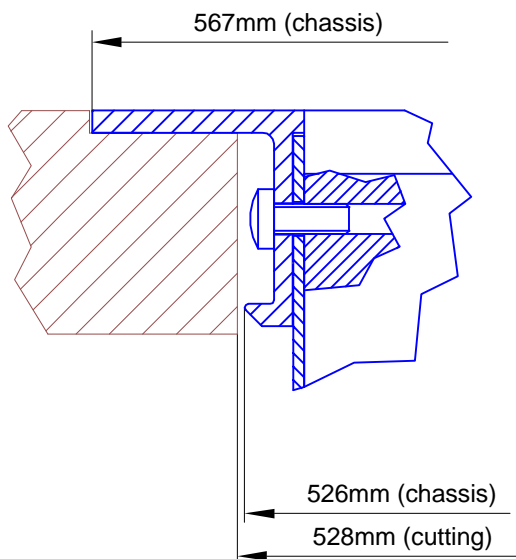

DHD GmbH
Haferkornstraße 5
04129 Leipzig / Germany
Phone: + 49 341 5897020
Fax: + 49 341 5897022

Name: Miethling | Date: 02.05.2012
File: 52-3662_dimension_2.dwg

Scale:

Dimensions cutout for Table-Inst. Frame
of Mixing Consoles 52/MX s-size

52-3662

Page:
1 / 2

cut A - A

view B:

view X, scale 1:1

view Y, scale 1:1

Housing changed to rack version, 4. Februar 2010

Specifications and design are subject to change without notice. The content of this document is for information only. The information presented in this document does not form part of any quotation or contract, is believed to be accurate and reliable and may be changed without notice. No liability will be accepted by the publisher for any consequence of its use. Publication thereof does neither convey nor imply any license under patent- or other industrial or intellectual property rights.

DHD GmbH
 Haferkornstraße 5
 04129 Leipzig / Germany
 Phone: + 49 341 5897020
 Fax: + 49 341 5897022

Name: Miethling Date: 02.05.2012
 File: 52-3662_dimension_2.dwg

Scale 1:5 (DIN A3)

Dimension 52/MX S-size Table Inst. Frame
 12 positions, S-size 193x42.5mm