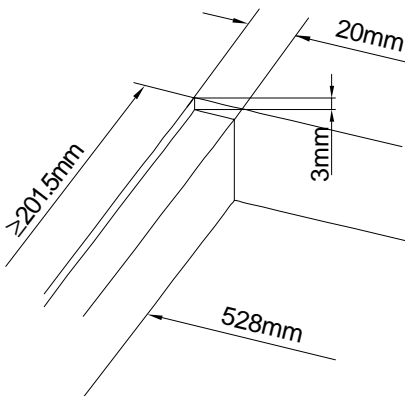

view Z:

further details, see view X (next page):

Cutout for Table-Installation Frame of Mixing Console 52/MX.
For dimensions of Table-Installation Frame, see next page!

Housing changed to rack version, 4. Februar 2010

DHD GmbH
Haferkornstraße 5
04129 Leipzig / Germany
Phone: + 49 341 5897020
Fax: + 49 341 5897022

Name: Miethling | Date: 02.05.2012
File: 52-3662_dimension_2.dwg

Scale:

Dimensions cutout for Table-Inst. Frame
of Mixing Consoles 52/MX s-size

52-3662

Page:
1 / 2

cut A - A

view B:

view X, scale 1:1

view Y, scale 1:1

Housing changed to rack version, 4. Februar 2010

Specifications and design are subject to change without notice. The content of this document is for information only. The information presented in this document does not form part of any quotation or contract, is believed to be accurate and reliable and may be changed without notice. No liability will be accepted by the publisher for any consequence of its use. Publication thereof does neither convey nor imply any license under patent- or other industrial or intellectual property rights.

DHD GmbH
 Haferkornstraße 5
 04129 Leipzig / Germany
 Phone: + 49 341 5897020
 Fax: + 49 341 5897022

Name: Miethling Date: 02.05.2012
 File: 52-3662_dimension_2.dwg

Scale 1:5 (DIN A3)

Dimension 52/MX S-size Table Inst. Frame
 12 positions, S-size 193x42.5mm