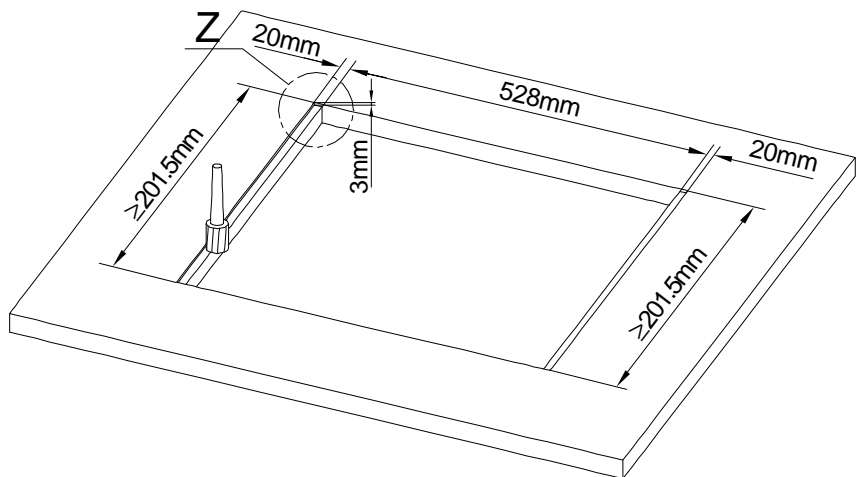

view Z:

further details, see view X (next page):

Cutout for Table-Installation Frame of Mixing Console 52/MX.
For dimensions of Table-Installation Frame, see next page!

Housing changed to rack version, 4. Februar 2010

DHD GmbH
Haferkornstraße 5
04129 Leipzig / Germany
Phone: + 49 341 5897020
Fax: + 49 341 5897022

Name: Miethling | Date: 02.05.2012
File: 52-3662_dimension_2.dwg

Scale:

Dimensions cutout for Table-Inst. Frame
of Mixing Consoles 52/MX s-size

DHD GmbH
 Haferkornstraße 5
 04129 Leipzig / Germany
 Phone: + 49 341 5897020
 Fax: + 49 341 5897022

Name: Miethling Date: 02.05.2012
 File: 52-3662_dimension_2.dwg

Scale 1:5 (DIN A3)

Dimension 52/MX S-size Table Inst. Frame
 12 positions, S-size 193x42.5mm