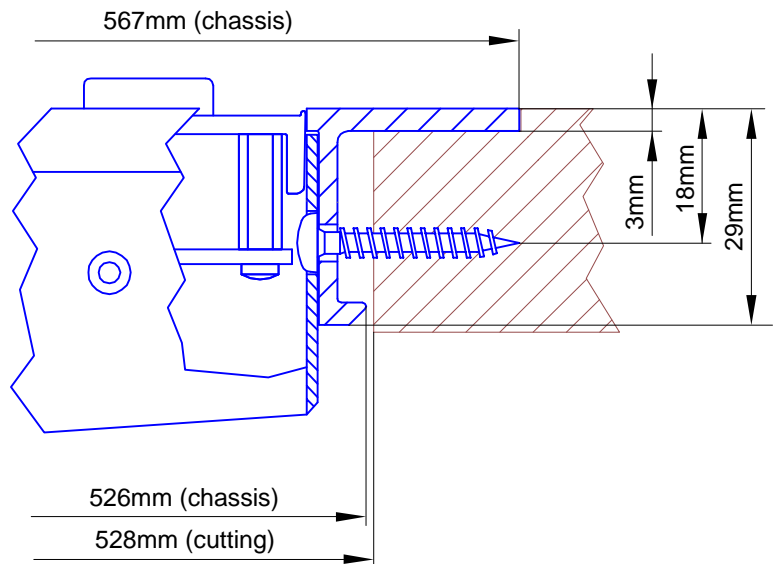

DHD GmbH
Haferkornstraße 5
04129 Leipzig / Germany
Phone: + 49 341 5897020
Fax: + 49 341 5897022

Name: Miethling | Date: 02.05.2012
File: 52-3662_dimension_2.dwg

Scale:

Dimensions cutout for Table-Inst. Frame
of Mixing Consoles 52/MX s-size

52-3662

Page:
1 / 2

cut A - A

view B:

view X, scale 1:1

view Y, scale 1:1

Housing changed to rack version, 4. Februar 2010

Specifications and design are subject to change without notice. The content of this document is for information only. The information presented in this document does not form part of any quotation or contract, is believed to be accurate and reliable and may be changed without notice. No liability will be accepted by the publisher for any consequence of its use. Publication thereof does neither convey nor imply any license under patent- or other industrial or intellectual property rights.

DHD GmbH
 Haferkornstraße 5
 04129 Leipzig / Germany
 Phone: + 49 341 5897020
 Fax: + 49 341 5897022

Name: Miethling Date: 02.05.2012
 File: 52-3662_dimension_2.dwg

Scale 1:5 (DIN A3)

Dimension 52/MX S-size Table Inst. Frame
 12 positions, S-size 193x42.5mm