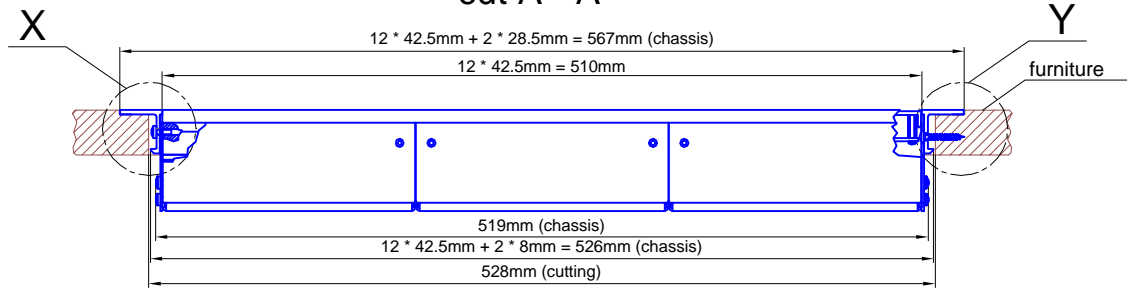

DHD GmbH
Haferkornstraße 5
04129 Leipzig / Germany
Phone: + 49 341 5897020
Fax: + 49 341 5897022

Name: Miethling | Date: 02.05.2012
File: 52-3662_dimension_2.dwg

Scale:

Dimensions cutout for Table-Inst. Frame
of Mixing Consoles 52/MX s-size

52-3662

Page:
1 / 2

cut A - A

view B:

view X, scale 1:1

view Y, scale 1:1

Housing changed to rack version, 4. Februar 2010

Specifications and design are subject to change without notice. The content of this document is for information only. The information presented in this document does not form part of any quotation or contract, is believed to be accurate and reliable and may be changed without notice. No liability will be accepted by the publisher for any consequence of its use. Publication thereof does neither convey nor imply any license under patent- or other industrial or intellectual property rights.

DHD GmbH
 Haferkornstraße 5
 04129 Leipzig / Germany
 Phone: + 49 341 5897020
 Fax: + 49 341 5897022

Name: Miethling Date: 02.05.2012
 File: 52-3662_dimension_2.dwg

Scale 1:5 (DIN A3)

Dimension 52/MX S-size Table Inst. Frame
 12 positions, S-size 193x42.5mm