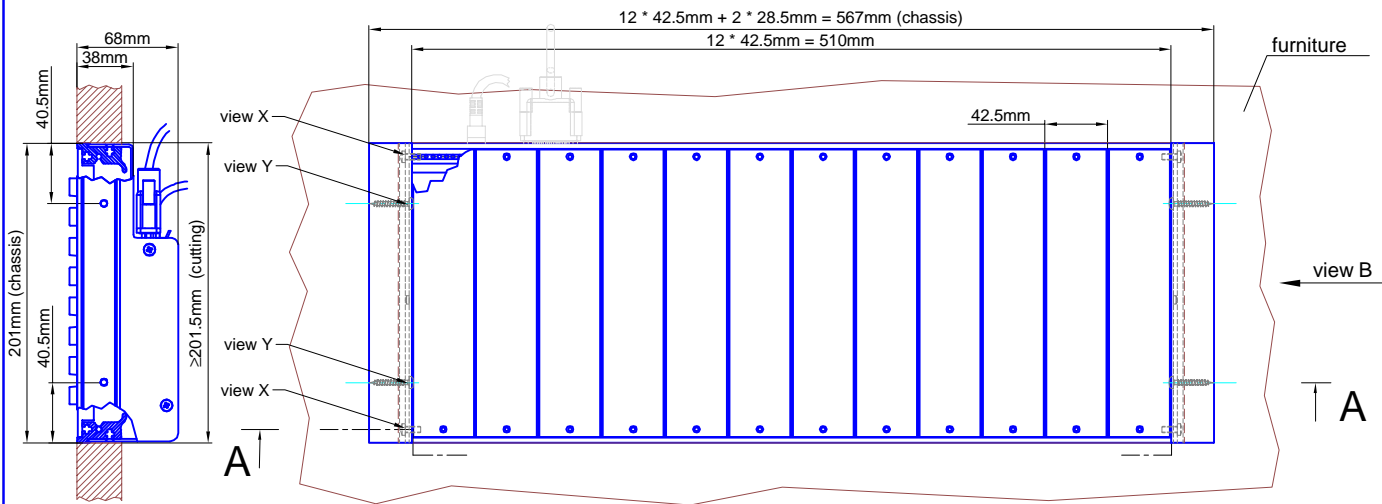

view Z:

further details, see view X (next page):

Cutout for Table-Installation Frame of Mixing Console 52/MX.
For dimensions of Table-Installation Frame, see next page!

Housing changed to rack version, 4. Februar 2010

DHD GmbH
Haferkornstraße 5
04129 Leipzig / Germany
Phone: + 49 341 5897020
Fax: + 49 341 5897022

Name: Miethling | Date: 02.05.2012
File: 52-3662_dimension_2.dwg

Scale:

Dimensions cutout for Table-Inst. Frame
of Mixing Consoles 52/MX s-size

52-3662

Page:
1 / 2

cut A - A

view B:

view X, scale 1:1

view Y, scale 1:1

Housing changed to rack version, 4. Februar 2010

Specifications and design are subject to change without notice. The content of this document is for information only. The information presented in this document does not form part of any quotation or contract, is believed to be accurate and reliable and may be changed without notice. No liability will be accepted by the publisher for any consequence of its use. Publication thereof does neither convey nor imply any license under patent- or other industrial or intellectual property rights.

DHD GmbH
 Haferkornstraße 5
 04129 Leipzig / Germany
 Phone: + 49 341 5897020
 Fax: + 49 341 5897022

Name: Miethling Date: 02.05.2012
 File: 52-3662_dimension_2.dwg

Scale 1:5 (DIN A3)

Dimension 52/MX S-size Table Inst. Frame
 12 positions, S-size 193x42.5mm