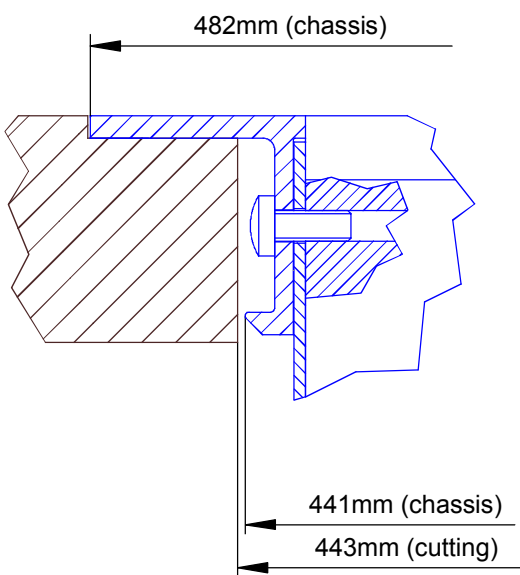

DHD GmbH
Haferkornstraße 5
04129 Leipzig / Germany
Phone: + 49 341 5897020
Fax: + 49 341 5897022

Name: Miethling Date: 28.10.2013
File: 52-3660g_dimension_2.dwg

Scale:

Dimensions cutout for Table-Inst. Frame
of Mixing Consoles 52/MX s-size

52-3660B / 52-3660G

Page:
1 / 2

view B:

view X, scale 1:1

view Y, scale 1:1

Housing changed to rack version, 4. Februar 2010

Specifications and design are subject to change without notice. The content of this document is for information only. The information presented in this document does not form part of any quotation or contract, is believed to be accurate and reliable and may be changed without notice. No liability will be accepted by the publisher for any consequence of its use. Publication thereof does neither convey nor imply any license under patent- or other industrial or intellectual property rights.

DHD GmbH
 Haferkornstraße 5
 04129 Leipzig / Germany
 Phone: + 49 341 5897020
 Fax: + 49 341 5897022

Name: Miethling Date: 28.10.2013
 File: 52-3660g_dimension_2.dwg

Scale 1:5 (DIN A4)

Dimension 52/MX S-size Table Inst. Frame
 10 positions, S-size 193x42.5mm