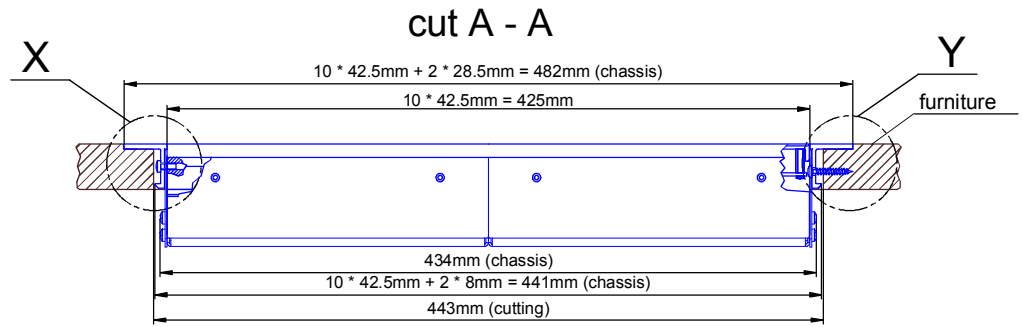

view Z:

further details, see view X (next page):

Cutout for Table-Installation Frame of Mixing Console 52/MX.
For dimensions of Table-Installation Frame, see next page!

Housing changed to rack version, 4. Februar 2010

DHD GmbH
Haferkornstraße 5
04129 Leipzig / Germany
Phone: + 49 341 5897020
Fax: + 49 341 5897022

Name: Miethling Date: 28.10.2013
File: 52-3660g_dimension_2.dwg

Scale:

Dimensions cutout for Table-Inst. Frame
of Mixing Consoles 52/MX s-size

52-3660B / 52-3660G

Page:
1 / 2

view B:

view X, scale 1:1

view Y, scale 1:1

Housing changed to rack version, 4. Februar 2010

Specifications and design are subject to change without notice. The content of this document is for information only. The information presented in this document does not form part of any quotation or contract, is believed to be accurate and reliable and may be changed without notice. No liability will be accepted by the publisher for any consequence of its use. Publication thereof does neither convey nor imply any license under patent- or other industrial or intellectual property rights.

DHD GmbH
 Haferkornstraße 5
 04129 Leipzig / Germany
 Phone: + 49 341 5897020
 Fax: + 49 341 5897022

Name: Miethling Date: 28.10.2013
 File: 52-3660g_dimension_2.dwg

Scale 1:5 (DIN A4)

Dimension 52/MX S-size Table Inst. Frame
 10 positions, S-size 193x42.5mm