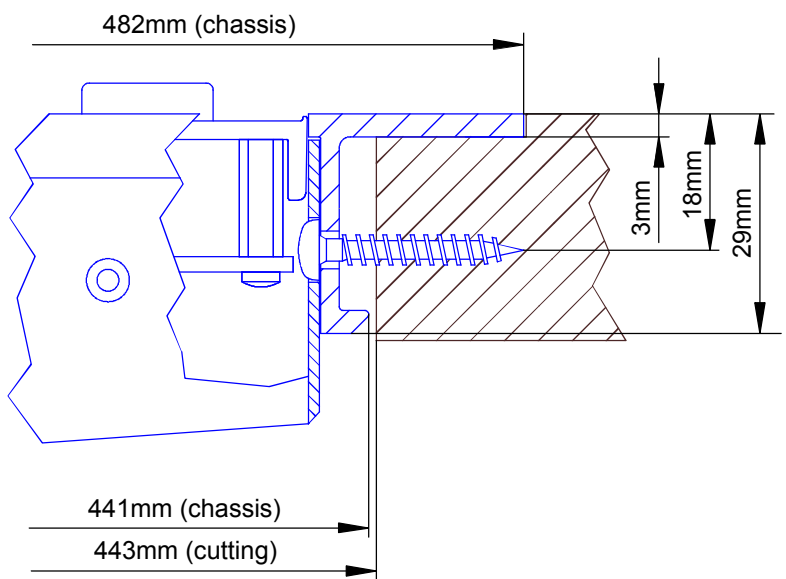

DHD GmbH
Haferkornstraße 5
04129 Leipzig / Germany
Phone: + 49 341 5897020
Fax: + 49 341 5897022

Name: Miethling Date: 28.10.2013
File: 52-3660g_dimension_2.dwg

Scale:

Dimensions cutout for Table-Inst. Frame
of Mixing Consoles 52/MX s-size

52-3660B / 52-3660G

Page:
1 / 2

view B:

view X, scale 1:1

view Y, scale 1:1

Housing changed to rack version, 4. Februar 2010

Specifications and design are subject to change without notice. The content of this document is for information only. The information presented in this document does not form part of any quotation or contract, is believed to be accurate and reliable and may be changed without notice. No liability will be accepted by the publisher for any consequence of its use. Publication thereof does neither convey nor imply any license under patent- or other industrial or intellectual property rights.

DHD GmbH
 Haferkornstraße 5
 04129 Leipzig / Germany
 Phone: + 49 341 5897020
 Fax: + 49 341 5897022

Name: Miethling Date: 28.10.2013
 File: 52-3660g_dimension_2.dwg

Scale 1:5 (DIN A4)

Dimension 52/MX S-size Table Inst. Frame
 10 positions, S-size 193x42.5mm