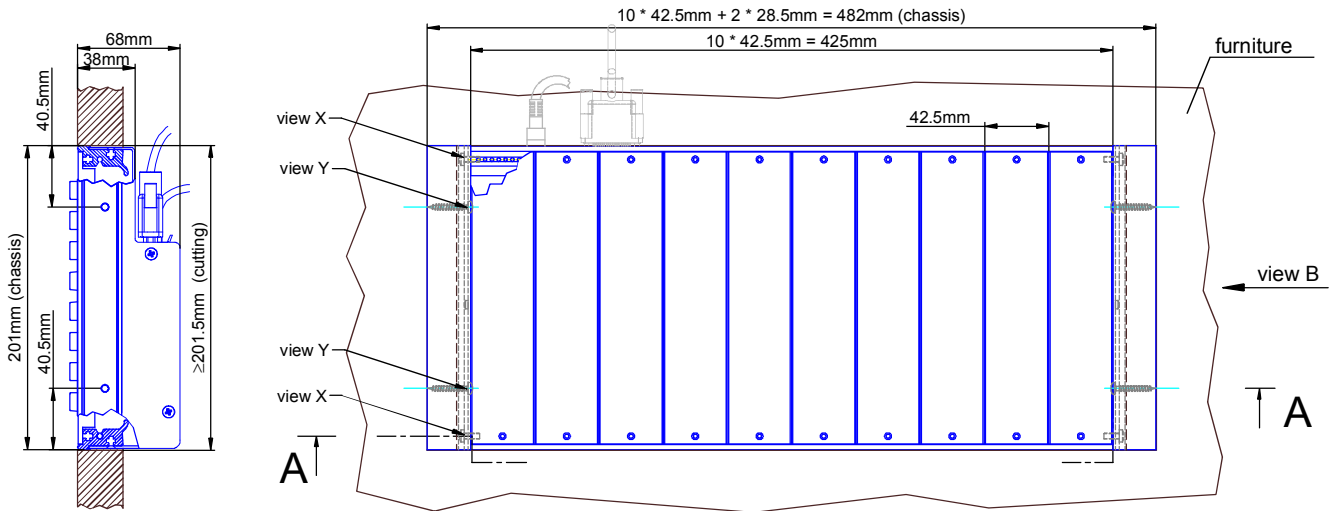

view Z:

further details, see view X (next page):

Cutout for Table-Installation Frame of Mixing Console 52/MX.
For dimensions of Table-Installation Frame, see next page!

Housing changed to rack version, 4. Februar 2010

DHD GmbH
Haferkornstraße 5
04129 Leipzig / Germany
Phone: + 49 341 5897020
Fax: + 49 341 5897022

Name: Miethling Date: 28.10.2013
File: 52-3660g_dimension_2.dwg

Scale:

Dimensions cutout for Table-Inst. Frame
of Mixing Consoles 52/MX s-size

52-3660B / 52-3660G

Page:
1 / 2

view B:

view X, scale 1:1

view Y, scale 1:1

Housing changed to rack version, 4. Februar 2010

Specifications and design are subject to change without notice. The content of this document is for information only. The information presented in this document does not form part of any quotation or contract, is believed to be accurate and reliable and may be changed without notice. No liability will be accepted by the publisher for any consequence of its use. Publication thereof does neither convey nor imply any license under patent- or other industrial or intellectual property rights.

DHD GmbH
 Haferkornstraße 5
 04129 Leipzig / Germany
 Phone: + 49 341 5897020
 Fax: + 49 341 5897022

Name: Miethling Date: 28.10.2013
 File: 52-3660g_dimension_2.dwg

Scale 1:5 (DIN A4)

Dimension 52/MX S-size Table Inst. Frame
 10 positions, S-size 193x42.5mm