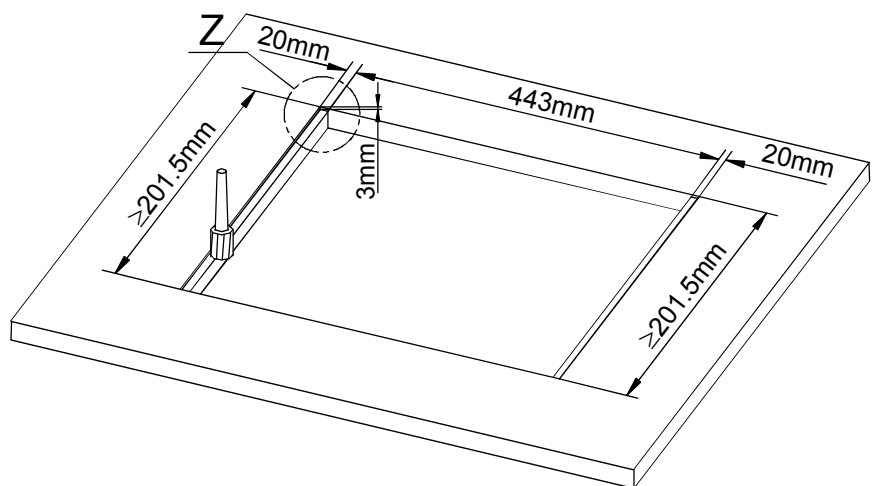

view Z:

further details, see view X (next page):

Cutout for Table-Installation Frame of Mixing Console 52/MX.
For dimensions of Table-Installation Frame, see next page!

Housing changed to rack version, 4. Februar 2010

DHD GmbH
Haferkornstraße 5
04129 Leipzig / Germany
Phone: + 49 341 5897020
Fax: + 49 341 5897022

Name: Miethling Date: 28.10.2013
File: 52-3660g_dimension_2.dwg

Scale:

Dimensions cutout for Table-Inst. Frame
of Mixing Consoles 52/MX s-size

52-3660B / 52-3660G

Page:
1 / 2

view B:

view X, scale 1:1

view Y, scale 1:1

Housing changed to rack version, 4. Februar 2010

Specifications and design are subject to change without notice. The content of this document is for information only. The information presented in this document does not form part of any quotation or contract, is believed to be accurate and reliable and may be changed without notice. No liability will be accepted by the publisher for any consequence of its use. Publication thereof does neither convey nor imply any license under patent- or other industrial or intellectual property rights.

DHD GmbH
 Haferkornstraße 5
 04129 Leipzig / Germany
 Phone: + 49 341 5897020
 Fax: + 49 341 5897022

Name: Miethling Date: 28.10.2013
 File: 52-3660g_dimension_2.dwg

Scale 1:5 (DIN A4)

Dimension 52/MX S-size Table Inst. Frame
 10 positions, S-size 193x42.5mm