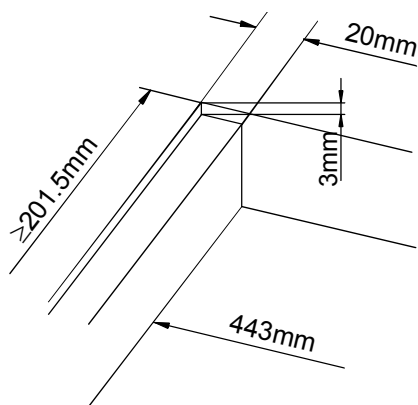

view Z:

further details, see view X (next page):

Cutout for Table-Installation Frame of Mixing Console 52/MX.
For dimensions of Table-Installation Frame, see next page!

Housing changed to rack version, 4. Februar 2010

DHD GmbH
Haferkornstraße 5
04129 Leipzig / Germany
Phone: + 49 341 5897020
Fax: + 49 341 5897022

Name: Miethling Date: 28.10.2013
File: 52-3660g_dimension_2.dwg

Scale:

Dimensions cutout for Table-Inst. Frame
of Mixing Consoles 52/MX s-size

52-3660B / 52-3660G

Page:
1 / 2

view B:

view X, scale 1:1

view Y, scale 1:1

Housing changed to rack version, 4. Februar 2010

Specifications and design are subject to change without notice. The content of this document is for information only. The information presented in this document does not form part of any quotation or contract, is believed to be accurate and reliable and may be changed without notice. No liability will be accepted by the publisher for any consequence of its use. Publication thereof does neither convey nor imply any license under patent- or other industrial or intellectual property rights.

DHD GmbH
 Haferkornstraße 5
 04129 Leipzig / Germany
 Phone: + 49 341 5897020
 Fax: + 49 341 5897022

Name: Miethling Date: 28.10.2013
 File: 52-3660g_dimension_2.dwg

Scale 1:5 (DIN A4)

Dimension 52/MX S-size Table Inst. Frame
 10 positions, S-size 193x42.5mm