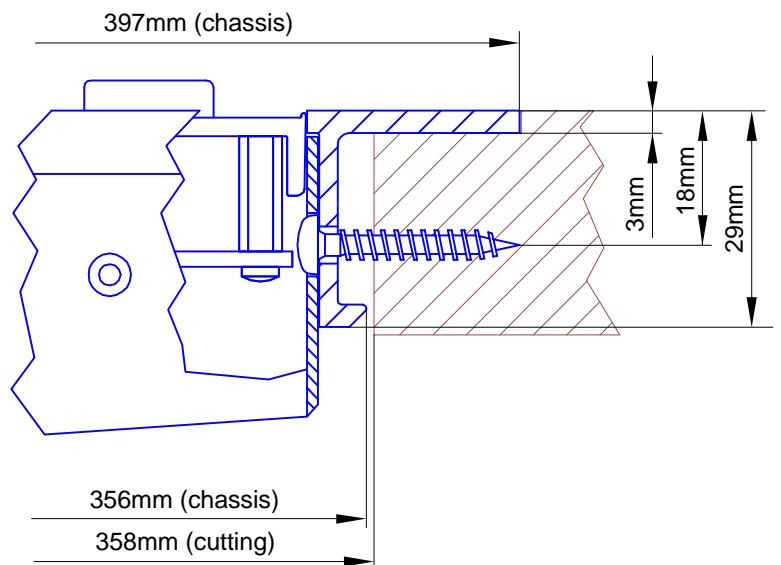

DHD GmbH
Haferkornstraße 5
04129 Leipzig / Germany
Phone: + 49 341 5897020
Fax: + 49 341 5897022

Name: Miethling Date: 02.05.2012
File: 52-3658_dimension_2.dwg

Scale:

Dimensions cutout for Table-Inst. Frame
of Mixing Consoles 52/MX s-size

52-3658

Page:
1 / 2

cut A - A

view B:

view X, scale 1:1

view Y, scale 1:1

Housing changed to rack version, 4. Februar 2010

Specifications and design are subject to change without notice. The content of this document is for information only. The information presented in this document does not form part of any quotation or contract, is believed to be accurate and reliable and may be changed without notice. No liability will be accepted by the publisher for any consequence of its use. Publication thereof does neither convey nor imply any license under patent- or other industrial or intellectual property rights.

DHD GmbH
 Haferkornstraße 5
 04129 Leipzig / Germany
 Phone: + 49 341 5897020
 Fax: + 49 341 5897022

Name: Miethling Date: 02.05.2012
 File: 52-3658_dimension_2.dwg

Scale 1:5 (DIN A4)

Dimension 52/MX S-size Table Inst. Frame
 8 positions, S-size 193x42.5mm