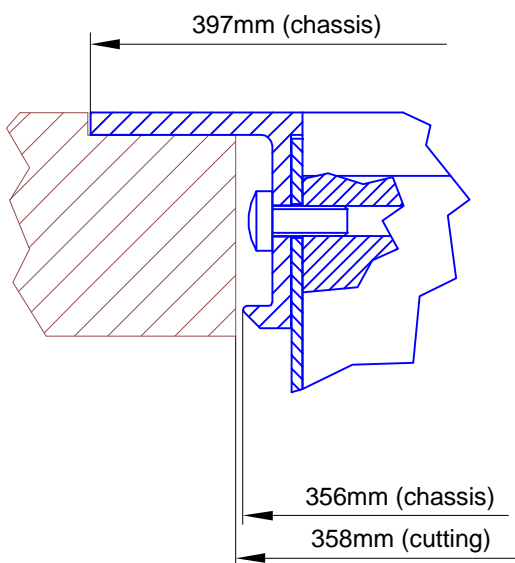

DHD GmbH
Haferkornstraße 5
04129 Leipzig / Germany
Phone: + 49 341 5897020
Fax: + 49 341 5897022

Name: Miethling Date: 02.05.2012
File: 52-3658_dimension_2.dwg

Scale:

Dimensions cutout for Table-Inst. Frame
of Mixing Consoles 52/MX s-size

52-3658

Page:
1 / 2

cut A - A

view B:

view X, scale 1:1

view Y, scale 1:1

Housing changed to rack version, 4. Februar 2010

Specifications and design are subject to change without notice. The content of this document is for information only. The information presented in this document does not form part of any quotation or contract, is believed to be accurate and reliable and may be changed without notice. No liability will be accepted by the publisher for any consequence of its use. Publication thereof does neither convey nor imply any license under patent- or other industrial or intellectual property rights.

DHD GmbH
 Haferkornstraße 5
 04129 Leipzig / Germany
 Phone: + 49 341 5897020
 Fax: + 49 341 5897022

Name: Miethling Date: 02.05.2012
 File: 52-3658_dimension_2.dwg

Scale 1:5 (DIN A4)

Dimension 52/MX S-size Table Inst. Frame
 8 positions, S-size 193x42.5mm