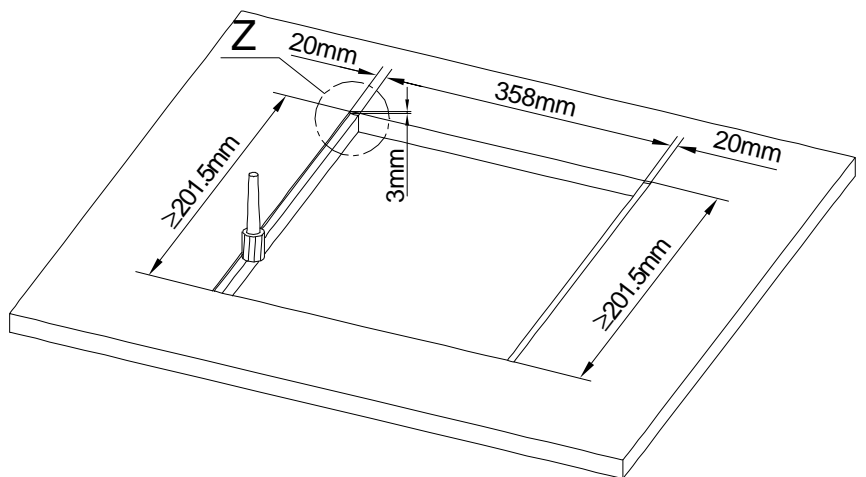

view Z:

further details, see
view X (next page):

Cutout for Table-Installation Frame of Mixing Console 52/MX.
For dimensions of Table-Installation Frame, see next page!

Housing changed to rack version, 4. Februar 2010

DHD GmbH
Haferkornstraße 5
04129 Leipzig / Germany
Phone: + 49 341 5897020
Fax: + 49 341 5897022

Name: Miethling Date: 02.05.2012
File: 52-3658_dimension_2.dwg

Scale:

Dimensions cutout for Table-Inst. Frame
of Mixing Consoles 52/MX s-size

DHD GmbH
 Haferkornstraße 5
 04129 Leipzig / Germany
 Phone: + 49 341 5897020
 Fax: + 49 341 5897022

Name: Miethling Date: 02.05.2012
 File: 52-3658_dimension_2.dwg

Scale 1:5 (DIN A4)

Dimension 52/MX S-size Table Inst. Frame
 8 positions, S-size 193x42.5mm