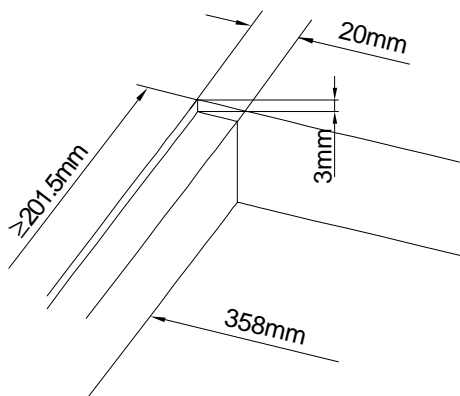

view Z:

further details, see
view X (next page):

Cutout for Table-Installation Frame of Mixing Console 52/MX.
For dimensions of Table-Installation Frame, see next page!

Housing changed to rack version, 4. Februar 2010

DHD GmbH
Haferkornstraße 5
04129 Leipzig / Germany
Phone: + 49 341 5897020
Fax: + 49 341 5897022

Name: Miethling Date: 02.05.2012
File: 52-3658_dimension_2.dwg

Scale:

Dimensions cutout for Table-Inst. Frame
of Mixing Consoles 52/MX s-size

52-3658

Page:
1 / 2

cut A - A

view B:

view X, scale 1:1

view Y, scale 1:1

Housing changed to rack version, 4. Februar 2010

Specifications and design are subject to change without notice. The content of this document is for information only. The information presented in this document does not form part of any quotation or contract, is believed to be accurate and reliable and may be changed without notice. No liability will be accepted by the publisher for any consequence of its use. Publication thereof does neither convey nor imply any license under patent- or other industrial or intellectual property rights.

DHD GmbH
 Haferkornstraße 5
 04129 Leipzig / Germany
 Phone: + 49 341 5897020
 Fax: + 49 341 5897022

Name: Miethling Date: 02.05.2012
 File: 52-3658_dimension_2.dwg

Scale 1:5 (DIN A4)

Dimension 52/MX S-size Table Inst. Frame
 8 positions, S-size 193x42.5mm