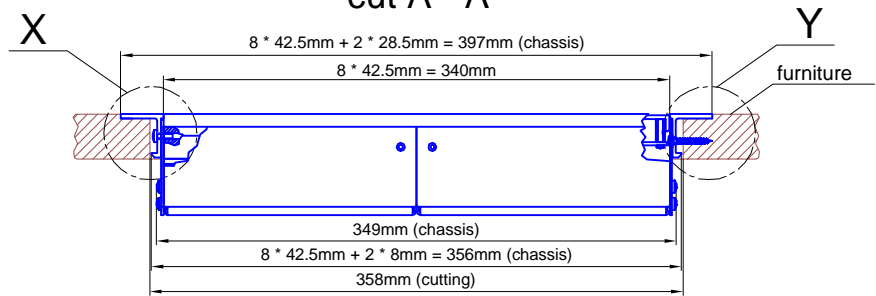

DHD GmbH
Haferkornstraße 5
04129 Leipzig / Germany
Phone: + 49 341 5897020
Fax: + 49 341 5897022

Name: Miethling Date: 02.05.2012
File: 52-3658_dimension_2.dwg

Scale:

Dimensions cutout for Table-Inst. Frame
of Mixing Consoles 52/MX s-size

52-3658

Page:
1 / 2

cut A - A

view B:

view X, scale 1:1

view Y, scale 1:1

Housing changed to rack version, 4. Februar 2010

Specifications and design are subject to change without notice. The content of this document is for information only. The information presented in this document does not form part of any quotation or contract, is believed to be accurate and reliable and may be changed without notice. No liability will be accepted by the publisher for any consequence of its use. Publication thereof does neither convey nor imply any license under patent- or other industrial or intellectual property rights.

DHD GmbH
 Haferkornstraße 5
 04129 Leipzig / Germany
 Phone: + 49 341 5897020
 Fax: + 49 341 5897022

Name: Miethling Date: 02.05.2012
 File: 52-3658_dimension_2.dwg

Scale 1:5 (DIN A4)

Dimension 52/MX S-size Table Inst. Frame
 8 positions, S-size 193x42.5mm