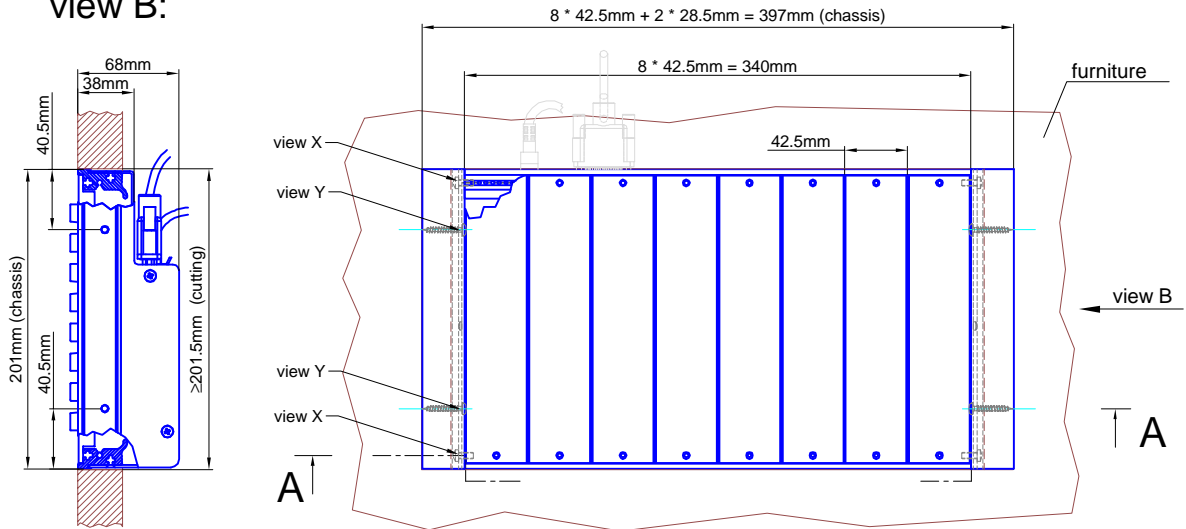

view Z:

further details, see
view X (next page):

Cutout for Table-Installation Frame of Mixing Console 52/MX.
For dimensions of Table-Installation Frame, see next page!

Housing changed to rack version, 4. Februar 2010

DHD GmbH
Haferkornstraße 5
04129 Leipzig / Germany
Phone: + 49 341 5897020
Fax: + 49 341 5897022

Name: Miethling Date: 02.05.2012
File: 52-3658_dimension_2.dwg

Scale:

Dimensions cutout for Table-Inst. Frame
of Mixing Consoles 52/MX s-size

52-3658

Page:
1 / 2

cut A - A

view B:

view X, scale 1:1

view Y, scale 1:1

Housing changed to rack version, 4. Februar 2010

Specifications and design are subject to change without notice. The content of this document is for information only. The information presented in this document does not form part of any quotation or contract, is believed to be accurate and reliable and may be changed without notice. No liability will be accepted by the publisher for any consequence of its use. Publication thereof does neither convey nor imply any license under patent- or other industrial or intellectual property rights.

DHD GmbH
 Haferkornstraße 5
 04129 Leipzig / Germany
 Phone: + 49 341 5897020
 Fax: + 49 341 5897022

Name: Miethling Date: 02.05.2012
 File: 52-3658_dimension_2.dwg

Scale 1:5 (DIN A4)

Dimension 52/MX S-size Table Inst. Frame
 8 positions, S-size 193x42.5mm