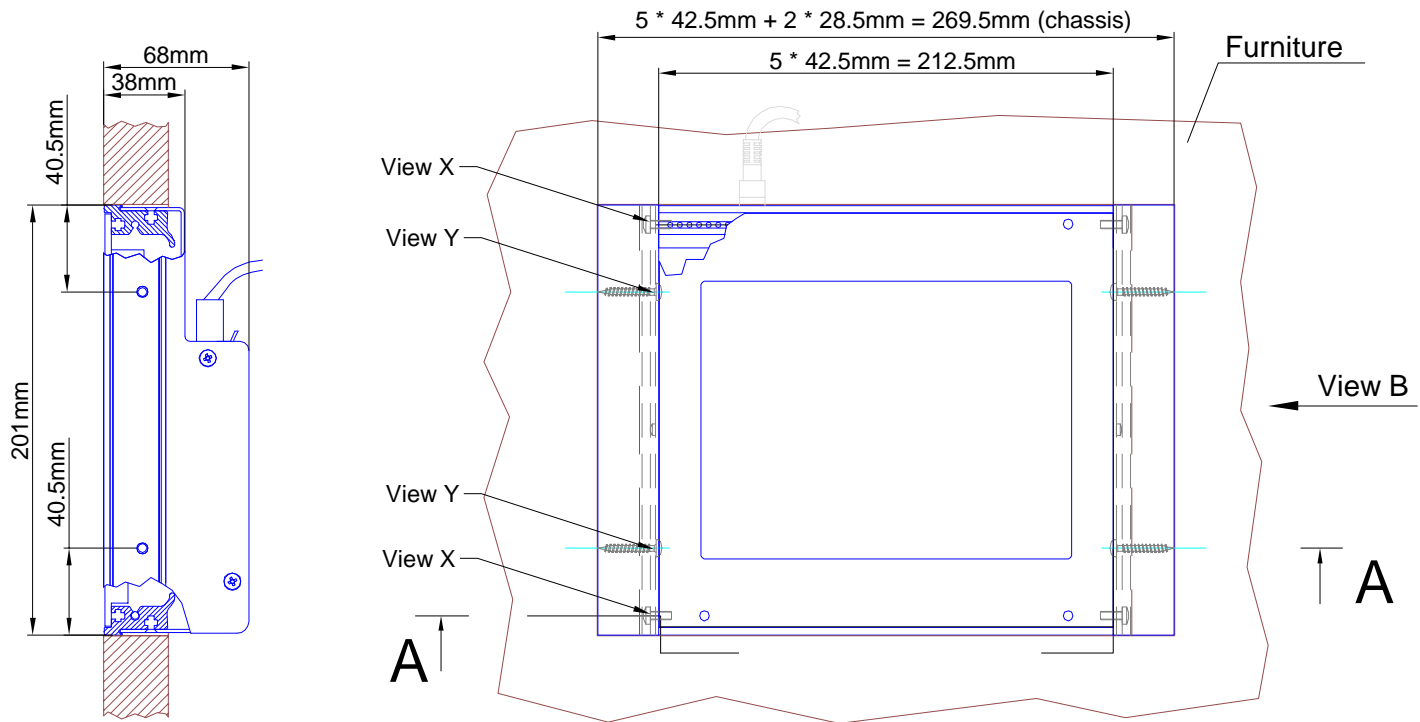

Cut A - A

View B:

View X scale 1:1

View Y scale 1:1

Housing changed to rack version, 4. Februar 2010

DHD GmbH Haferkornstraße 5 04129 Leipzig / Germany Phone: + 49 341 5897020 Fax: + 49 341 5897022		Scale 1:5 (DIN A3)	
Name: Miethling		Dimension 52/MX S-size Table Inst. Frame 1 TFT (5 positions), S-size 193x42.5mm	
Date: 04.02.2010		52-3655B	Page: 1 / 1
File: 52-3655B_dimension_2.dwg			