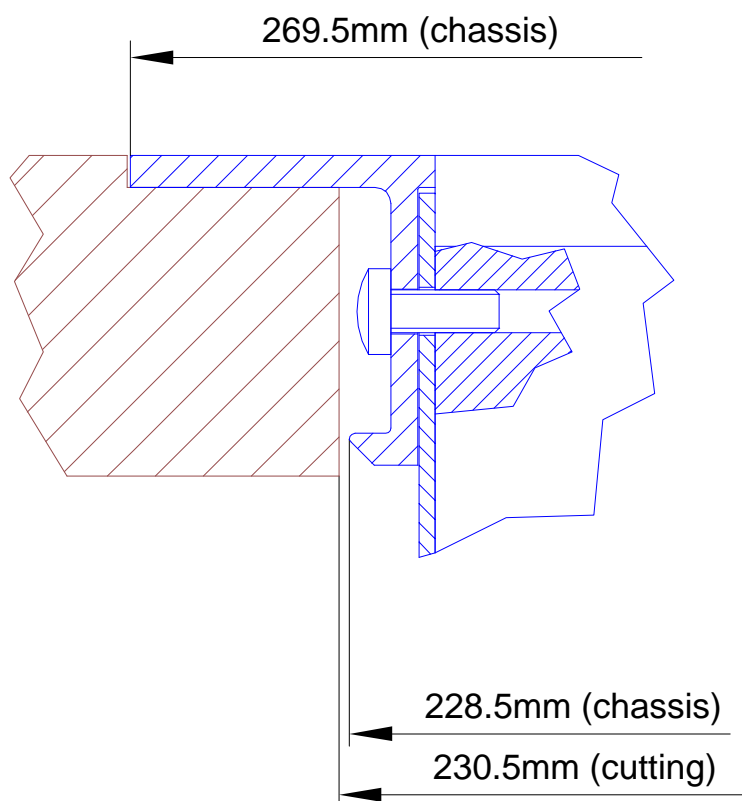

Cut A - A

View B:

View X scale 1:1

View Y scale 1:1

Housing changed to rack version, 4. Februar 2010

DHD GmbH Haferkornstraße 5 04129 Leipzig / Germany Phone: + 49 341 5897020 Fax: + 49 341 5897022		Scale 1:5 (DIN A3)	
Name: Miethling		Dimension 52/MX S-size Table Inst. Frame 1 TFT (5 positions), S-size 193x42.5mm	
Date: 04.02.2010		52-3655B	Page: 1 / 1
File: 52-3655B_dimension_2.dwg			