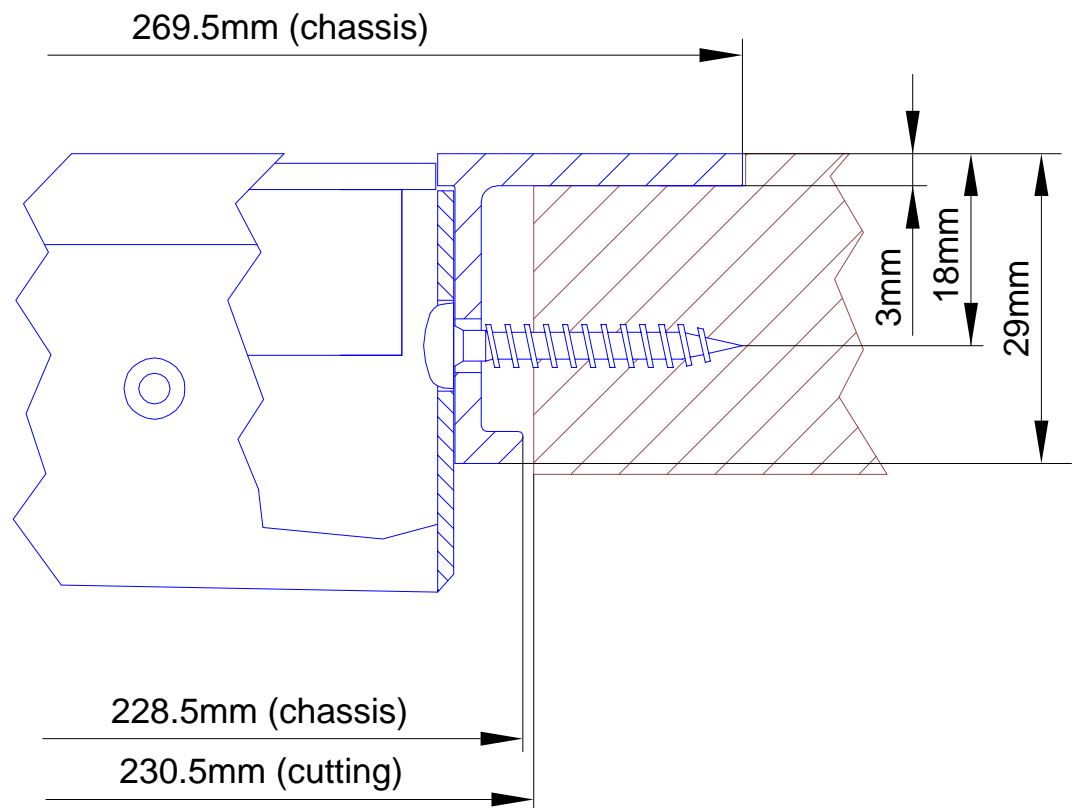

Cut A - A

View B:

View X scale 1:1

View Y scale 1:1

Housing changed to rack version, 4. Februar 2010

DHD GmbH Haferkornstraße 5 04129 Leipzig / Germany Phone: + 49 341 5897020 Fax: + 49 341 5897022		Scale 1:5 (DIN A3)	
Name: Miethling		Dimension 52/MX S-size Table Inst. Frame 1 TFT (5 positions), S-size 193x42.5mm	
Date: 04.02.2010		52-3655B	Page: 1 / 1
File: 52-3655B_dimension_2.dwg			