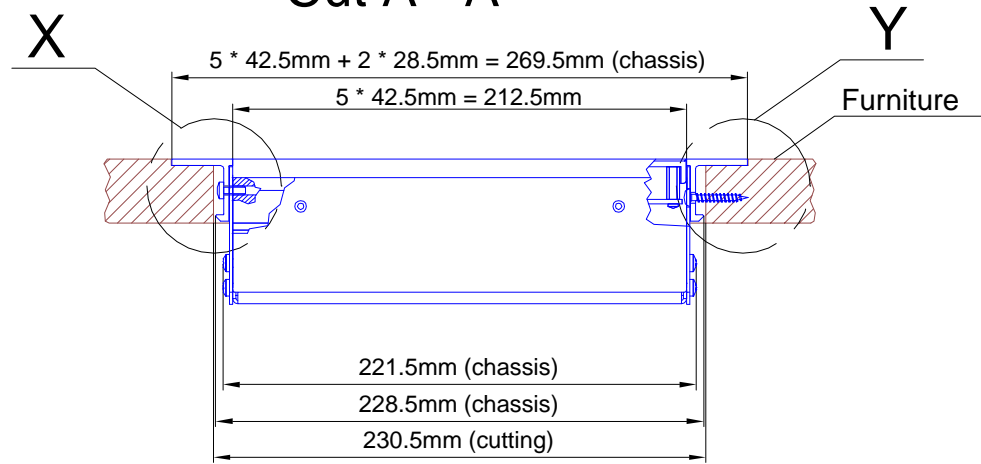

Cut A - A

View B:

View X scale 1:1

View Y scale 1:1

Housing changed to rack version, 4. Februar 2010

DHD GmbH Haferkornstraße 5 04129 Leipzig / Germany Phone: + 49 341 5897020 Fax: + 49 341 5897022		Scale 1:5 (DIN A3)	
Name: Miethling		Dimension 52/MX S-size Table Inst. Frame 1 TFT (5 positions), S-size 193x42.5mm	
Date: 04.02.2010		52-3655B	Page: 1 / 1
File: 52-3655B_dimension_2.dwg			