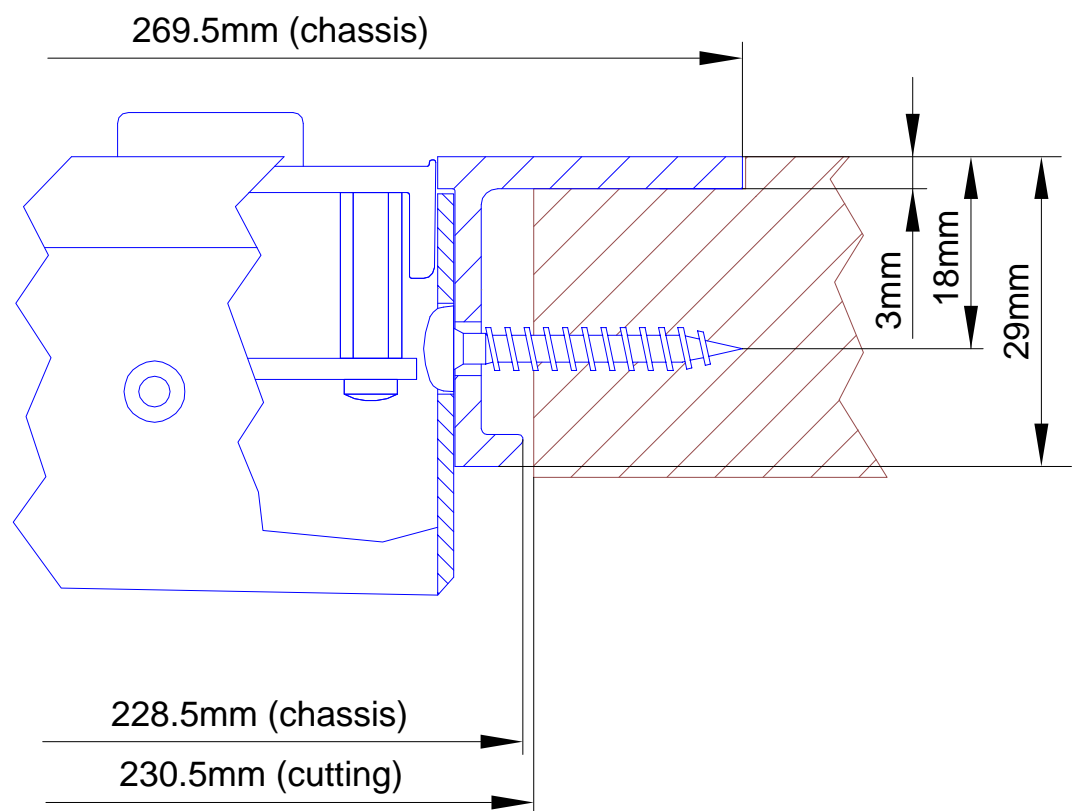

Cut A - A

View B:

View X scale 1:1

View Y scale 1:1

Housing changed to rack version, 4. Februar 2010

DHD GmbH Haferkornstraße 5 04129 Leipzig / Germany Phone: + 49 341 5897020 Fax: + 49 341 5897022		Scale 1:5 (DIN A3)	
Name: Miethling Date: 04.02.2010		Dimension 52/MX S-size Table Inst. Frame 5 positions, S-size 193x42.5mm	
File: 52-3655A_dimension_2.dwg		52-3655A	Page: 1 / 1