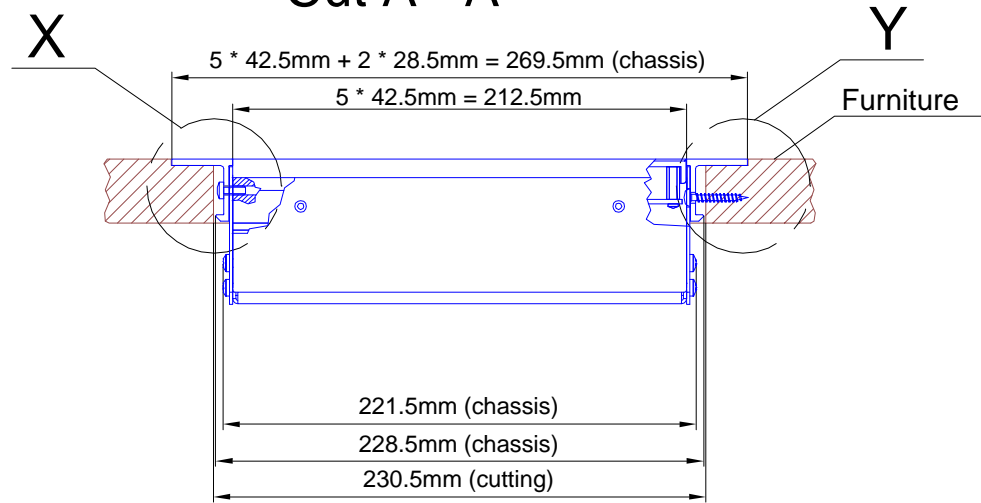

Cut A - A

View B:

View X scale 1:1

View Y scale 1:1

Housing changed to rack version, 4. Februar 2010

DHD GmbH Haferkornstraße 5 04129 Leipzig / Germany Phone: + 49 341 5897020 Fax: + 49 341 5897022		Scale 1:5 (DIN A3)	
Name: Miethling Date: 04.02.2010		Dimension 52/MX S-size Table Inst. Frame 5 positions, S-size 193x42.5mm	
File: 52-3655A_dimension_2.dwg		52-3655A	Page: 1 / 1