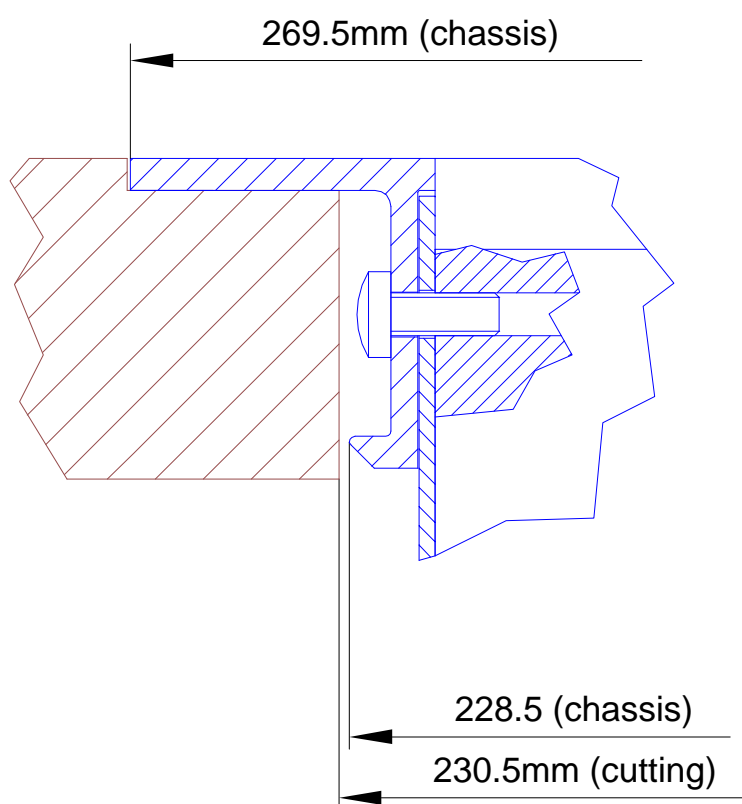

Cut A - A

View B:

View X scale 1:1

View Y scale 1:1

Housing changed to rack version, 4. Februar 2010

DHD GmbH Haferkornstraße 5 04129 Leipzig / Germany Phone: + 49 341 5897020 Fax: + 49 341 5897022		Scale 1:5 (DIN A3)	
Name: Miethling Date: 04.02.2010		Dimension 52/MX S-size Table Inst. Frame 5 positions, S-size 193x42.5mm	
File: 52-3655A_dimension_2.dwg		52-3655A	Page: 1 / 1