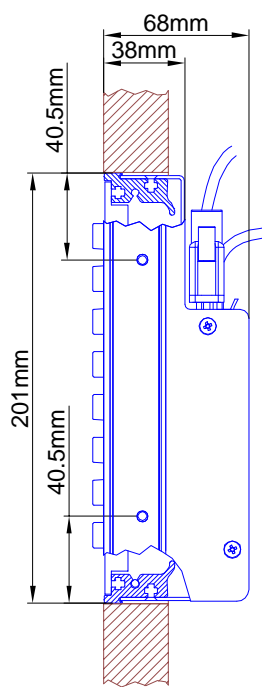

Cut A - A

View B:

View X scale 1:1

View Y scale 1:1

Housing changed to rack version, 4. Februar 2010

DHD GmbH Haferkornstraße 5 04129 Leipzig / Germany Phone: + 49 341 5897020 Fax: + 49 341 5897022		Scale 1:5 (DIN A3)	
Name: Miethling Date: 04.02.2010		Dimension 52/MX S-size Table Inst. Frame 5 positions, S-size 193x42.5mm	
File: 52-3655A_dimension_2.dwg		52-3655A	Page: 1 / 1