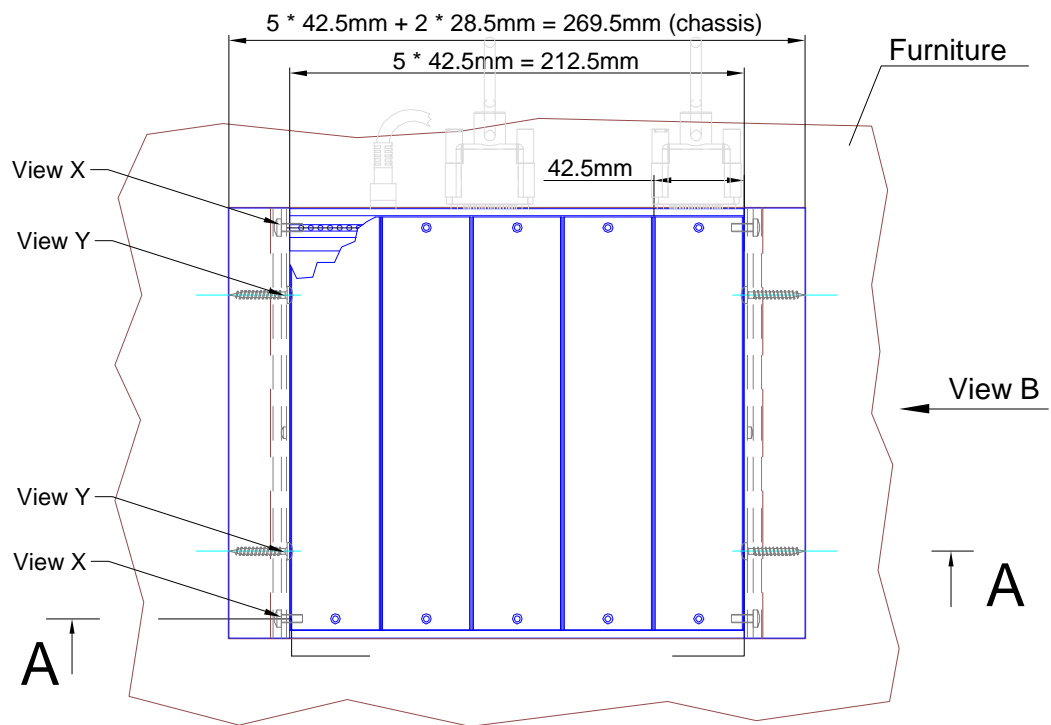

Cut A - A

View B:

View X scale 1:1

View Y scale 1:1

Housing changed to rack version, 4. Februar 2010

DHD GmbH Haferkornstraße 5 04129 Leipzig / Germany Phone: + 49 341 5897020 Fax: + 49 341 5897022		Scale 1:5 (DIN A3)	
Name: Miethling Date: 04.02.2010		Dimension 52/MX S-size Table Inst. Frame 5 positions, S-size 193x42.5mm	
File: 52-3655A_dimension_2.dwg		52-3655A	Page: 1 / 1