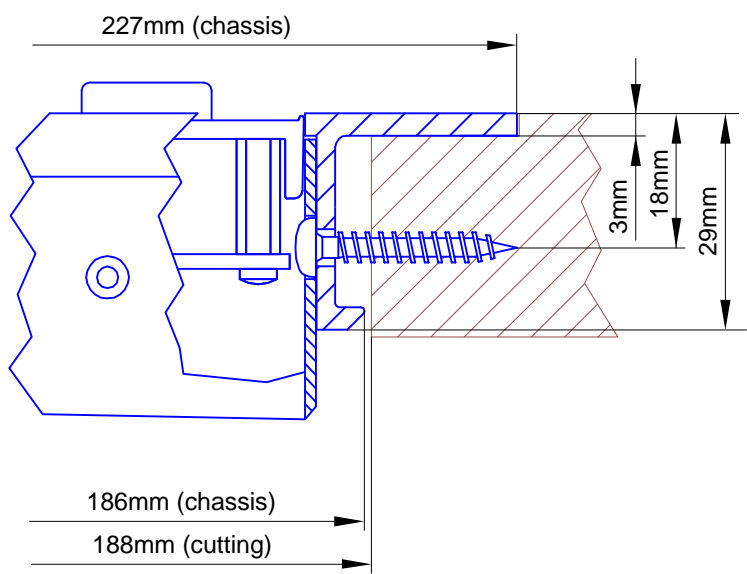

view Z:

further details, see view X (next page):

Cutout for Table-Installation Frame of Mixing Console 52/MX.
For dimensions of Table-Installation Frame, see next page!

Housing changed to rack version, 4. Februar 2010

DHD GmbH
Haferkornstraße 5
04129 Leipzig / Germany
Phone: + 49 341 5897020
Fax: + 49 341 5897022

Name: Miethling | Date: 02.05.2012
File: 52-3654_dimension_2.dwg

Scale:

Dimensions cutout for Table-Inst. Frame
of Mixing Consoles 52/MX s-size

52-3654

Page:
1 / 2

view B:

view X, scale 1:1

view Y, scale 1:1

Housing changed to rack version, 4. Februar 2010

Specifications and design are subject to change without notice. The content of this document is for information only. The information presented in this document does not form part of any quotation or contract, is believed to be accurate and reliable and may be changed without notice. No liability will be accepted by the publisher for any consequence of its use. Publication thereof does neither convey nor imply any license under patent- or other industrial or intellectual property rights.

DHD GmbH
 Haferkornstraße 5
 04129 Leipzig / Germany
 Phone: + 49 341 5897020
 Fax: + 49 341 5897022

Name: Miethling Date: 02.05.2012
 File: 52-3654_dimension_2.dwg

Scale 1:5 (DIN A4)	
Dimension 52/MX S-size Table Inst. Frame 4 positions, S-size 193x42.5mm	
52-3654	Page: 2 / 2