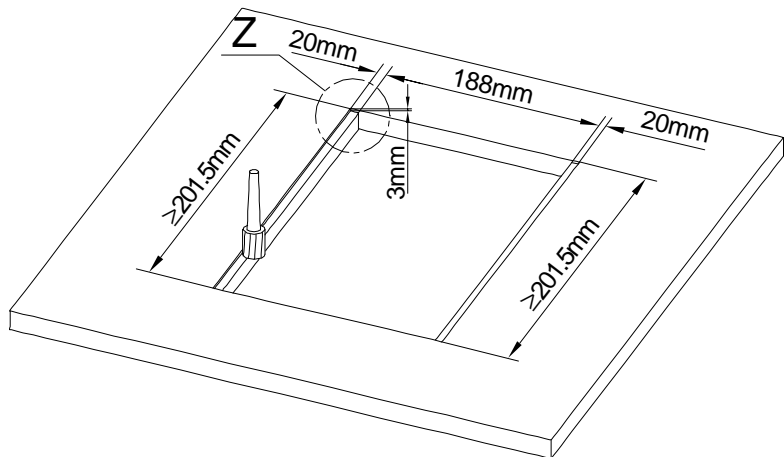

view Z:

further details, see view X (next page):

Cutout for Table-Installation Frame of Mixing Console 52/MX.
For dimensions of Table-Installation Frame, see next page!

Housing changed to rack version, 4. Februar 2010

DHD GmbH
Haferkornstraße 5
04129 Leipzig / Germany
Phone: + 49 341 5897020
Fax: + 49 341 5897022

Name: Miethling | Date: 02.05.2012
File: 52-3654_dimension_2.dwg

Scale:

Dimensions cutout for Table-Inst. Frame
of Mixing Consoles 52/MX s-size

DHD GmbH
 Haferkornstraße 5
 04129 Leipzig / Germany
 Phone: + 49 341 5897020
 Fax: + 49 341 5897022

Name: Miethling Date: 02.05.2012
 File: 52-3654_dimension_2.dwg

Scale 1:5 (DIN A4)	
Dimension 52/MX S-size Table Inst. Frame 4 positions, S-size 193x42.5mm	
52-3654	Page: 2 / 2