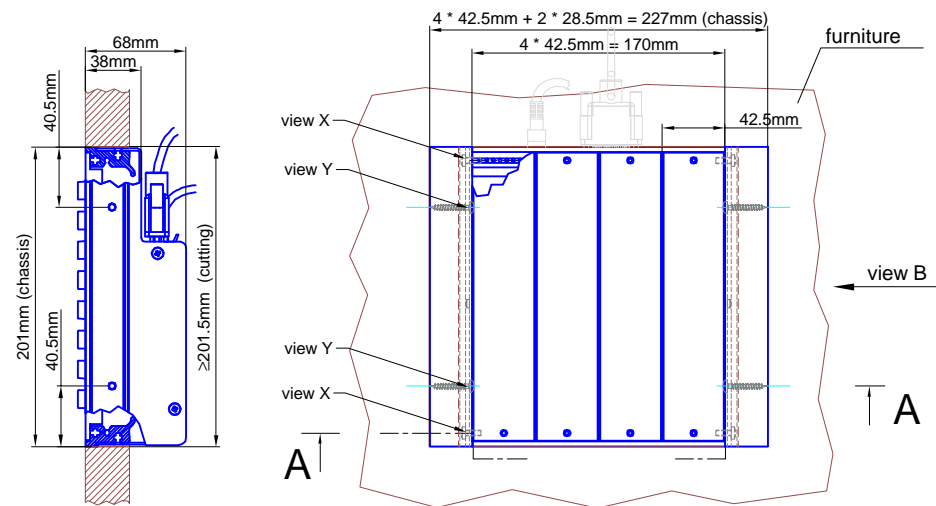

view Z:

further details, see view X (next page):

Cutout for Table-Installation Frame of Mixing Console 52/MX.
For dimensions of Table-Installation Frame, see next page!

Housing changed to rack version, 4. Februar 2010

DHD GmbH
Haferkornstraße 5
04129 Leipzig / Germany
Phone: + 49 341 5897020
Fax: + 49 341 5897022

Name: Miethling | Date: 02.05.2012
File: 52-3654_dimension_2.dwg

Scale:

Dimensions cutout for Table-Inst. Frame
of Mixing Consoles 52/MX s-size

52-3654

Page:
1 / 2

view B:

view X, scale 1:1

view Y, scale 1:1

Housing changed to rack version, 4. Februar 2010

Specifications and design are subject to change without notice. The content of this document is for information only. The information presented in this document does not form part of any quotation or contract, is believed to be accurate and reliable and may be changed without notice. No liability will be accepted by the publisher for any consequence of its use. Publication thereof does neither convey nor imply any license under patent- or other industrial or intellectual property rights.

DHD GmbH
 Haferkornstraße 5
 04129 Leipzig / Germany
 Phone: + 49 341 5897020
 Fax: + 49 341 5897022

Name: Miethling Date: 02.05.2012
 File: 52-3654_dimension_2.dwg

Scale 1:5 (DIN A4)	
Dimension 52/MX S-size Table Inst. Frame 4 positions, S-size 193x42.5mm	
52-3654	Page: 2 / 2