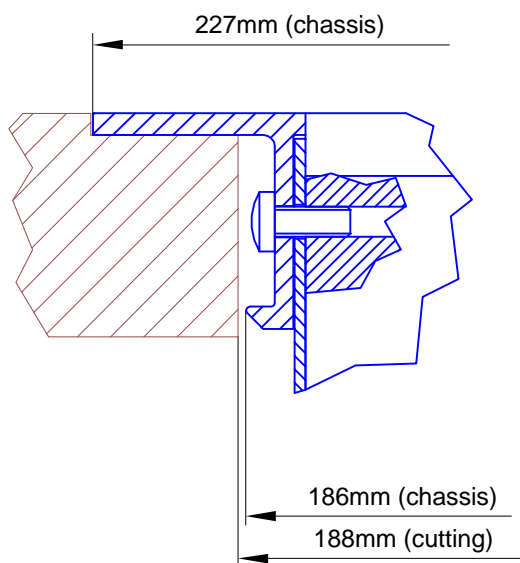

view Z:

further details, see view X (next page):

Cutout for Table-Installation Frame of Mixing Console 52/MX.
For dimensions of Table-Installation Frame, see next page!

Housing changed to rack version, 4. Februar 2010

DHD GmbH
Haferkornstraße 5
04129 Leipzig / Germany
Phone: + 49 341 5897020
Fax: + 49 341 5897022

Name: Miethling | Date: 02.05.2012
File: 52-3654_dimension_2.dwg

Scale:

Dimensions cutout for Table-Inst. Frame
of Mixing Consoles 52/MX s-size

52-3654

Page:
1 / 2

view B:

view X, scale 1:1

view Y, scale 1:1

Housing changed to rack version, 4. Februar 2010

Specifications and design are subject to change without notice. The content of this document is for information only. The information presented in this document does not form part of any quotation or contract, is believed to be accurate and reliable and may be changed without notice. No liability will be accepted by the publisher for any consequence of its use. Publication thereof does neither convey nor imply any license under patent- or other industrial or intellectual property rights.

DHD GmbH
 Haferkornstraße 5
 04129 Leipzig / Germany
 Phone: + 49 341 5897020
 Fax: + 49 341 5897022

Name: Miethling Date: 02.05.2012
 File: 52-3654_dimension_2.dwg

Scale 1:5 (DIN A4)	
Dimension 52/MX S-size Table Inst. Frame 4 positions, S-size 193x42.5mm	
52-3654	Page: 2 / 2