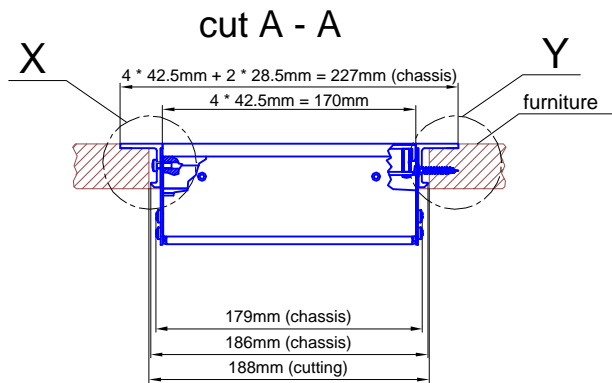

view Z:

further details, see view X (next page):

Cutout for Table-Installation Frame of Mixing Console 52/MX.
For dimensions of Table-Installation Frame, see next page!

Housing changed to rack version, 4. Februar 2010

DHD GmbH
Haferkornstraße 5
04129 Leipzig / Germany
Phone: + 49 341 5897020
Fax: + 49 341 5897022

Name: Miethling | Date: 02.05.2012
File: 52-3654_dimension_2.dwg

Scale:

Dimensions cutout for Table-Inst. Frame
of Mixing Consoles 52/MX s-size

52-3654

Page:
1 / 2

view B:

view X, scale 1:1

view Y, scale 1:1

Housing changed to rack version, 4. Februar 2010

Specifications and design are subject to change without notice. The content of this document is for information only. The information presented in this document does not form part of any quotation or contract, is believed to be accurate and reliable and may be changed without notice. No liability will be accepted by the publisher for any consequence of its use. Publication thereof does neither convey nor imply any license under patent- or other industrial or intellectual property rights.

DHD GmbH
 Haferkornstraße 5
 04129 Leipzig / Germany
 Phone: + 49 341 5897020
 Fax: + 49 341 5897022

Name: Miethling Date: 02.05.2012
 File: 52-3654_dimension_2.dwg

Scale 1:5 (DIN A4)	
Dimension 52/MX S-size Table Inst. Frame 4 positions, S-size 193x42.5mm	
52-3654	Page: 2 / 2