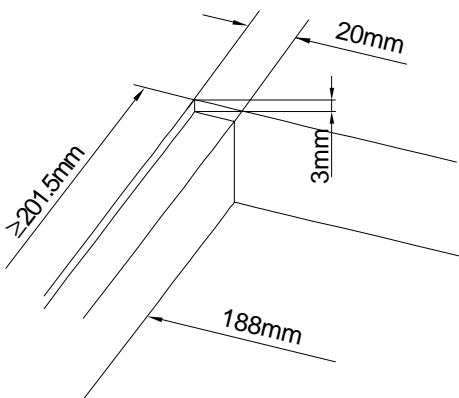

view Z:

further details, see view X (next page):

Cutout for Table-Installation Frame of Mixing Console 52/MX.
For dimensions of Table-Installation Frame, see next page!

Housing changed to rack version, 4. Februar 2010

DHD GmbH
Haferkornstraße 5
04129 Leipzig / Germany
Phone: + 49 341 5897020
Fax: + 49 341 5897022

Name: Miethling | Date: 02.05.2012
File: 52-3654_dimension_2.dwg

Scale:

Dimensions cutout for Table-Inst. Frame
of Mixing Consoles 52/MX s-size

52-3654

Page:
1 / 2

view B:

view X, scale 1:1

view Y, scale 1:1

Housing changed to rack version, 4. Februar 2010

Specifications and design are subject to change without notice. The content of this document is for information only. The information presented in this document does not form part of any quotation or contract, is believed to be accurate and reliable and may be changed without notice. No liability will be accepted by the publisher for any consequence of its use. Publication thereof does neither convey nor imply any license under patent- or other industrial or intellectual property rights.

DHD GmbH
 Haferkornstraße 5
 04129 Leipzig / Germany
 Phone: + 49 341 5897020
 Fax: + 49 341 5897022

Name: Miethling Date: 02.05.2012
 File: 52-3654_dimension_2.dwg

Scale 1:5 (DIN A4)	
Dimension 52/MX S-size Table Inst. Frame 4 positions, S-size 193x42.5mm	
52-3654	Page: 2 / 2