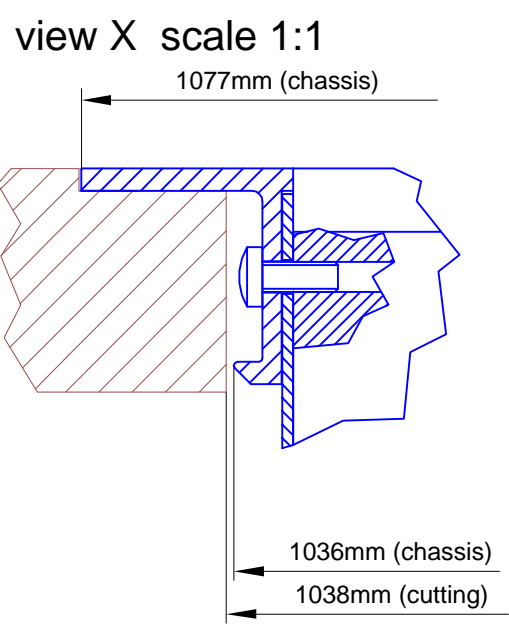

**view Z:**

further details, see  
view X (next page):

Cutout for Table-Installation Frame of Mixing Console 52/MX.  
For dimensions of Table-Installation Frame, see next page!

Specifications and design are subject to change without notice. The content of this document is for information only. The information presented in this document does not form part of any quotation or contract, is believed to be accurate and reliable and may be changed without notice. No liability will be accepted by the publisher for any consequence of its use. Publication thereof does neither convey nor imply any license under patent- or other industrial or intellectual property rights.

**Dimensions cutout for Table-Installation Frame  
of Mixing Consoles 52/MX**

Name: Miethling  
Date: 02.05.2012  
File: 52-3624\_dimension.dwg

**52-3624**

Page:  
1/2

Specifications and design are subject to change without notice. The content of this document is for information only. The information presented in this document does not form part of any quotation or contract, is believed to be accurate and reliable and may be changed without notice. No liability will be accepted by the publisher for any consequence of its use. Publication thereof does neither convey nor imply any license under patent- or other industrial or intellectual property rights.

 DHD Deubner Hoffmann Digital GmbH Häferkornstrasse 5 04129 Leipzig / Germany Phone: +49 341 5897020 Fax: +49 341 5897022 E-mail: dhd@theaudio.com Internet: www.dhd.audio.com	Scale: 1:5 (DIN A3)		
	Dimension 52/MX L-size Table-Inst. Frame 24 positions, L-size 293x42.5mm		
Name: Miethling	52-3624		Page:
Date: 02.05.2012			2/2
File: 52-3624_dimension.dwg			