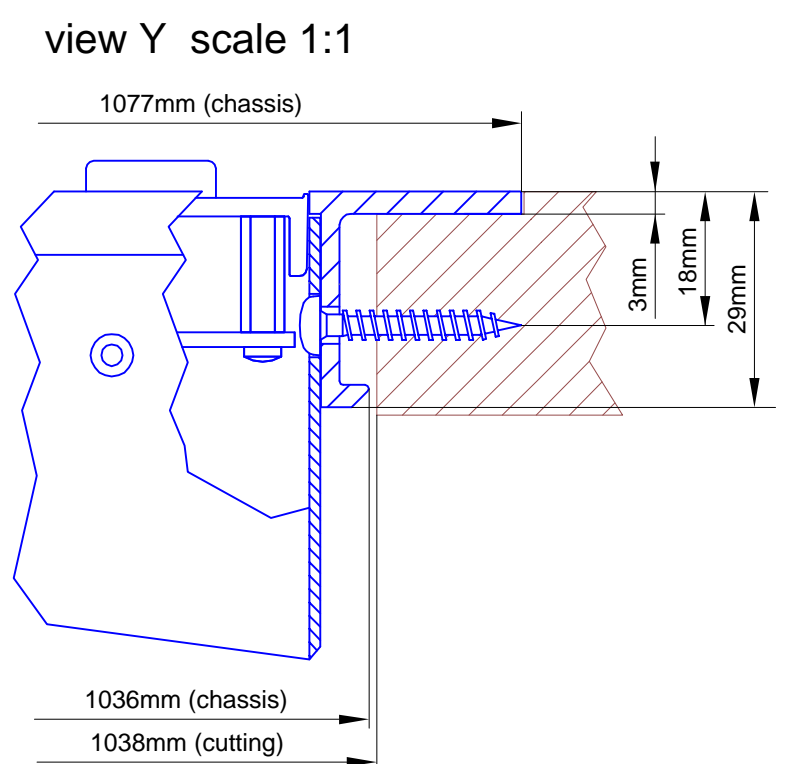

**view Z:**

further details, see  
view X (next page):

Cutout for Table-Installation Frame of Mixing Console 52/MX.  
For dimensions of Table-Installation Frame, see next page!

Specifications and design are subject to change without notice. The content of this document is for information only. The information presented in this document does not form part of any quotation or contract, is believed to be accurate and reliable and may be changed without notice. No liability will be accepted by the publisher for any consequence of its use. Publication thereof does neither convey nor imply any license under patent- or other industrial or intellectual property rights.

**Dimensions cutout for Table-Installation Frame  
of Mixing Consoles 52/MX**

Name: Miethling  
Date: 02.05.2012  
File: 52-3624\_dimension.dwg

**52-3624**

Page:  
1/2

Specifications and design are subject to change without notice. The content of this document is for information only. The information presented in this document does not form part of any quotation or contract, is believed to be accurate and reliable and may be changed without notice. No liability will be accepted by the publisher for any consequence of its use. Publication thereof does neither convey nor imply any license under patent- or other industrial or intellectual property rights.

 DHD Deubner Hoffmann Digital GmbH Häferkornstrasse 5 04129 Leipzig / Germany Phone: +49 341 5897020 Fax: +49 341 5897022 E-mail: dhd@theaudio.com Internet: www.dhd.audio.com	Scale: 1:5 (DIN A3)		
	Dimension 52/MX L-size Table-Inst. Frame 24 positions, L-size 293x42.5mm		
Name: Miethling	52-3624		Page:
Date: 02.05.2012			2/2
File: 52-3624_dimension.dwg			