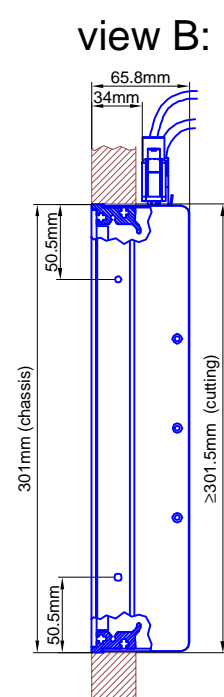

**view Z:**

further details, see  
view X (next page):

Cutout for Table-Installation Frame of Mixing Console 52/MX.  
For dimensions of Table-Installation Frame, see next page!

Specifications and design are subject to change without notice. The content of this document is for information only. The information presented in this document does not form part of any quotation or contract, is believed to be accurate and reliable and may be changed without notice. No liability will be accepted by the publisher for any consequence of its use. Publication thereof does neither convey nor imply any license under patent- or other industrial or intellectual property rights.

**Dimensions cutout for Table-Installation Frame  
of Mixing Consoles 52/MX**

Name: Miethling  
Date: 02.05.2012  
File: 52-3624\_dimension.dwg

**52-3624**

Page:  
1/2

Specifications and design are subject to change without notice. The content of this document is for information only. The information presented in this document does not form part of any quotation or contract, is believed to be accurate and reliable and may be changed without notice. No liability will be accepted by the publisher for any consequence of its use. Publication thereof does neither convey nor imply any license under patent- or other industrial or intellectual property rights.

 DHD Deubner Hoffmann Digital GmbH Häferkornstrasse 5 04129 Leipzig / Germany Phone: +49 341 5897020 Fax: +49 341 5897022 E-mail: dhd@theaudio.com Internet: www.dhd.audio.com	Scale: 1:5 (DIN A3)		
	Dimension 52/MX L-size Table-Inst. Frame 24 positions, L-size 293x42.5mm		
Name: Miethling	52-3624		Page:
Date: 02.05.2012			2/2
File: 52-3624_dimension.dwg			