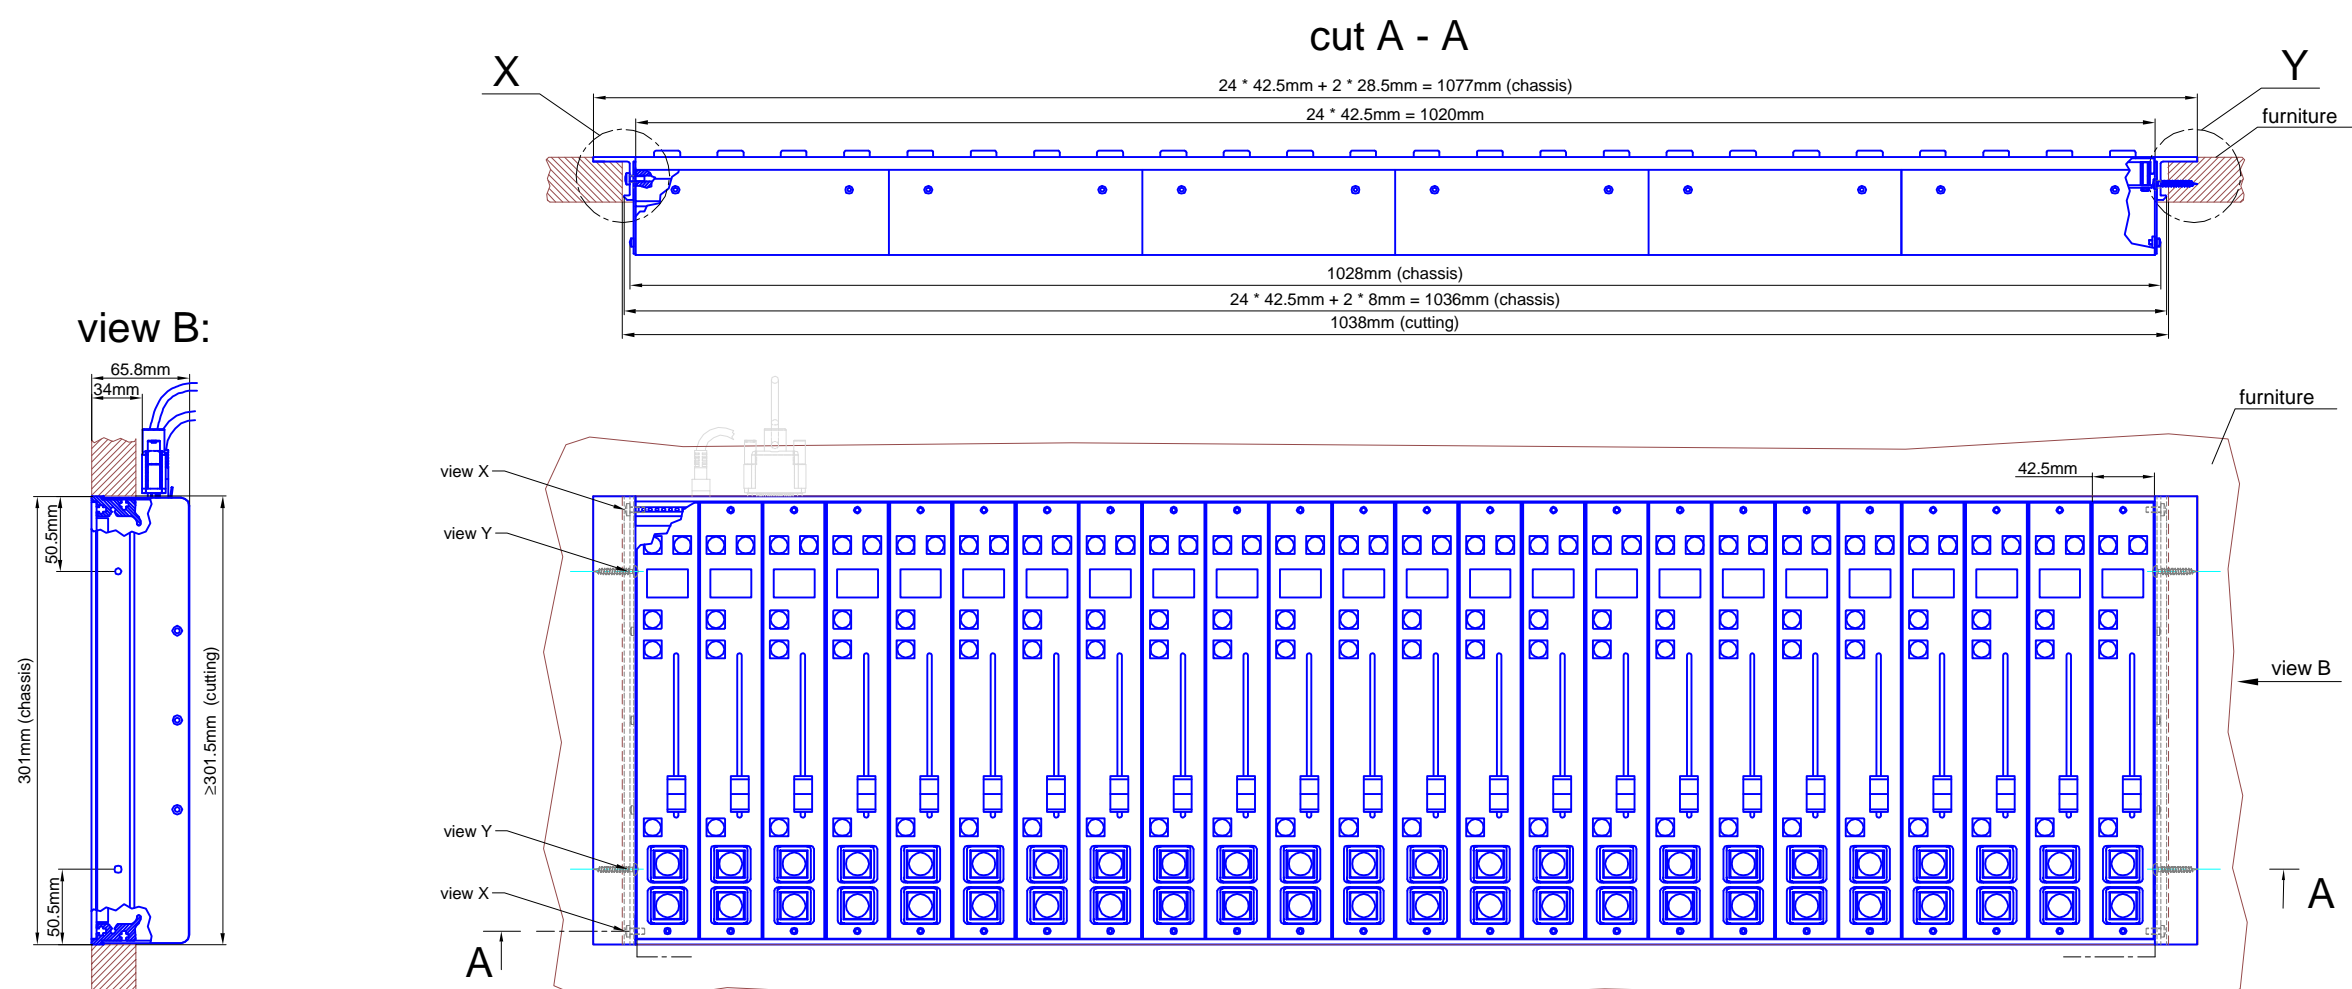

**view Z:**

further details, see  
view X (next page):

Cutout for Table-Installation Frame of Mixing Console 52/MX.  
For dimensions of Table-Installation Frame, see next page!

Specifications and design are subject to change without notice. The content of this document is for information only. The information presented in this document does not form part of any quotation or contract, is believed to be accurate and reliable and may be changed without notice. No liability will be accepted by the publisher for any consequence of its use. Publication thereof does neither convey nor imply any license under patent- or other industrial or intellectual property rights.

**Dimensions cutout for Table-Installation Frame  
of Mixing Consoles 52/MX**

Name: Miethling  
Date: 02.05.2012  
File: 52-3624\_dimension.dwg

**52-3624**

Page:  
1/2

Specifications and design are subject to change without notice. The content of this document is for information only. The information presented in this document does not form part of any quotation or contract, is believed to be accurate and reliable and may be changed without notice. No liability will be accepted by the publisher for any consequence of its use. Publication thereof does neither convey nor imply any license under patent- or other industrial or intellectual property rights.

 DHD Deubner Hoffmann Digital GmbH Häferkornstrasse 5 04129 Leipzig / Germany Phone: +49 341 5897020 Fax: +49 341 5897022 E-mail: dhd@theaudio.com Internet: www.dhd.audio.com	Scale: 1:5 (DIN A3)		
	Dimension 52/MX L-size Table-Inst. Frame 24 positions, L-size 293x42.5mm		
Name: Miethling	52-3624		Page:
Date: 02.05.2012			2/2
File: 52-3624_dimension.dwg			