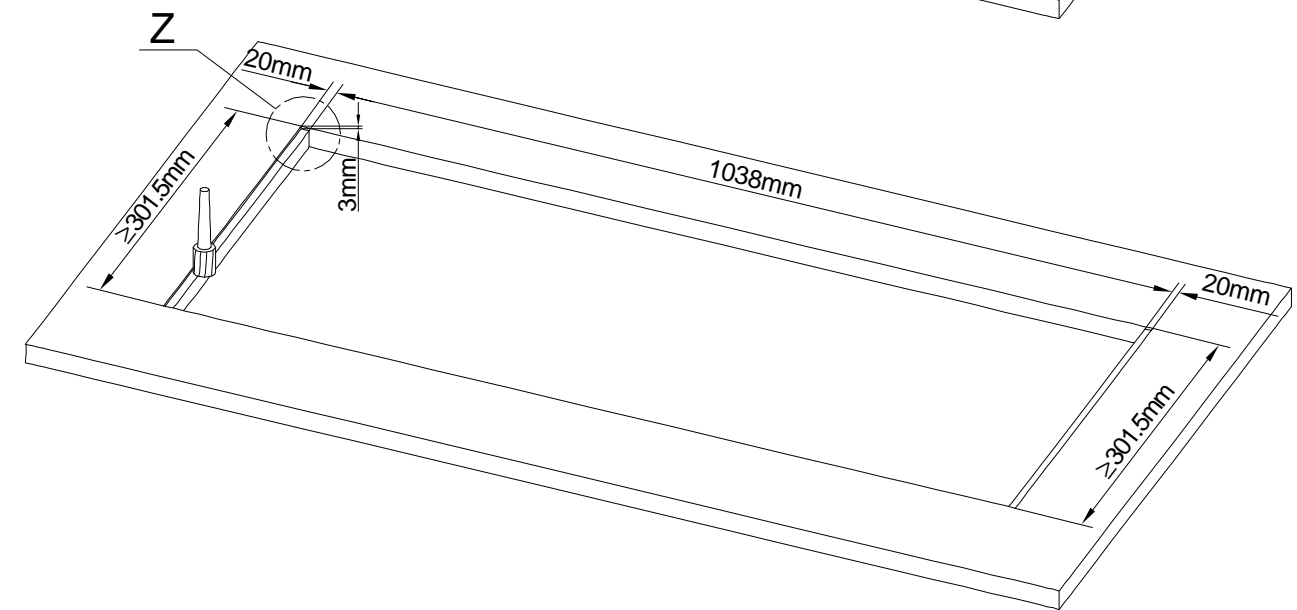

**view Z:**

further details, see  
view X (next page):

Cutout for Table-Installation Frame of Mixing Console 52/MX.  
For dimensions of Table-Installation Frame, see next page!

Specifications and design are subject to change without notice. The content of this document is for information only. The information presented in this document does not form part of any quotation or contract, is believed to be accurate and reliable and may be changed without notice. No liability will be accepted by the publisher for any consequence of its use. Publication thereof does neither convey nor imply any license under patent- or other industrial or intellectual property rights.

**Dimensions cutout for Table-Installation Frame  
of Mixing Consoles 52/MX**

Name: Miethling  
Date: 02.05.2012  
File: 52-3624\_dimension.dwg

**52-3624**

Page:  
1/2

Specifications and design are subject to change without notice. The content of this document is for information only. The information presented in this document does not form part of any quotation or contract, is believed to be accurate and reliable and may be changed without notice. No liability will be accepted by the publisher for any consequence of its use. Publication thereof does neither convey nor imply any license under patent- or other industrial or intellectual property rights.

 DHD Deubner Hoffmann Digital GmbH Häferkornstrasse 5 04129 Leipzig / Germany Phone: +49 341 5897020 Fax: +49 341 5897022 E-mail: dhd@theaudio.com Internet: www.dhd.audio.com	Scale: 1:5 (DIN A3)		
	Dimension 52/MX L-size Table-Inst. Frame 24 positions, L-size 293x42.5mm		
Name: Miethling	52-3624		Page:
Date: 02.05.2012			2/2
File: 52-3624_dimension.dwg			