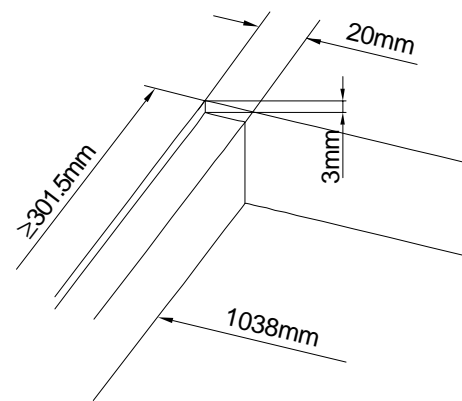

**view Z:**

further details, see  
view X (next page):

Cutout for Table-Installation Frame of Mixing Console 52/MX.  
For dimensions of Table-Installation Frame, see next page!

Specifications and design are subject to change without notice. The content of this document is for information only. The information presented in this document does not form part of any quotation or contract, is believed to be accurate and reliable and may be changed without notice. No liability will be accepted by the publisher for any consequence of its use. Publication thereof does neither convey nor imply any license under patent- or other industrial or intellectual property rights.

**Dimensions cutout for Table-Installation Frame  
of Mixing Consoles 52/MX**

Name: Miethling  
Date: 02.05.2012  
File: 52-3624\_dimension.dwg

**52-3624**

Page:  
1/2

Specifications and design are subject to change without notice. The content of this document is for information only. The information presented in this document does not form part of any quotation or contract, is believed to be accurate and reliable and may be changed without notice. No liability will be accepted by the publisher for any consequence of its use. Publication thereof does neither convey nor imply any license under patent- or other industrial or intellectual property rights.

 DHD Deubner Hoffmann Digital GmbH Häferkornstrasse 5 04129 Leipzig / Germany Phone: +49 341 5897020 Fax: +49 341 5897022 E-mail: dhd@theaudio.com Internet: www.dhd.audio.com	Scale: 1:5 (DIN A3)		
	Dimension 52/MX L-size Table-Inst. Frame 24 positions, L-size 293x42.5mm		
Name: Miethling	52-3624		Page:
Date: 02.05.2012			2/2
File: 52-3624_dimension.dwg			