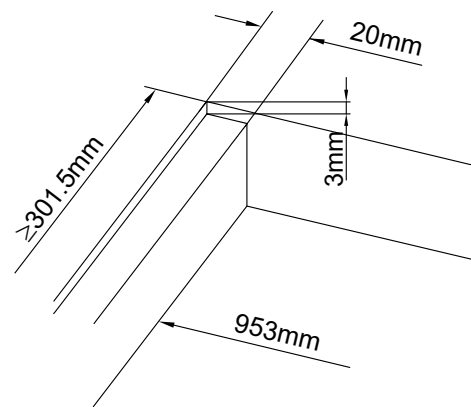

view Z:

further details, see
view X (next page):

Cutout for Table-Installation Frame of Mixing Console 52/MX.
For dimensions of Table-Installation Frame, see next page!

Specifications and design are subject to change without notice. The content of this document is for information only. The information presented in this document does not form part of any quotation or contract, is believed to be accurate and reliable and may be changed without notice. No liability will be accepted by the publisher for any consequence of its use. Publication thereof does neither convey nor imply any license under patent- or other industrial or intellectual property rights.

DHD.audio DHD audio GmbH Haferkornstrasse 5 04129 Leipzig Germany Phone: +49 341 5897020 Fax: +49 341 5897022 E-mail: dhd@dhd-audio.com Internet: www.dhd-audio.com	Scale: 1:5 (DIN A3)		
	Dimensions cutout for Table-Installation Frame of Mixing Consoles 52/MX		
Name: Miethling	52-3622		Page:
Date: 09.10.2018			1/2
File: 52-3622_dimension.dwg			

<p>DHD.audio DHD audio GmbH Haferkornstrasse 5 04129 Leipzig Germany</p>	<p>Phone: +49 341 5897020 Fax: +49 341 5897022 E-mail: dhd@dhd-audio.com Internet: www.dhd-audio.com</p>	Scale: 1:5 (DIN A3)	<p>Dimension 52/MX L-size Table-Inst. Frame 22 positions, L-size 293x42.5mm</p>	<p>52-3622</p>	<p>Page: 2/2</p>
		<p>Name: Miethling Date: 09.10.2018 File: 52-3622_dimension.dwg</p>			