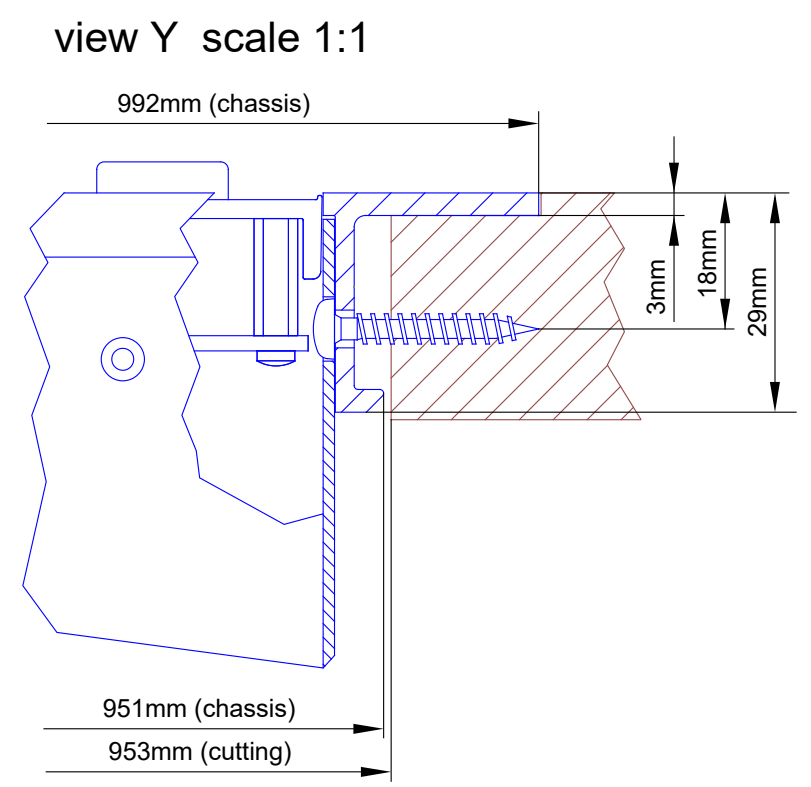

view Z:

further details, see
view X (next page):

Cutout for Table-Installation Frame of Mixing Console 52/MX.
For dimensions of Table-Installation Frame, see next page!

Specifications and design are subject to change without notice. The content of this document is for information only. The information presented in this document does not form part of any quotation or contract, is believed to be accurate and reliable and may be changed without notice. No liability will be accepted by the publisher for any consequence of its use. Publication thereof does neither convey nor imply any license under patent- or other industrial or intellectual property rights.

DHD.audio DHD audio GmbH Haferkornstrasse 5 04129 Leipzig Germany Phone: +49 341 5897020 Fax: +49 341 5897022 E-mail: dhd@dhd-audio.com Internet: www.dhd-audio.com	Scale: 1:5 (DIN A3)		
	Dimensions cutout for Table-Installation Frame of Mixing Consoles 52/MX		
Name: Miethling	52-3622		Page:
Date: 09.10.2018			1/2
File: 52-3622_dimension.dwg			