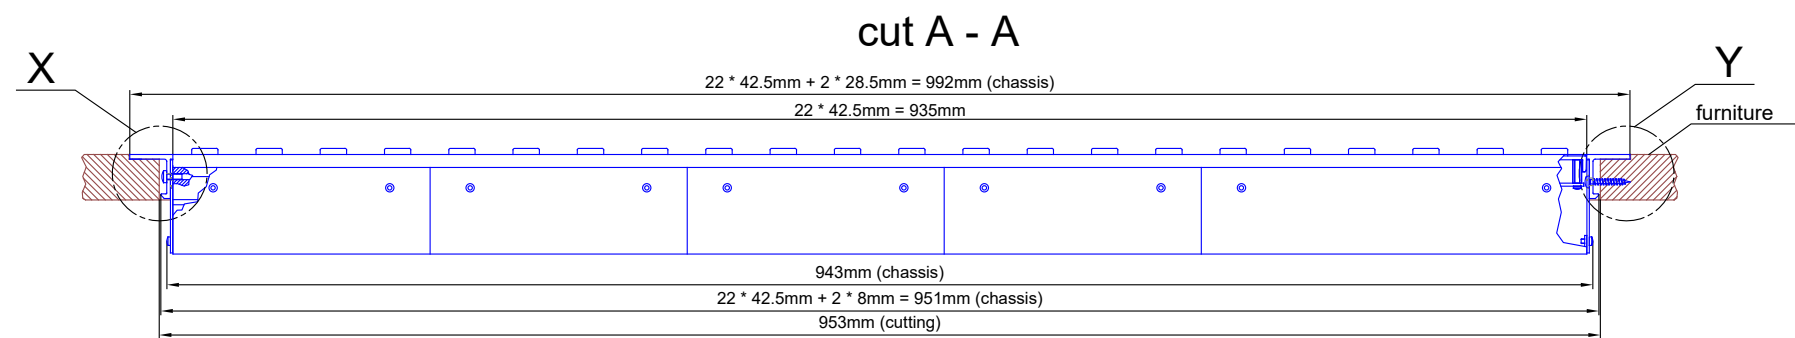

view Z:

further details, see
view X (next page):

Cutout for Table-Installation Frame of Mixing Console 52/MX.
For dimensions of Table-Installation Frame, see next page!

Specifications and design are subject to change without notice. The content of this document is for information only. The information presented in this document does not form part of any quotation or contract, is believed to be accurate and reliable and may be changed without notice. No liability will be accepted by the publisher for any consequence of its use. Publication thereof does neither convey nor imply any license under patent- or other industrial or intellectual property rights.

DHD.audio DHD audio GmbH Haferkornstrasse 5 04129 Leipzig Germany Phone: +49 341 5897020 Fax: +49 341 5897022 E-mail: dhd@dhd-audio.com Internet: www.dhd-audio.com	Scale: 1:5 (DIN A3)		
	Dimensions cutout for Table-Installation Frame of Mixing Consoles 52/MX		
Name: Miethling	52-3622		Page:
Date: 09.10.2018			1/2
File: 52-3622_dimension.dwg			