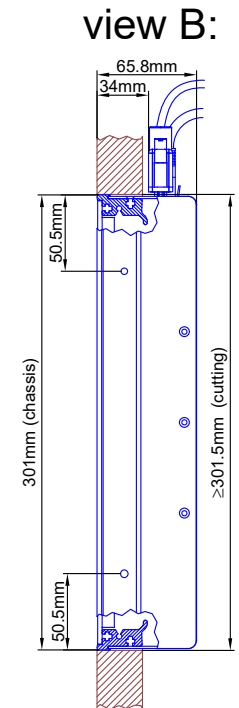

view Z:

further details, see
view X (next page):

Cutout for Table-Installation Frame of Mixing Console 52/MX.
For dimensions of Table-Installation Frame, see next page!

Specifications and design are subject to change without notice. The content of this document is for information only. The information presented in this document does not form part of any quotation or contract, is believed to be accurate and reliable and may be changed without notice. No liability will be accepted by the publisher for any consequence of its use. Publication thereof does neither convey nor imply any license under patent- or other industrial or intellectual property rights.

DHD.audio DHD audio GmbH Haferkornstrasse 5 04129 Leipzig Germany Phone: +49 341 5897020 Fax: +49 341 5897022 E-mail: dhd@dhd-audio.com Internet: www.dhd-audio.com	Scale: 1:5 (DIN A3)		
	Dimensions cutout for Table-Installation Frame of Mixing Consoles 52/MX		
Name: Miethling	52-3622		Page:
Date: 09.10.2018			1/2
File: 52-3622_dimension.dwg			

<p>DHD.audio DHD audio GmbH Haferkornstrasse 5 04129 Leipzig Germany</p>	<p>Phone: +49 341 5897020 Fax: +49 341 5897022 E-mail: dhd@dhd-audio.com Internet: www.dhd-audio.com</p>	Scale: 1:5 (DIN A3)	<p>Dimension 52/MX L-size Table-Inst. Frame 22 positions, L-size 293x42.5mm</p>	<p>52-3622</p>	<p>Page: 2/2</p>
		<p>Name: Miethling Date: 09.10.2018 File: 52-3622_dimension.dwg</p>			