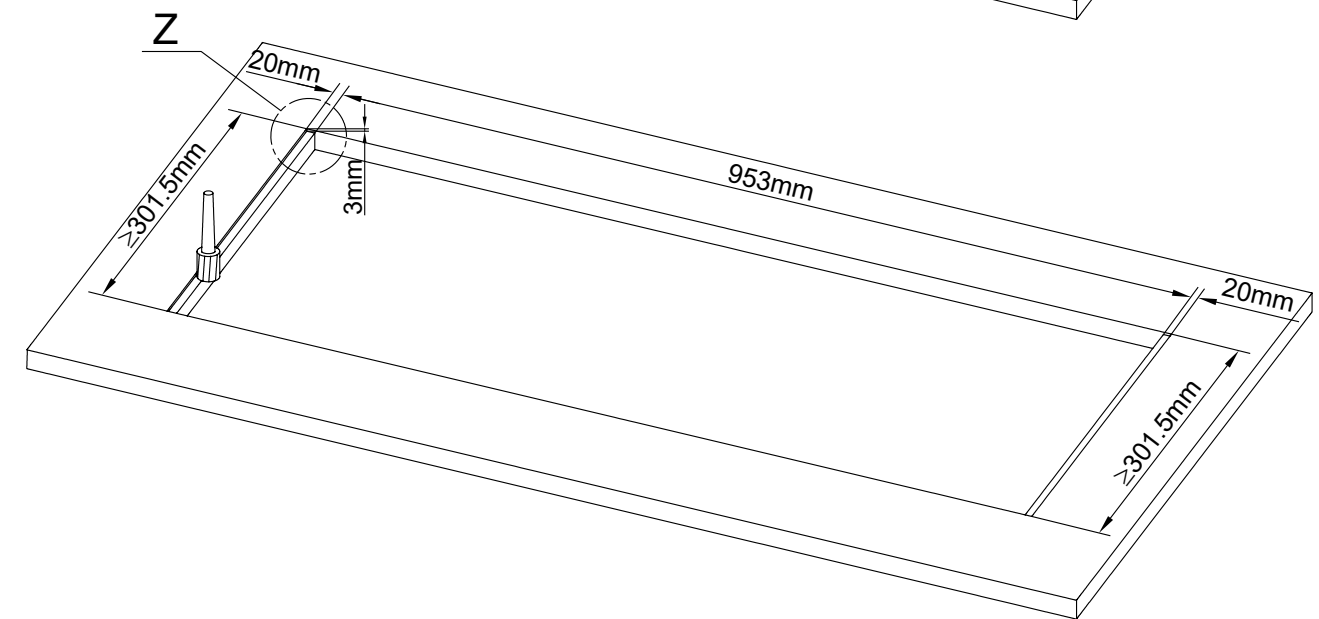

view Z:

further details, see
view X (next page):

Cutout for Table-Installation Frame of Mixing Console 52/MX.
For dimensions of Table-Installation Frame, see next page!

Specifications and design are subject to change without notice. The content of this document is for information only. The information presented in this document does not form part of any quotation or contract, is believed to be accurate and reliable and may be changed without notice. No liability will be accepted by the publisher for any consequence of its use. Publication thereof does neither convey nor imply any license under patent- or other industrial or intellectual property rights.