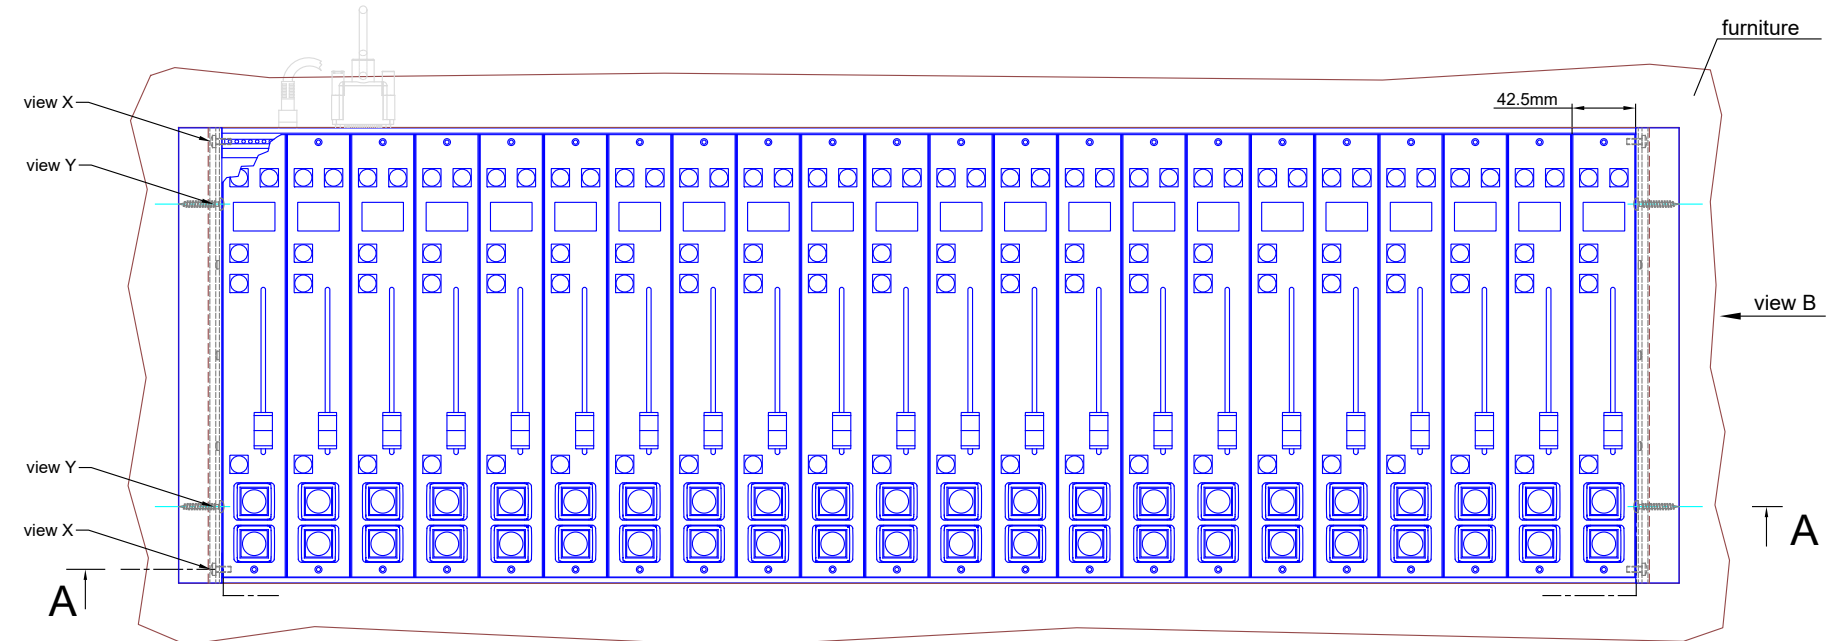

view Z:

further details, see
view X (next page):

Cutout for Table-Installation Frame of Mixing Console 52/MX.
For dimensions of Table-Installation Frame, see next page!

Specifications and design are subject to change without notice. The content of this document is for information only. The information presented in this document does not form part of any quotation or contract, is believed to be accurate and reliable and may be changed without notice. No liability will be accepted by the publisher for any consequence of its use. Publication thereof does neither convey nor imply any license under patent- or other industrial or intellectual property rights.

DHD.audio DHD audio GmbH Haferkornstrasse 5 04129 Leipzig Germany Phone: +49 341 5897020 Fax: +49 341 5897022 E-mail: dhd@dhd-audio.com Internet: www.dhd-audio.com	Scale: 1:5 (DIN A3)		
	Dimensions cutout for Table-Installation Frame of Mixing Consoles 52/MX		
Name: Miethling	52-3622		Page:
Date: 09.10.2018			1/2
File: 52-3622_dimension.dwg			