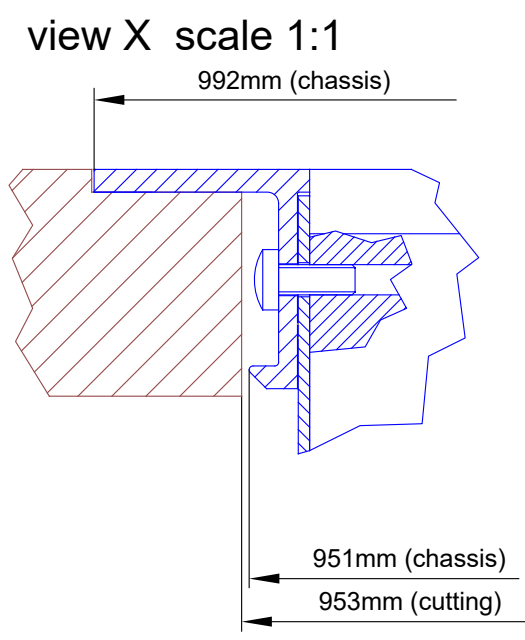

view Z:

further details, see
view X (next page):

Cutout for Table-Installation Frame of Mixing Console 52/MX.
For dimensions of Table-Installation Frame, see next page!

Specifications and design are subject to change without notice. The content of this document is for information only. The information presented in this document does not form part of any quotation or contract, is believed to be accurate and reliable and may be changed without notice. No liability will be accepted by the publisher for any consequence of its use. Publication thereof does neither convey nor imply any license under patent- or other industrial or intellectual property rights.

DHD.audio DHD audio GmbH Haferkornstrasse 5 04129 Leipzig Germany Phone: +49 341 5897020 Fax: +49 341 5897022 E-mail: dhd@dhd-audio.com Internet: www.dhd-audio.com	Scale: 1:5 (DIN A3)		
	Dimensions cutout for Table-Installation Frame of Mixing Consoles 52/MX		
Name: Miethling	52-3622		Page:
Date: 09.10.2018			1/2
File: 52-3622_dimension.dwg			