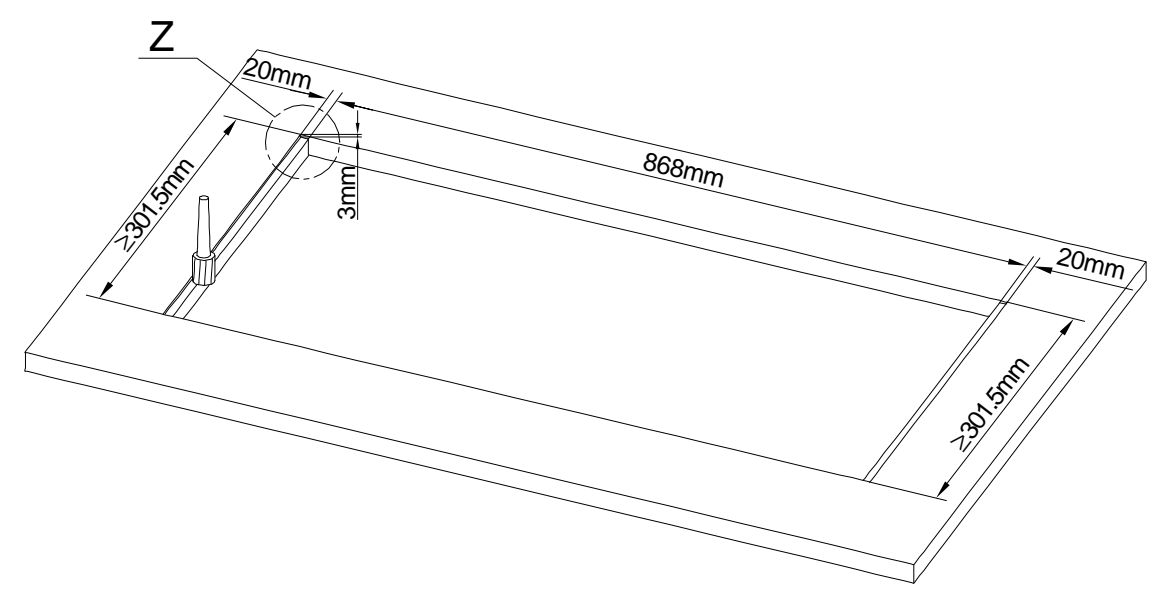

**view Z:**  
 further details, see  
 view X (next page):

Cutout for Table-Installation Frame of Mixing Console 52/MX.  
 For dimensions of Table-Installation Frame, see next page!

Specifications and design are subject to change without notice. The content of this document is for information only. The information presented in this document does not form part of any quotation or contract, is believed to be accurate and reliable and may be changed without notice. No liability will be accepted by the publisher for any consequence of its use. Publication thereof does neither convey nor imply any license under patent- or other industrial or intellectual property rights.

 DHD Deubner Hoffmann Digital GmbH Häferkornstrasse 5 04129 Leipzig / Germany Phone: +49 341 5897020 Fax: +49 341 5897022 E-mail: dhd@theaudio.com Internet: www.dhd-audio.com	Scale: 1:5 (DIN A3)		
	<b>Dimensions cutout for Table-Installation Frame          of Mixing Consoles 52/MX</b>		
Name: Miethling	52-3620		Page:
Date: 02.05.2012			1/2
File: 52-3620_dimension.dwg			

 DHD Deubner Hoffmann Digital GmbH Häferkornstrasse 5 04129 Leipzig / Germany Phone: +49 341 5897020 Fax: +49 341 5897022 E-mail: dhd@theaudio.com Internet: www.dhd.audio.com	Scale: 1:5 (DIN A3)		
	Dimension 52/MX L-size Table-Inst. Frame 20 positions, L-size 293x42.5mm		
Name: Miethling	52-3620		Page:
Date: 02.05.2012			2/2
File: 52-3620_dimension.dwg			