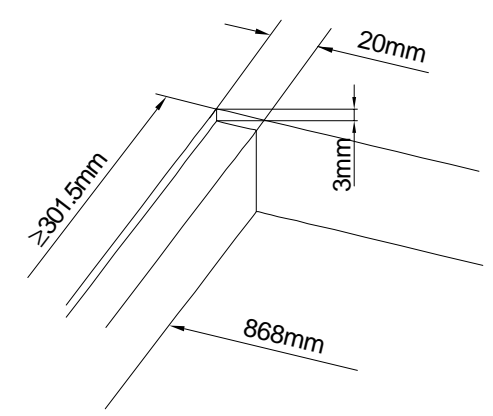

**view Z:**  
 further details, see  
 view X (next page):

Cutout for Table-Installation Frame of Mixing Console 52/MX.  
 For dimensions of Table-Installation Frame, see next page!

Specifications and design are subject to change without notice. The content of this document is for information only. The information presented in this document does not form part of any quotation or contract, is believed to be accurate and reliable and may be changed without notice. No liability will be accepted by the publisher for any consequence of its use. Publication thereof does neither convey nor imply any license under patent- or other industrial or intellectual property rights.

 DHD Deubner Hoffmann Digital GmbH Häferkornstrasse 5 04129 Leipzig / Germany Phone: +49 341 5897020 Fax: +49 341 5897022 E-mail: dhd@theaudio.com Internet: www.dhd-audio.com	Scale: 1:5 (DIN A3)		
	<b>Dimensions cutout for Table-Installation Frame          of Mixing Consoles 52/MX</b>		
Name: Miethling	52-3620		Page:
Date: 02.05.2012			1/2
File: 52-3620_dimension.dwg			

 DHD Deubner Hoffmann Digital GmbH Häferkornstrasse 5 04129 Leipzig / Germany Phone: +49 341 5897020 Fax: +49 341 5897022 E-mail: dhd@theaudio.com Internet: www.dhd.audio.com	Scale: 1:5 (DIN A3)		
	Dimension 52/MX L-size Table-Inst. Frame 20 positions, L-size 293x42.5mm		
Name: Miethling	52-3620		Page:
Date: 02.05.2012			2/2
File: 52-3620_dimension.dwg			