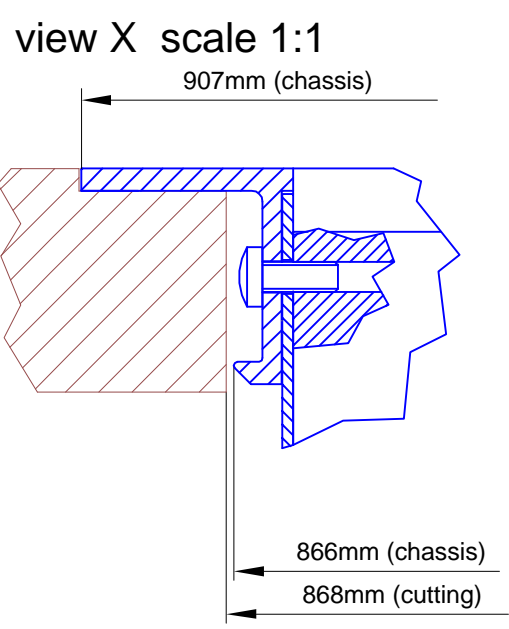

**view Z:**  
 further details, see  
 view X (next page):

Cutout for Table-Installation Frame of Mixing Console 52/MX.  
 For dimensions of Table-Installation Frame, see next page!

Specifications and design are subject to change without notice. The content of this document is for information only. The information presented in this document does not form part of any quotation or contract, is believed to be accurate and reliable and may be changed without notice. No liability will be accepted by the publisher for any consequence of its use. Publication thereof does neither convey nor imply any license under patent- or other industrial or intellectual property rights.

 DHD Deubner Hoffmann Digital GmbH Häferkornstrasse 5 04129 Leipzig / Germany Phone: +49 341 5897020 Fax: +49 341 5897022 E-mail: dhd@theaudio.com Internet: www.dhd-audio.com	Scale: 1:5 (DIN A3)		
	<b>Dimensions cutout for Table-Installation Frame          of Mixing Consoles 52/MX</b>		
Name: Miethling	52-3620		Page:
Date: 02.05.2012			1/2
File: 52-3620_dimension.dwg			

 DHD Deubner Hoffmann Digital GmbH Häferkornstrasse 5 04129 Leipzig / Germany Phone: +49 341 5897020 Fax: +49 341 5897022 E-mail: dhd@theaudio.com Internet: www.dhd.audio.com	Scale: 1:5 (DIN A3)		
	Dimension 52/MX L-size Table-Inst. Frame 20 positions, L-size 293x42.5mm		
Name: Miethling	52-3620		Page:
Date: 02.05.2012			2/2
File: 52-3620_dimension.dwg			