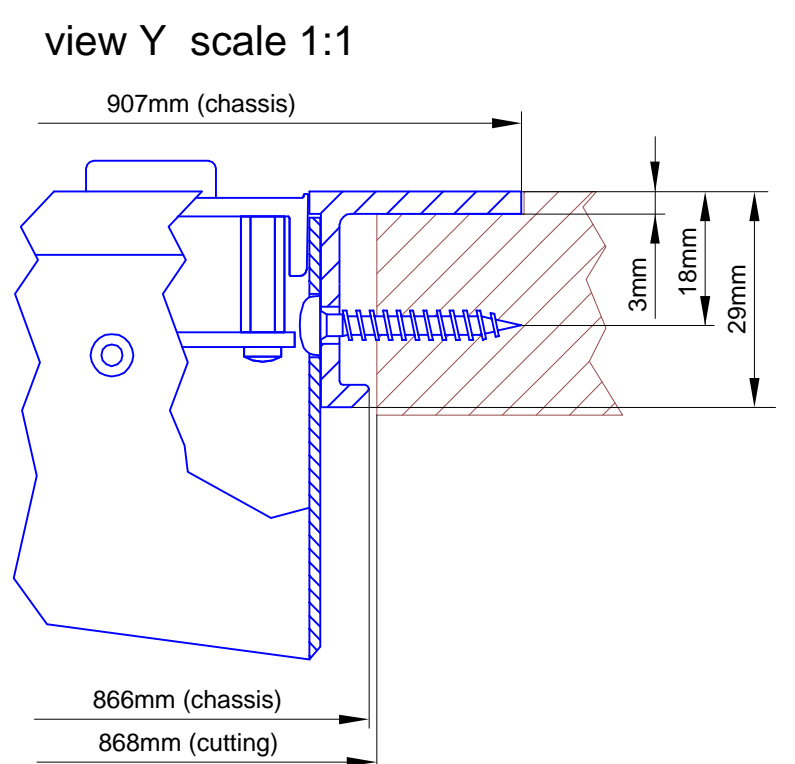

**view Z:**  
 further details, see  
 view X (next page):

Cutout for Table-Installation Frame of Mixing Console 52/MX.  
 For dimensions of Table-Installation Frame, see next page!

Specifications and design are subject to change without notice. The content of this document is for information only. The information presented in this document does not form part of any quotation or contract, is believed to be accurate and reliable and may be changed without notice. No liability will be accepted by the publisher for any consequence of its use. Publication thereof does neither convey nor imply any license under patent- or other industrial or intellectual property rights.

 DHD Deubner Hoffmann Digital GmbH Häferkornstrasse 5 04129 Leipzig / Germany Phone: +49 341 5897020 Fax: +49 341 5897022 E-mail: dhd@theaudio.com Internet: www.dhd-audio.com	Scale: 1:5 (DIN A3)		
	<b>Dimensions cutout for Table-Installation Frame          of Mixing Consoles 52/MX</b>		
Name: Miethling	52-3620		Page:
Date: 02.05.2012			1/2
File: 52-3620_dimension.dwg			

 DHD Deubner Hoffmann Digital GmbH Häferkornstrasse 5 04129 Leipzig / Germany Phone: +49 341 5897020 Fax: +49 341 5897022 E-mail: dhd@theaudio.com Internet: www.dhd.audio.com	Scale: 1:5 (DIN A3)		
	Dimension 52/MX L-size Table-Inst. Frame 20 positions, L-size 293x42.5mm		
Name: Miethling	52-3620		Page:
Date: 02.05.2012			2/2
File: 52-3620_dimension.dwg			