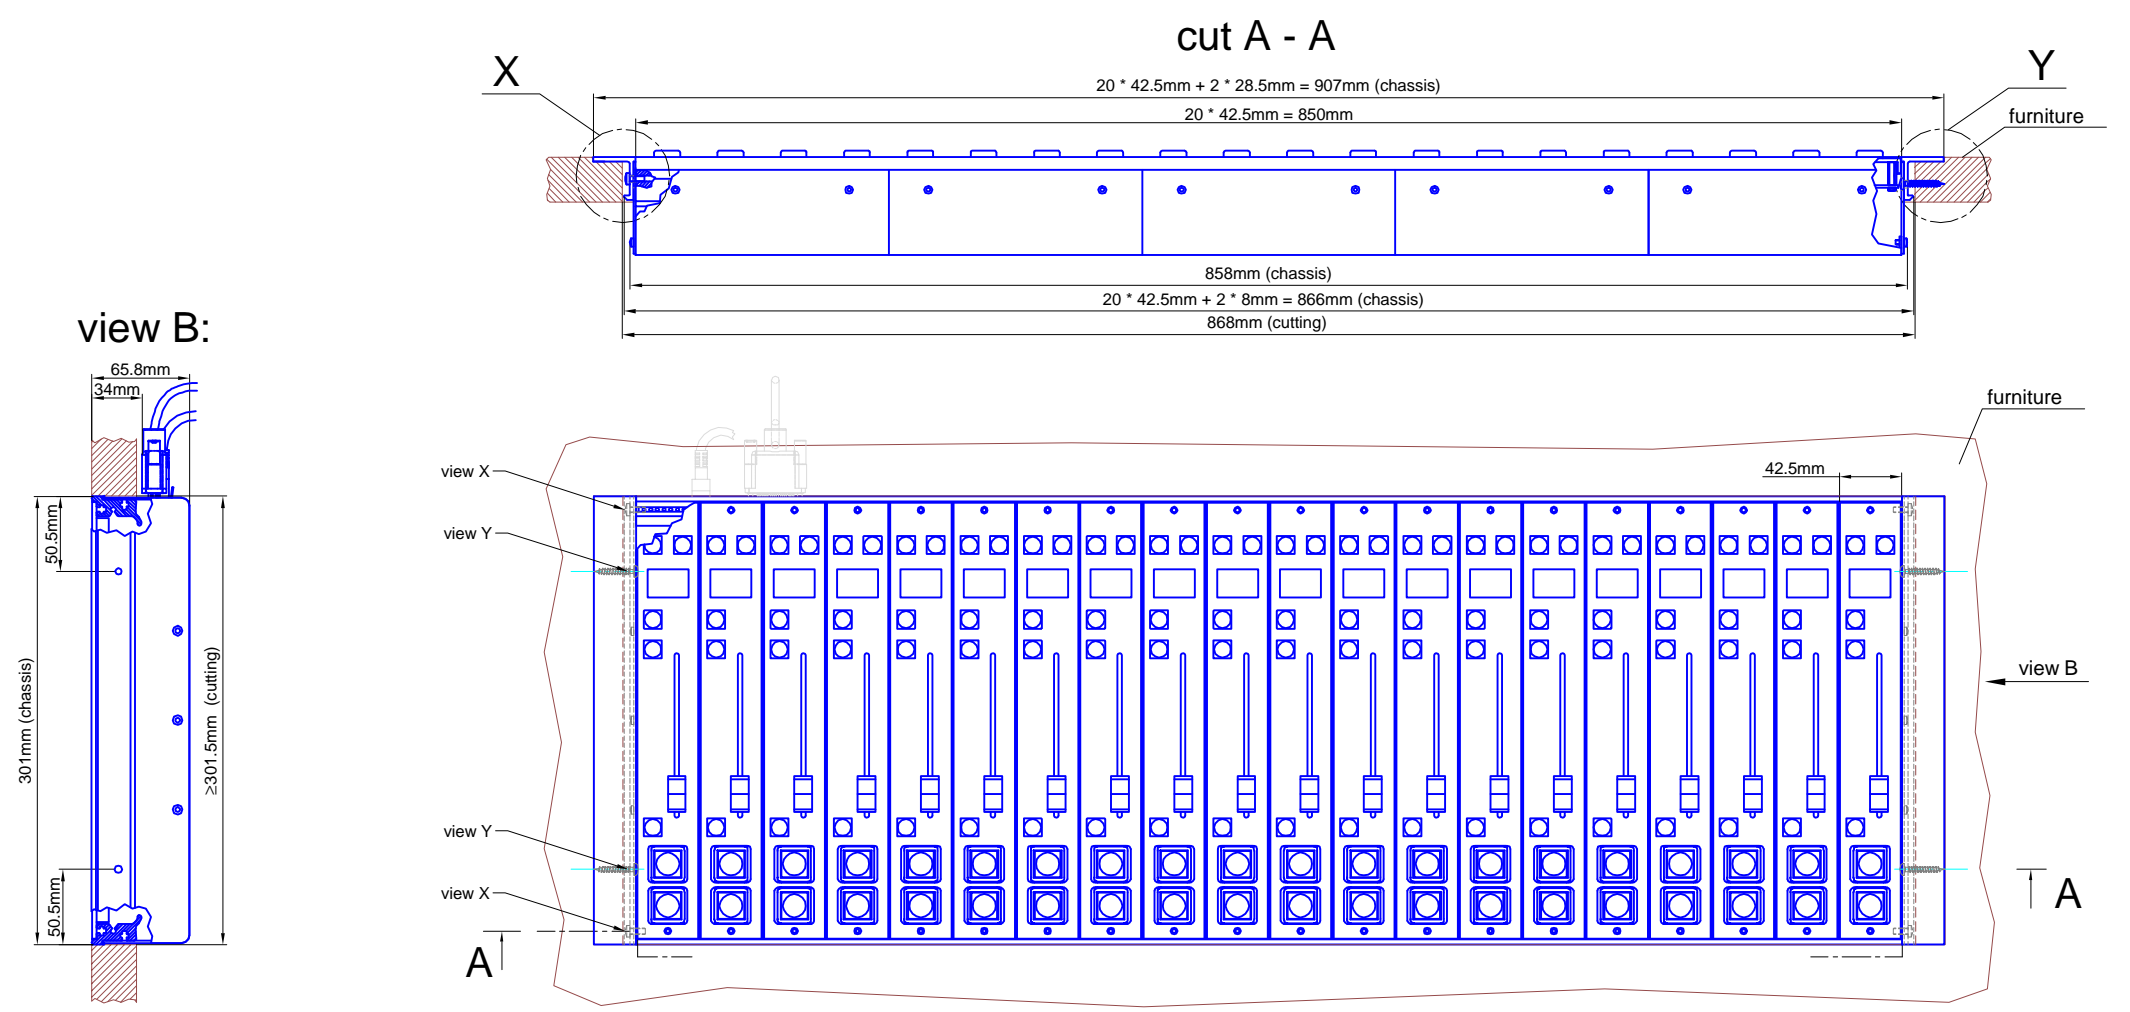

**view Z:**  
 further details, see  
 view X (next page):

Cutout for Table-Installation Frame of Mixing Console 52/MX.  
 For dimensions of Table-Installation Frame, see next page!

Specifications and design are subject to change without notice. The content of this document is for information only. The information presented in this document does not form part of any quotation or contract, is believed to be accurate and reliable and may be changed without notice. No liability will be accepted by the publisher for any consequence of its use. Publication thereof does neither convey nor imply any license under patent- or other industrial or intellectual property rights.

 DHD Deubner Hoffmann Digital GmbH Häferkornstrasse 5 04129 Leipzig / Germany Phone: +49 341 5897020 Fax: +49 341 5897022 E-mail: dhd@theaudio.com Internet: www.dhd-audio.com	Scale: 1:5 (DIN A3)		
	<b>Dimensions cutout for Table-Installation Frame          of Mixing Consoles 52/MX</b>		
Name: Miethling	52-3620		Page:
Date: 02.05.2012			1/2
File: 52-3620_dimension.dwg			

 DHD Deubner Hoffmann Digital GmbH Häferkornstrasse 5 04129 Leipzig / Germany Phone: +49 341 5897020 Fax: +49 341 5897022 E-mail: dhd@theaudio.com Internet: www.dhd.audio.com	Scale: 1:5 (DIN A3)		
	Dimension 52/MX L-size Table-Inst. Frame 20 positions, L-size 293x42.5mm		
Name: Miethling	52-3620		Page:
Date: 02.05.2012			2/2
File: 52-3620_dimension.dwg			