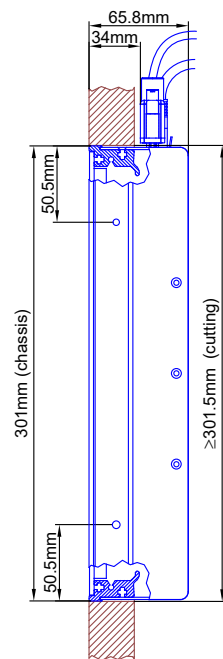

**view Z:**

further details, see  
view X (next page):

Cutout for Table-Installation Frame of Mixing Console 52/MX.  
For dimensions of Table-Installation Frame, see next page!

Specifications and design are subject to change without notice. The content of this document is for information only. The information presented in this document does not form part of any quotation or contract, is believed to be accurate and reliable and may be changed without notice. No liability will be accepted by the publisher for any consequence of its use. Publication thereof does neither convey nor imply any license under patent- or other industrial or intellectual property rights.

|   |  |  |       |
|---|--|--|-------|
|  DHD audio GmbH<br>Haferkornstrasse 5<br>04129 Leipzig / Germany<br>Phone: +49 341 5897020<br>Fax: +49 341 5897022<br>E-mail: dhd@dhd-audio.com<br>Internet: www.dhd-audio.com | Scale: 1:5 (DIN A3)  |  |       |
|   | Dimensions cutout for Table-Installation Frame<br>of Mixing Consoles 52/MX |  |       |
| Name: Miethling   | 52-3618  |  | Page: |
| Date: 26.04.2018  |  |  | 1/2   |
| File: 52-3618_dimension.dwg   |  |  |       |

view B:

cut A - A

view X scale 1:1

view Y scale 1:1

Specifications and design are subject to change without notice. The content of this document is for information only. The information presented in this document does not form part of any quotation or contract, is believed to be accurate and reliable and may be changed without notice. No liability will be accepted by the publisher for any consequence of its use. Publication thereof does neither convey nor imply any license under patent- or other industrial or intellectual property rights.