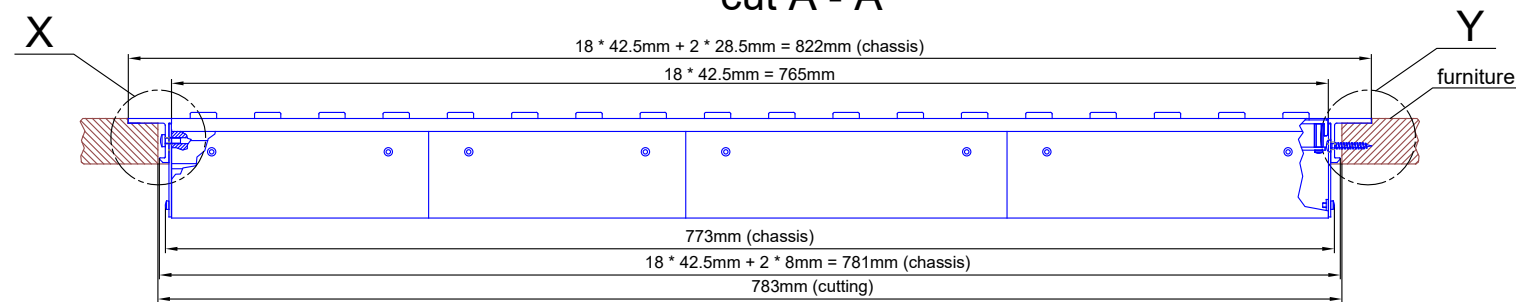

**view Z:**

further details, see  
view X (next page):

Cutout for Table-Installation Frame of Mixing Console 52/MX.  
For dimensions of Table-Installation Frame, see next page!

Specifications and design are subject to change without notice. The content of this document is for information only. The information presented in this document does not form part of any quotation or contract, is believed to be accurate and reliable and may be changed without notice. No liability will be accepted by the publisher for any consequence of its use. Publication thereof does neither convey nor imply any license under patent- or other industrial or intellectual property rights.

|   |  |  |       |
|---|--|--|-------|
|  DHD audio GmbH<br>Haferkornstrasse 5<br>04129 Leipzig / Germany<br>Phone: +49 341 5897020<br>Fax: +49 341 5897022<br>E-mail: dhd@dhd-audio.com<br>Internet: www.dhd-audio.com | Scale: 1:5 (DIN A3)  |  |       |
|   | Dimensions cutout for Table-Installation Frame<br>of Mixing Consoles 52/MX |  |       |
| Name: Miethling   | 52-3618  |  | Page: |
| Date: 26.04.2018  |  |  | 1/2   |
| File: 52-3618_dimension.dwg   |  |  |       |

view B:

cut A - A

view X scale 1:1

view Y scale 1:1

Specifications and design are subject to change without notice. The content of this document is for information only. The information presented in this document does not form part of any quotation or contract, is believed to be accurate and reliable and may be changed without notice. No liability will be accepted by the publisher for any consequence of its use. Publication thereof does neither convey nor imply any license under patent- or other industrial or intellectual property rights.