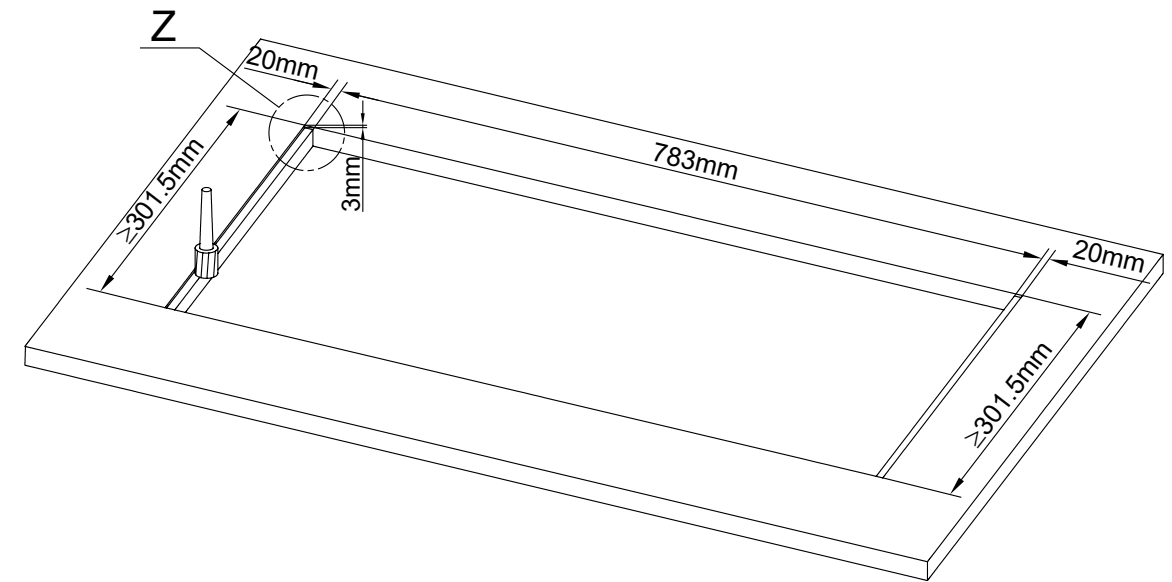

**view Z:**

further details, see  
view X (next page):

Cutout for Table-Installation Frame of Mixing Console 52/MX.  
For dimensions of Table-Installation Frame, see next page!

Specifications and design are subject to change without notice. The content of this document is for information only. The information presented in this document does not form part of any quotation or contract, is believed to be accurate and reliable and may be changed without notice. No liability will be accepted by the publisher for any consequence of its use. Publication thereof does neither convey nor imply any license under patent- or other industrial or intellectual property rights.

|   |  |  |       |
|---|--|--|-------|
|  DHD audio GmbH<br>Haferkornstrasse 5<br>04129 Leipzig / Germany<br>Phone: +49 341 5897020<br>Fax: +49 341 5897022<br>E-mail: dhd@dhd-audio.com<br>Internet: www.dhd-audio.com | Scale: 1:5 (DIN A3)  |  |       |
|   | Dimensions cutout for Table-Installation Frame<br>of Mixing Consoles 52/MX |  |       |
| Name: Miethling   | 52-3618  |  | Page: |
| Date: 26.04.2018  |  |  | 1/2   |
| File: 52-3618_dimension.dwg   |  |  |       |

view B:

cut A - A

view X scale 1:1

view Y scale 1:1

Specifications and design are subject to change without notice. The content of this document is for information only. The information presented in this document does not form part of any quotation or contract, is believed to be accurate and reliable and may be changed without notice. No liability will be accepted by the publisher for any consequence of its use. Publication thereof does neither convey nor imply any license under patent- or other industrial or intellectual property rights.