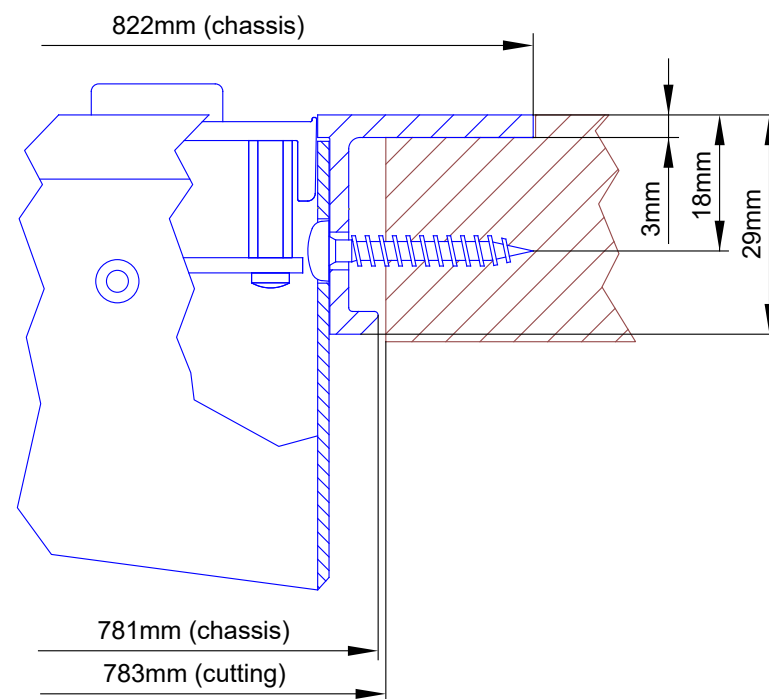

**view Z:**

further details, see  
view X (next page):

Cutout for Table-Installation Frame of Mixing Console 52/MX.  
For dimensions of Table-Installation Frame, see next page!

Specifications and design are subject to change without notice. The content of this document is for information only. The information presented in this document does not form part of any quotation or contract, is believed to be accurate and reliable and may be changed without notice. No liability will be accepted by the publisher for any consequence of its use. Publication thereof does neither convey nor imply any license under patent- or other industrial or intellectual property rights.

view B:

cut A - A

view X scale 1:1

view Y scale 1:1

Specifications and design are subject to change without notice. The content of this document is for information only. The information presented in this document does not form part of any quotation or contract, is believed to be accurate and reliable and may be changed without notice. No liability will be accepted by the publisher for any consequence of its use. Publication thereof does neither convey nor imply any license under patent- or other industrial or intellectual property rights.

|  |   |  |                      |
|--|---|--|----------------------|
| <p>DHD audio GmbH<br/>Haferkornstrasse 5<br/>04129 Leipzig / Germany<br/>Phone: +49 341 5897020<br/>Fax: +49 341 5897022<br/>E-mail: dhd@dhd-audio.com<br/>Internet: www.dhd-audio.com</p> <p><b>DHD.audio</b></p> | Scale: 1:5 (DIN A3)   |  |                      |
|  | <p><b>Dimension 52/MX L-size Table-Inst. Frame</b><br/><b>20 positions, L-size 293x42.5mm</b></p> |  |                      |
| <p>Name: Miethling<br/>Date: 26.04.2018<br/>File: 52-3618_dimension.dwg</p>  | <p>52-3618</p>  |  | <p>Page:<br/>2/2</p> |