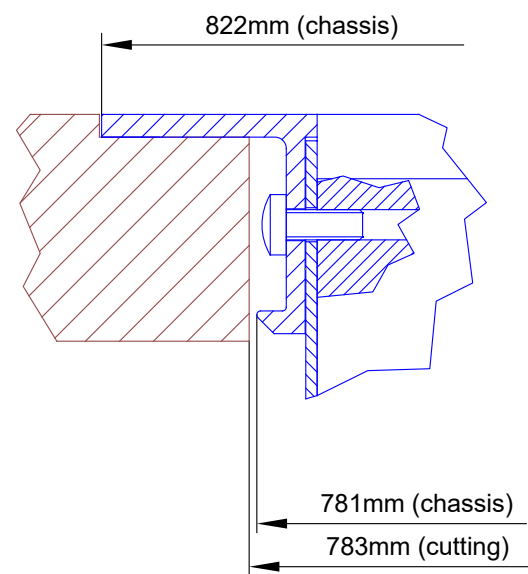

**view Z:**

further details, see  
view X (next page):

Cutout for Table-Installation Frame of Mixing Console 52/MX.  
For dimensions of Table-Installation Frame, see next page!

Specifications and design are subject to change without notice. The content of this document is for information only. The information presented in this document does not form part of any quotation or contract, is believed to be accurate and reliable and may be changed without notice. No liability will be accepted by the publisher for any consequence of its use. Publication thereof does neither convey nor imply any license under patent- or other industrial or intellectual property rights.

|   |  |  |       |
|---|--|--|-------|
|  DHD audio GmbH<br>Haferkornstrasse 5<br>04129 Leipzig / Germany<br>Phone: +49 341 5897020<br>Fax: +49 341 5897022<br>E-mail: dhd@dhd-audio.com<br>Internet: www.dhd-audio.com | Scale: 1:5 (DIN A3)  |  |       |
|   | Dimensions cutout for Table-Installation Frame<br>of Mixing Consoles 52/MX |  |       |
| Name: Miethling   | 52-3618  |  | Page: |
| Date: 26.04.2018  |  |  | 1/2   |
| File: 52-3618_dimension.dwg   |  |  |       |

view B:

cut A - A

view X scale 1:1

view Y scale 1:1

Specifications and design are subject to change without notice. The content of this document is for information only. The information presented in this document does not form part of any quotation or contract, is believed to be accurate and reliable and may be changed without notice. No liability will be accepted by the publisher for any consequence of its use. Publication thereof does neither convey nor imply any license under patent- or other industrial or intellectual property rights.