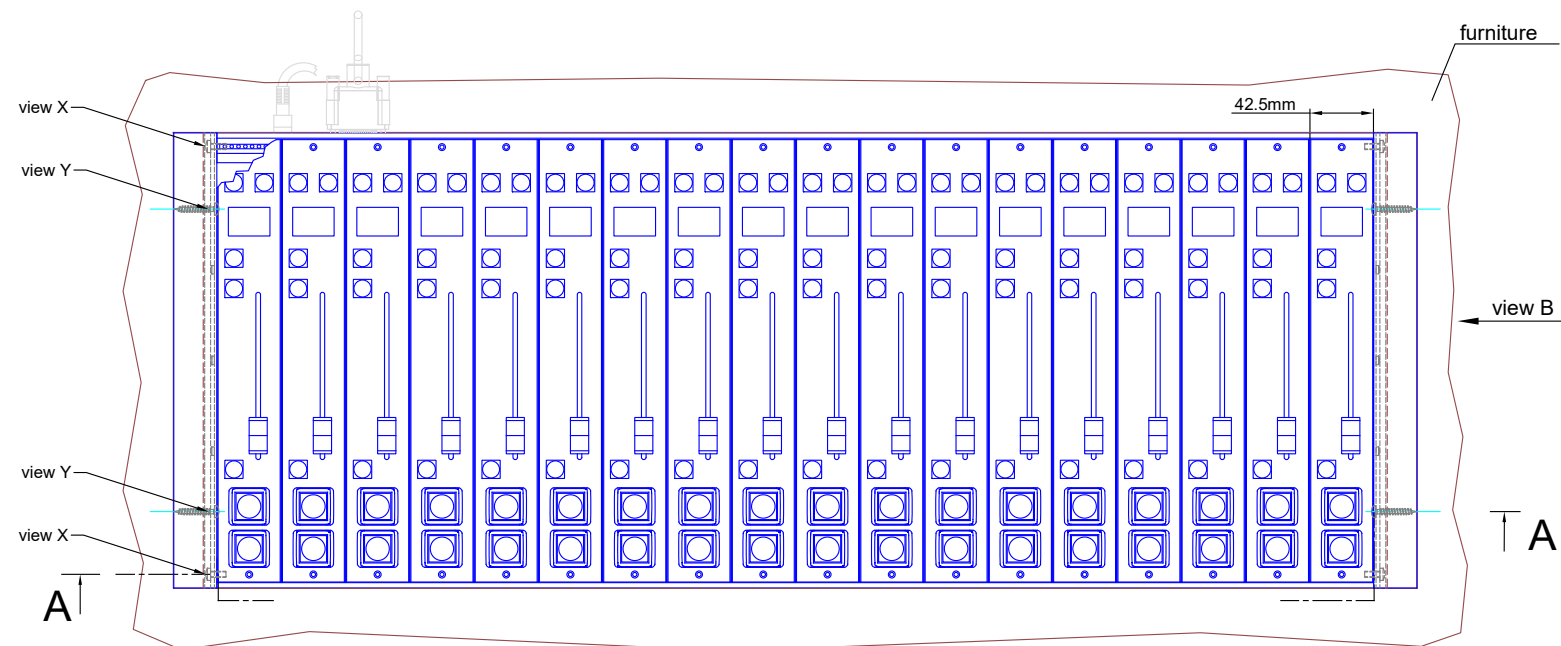

**view Z:**

further details, see  
view X (next page):

Cutout for Table-Installation Frame of Mixing Console 52/MX.  
For dimensions of Table-Installation Frame, see next page!

Specifications and design are subject to change without notice. The content of this document is for information only. The information presented in this document does not form part of any quotation or contract, is believed to be accurate and reliable and may be changed without notice. No liability will be accepted by the publisher for any consequence of its use. Publication thereof does neither convey nor imply any license under patent- or other industrial or intellectual property rights.

|   |  |  |       |
|---|--|--|-------|
|  DHD audio GmbH<br>Haferkornstrasse 5<br>04129 Leipzig / Germany<br>Phone: +49 341 5897020<br>Fax: +49 341 5897022<br>E-mail: dhd@dhd-audio.com<br>Internet: www.dhd-audio.com | Scale: 1:5 (DIN A3)  |  |       |
|   | Dimensions cutout for Table-Installation Frame<br>of Mixing Consoles 52/MX |  |       |
| Name: Miethling   | 52-3618  |  | Page: |
| Date: 26.04.2018  |  |  | 1/2   |
| File: 52-3618_dimension.dwg   |  |  |       |

view B:

cut A - A

view X scale 1:1

view Y scale 1:1

Specifications and design are subject to change without notice. The content of this document is for information only. The information presented in this document does not form part of any quotation or contract, is believed to be accurate and reliable and may be changed without notice. No liability will be accepted by the publisher for any consequence of its use. Publication thereof does neither convey nor imply any license under patent- or other industrial or intellectual property rights.