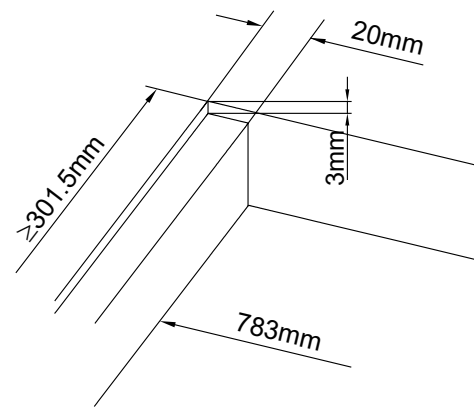

**view Z:**

further details, see  
view X (next page):

Cutout for Table-Installation Frame of Mixing Console 52/MX.  
For dimensions of Table-Installation Frame, see next page!

Specifications and design are subject to change without notice. The content of this document is for information only. The information presented in this document does not form part of any quotation or contract, is believed to be accurate and reliable and may be changed without notice. No liability will be accepted by the publisher for any consequence of its use. Publication thereof does neither convey nor imply any license under patent- or other industrial or intellectual property rights.

view B:

cut A - A

view X scale 1:1

view Y scale 1:1

Specifications and design are subject to change without notice. The content of this document is for information only. The information presented in this document does not form part of any quotation or contract, is believed to be accurate and reliable and may be changed without notice. No liability will be accepted by the publisher for any consequence of its use. Publication thereof does neither convey nor imply any license under patent- or other industrial or intellectual property rights.

|  |   |  |                      |
|--|---|--|----------------------|
| <p>DHD audio GmbH<br/>Haferkornstrasse 5<br/>04129 Leipzig / Germany<br/>Phone: +49 341 5897020<br/>Fax: +49 341 5897022<br/>E-mail: dhd@dhd-audio.com<br/>Internet: www.dhd-audio.com</p> <p><b>DHD.audio</b></p> | Scale: 1:5 (DIN A3)   |  |                      |
|  | <p><b>Dimension 52/MX L-size Table-Inst. Frame</b><br/><b>20 positions, L-size 293x42.5mm</b></p> |  |                      |
| <p>Name: Miethling<br/>Date: 26.04.2018<br/>File: 52-3618_dimension.dwg</p>  | <p>52-3618</p>  |  | <p>Page:<br/>2/2</p> |