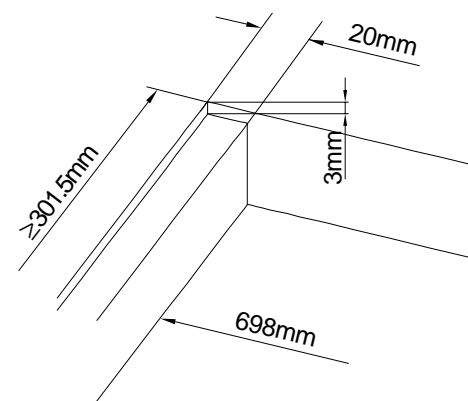

view Z:

further details, see
view X (next page):

Cutout for Table-Installation Frame of Mixing Console 52/MX.
For dimensions of Table-Installation Frame, see next page!

Specifications and design are subject to change without notice. The content of this document is for information only. The information presented in this document does not form part of any quotation or contract, is believed to be accurate and reliable and may be changed without notice. No liability will be accepted by the publisher for any consequence of its use. Publication thereof does neither convey nor imply any license under patent- or other industrial or intellectual property rights.

Name: Miethling
Date: 02.05.2012
File: 52-3616_dimension.dwg

52-3616

Page:
1/2

Specifications and design are subject to change without notice. The content of this document is for information only. The information presented in this document does not form part of any quotation or contract, is believed to be accurate and reliable and may be changed without notice. No liability will be accepted by the publisher for any consequence of its use. Publication thereof does neither convey nor imply any license under patent- or other industrial or intellectual property rights.

 DHD Deubner Hoffmann Digital GmbH Häferkornstrasse 5 04129 Leipzig / Germany Phone: +49 341 5897020 Fax: +49 341 5897022 E-mail: dhd@theaudio.com Internet: www.dhd-audio.com	Scale: 1:5 (DIN A3)		
	Dimension 52/MX L-size Table-Inst. Frame 16 positions, L-size 293x42.5mm		
Name: Miethling	52-3616		Page:
Date: 02.05.2012			2/2
File: 52-3612_dimension.dwg			