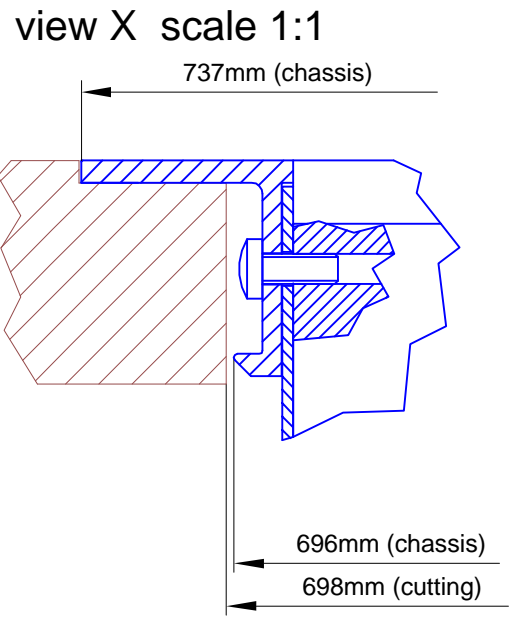

view Z:

further details, see
view X (next page):

Cutout for Table-Installation Frame of Mixing Console 52/MX.
For dimensions of Table-Installation Frame, see next page!

Specifications and design are subject to change without notice. The content of this document is for information only. The information presented in this document does not form part of any quotation or contract, is believed to be accurate and reliable and may be changed without notice. No liability will be accepted by the publisher for any consequence of its use. Publication thereof does neither convey nor imply any license under patent- or other industrial or intellectual property rights.

Name: Miethling
Date: 02.05.2012
File: 52-3616_dimension.dwg

52-3616

Page:
1/2

Specifications and design are subject to change without notice. The content of this document is for information only. The information presented in this document does not form part of any quotation or contract, is believed to be accurate and reliable and may be changed without notice. No liability will be accepted by the publisher for any consequence of its use. Publication thereof does neither convey nor imply any license under patent- or other industrial or intellectual property rights.

 DHD Deubner Hoffmann Digital GmbH Häferkornstrasse 5 04129 Leipzig / Germany Phone: +49 341 5897020 Fax: +49 341 5897022 E-mail: dhd@theaudio.com Internet: www.dhd-audio.com	Scale: 1:5 (DIN A3)		
	Dimension 52/MX L-size Table-Inst. Frame 16 positions, L-size 293x42.5mm		
Name: Miethling	52-3616		Page:
Date: 02.05.2012			2/2
File: 52-3612_dimension.dwg			