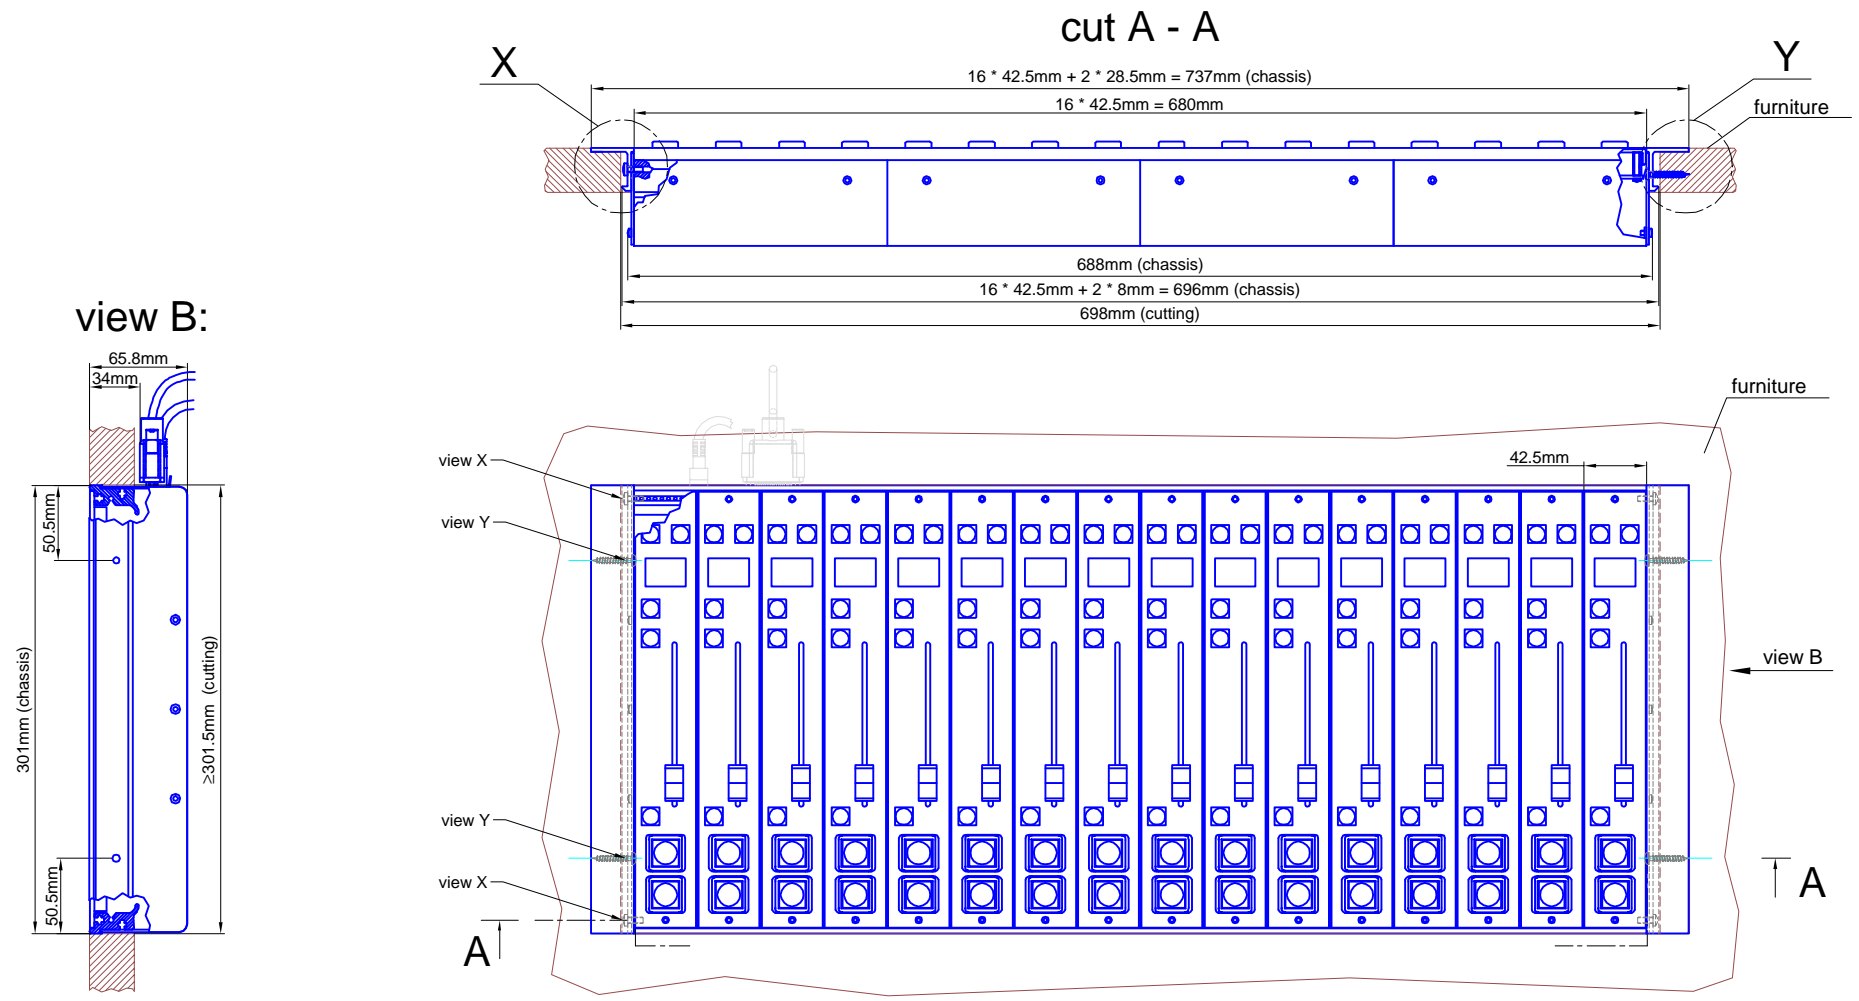

Specifications and design are subject to change without notice. The content of this document is for information only. The information presented in this document does not form part of any quotation or contract, is believed to be accurate and reliable and may be changed without notice. No liability will be accepted by the publisher for any consequence of its use. Publication thereof does neither convey nor imply any license under patent- or other industrial or intellectual property rights.

DHD Deubner Hoffmann Digital GmbH Häferkornstrasse 5 04129 Leipzig / Germany Phone: +49 341 5897020 Fax: +49 341 5897022 E-mail: dhd@theaudio.com Internet: www.dhd-audio.com	Scale: 1:5 (DIN A3)		
	Dimension 52/MX L-size Table-Inst. Frame 16 positions, L-size 293x42.5mm		
Name: Miethling	52-3616		Page:
Date: 02.05.2012			2/2
File: 52-3612_dimension.dwg