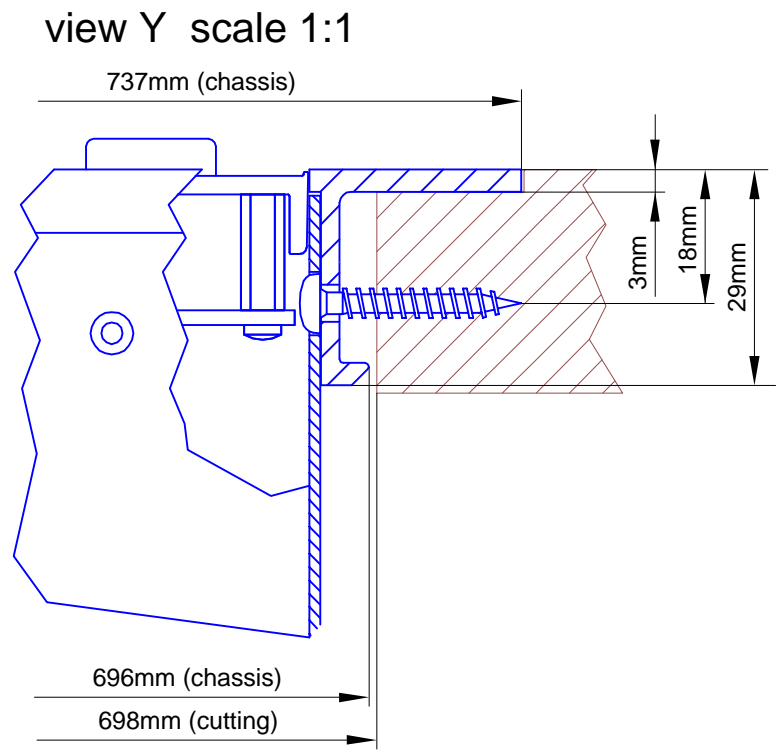

view Z:

further details, see
view X (next page):

Cutout for Table-Installation Frame of Mixing Console 52/MX.
For dimensions of Table-Installation Frame, see next page!

Specifications and design are subject to change without notice. The content of this document is for information only. The information presented in this document does not form part of any quotation or contract, is believed to be accurate and reliable and may be changed without notice. No liability will be accepted by the publisher for any consequence of its use. Publication thereof does neither convey nor imply any license under patent- or other industrial or intellectual property rights.

Name: Miethling
Date: 02.05.2012
File: 52-3616_dimension.dwg

52-3616

Page:
1/2

Specifications and design are subject to change without notice. The content of this document is for information only. The information presented in this document does not form part of any quotation or contract, is believed to be accurate and reliable and may be changed without notice. No liability will be accepted by the publisher for any consequence of its use. Publication thereof does neither convey nor imply any license under patent- or other industrial or intellectual property rights.

 DHD Deubner Hoffmann Digital GmbH Häferkornstrasse 5 04129 Leipzig / Germany Phone: +49 341 5897020 Fax: +49 341 5897022 E-mail: dhd@theaudio.com Internet: www.dhd-audio.com	Scale: 1:5 (DIN A3)		
	Dimension 52/MX L-size Table-Inst. Frame 16 positions, L-size 293x42.5mm		
Name: Miethling	52-3616		Page:
Date: 02.05.2012			2/2
File: 52-3612_dimension.dwg			