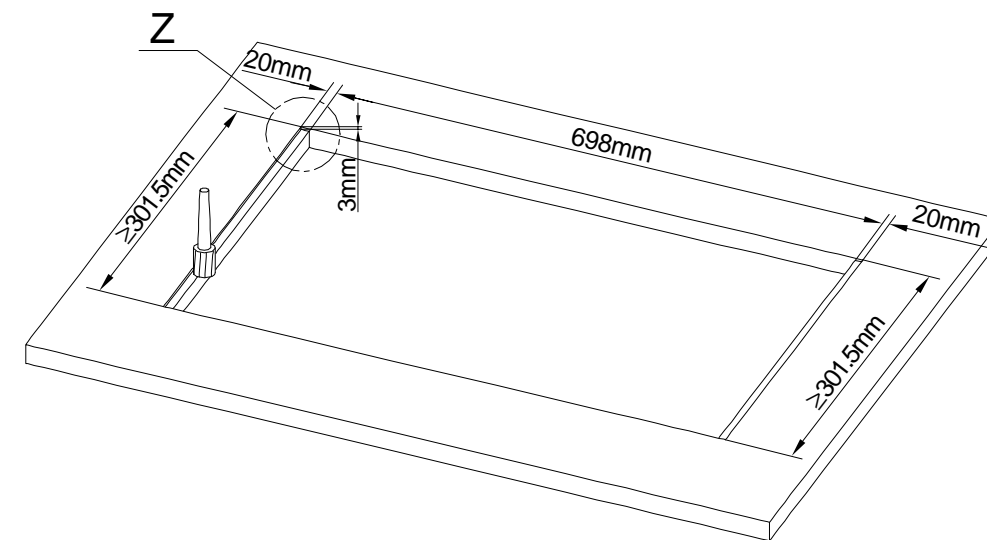

view Z:

further details, see
view X (next page):

Cutout for Table-Installation Frame of Mixing Console 52/MX.
For dimensions of Table-Installation Frame, see next page!

Specifications and design are subject to change without notice. The content of this document is for information only. The information presented in this document does not form part of any quotation or contract, is believed to be accurate and reliable and may be changed without notice. No liability will be accepted by the publisher for any consequence of its use. Publication thereof does neither convey nor imply any license under patent- or other industrial or intellectual property rights.

Name: Miethling
Date: 02.05.2012
File: 52-3616_dimension.dwg

52-3616

Page:
1/2

Specifications and design are subject to change without notice. The content of this document is for information only. The information presented in this document does not form part of any quotation or contract, is believed to be accurate and reliable and may be changed without notice. No liability will be accepted by the publisher for any consequence of its use. Publication thereof does neither convey nor imply any license under patent- or other industrial or intellectual property rights.

 DHD Deubner Hoffmann Digital GmbH Häferkornstrasse 5 04129 Leipzig / Germany Phone: +49 341 5897020 Fax: +49 341 5897022 E-mail: dhd@theaudio.com Internet: www.dhd-audio.com	Scale: 1:5 (DIN A3)		
	Dimension 52/MX L-size Table-Inst. Frame 16 positions, L-size 293x42.5mm		
Name: Miethling	52-3616		Page:
Date: 02.05.2012			2/2
File: 52-3612_dimension.dwg			