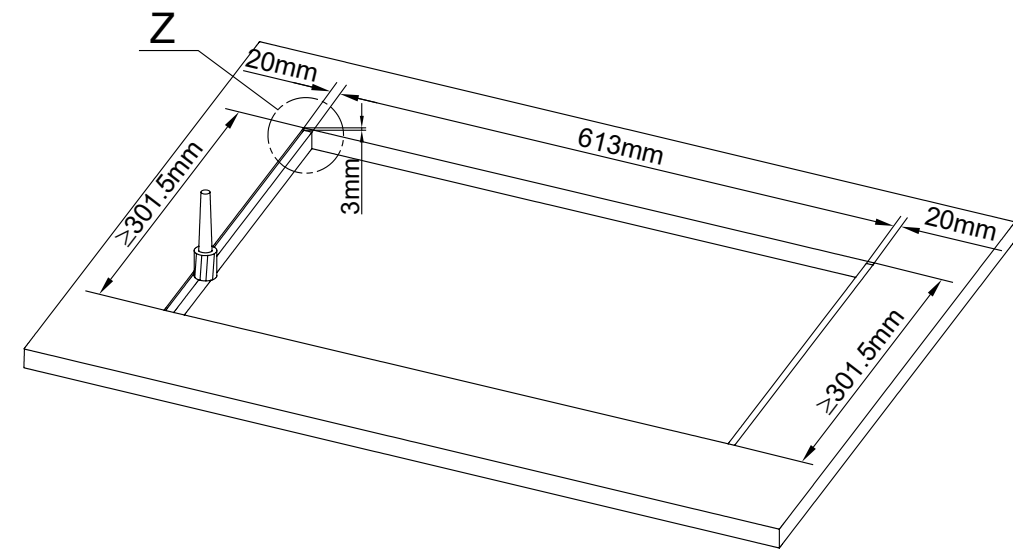

view Z:

further details, see
view X (next page):

Cutout for Table-Installation Frame of Mixing Console 52/MX.
For dimensions of Table-Installation Frame, see next page!

Specifications and design are subject to change without notice. The content of this document is for information only. The information presented in this document does not form part of any quotation or contract, is believed to be accurate and reliable and may be changed without notice. No liability will be accepted by the publisher for any consequence of its use. Publication thereof does neither convey nor imply any license under patent- or other industrial or intellectual property rights.

Name: Miethling
Date: 08.10.2018
File: 52-3614_dimension.dwg

52-3614

Page:
1/2

Specifications and design are subject to change without notice. The content of this document is for information only. The information presented in this document does not form part of any quotation or contract, is believed to be accurate and reliable and may be changed without notice. No liability will be accepted by the publisher for any consequence of its use. Publication thereof does neither convey nor imply any license under patent- or other industrial or intellectual property rights.

DHD.audio

DHD audio GmbH
Haferkornstrasse 5
04129 Leipzig
Germany

Phone: +49 341 5897020
Fax: +49 341 5897022
E-mail: dhd@dhd-audio.com
Internet: www.dhd-audio.com

Scale: 1:5 (DIN A3)

Dimension 52/MX L-size Table-Inst. Frame
14 positions, L-size 293x42.5mm

Name: Miethling

Date: 08.10.2018

File: 52-3614_dimension.dwg

52-3614

Page:

2/2