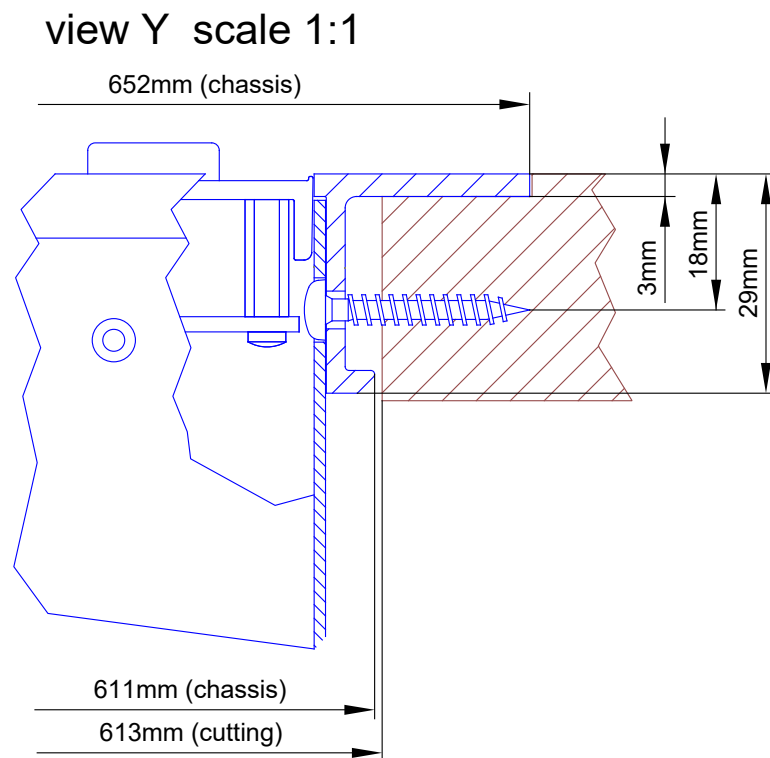

view Z:

further details, see
view X (next page):

Cutout for Table-Installation Frame of Mixing Console 52/MX.
For dimensions of Table-Installation Frame, see next page!

Specifications and design are subject to change without notice. The content of this document is for information only. The information presented in this document does not form part of any quotation or contract, is believed to be accurate and reliable and may be changed without notice. No liability will be accepted by the publisher for any consequence of its use. Publication thereof does neither convey nor imply any license under patent- or other industrial or intellectual property rights.

Name: Miethling
Date: 08.10.2018
File: 52-3614_dimension.dwg

52-3614

Page:
1/2

Specifications and design are subject to change without notice. The content of this document is for information only. The information presented in this document does not form part of any quotation or contract, is believed to be accurate and reliable and may be changed without notice. No liability will be accepted by the publisher for any consequence of its use. Publication thereof does neither convey nor imply any license under patent- or other industrial or intellectual property rights.

DHD.audio

DHD audio GmbH
Haferkornstrasse 5
04129 Leipzig
Germany

Phone: +49 341 5897020
Fax: +49 341 5897022
E-mail: dhd@dhd-audio.com
Internet: www.dhd-audio.com

Scale: 1:5 (DIN A3)

Dimension 52/MX L-size Table-Inst. Frame
14 positions, L-size 293x42.5mm

Name: Miethling

Date: 08.10.2018

File: 52-3614_dimension.dwg

52-3614

Page:

2/2