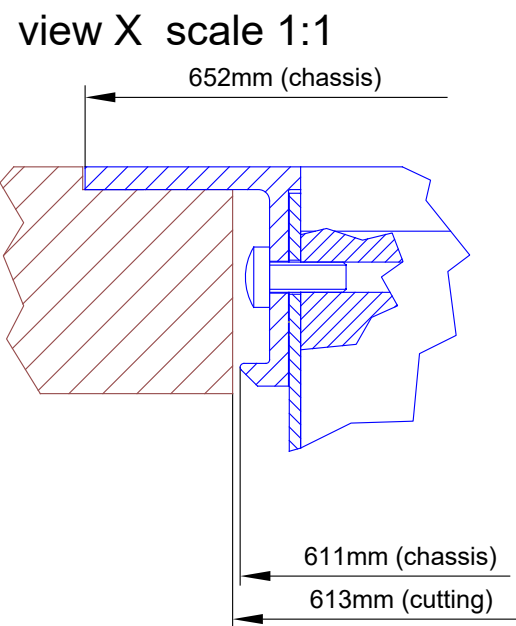

view Z:

further details, see
view X (next page):

Cutout for Table-Installation Frame of Mixing Console 52/MX.
For dimensions of Table-Installation Frame, see next page!

Specifications and design are subject to change without notice. The content of this document is for information only. The information presented in this document does not form part of any quotation or contract, is believed to be accurate and reliable and may be changed without notice. No liability will be accepted by the publisher for any consequence of its use. Publication thereof does neither convey nor imply any license under patent- or other industrial or intellectual property rights.

Name: Miethling
Date: 08.10.2018
File: 52-3614_dimension.dwg

52-3614

Page:
1/2

Specifications and design are subject to change without notice. The content of this document is for information only. The information presented in this document does not form part of any quotation or contract, is believed to be accurate and reliable and may be changed without notice. No liability will be accepted by the publisher for any consequence of its use. Publication thereof does neither convey nor imply any license under patent- or other industrial or intellectual property rights.

DHD.audio

DHD audio GmbH
Haferkornstrasse 5
04129 Leipzig
Germany

Phone: +49 341 5897020
Fax: +49 341 5897022
E-mail: dhd@dhd-audio.com
Internet: www.dhd-audio.com

Scale: 1:5 (DIN A3)

Dimension 52/MX L-size Table-Inst. Frame
14 positions, L-size 293x42.5mm

Name: Miethling

Date: 08.10.2018

File: 52-3614_dimension.dwg

52-3614

Page:

2/2