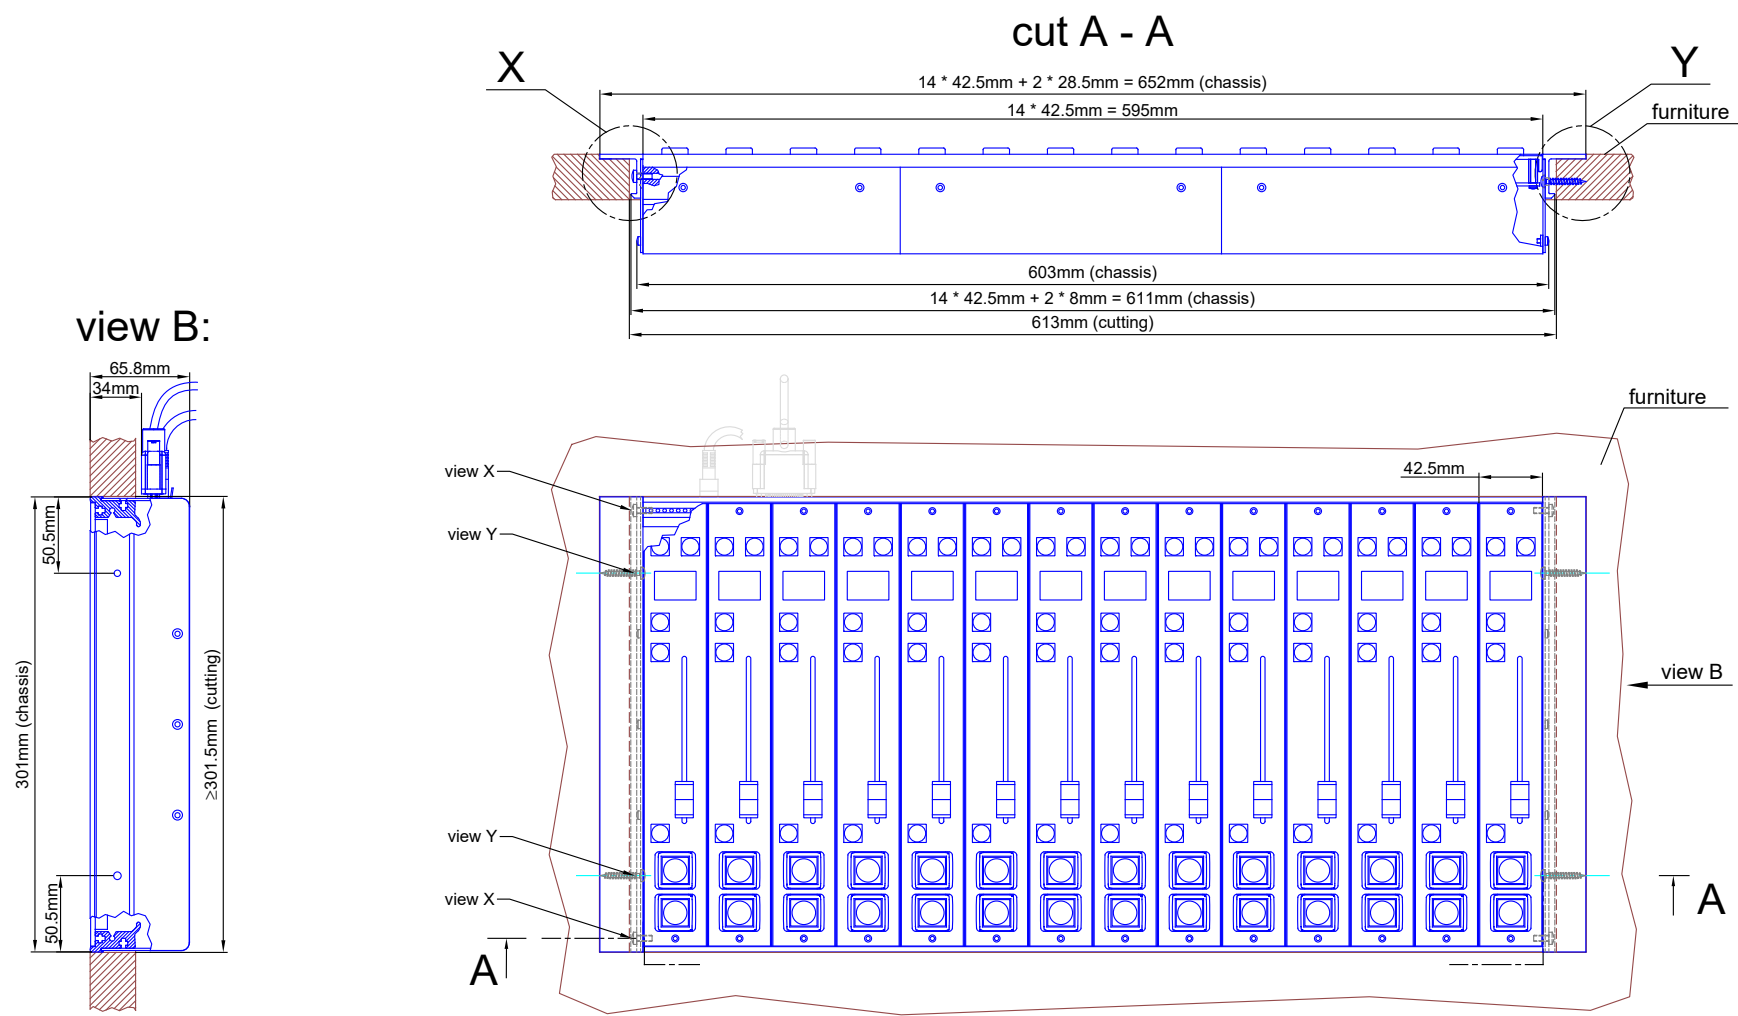

view Z:

further details, see
view X (next page):

Cutout for Table-Installation Frame of Mixing Console 52/MX.
For dimensions of Table-Installation Frame, see next page!

Specifications and design are subject to change without notice. The content of this document is for information only. The information presented in this document does not form part of any quotation or contract, is believed to be accurate and reliable and may be changed without notice. No liability will be accepted by the publisher for any consequence of its use. Publication thereof does neither convey nor imply any license under patent- or other industrial or intellectual property rights.

Name: Miethling
Date: 08.10.2018
File: 52-3614_dimension.dwg

52-3614

Page:
1/2

Specifications and design are subject to change without notice. The content of this document is for information only. The information presented in this document does not form part of any quotation or contract, is believed to be accurate and reliable and may be changed without notice. No liability will be accepted by the publisher for any consequence of its use. Publication thereof does neither convey nor imply any license under patent- or other industrial or intellectual property rights.

Name: Miethling

Date: 08.10.2018

File: 52-3614_dimension.dwg

52-3614

Page:

2/2