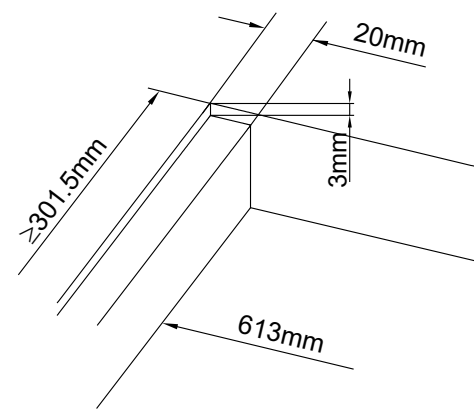

view Z:

further details, see
view X (next page):

Cutout for Table-Installation Frame of Mixing Console 52/MX.
For dimensions of Table-Installation Frame, see next page!

Specifications and design are subject to change without notice. The content of this document is for information only. The information presented in this document does not form part of any quotation or contract, is believed to be accurate and reliable and may be changed without notice. No liability will be accepted by the publisher for any consequence of its use. Publication thereof does neither convey nor imply any license under patent- or other industrial or intellectual property rights.

Name: Miethling
Date: 08.10.2018
File: 52-3614_dimension.dwg

52-3614

Page:
1/2

Specifications and design are subject to change without notice. The content of this document is for information only. The information presented in this document does not form part of any quotation or contract, is believed to be accurate and reliable and may be changed without notice. No liability will be accepted by the publisher for any consequence of its use. Publication thereof does neither convey nor imply any license under patent- or other industrial or intellectual property rights.

DHD.audio

DHD audio GmbH
Haferkornstrasse 5
04129 Leipzig
Germany

Phone: +49 341 5897020
Fax: +49 341 5897022
E-mail: dhd@dhd-audio.com
Internet: www.dhd-audio.com

Scale: 1:5 (DIN A3)

Dimension 52/MX L-size Table-Inst. Frame
14 positions, L-size 293x42.5mm

Name: Miethling

Date: 08.10.2018

File: 52-3614_dimension.dwg

52-3614

Page:

2/2