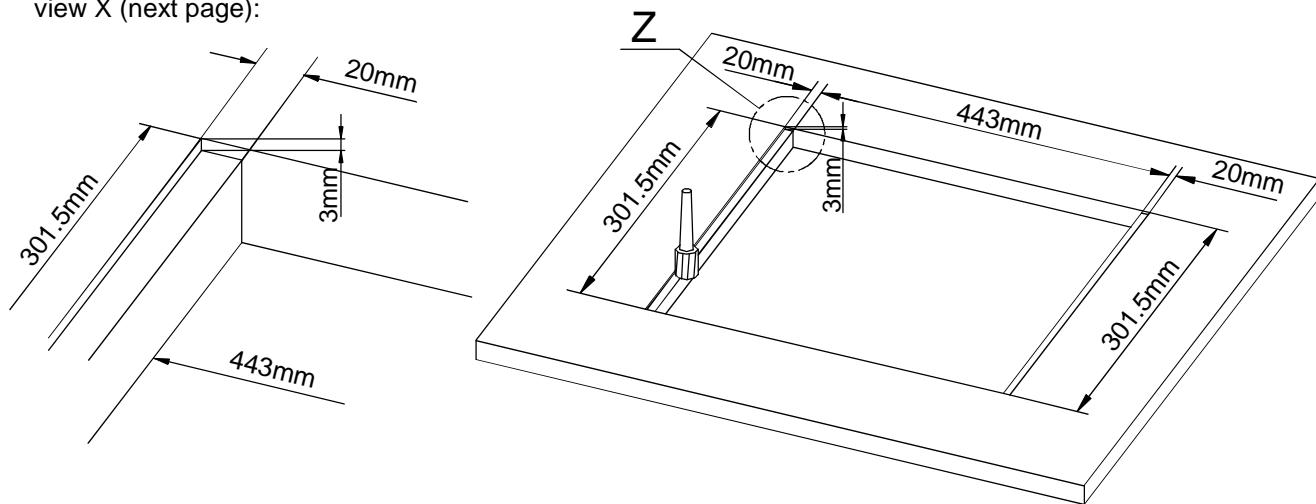

view Z:

further details, see view X (next page):

Cutout for Table-Installation Frame of Mixing Console 52/MX.
For dimensions of Table-Installation Frame, see next page!

 <p>DHD Deubner Hoffmann Digital GmbH Haferkornstrasse 5 04129 Leipzig / Germany Phone: +49 341 5897020 Fax: +49 341 5897022 E-mail: dhd@dhd-audio.com Internet: www.dhd-audio.com</p>	Scale: 1:5 (DIN A4)			
	Dimensions cutout for Table-Installation Frame of Mixing Consoles 52/MX			
Name: Miethling	52-3610B / 52-3610C			Page:
Date: 28.10.2013				1/2
File: 52-3610c_dimension.dwg				