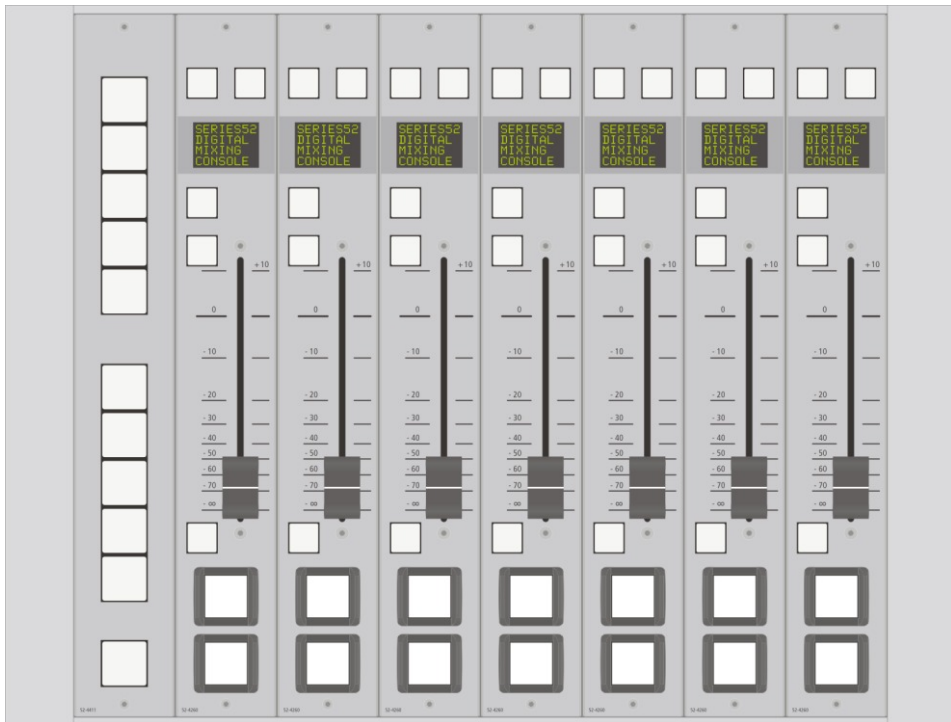

# 52/MX Mixing Console

## 13 Fader Example

52-3608

52-3708