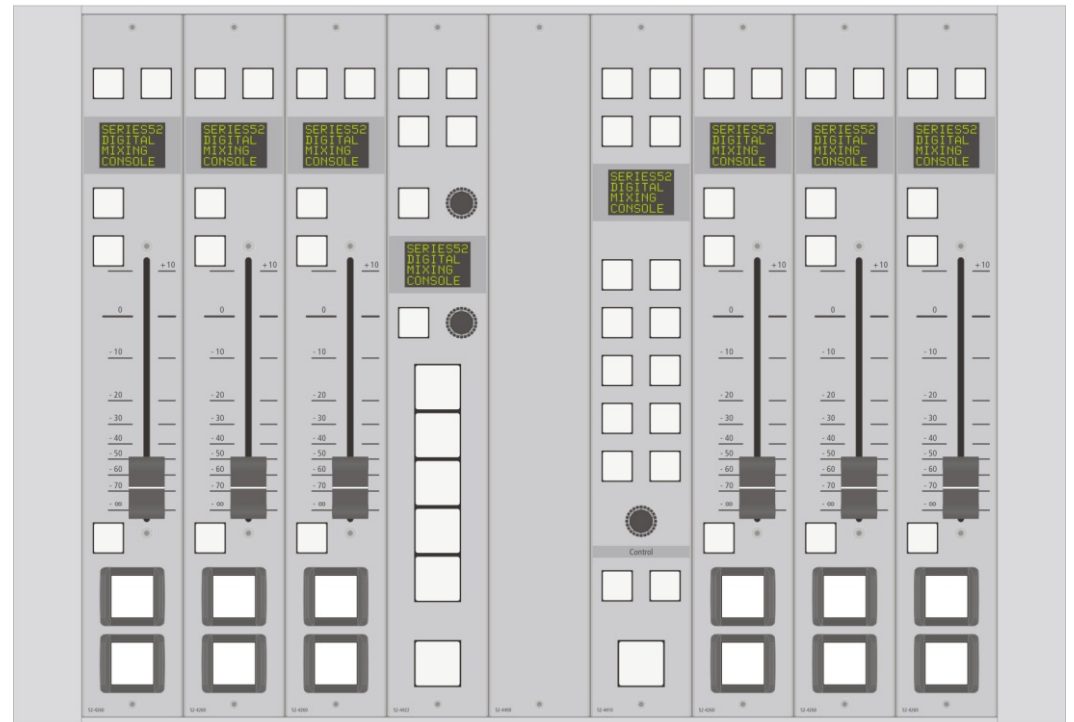

# 52/MX Mixing Console

## 13 Fader Example

52-3608

52-3708