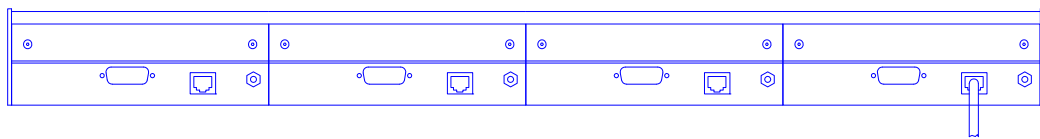

view A:

Specifications and design are subject to change without notice. The content of this document is for information only. The information presented in this document does not form part of any quotation or contract, is believed to be accurate and reliable and may be changed without notice. No liability will be accepted by the publisher for any consequence of its use. Publication thereof does neither convey nor imply any license under patent- or other industrial or intellectual property rights.

DHD GmbH
Haferkornstraße 5
04129 Leipzig / Germany
Phone: + 49 341 5897020
Fax: + 49 341 5897022

Name: Miethling Date: 29.01.2007
File: 52-3466_dimension.dwg

Scale 1:5 (DIN A4)

Dimension 52/MX S-size Table Top Box
16 positions, S-size 193x42.5mm

52-3466

Page:
1 / 1