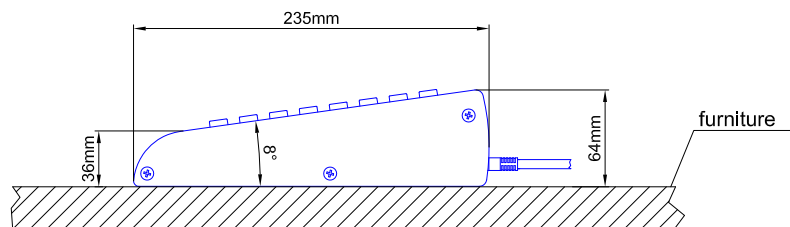

view A:

view B:

Specifications and design are subject to change without notice. The content of this document is for information only. The information presented in this document does not form part of any quotation or contract, is believed to be accurate and reliable and may be changed without notice. No liability will be accepted by the publisher for any consequence of its use. Publication thereof does neither convey nor imply any license under patent- or other industrial or intellectual property rights.

DHD GmbH
Haferkornstraße 5
04129 Leipzig / Germany
Phone: + 49 341 5897020
Fax: + 49 341 5897022

Name: Miethling Date: 29.01.2007
File: 52-3466_dimension.dwg

Scale 1:5 (DIN A4)

Dimension 52/MX S-size Table Top Box
16 positions, S-size 193x42.5mm

52-3466

Page:
1 / 1