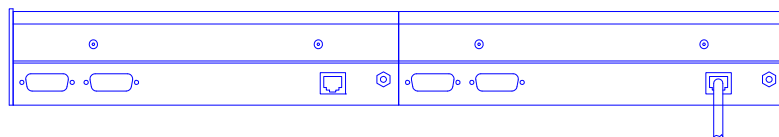

view A:

Specifications and design are subject to change without notice. The content of this document is for information only. The information presented in this document does not form part of any quotation or contract, is believed to be accurate and reliable and may be changed without notice. No liability will be accepted by the publisher for any consequence of its use. Publication thereof does neither convey nor imply any license under patent- or other industrial or intellectual property rights.

DHD GmbH
Haferkornstraße 5
04129 Leipzig / Germany
Phone: + 49 341 5897020
Fax: + 49 341 5897022

Name: Miethling Date: 29.01.2007
File: 52-3462_dimension.dwg

Scale 1:5 (DIN A4)

Dimension 52/MX S-size Table Top Box
12 positions, S-size 193x42.5mm

52-3462

Page:
1 / 1