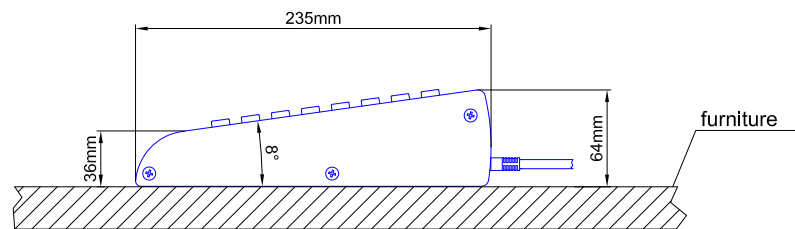

view A:

view B:

Specifications and design are subject to change without notice. The content of this document is for information only. The information presented in this document does not form part of any quotation or contract, is believed to be accurate and reliable and may be changed without notice. No liability will be accepted by the publisher for any consequence of its use. Publication thereof does neither convey nor imply any license under patent- or other industrial or intellectual property rights.

DHD GmbH
Haferkornstraße 5
04129 Leipzig / Germany
Phone: + 49 341 5897020
Fax: + 49 341 5897022

Name: Miethling Date: 29.01.2007
File: 52-3462_dimension.dwg

Scale 1:5 (DIN A4)

Dimension 52/MX S-size Table Top Box
12 positions, S-size 193x42.5mm

52-3462

Page:
1 / 1