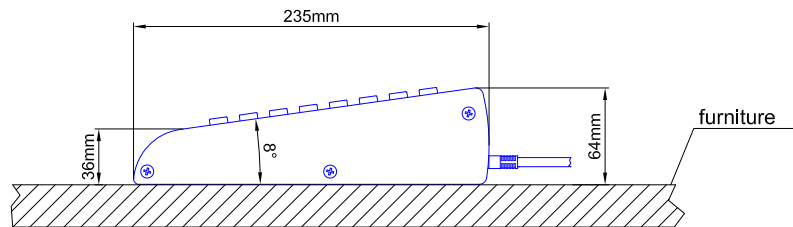

view A:

view B:

Specifications and design are subject to change without notice. The content of this document is for information only. The information presented in this document does not form part of any quotation or contract, is believed to be accurate and reliable and may be changed without notice. No liability will be accepted by the publisher for any consequence of its use. Publication thereof does neither convey nor imply any license under patent- or other industrial or intellectual property rights.

DHD GmbH
Haferkornstraße 5
04129 Leipzig / Germany
Phone: + 49 341 5897020
Fax: + 49 341 5897022

Name: Miethling Date: 29.01.2007
File: 52-3458_dimension.dwg

Scale 1:5 (DIN A4)

Dimension 52/MX S-size Table Top Box
8 positions, S-size 193x42.5mm

52-3458

Page:
1 / 1