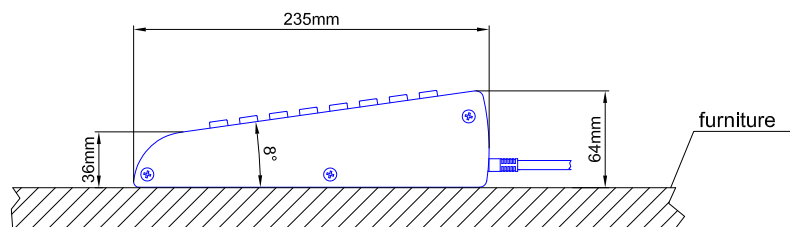

view A:

view B:

Specifications and design are subject to change without notice. The content of this document is for information only. The information presented in this document does not form part of any quotation or contract, is believed to be accurate and reliable and may be changed without notice. No liability will be accepted by the publisher for any consequence of its use. Publication thereof does neither convey nor imply any license under patent- or other industrial or intellectual property rights.

DHD GmbH
Haferkornstraße 5
04129 Leipzig / Germany
Phone: + 49 341 5897020
Fax: + 49 341 5897022

Name: Miethling Date: 28.02.2011
File: 52-3455_dimension.dwg

Scale 1:5 (DIN A4)

Dimension 52/MX S-size Table Top Box
5 positions, S-size 193x42.5mm

52-3455

Page:
1 / 1