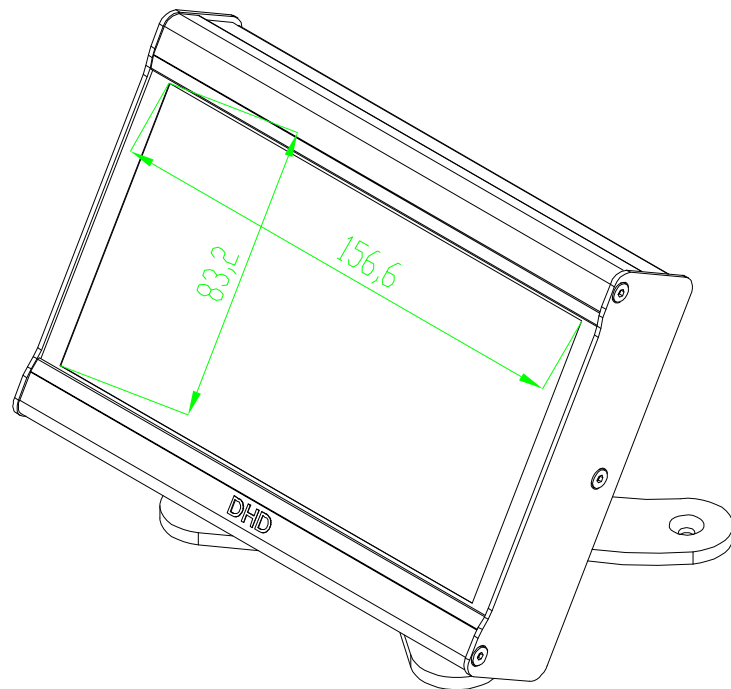

Front view

DHD GmbH Haferkornstraße 5 04129 Leipzig / Germany Phone: + 49 341 5897020 Fax: + 49 341 5897022		Scale 1:2 (DIN A3)	
		52-3017 + 52-4017 Dimension Table Top Stand + TFT display	
Name: Miethling	Date: 28.09.2009	52-3017 mounting	Page:
File: 52-3017mounting.dwg			1 / 1