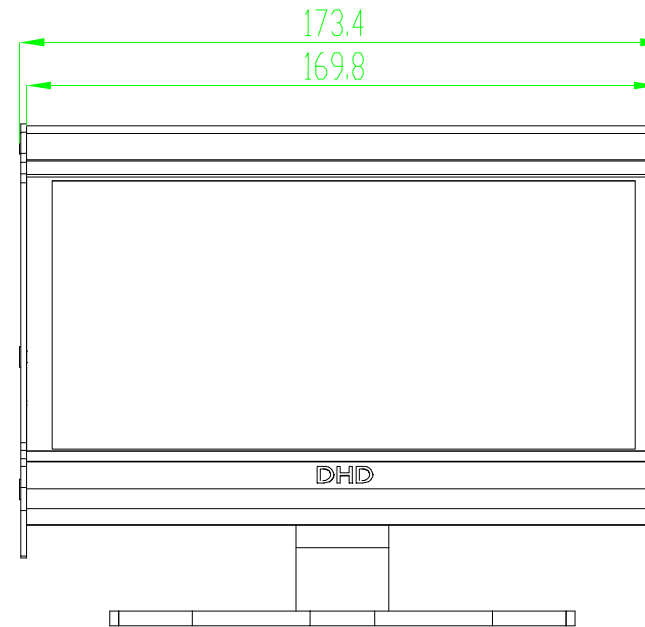

Front view

DHD GmbH Haferkornstraße 5 04129 Leipzig / Germany Phone: + 49 341 5897020 Fax: + 49 341 5897022		Scale 1:2 (DIN A3)	
		52-3017 + 52-4017 Dimension Table Top Stand + TFT display	
Name: Miethling	Date: 28.09.2009	52-3017 mounting	Page:
File: 52-3017mounting.dwg			1 / 1