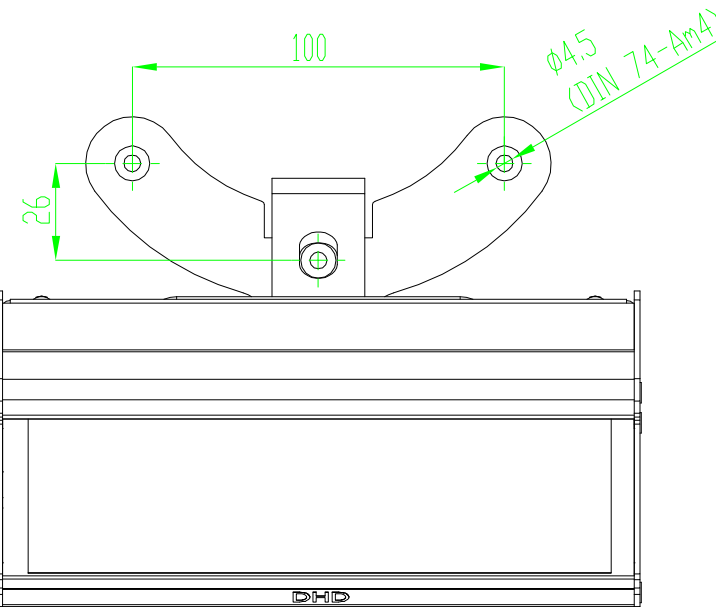

Front view

DHD GmbH Haferkornstraße 5 04129 Leipzig / Germany Phone: + 49 341 5897020 Fax: + 49 341 5897022		Scale 1:2 (DIN A3)	
		52-3017 + 52-4017 Dimension Table Top Stand + TFT display	
Name: Miethling	Date: 28.09.2009	52-3017 mounting	Page:
File: 52-3017mounting.dwg			1 / 1