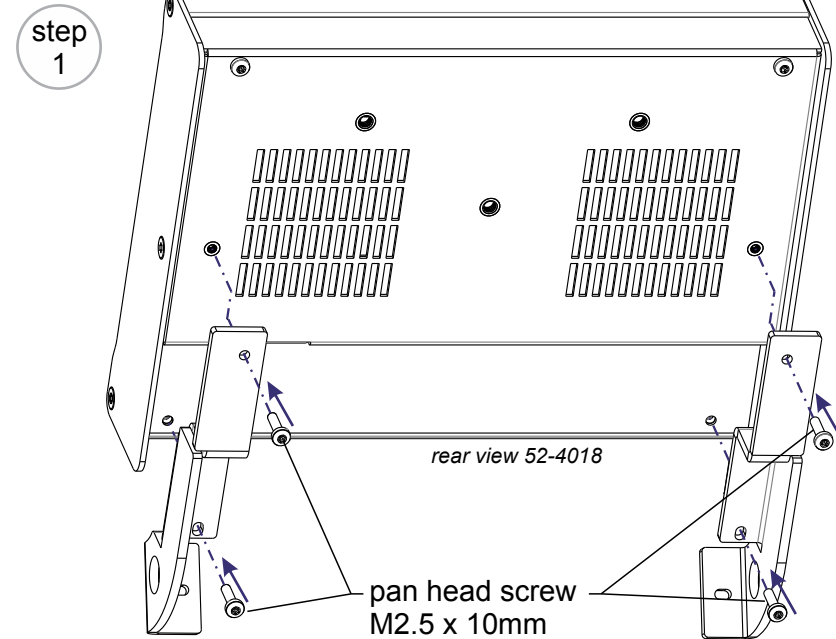

52-3010 Mounting Kit for 52-4018 TFT/Touch Display for fixing to 52-28xx frames

*Specifications and design are subject to change without notice.
The content of this document is for information only. The information presented in this document does not form part of any quotation or contract, is believed to be accurate and reliable and may be changed without notice. No liability will be accepted by the publisher for any consequence of its use.
Publication thereof does neither convey nor imply any license under patent- or other industrial or intellectual property rights.*