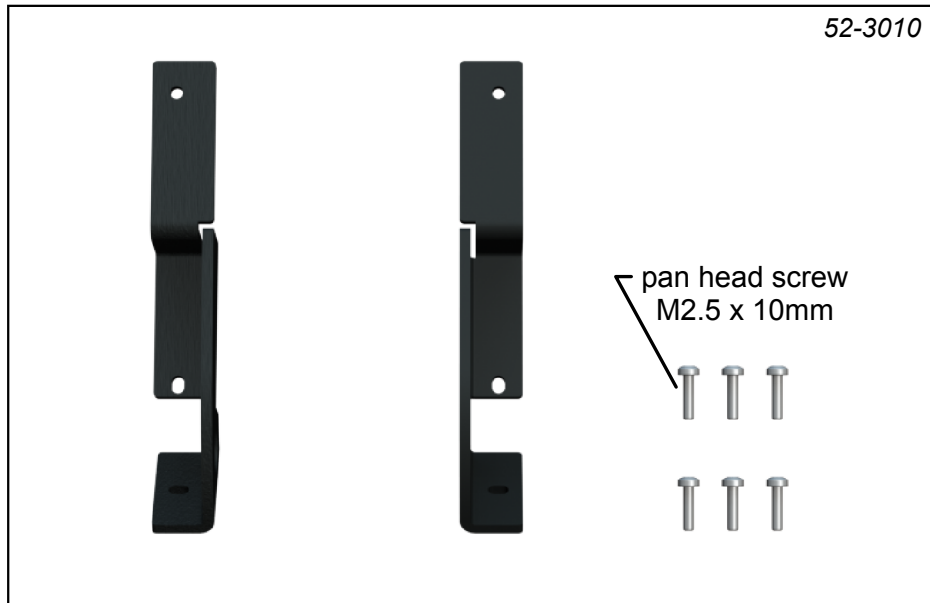

52-3010 Mounting Kit for 52-4018 TFT/Touch Display for fixing to 52-28xx frames

*Specifications and design are subject to change without notice.
The content of this document is for information only. The information presented in this document does not form part of any quotation or contract, is believed to be accurate and reliable and may be changed without notice. No liability will be accepted by the publisher for any consequence of its use.
Publication thereof does neither convey nor imply any license under patent- or other industrial or intellectual property rights.*