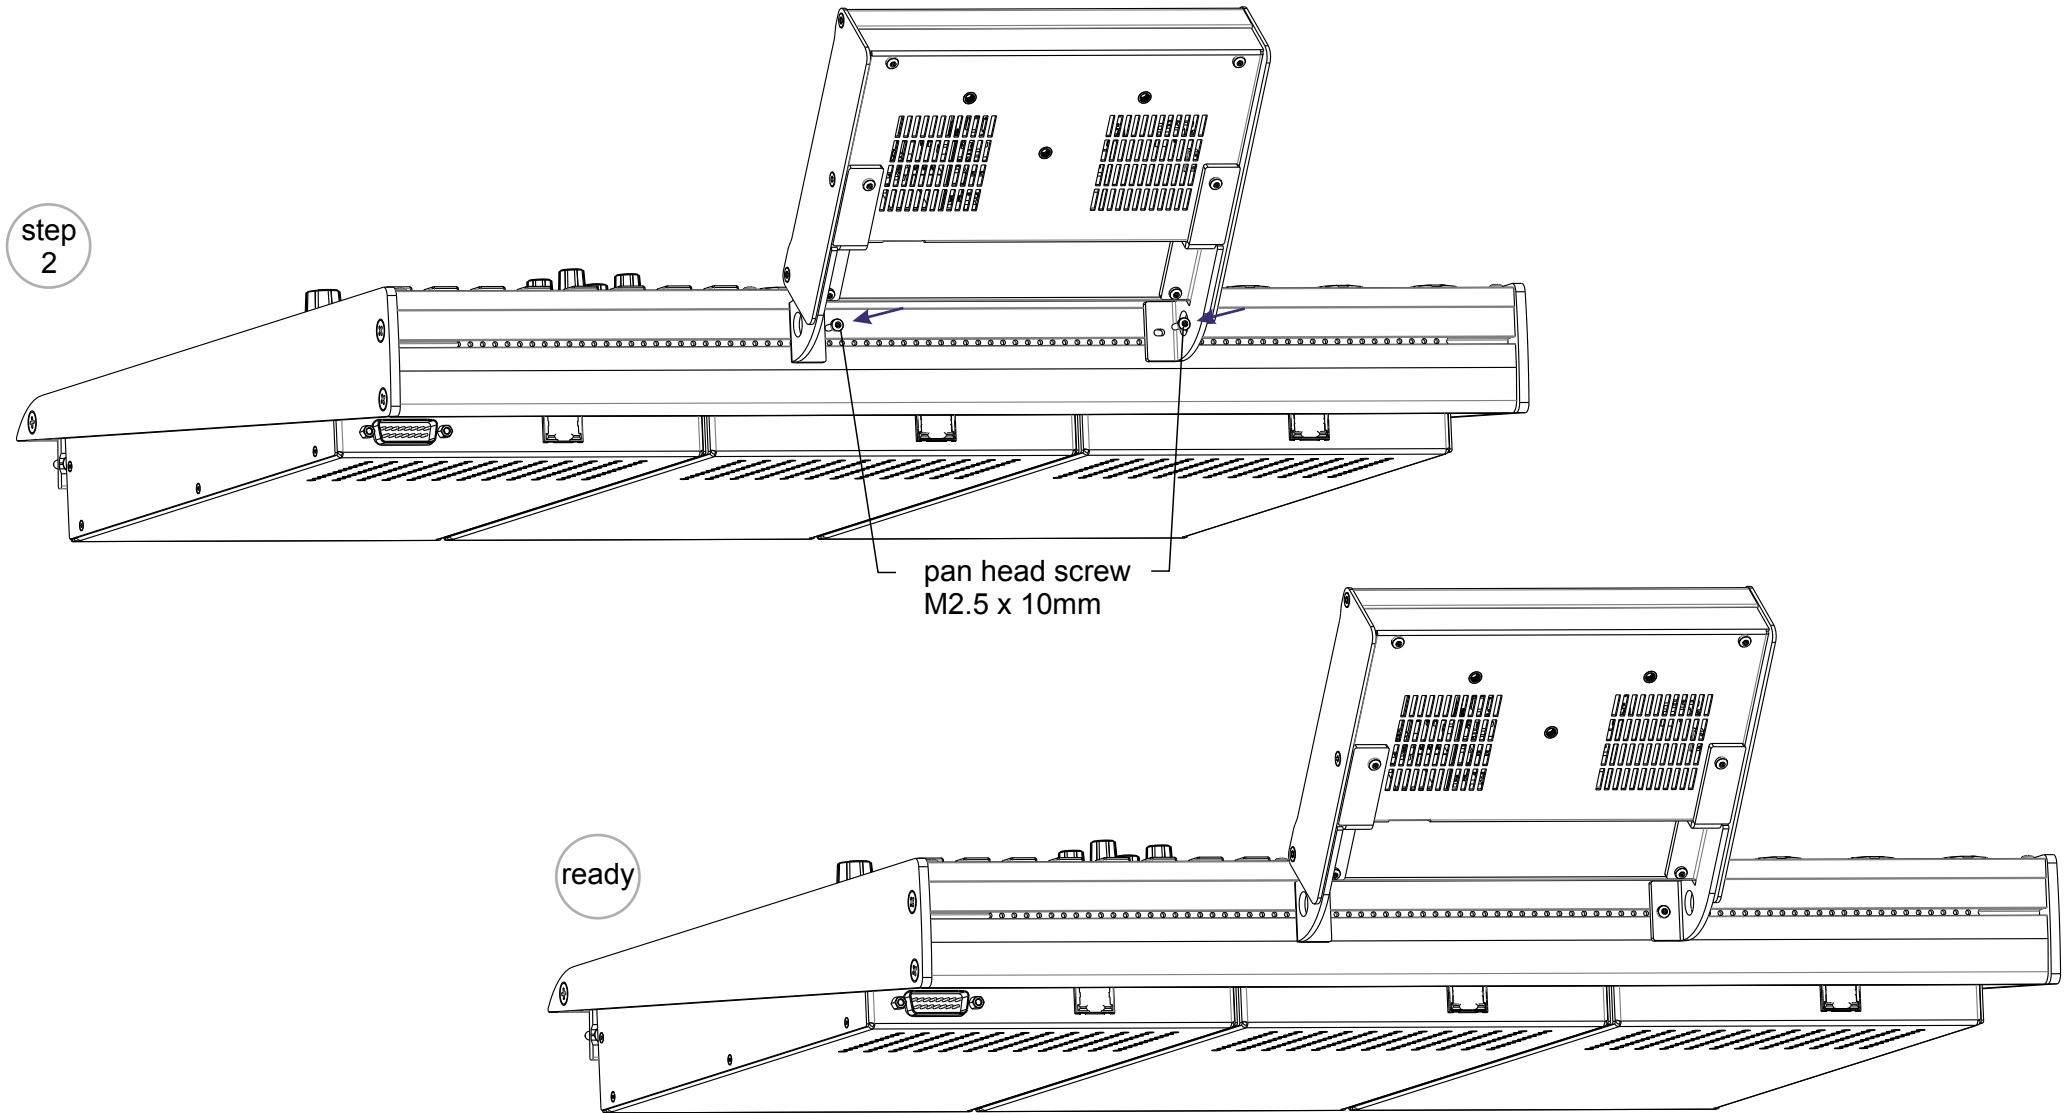

52-3010 Mounting Kit for 52-4018 TFT/Touch Display for fixing to 52-28xx frames

*Specifications and design are subject to change without notice.
The content of this document is for information only. The information presented in this document does not form part of any quotation or contract, is believed to be accurate and reliable and may be changed without notice. No liability will be accepted by the publisher for any consequence of its use.
Publication thereof does neither convey nor imply any license under patent- or other industrial or intellectual property rights.*