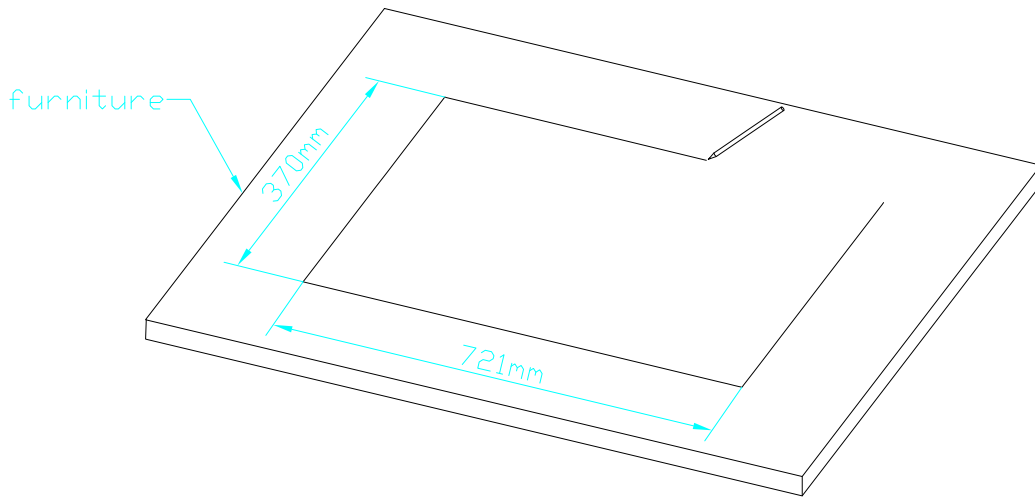

Specifications and design are subject to change without notice. The content of this document is for information only. The information presented in this document does not form part of any quotation or contract, is believed to be accurate and reliable and may be changed without notice. No liability will be accepted by the publisher for any consequence of its use. Publication thereof does neither convey nor imply any license under patent- or other industrial or intellectual property rights.

Cutout for Console Frame 52-2818 of Mixing Console 52/SX.
For dimensions of Console Frame, see next page!

DHD
Deubner Hoffmann Digital GmbH
Haferkornstrasse 5
04129 Leipzig / Germany
Phone: +49 341 5897020
Fax: +49 341 5897022
E-mail: dhd@dhd-audio.com
Internet: www.dhd-audio.com

Scale: 1:5 (DIN A3)

Dimensions cutout for
Console Frame

Name: Miethling
Date: 27.10.2010
File: 52-2818_sx_dimension.dwg

52-2818
(Console Frame for 4 Fader Modules
and 1 Central Module)

Page:
1/2