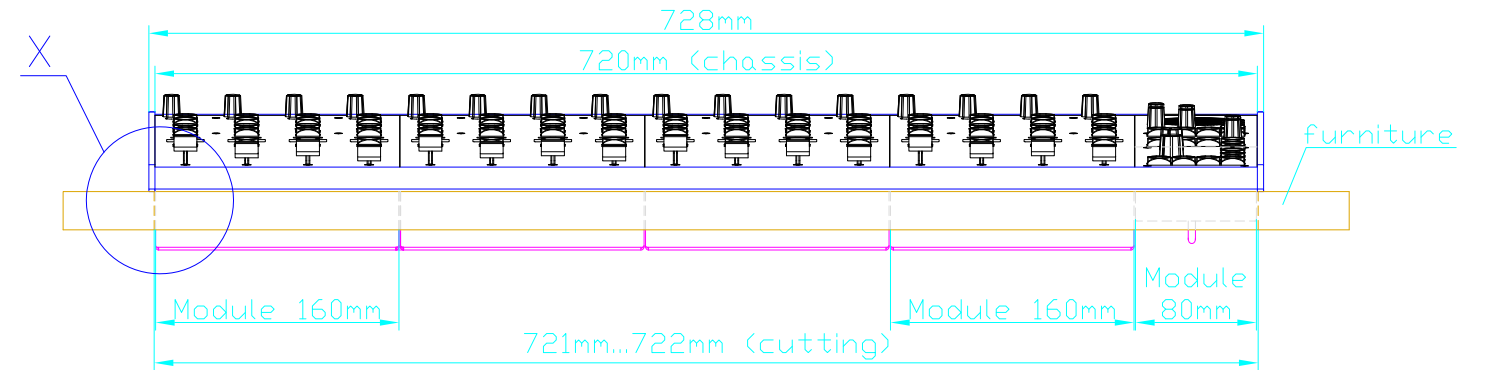

Cutout for Console Frame 52-2818 of Mixing Console 52/SX.
For dimensions of Console Frame, see next page!

DHD
Deubner Hoffmann Digital GmbH
Haferkornstrasse 5
04129 Leipzig / Germany
Phone: +49 341 5897020
Fax: +49 341 5897022
E-mail: dhd@dhd-audio.com
Internet: www.dhd-audio.com

Scale: 1:5 (DIN A3)

Dimensions cutout for
Console Frame

Name: Miethling
Date: 27.10.2010
File: 52-2818_sx_dimension.dwg

52-2818
(Console Frame for 4 Fader Modules
and 1 Central Module)

Page:
1/2

Cut B-B

Cut A-A

For fixing console frame to furniture, please drill bore $d=3,5...4mm$ into aluminium profile for wooden screw.

Specifications and design are subject to change without notice. The content of this document is for information only. The information presented in this document does not form part of any quotation or contract, is believed to be accurate and reliable and may be changed without notice. No liability will be accepted by the publisher for any consequence of its use. Publication thereof does neither convey nor imply any license under patent- or other industrial or intellectual property rights.

Console Frame for example Mixing Console 52/SX

 <p>DHD Deubner Hoffmann Digital GmbH Haferkornstrasse 5 04129 Leipzig / Germany</p> <p>Phone: +49 341 5897020 Fax: +49 341 5897022 E-mail: dhd@dhd-audio.com Internet: www.dhd-audio.com</p>	Scale: 1:5 (DIN A3)	<p>Dimensions Console Frame of Mixing Console 52/SX</p> <p>52-2818 (Console Frame for 4 Fader Modules) and 1 Central Module)</p>		Page: 2/2
	Name: Miethling			