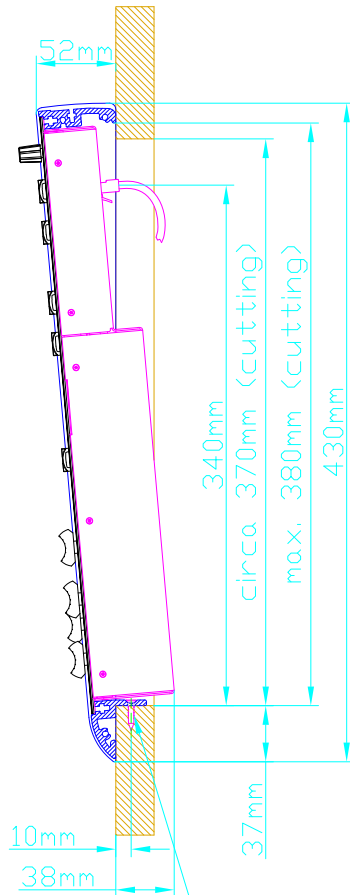

Cutout for Console Frame 52-2818 of Mixing Console 52/SX.
For dimensions of Console Frame, see next page!

DHD
Deubner Hoffmann Digital GmbH
Haferkornstrasse 5
04129 Leipzig / Germany
Phone: +49 341 5897020
Fax: +49 341 5897022
E-mail: dhd@dhd-audio.com
Internet: www.dhd-audio.com

Scale: 1:5 (DIN A3)

Dimensions cutout for
Console Frame

Name: Miethling
Date: 27.10.2010
File: 52-2818_sx_dimension.dwg

52-2818
(Console Frame for 4 Fader Modules
and 1 Central Module)

Page:
1/2

Cut B-B

Cut A-A

For fixing console frame to furniture, please drill bore $d=3,5...4mm$ into aluminium profile for wooden screw.

Specifications and design are subject to change without notice. The content of this document is for information only. The information presented in this document does not form part of any quotation or contract, is believed to be accurate and reliable and may be changed without notice. No liability will be accepted by the publisher for any consequence of its use. Publication thereof does neither convey nor imply any license under patent- or other industrial or intellectual property rights.

Console Frame for example Mixing Console 52/SX

 <p>DHD Deubner Hoffmann Digital GmbH Haferkornstrasse 5 04129 Leipzig / Germany</p> <p>Phone: +49 341 5897020 Fax: +49 341 5897022 E-mail: dhd@dhd-audio.com Internet: www.dhd-audio.com</p>	Scale: 1:5 (DIN A3)	<p>Dimensions Console Frame of Mixing Console 52/SX</p> <p>52-2818 (Console Frame for 4 Fader Modules) and 1 Central Module)</p>		Page: 2/2
	Name: Miethling			