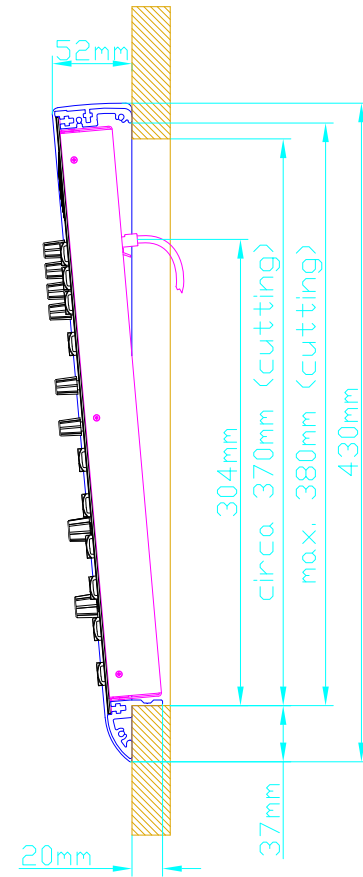

Cutout for Console Frame 52-2818 of Mixing Console 52/SX.
For dimensions of Console Frame, see next page!

DHD
Deubner Hoffmann Digital GmbH
Haferkornstrasse 5
04129 Leipzig / Germany
Phone: +49 341 5897020
Fax: +49 341 5897022
E-mail: dhd@dhd-audio.com
Internet: www.dhd-audio.com

Scale: 1:5 (DIN A3)

Dimensions cutout for
Console Frame

Name: Miethling
Date: 27.10.2010
File: 52-2818_sx_dimension.dwg

52-2818
(Console Frame for 4 Fader Modules
and 1 Central Module)

Page:
1/2

Cut B-B

Cut A-A

For fixing console frame to furniture, please drill bore $d=3,5...4mm$ into aluminium profile for wooden screw.

Specifications and design are subject to change without notice. The content of this document is for information only. The information presented in this document does not form part of any quotation or contract, is believed to be accurate and reliable and may be changed without notice. No liability will be accepted by the publisher for any consequence of its use. Publication thereof does neither convey nor imply any license under patent- or other industrial or intellectual property rights.

Console Frame for example Mixing Console 52/SX

 <p>DHD Deubner Hoffmann Digital GmbH Haferkornstrasse 5 04129 Leipzig / Germany</p> <p>Phone: +49 341 5897020 Fax: +49 341 5897022 E-mail: dhd@dhd-audio.com Internet: www.dhd-audio.com</p>	Scale: 1:5 (DIN A3)	<p>Dimensions Console Frame of Mixing Console 52/SX</p> <p>52-2818 (Console Frame for 4 Fader Modules) and 1 Central Module)</p>		Page: 2/2
	Name: Miethling			