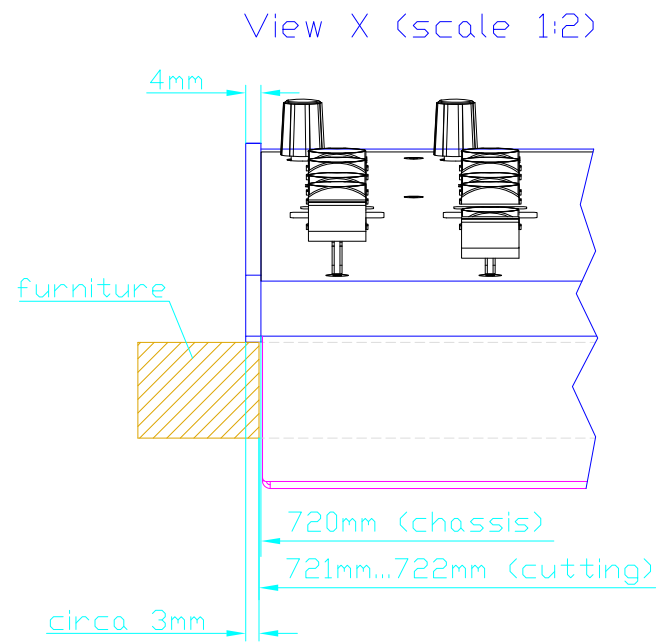

Cutout for Console Frame 52-2818 of Mixing Console 52/SX.
For dimensions of Console Frame, see next page!

DHD
Deubner Hoffmann Digital GmbH
Haferkornstrasse 5
04129 Leipzig / Germany
Phone: +49 341 5897020
Fax: +49 341 5897022
E-mail: dhd@dhd-audio.com
Internet: www.dhd-audio.com

Scale: 1:5 (DIN A3)

Dimensions cutout for
Console Frame

Name: Miethling
Date: 27.10.2010
File: 52-2818_sx_dimension.dwg

52-2818
(Console Frame for 4 Fader Modules
and 1 Central Module)

Page:
1/2

Cut B-B

Cut A-A

For fixing console frame to furniture, please drill bore $d=3,5...4mm$ into aluminium profile for wooden screw.

Specifications and design are subject to change without notice. The content of this document is for information only. The information presented in this document does not form part of any quotation or contract, is believed to be accurate and reliable and may be changed without notice. No liability will be accepted by the publisher for any consequence of its use. Publication thereof does neither convey nor imply any license under patent- or other industrial or intellectual property rights.

Console Frame for example Mixing Console 52/SX

 <p>DHD Deubner Hoffmann Digital GmbH Haferkornstrasse 5 04129 Leipzig / Germany</p> <p>Phone: +49 341 5897020 Fax: +49 341 5897022 E-mail: dhd@dhd-audio.com Internet: www.dhd-audio.com</p>	Scale: 1:5 (DIN A3)	<p>Dimensions Console Frame of Mixing Console 52/SX</p> <p>52-2818 (Console Frame for 4 Fader Modules) and 1 Central Module)</p>		Page: 2/2
	Name: Miethling			