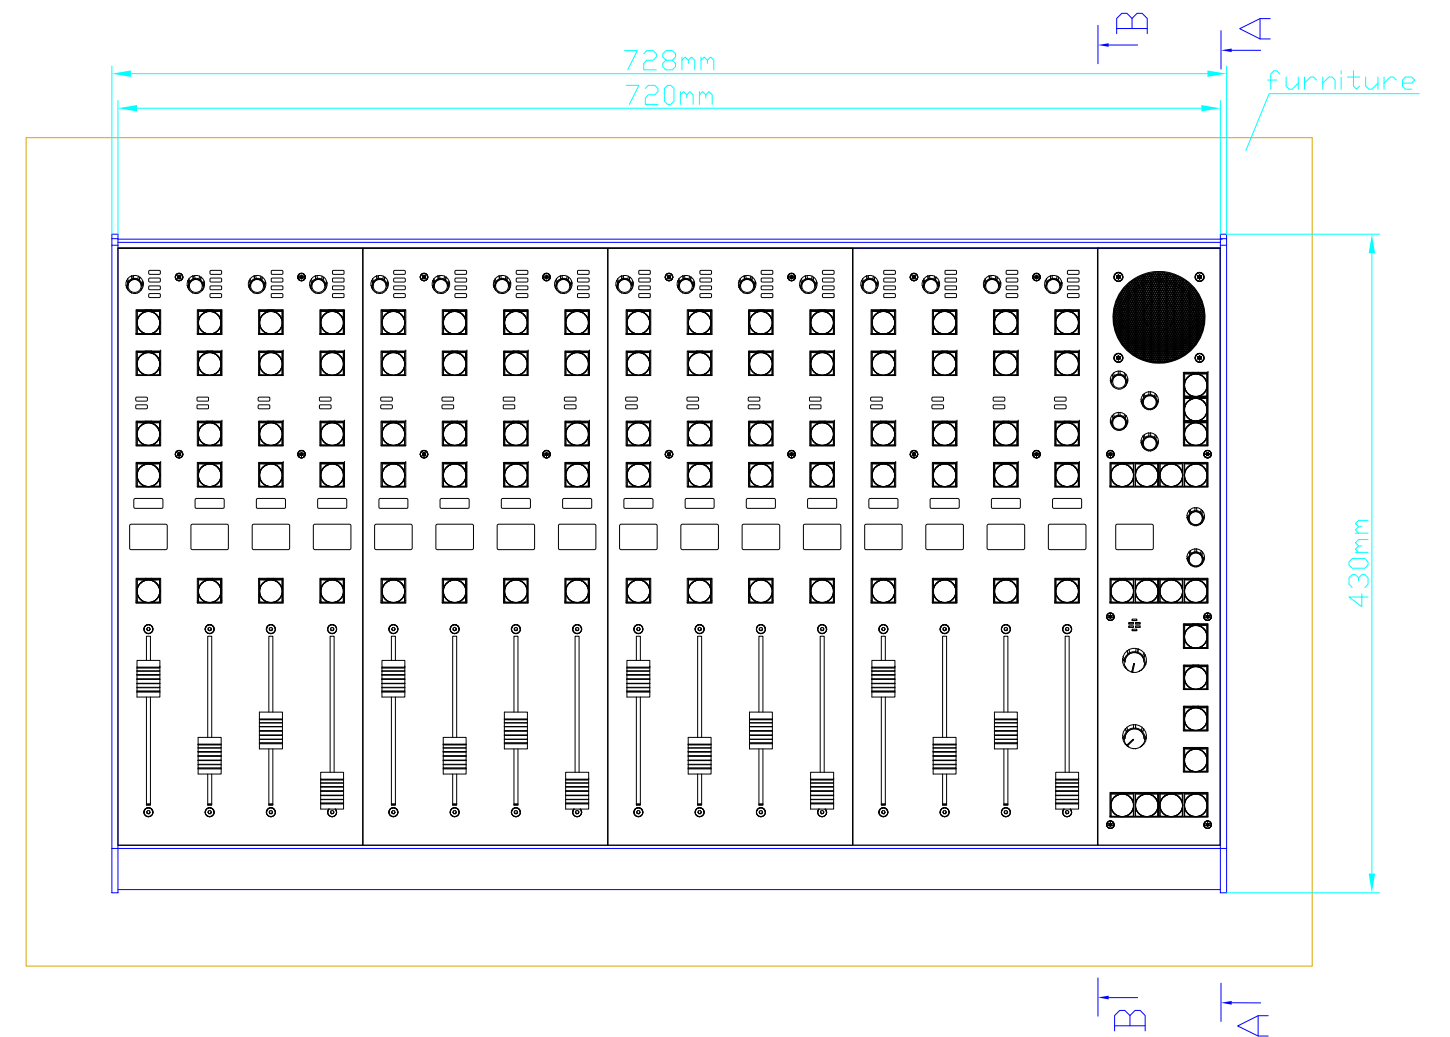

Scale: 1:5 (DIN A3)

Dimensions cutout for
Console Frame

Name: Miethling
Date: 27.10.2010
File: 52-2818_sx_dimension.dwg

52-2818
(Console Frame for 4 Fader Modules
and 1 Central Module)

Page:
1/2

Cut B-B

Cut A-A

For fixing console frame to furniture, please drill bore $d=3,5...4mm$ into aluminium profile for wooden screw.

Specifications and design are subject to change without notice. The content of this document is for information only. The information presented in this document does not form part of any quotation or contract, is believed to be accurate and reliable and may be changed without notice. No liability will be accepted by the publisher for any consequence of its use. Publication thereof does neither convey nor imply any license under patent- or other industrial or intellectual property rights.