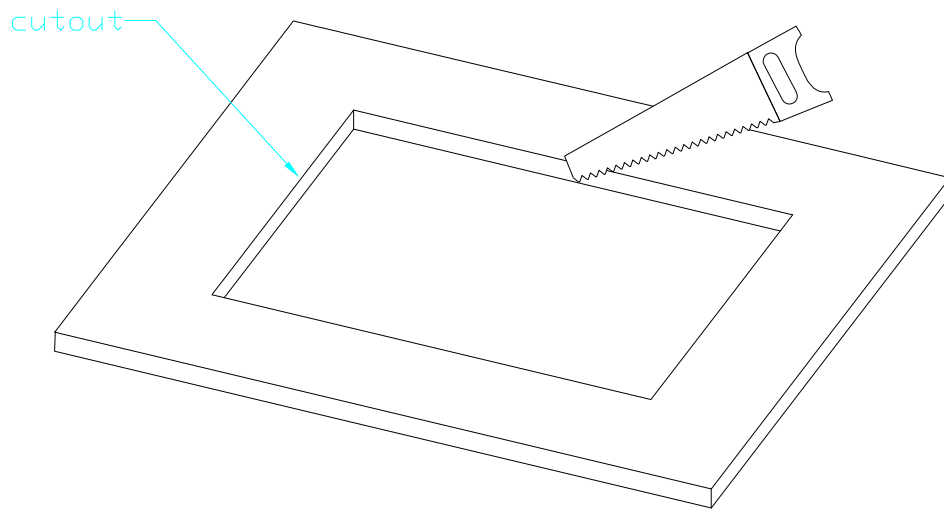

Specifications and design are subject to change without notice. The content of this document is for information only. The information presented in this document does not form part of any quotation or contract, is believed to be accurate and reliable and may be changed without notice. No liability will be accepted by the publisher for any consequence of its use. Publication thereof does neither convey nor imply any license under patent- or other industrial or intellectual property rights.

Cutout for Console Frame 52-2818 of Mixing Console 52/SX.
For dimensions of Console Frame, see next page!

DHD
Deubner Hoffmann Digital GmbH
Haferkornstrasse 5
04129 Leipzig / Germany
Phone: +49 341 5897020
Fax: +49 341 5897022
E-mail: dhd@dhd-audio.com
Internet: www.dhd-audio.com

Scale: 1:5 (DIN A3)

Dimensions cutout for
Console Frame

Name: Miethling
Date: 27.10.2010
File: 52-2818_sx_dimension.dwg

52-2818
(Console Frame for 4 Fader Modules
and 1 Central Module)

Page:
1/2