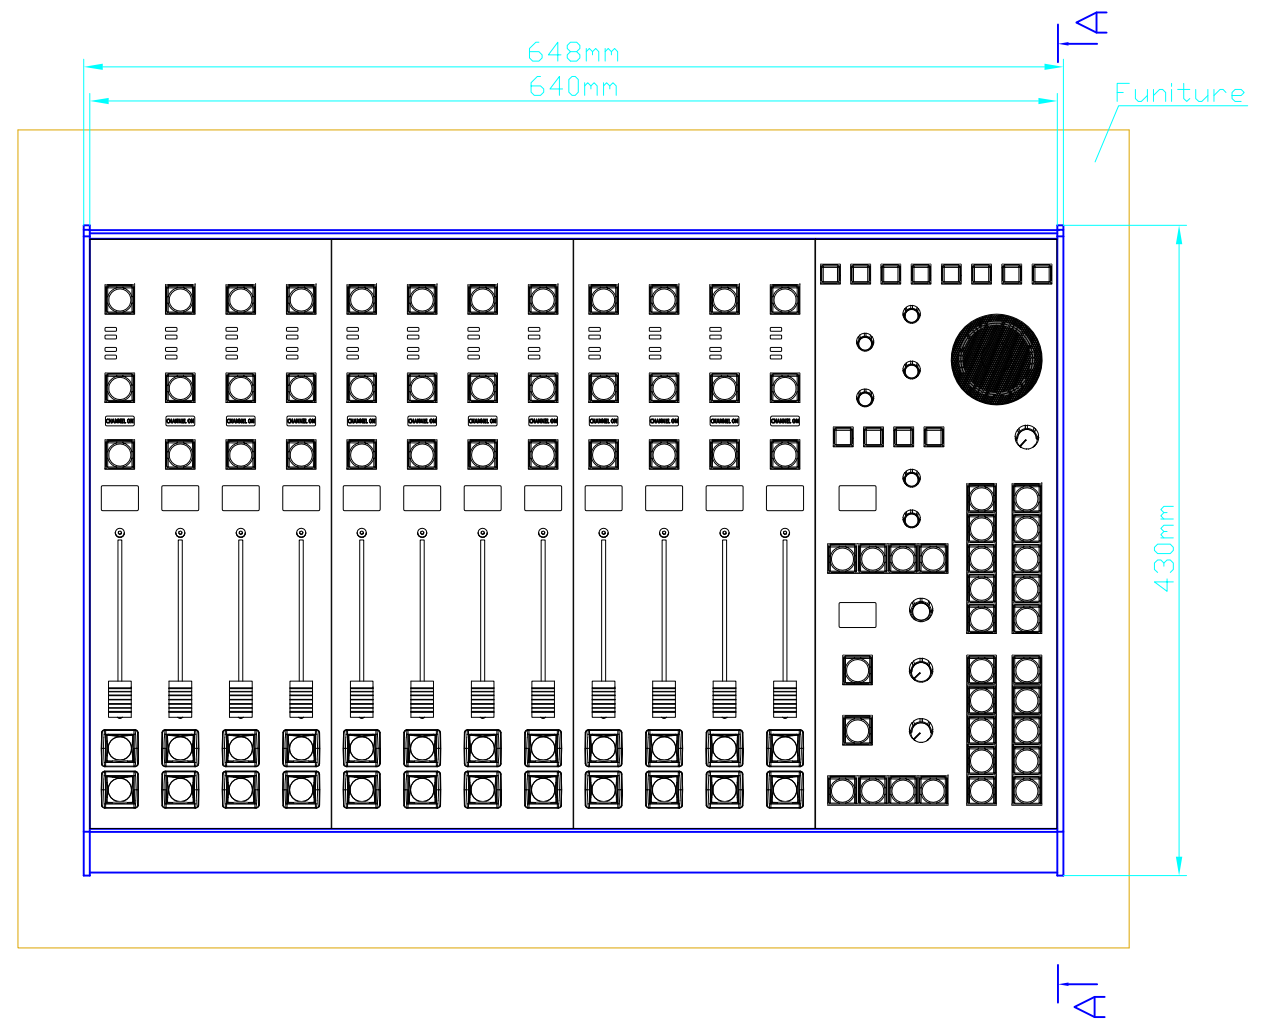

Cut A-A
Serie 52/SX

For fixing console frame to furniture, please drill bore d=3,5...4mm into aluminium profile for wooden screw.

Cut A-A
Serie 52/RX

For fixing console frame to furniture, please drill bore d=3,5...4mm into aluminium profile for wooden screw.

Console Frame for example Mixing Console 52/RX

Note:
52-2816A will be delivered with magnetic fixing for 52/SX control modules,
52-2816B will be delivered with threaded rail inserts for 52/RX control modules.