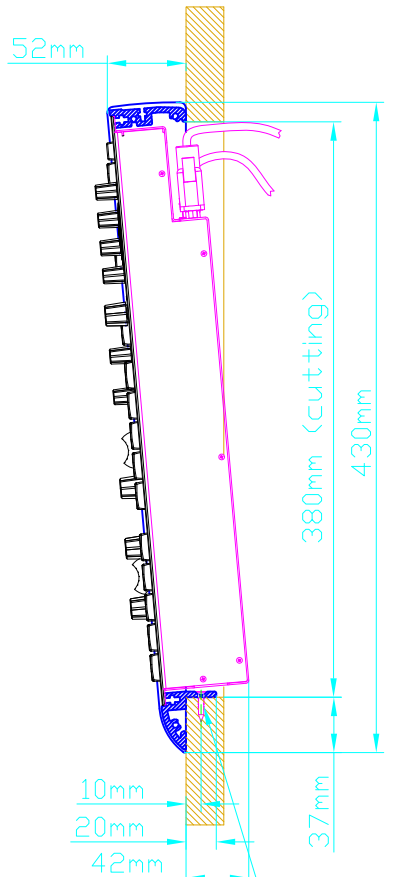

Cutout for Console Frame 52-2816 of Mixing Console 52/SX and 52/RX.
For dimensions of Console Frame, see next page!

 <p>DHD Deubner Hoffmann Digital GmbH Hafenkornstrasse 5 04129 Leipzig / Germany Phone: +49 341 5897020 Fax: +49 341 5897022 E-mail: dhd@dhd-audio.com Internet: www.dhd-audio.com</p>	Scale: 1:5 (DIN A3)		
	<p>Dimensions Console Frame of Mixing Consoles 52/RX and 52/SX</p>		
Name: Miethling	<p>52-2816 (Console Frame for 4 Modules)</p>		Page:
Date: 15.12.2011			1/2
File: 52-2816_dimension.dwg			

Cut A-A
Serie 52/SX

For fixing console frame to furniture, please drill bore d=3,5...4mm into aluminium profile for wooden screw.

Cut A-A
Serie 52/RX

For fixing console frame to furniture, please drill bore d=3,5...4mm into aluminium profile for wooden screw.

Console Frame for example Mixing Console 52/RX

Note:
52-2816A will be delivered with magnetic fixing for 52/SX control modules,
52-2816B will be delivered with threaded rail inserts for 52/RX control modules.

52-2816
(Console Frame for 4 Modules)

Name: Miethling
Date: 15.12.2011
File: 52-2816_dimension.dwg