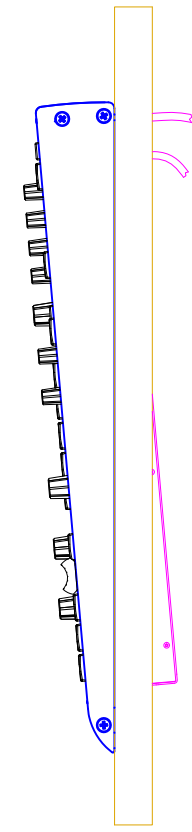

Cutout for Console Frame 52-2816 of Mixing Console 52/SX and 52/RX.
For dimensions of Console Frame, see next page!

 <p>DHD Deubner Hoffmann Digital GmbH Hafenkornstrasse 5 04129 Leipzig / Germany Phone: +49 341 5897020 Fax: +49 341 5897022 E-mail: dhd@dhd-audio.com Internet: www.dhd-audio.com</p>	Scale: 1:5 (DIN A3)		
	<p>Dimensions Console Frame of Mixing Consoles 52/RX and 52/SX</p>		
Name: Miethling	<p>52-2816 (Console Frame for 4 Modules)</p>		Page:
Date: 15.12.2011			1/2
File: 52-2816_dimension.dwg			

Cut A-A
Serie 52/SX

For fixing console frame to furniture, please drill bore d=3,5...4mm into aluminium profile for wooden screw.

Cut A-A
Serie 52/RX

For fixing console frame to furniture, please drill bore d=3,5...4mm into aluminium profile for wooden screw.

Console Frame for example Mixing Console 52/RX

Note:
52-2816A will be delivered with magnetic fixing for 52/SX control modules,
52-2816B will be delivered with threaded rail inserts for 52/RX control modules.

52-2816
(Console Frame for 4 Modules)

Name: Miethling
Date: 15.12.2011
File: 52-2816_dimension.dwg