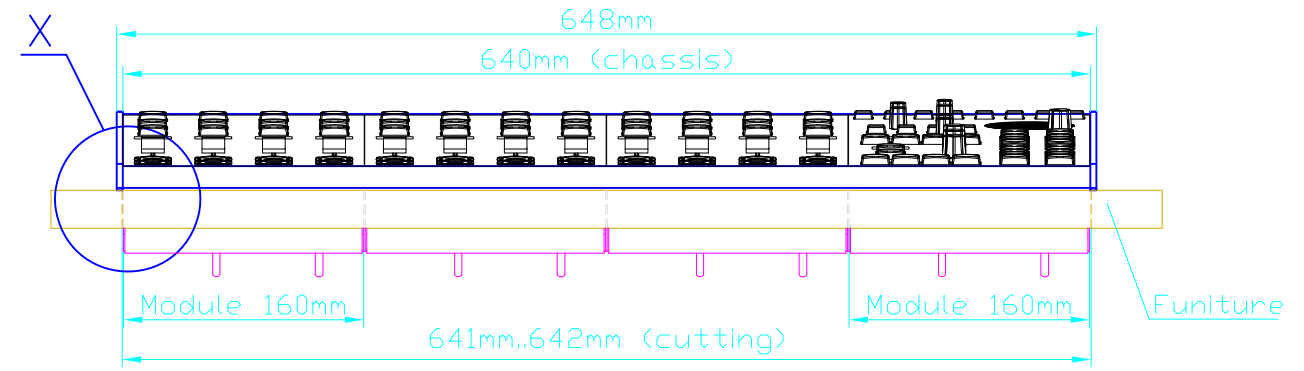

Cutout for Console Frame 52-2816 of Mixing Console 52/SX and 52/RX.
For dimensions of Console Frame, see next page!

 <p>DHD Deubner Hoffmann Digital GmbH Hafenkornstrasse 5 04129 Leipzig / Germany Phone: +49 341 5897020 Fax: +49 341 5897022 E-mail: dhd@dhd-audio.com Internet: www.dhd-audio.com</p>	Scale: 1:5 (DIN A3)		
	<p>Dimensions Console Frame of Mixing Consoles 52/RX and 52/SX</p>		
Name: Miethling	<p>52-2816 (Console Frame for 4 Modules)</p>		Page:
Date: 15.12.2011			1/2
File: 52-2816_dimension.dwg			

Cut A-A
Serie 52/SX

For fixing console frame to furniture, please drill bore d=3,5...4mm into aluminium profile for wooden screw.

Cut A-A
Serie 52/RX

For fixing console frame to furniture, please drill bore d=3,5...4mm into aluminium profile for wooden screw.

Console Frame for example Mixing Console 52/RX

Note:
52-2816A will be delivered with magnetic fixing for 52/SX control modules,
52-2816B will be delivered with threaded rail inserts for 52/RX control modules.

52-2816
(Console Frame for 4 Modules)

Name: Miethling
Date: 15.12.2011
File: 52-2816_dimension.dwg