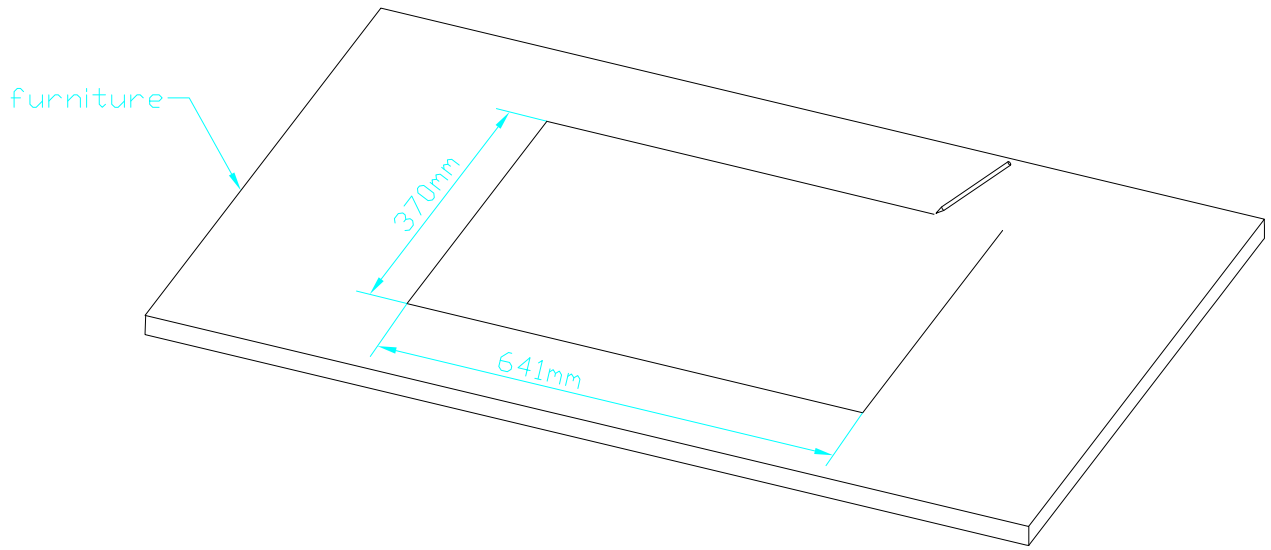

Cutout for Console Frame 52-2816 of Mixing Console 52/SX and 52/RX.
For dimensions of Console Frame, see next page!

 <p>DHD Deubner Hoffmann Digital GmbH Hafenkornstrasse 5 04129 Leipzig / Germany Phone: +49 341 5897020 Fax: +49 341 5897022 E-mail: dhd@dhd-audio.com Internet: www.dhd-audio.com</p>	Scale: 1:5 (DIN A3)		
	<p>Dimensions Console Frame of Mixing Consoles 52/RX and 52/SX</p>		
Name: Miethling	<p>52-2816 (Console Frame for 4 Modules)</p>		Page:
Date: 15.12.2011			1/2
File: 52-2816_dimension.dwg			

Cut A-A
Serie 52/SX

For fixing console frame to furniture, please drill bore d=3,5...4mm into aluminium profile for wooden screw.

Cut A-A
Serie 52/RX

For fixing console frame to furniture, please drill bore d=3,5...4mm into aluminium profile for wooden screw.