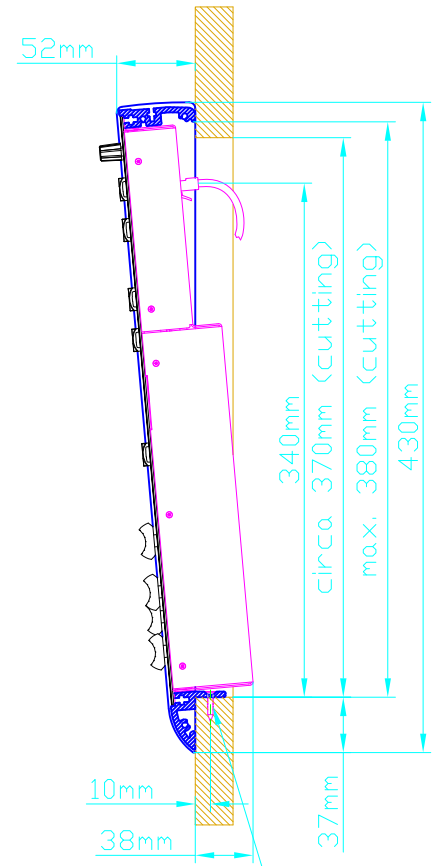

Cutout for Console Frame 52-2816 of Mixing Console 52/SX and 52/RX.
For dimensions of Console Frame, see next page!

 <p>DHD Deubner Hoffmann Digital GmbH Hafenkornstrasse 5 04129 Leipzig / Germany Phone: +49 341 5897020 Fax: +49 341 5897022 E-mail: dhd@dhd-audio.com Internet: www.dhd-audio.com</p>	Scale: 1:5 (DIN A3)		
	<p>Dimensions Console Frame of Mixing Consoles 52/RX and 52/SX</p>		
Name: Miethling	<p>52-2816 (Console Frame for 4 Modules)</p>		Page:
Date: 15.12.2011			1/2
File: 52-2816_dimension.dwg			

Cut A-A
Serie 52/SX

For fixing console frame to furniture, please drill bore d=3,5...4mm into aluminium profile for wooden screw.

Cut A-A
Serie 52/RX

For fixing console frame to furniture, please drill bore d=3,5...4mm into aluminium profile for wooden screw.

Console Frame for example Mixing Console 52/RX

Note:
52-2816A will be delivered with magnetic fixing for 52/SX control modules,
52-2816B will be delivered with threaded rail inserts for 52/RX control modules.