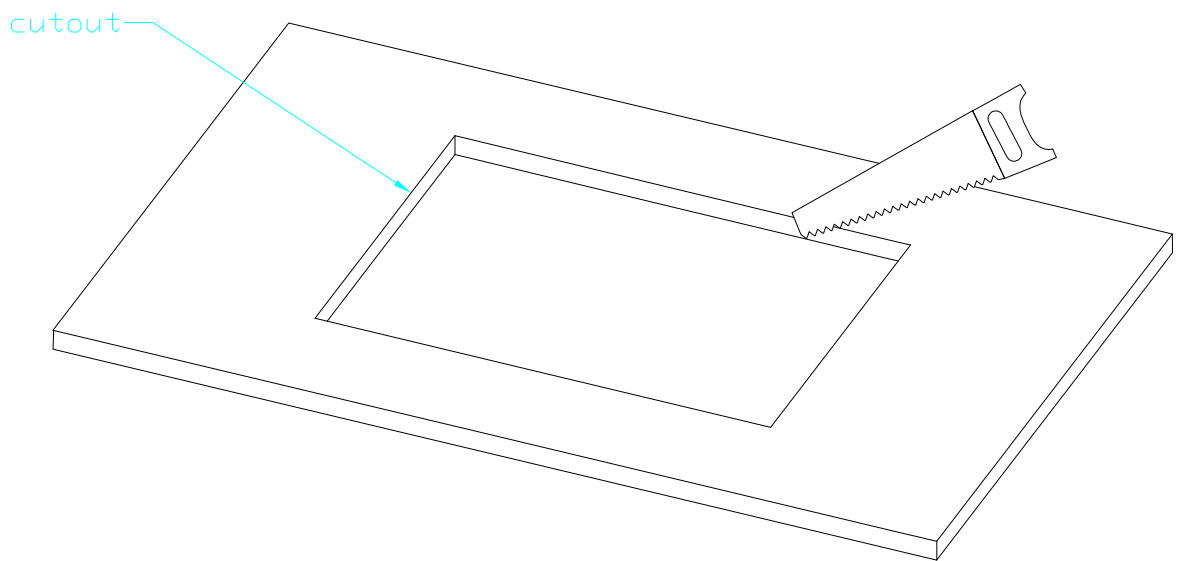

Cutout for Console Frame 52-2816 of Mixing Console 52/SX and 52/RX.
For dimensions of Console Frame, see next page!

 <p>DHD Deubner Hoffmann Digital GmbH Hafenkornstrasse 5 04129 Leipzig / Germany Phone: +49 341 5897020 Fax: +49 341 5897022 E-mail: dhd@dhd-audio.com Internet: www.dhd-audio.com</p>	Scale: 1:5 (DIN A3)		
	<p>Dimensions Console Frame of Mixing Consoles 52/RX and 52/SX</p>		
Name: Miethling	<p>52-2816 (Console Frame for 4 Modules)</p>		Page:
Date: 15.12.2011			1/2
File: 52-2816_dimension.dwg			

Cut A-A
Serie 52/SX

For fixing console frame to furniture, please drill bore d=3,5...4mm into aluminium profile for wooden screw.

Cut A-A
Serie 52/RX

For fixing console frame to furniture, please drill bore d=3,5...4mm into aluminium profile for wooden screw.