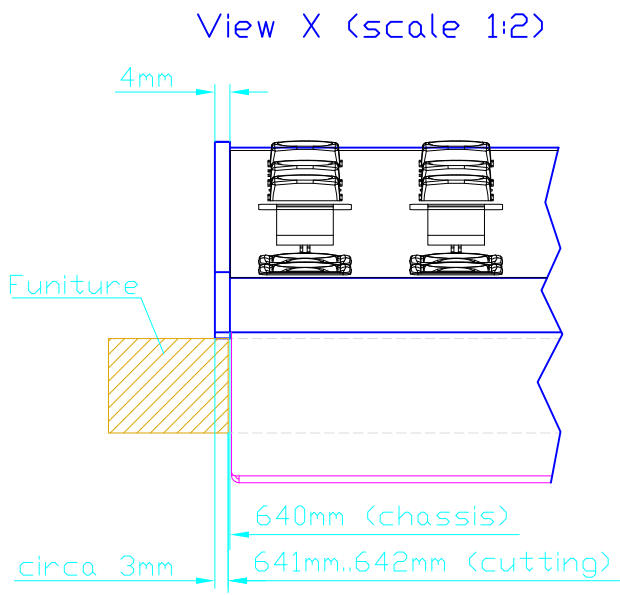

Cutout for Console Frame 52-2816 of Mixing Console 52/SX and 52/RX.
For dimensions of Console Frame, see next page!

 <p>DHD Deubner Hoffmann Digital GmbH Hafenkornstrasse 5 04129 Leipzig / Germany Phone: +49 341 5897020 Fax: +49 341 5897022 E-mail: dhd@dhd-audio.com Internet: www.dhd-audio.com</p>	Scale: 1:5 (DIN A3)		
	<p>Dimensions Console Frame of Mixing Consoles 52/RX and 52/SX</p>		
Name: Miethling	<p>52-2816 (Console Frame for 4 Modules)</p>		Page:
Date: 15.12.2011			1/2
File: 52-2816_dimension.dwg			

Cut A-A
Serie 52/SX

For fixing console frame to furniture, please drill bore d=3,5...4mm into aluminium profile for wooden screw.

Cut A-A
Serie 52/RX

For fixing console frame to furniture, please drill bore d=3,5...4mm into aluminium profile for wooden screw.

Console Frame for example Mixing Console 52/RX

Note:
52-2816A will be delivered with magnetic fixing for 52/SX control modules,
52-2816B will be delivered with threaded rail inserts for 52/RX control modules.

52-2816
(Console Frame for 4 Modules)

Name: Miethling
Date: 15.12.2011
File: 52-2816_dimension.dwg