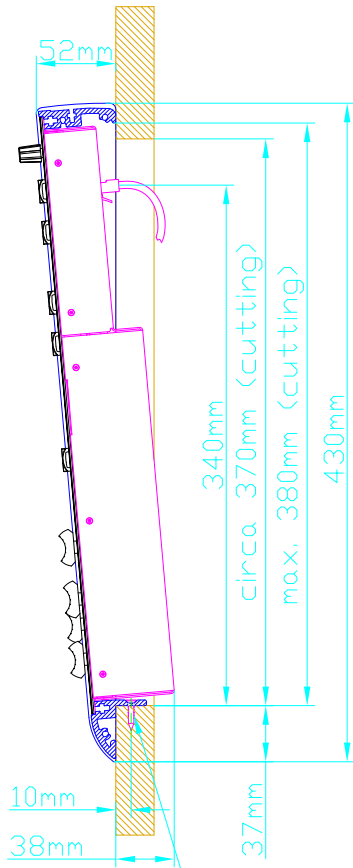

Cutout for Console Frame 52-2814 of Mixing Console 52/SX.  
For dimensions of Console Frame, see next page!

DHD  
Deubner Hoffmann Digital GmbH  
Haferkornstrasse 5  
04129 Leipzig / Germany  
Phone: +49 341 5897020  
Fax: +49 341 5897022  
E-mail: dhd@dhd-audio.com  
Internet: www.dhd-audio.com

Scale: 1:5 (DIN A3)

Dimensions cutout for  
Console Frame

Name: Miethling  
Date: 26.10.2010  
File: 52-2814\_sx\_dimension.dwg

52-2814  
(Console Frame for 3 Fader Modules  
and 1 Central Module)

Page:  
1/2

view X, scale 1:2

cut B-B

cut B-B

For fixing console frame to furniture, please drill bore d=3,5..4mm into aluminium profile for wooden screw.

Specifications and design are subject to change without notice. The content of this document is for information only. The information presented in this document does not form part of any quotation or contract, is believed to be accurate and reliable and may be changed without notice. No liability will be accepted by the publisher for any consequence of its use. Publication thereof does neither convey nor imply any license under patent- or other industrial or intellectual property rights.

Console Frame for example Mixing Console 52/SX

 <p>DHD Deubner Hoffmann Digital GmbH Haferkornstrasse 5 04129 Leipzig / Germany Phone: +49 341 5897020 Fax: +49 341 5897022 E-mail: dhd@dhd-audio.com Internet: www.dhd-audio.com</p>	Scale: 1:5 (DIN A3)	<p>Dimensions Console Frame of Mixing Console 52/SX</p> <p>52-2814 (Console Frame for 3 Fader Modules) and 1 Central Module)</p>		Page: 2/2
	Name: Miethling			