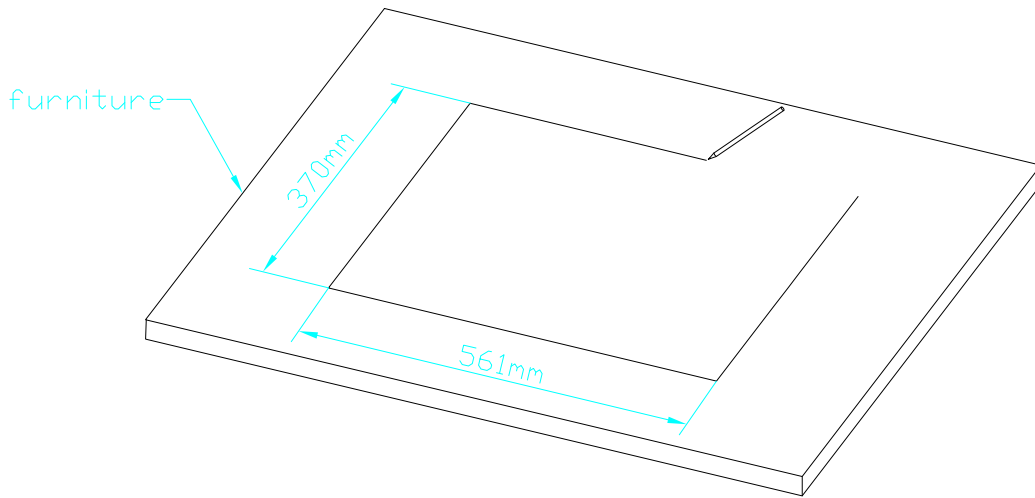

Specifications and design are subject to change without notice. The content of this document is for information only. The information presented in this document does not form part of any quotation or contract, is believed to be accurate and reliable and may be changed without notice. No liability will be accepted by the publisher for any consequence of its use. Publication thereof does neither convey nor imply any license under patent- or other industrial or intellectual property rights.

Cutout for Console Frame 52-2814 of Mixing Console 52/SX.
For dimensions of Console Frame, see next page!

DHD
Deubner Hoffmann Digital GmbH
Haferkornstrasse 5
04129 Leipzig / Germany
Phone: +49 341 5897020
Fax: +49 341 5897022
E-mail: dhd@dhd-audio.com
Internet: www.dhd-audio.com

Scale: 1:5 (DIN A3)

Dimensions cutout for
Console Frame

Name: Miethling
Date: 26.10.2010
File: 52-2814_sx_dimension.dwg

52-2814
(Console Frame for 3 Fader Modules
and 1 Central Module)

Page:
1/2