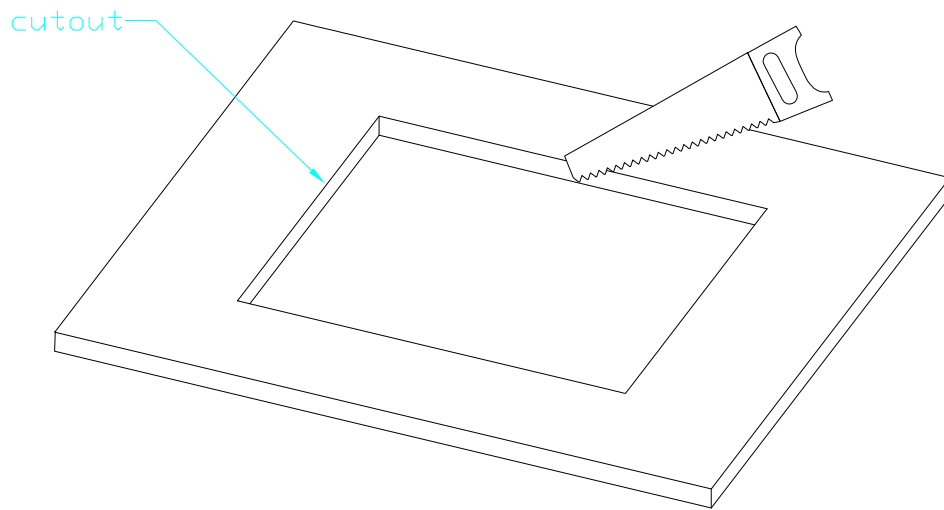

Specifications and design are subject to change without notice. The content of this document is for information only. The information presented in this document does not form part of any quotation or contract, is believed to be accurate and reliable and may be changed without notice. No liability will be accepted by the publisher for any consequence of its use. Publication thereof does neither convey nor imply any license under patent- or other industrial or intellectual property rights.

Cutout for Console Frame 52-2814 of Mixing Console 52/SX.
For dimensions of Console Frame, see next page!

DHD
Deubner Hoffmann Digital GmbH
Haferkornstrasse 5
04129 Leipzig / Germany
Phone: +49 341 5897020
Fax: +49 341 5897022
E-mail: dhd@dhd-audio.com
Internet: www.dhd-audio.com

Scale: 1:5 (DIN A3)

Dimensions cutout for
Console Frame

Name: Miethling
Date: 26.10.2010
File: 52-2814_sx_dimension.dwg

52-2814
(Console Frame for 3 Fader Modules
and 1 Central Module)

Page:
1/2