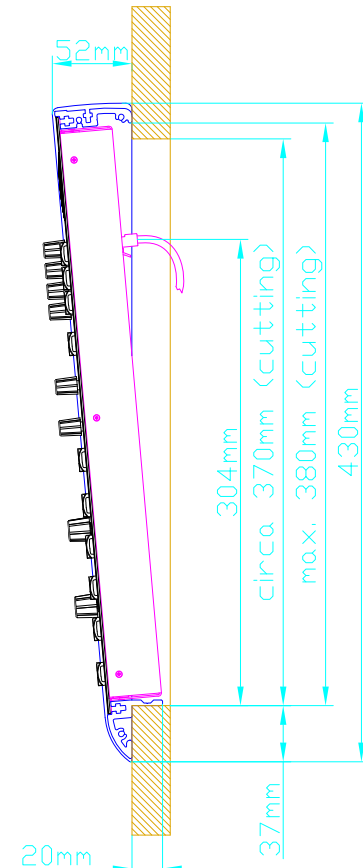

Cutout for Console Frame 52-2814 of Mixing Console 52/SX.  
For dimensions of Console Frame, see next page!

DHD  
Deubner Hoffmann Digital GmbH  
Haferkornstrasse 5  
04129 Leipzig / Germany  
Phone: +49 341 5897020  
Fax: +49 341 5897022  
E-mail: dhd@dhd-audio.com  
Internet: www.dhd-audio.com

Scale: 1:5 (DIN A3)

Dimensions cutout for  
Console Frame

Name: Miethling  
Date: 26.10.2010  
File: 52-2814\_sx\_dimension.dwg

52-2814  
(Console Frame for 3 Fader Modules  
and 1 Central Module)

Page:  
1/2

view X, scale 1:2

cut B-B

cut B-B

For fixing console frame to furniture, please drill bore d=3,5..4mm into aluminium profile for wooden screw.

Specifications and design are subject to change without notice. The content of this document is for information only. The information presented in this document does not form part of any quotation or contract, is believed to be accurate and reliable and may be changed without notice. No liability will be accepted by the publisher for any consequence of its use. Publication thereof does neither convey nor imply any license under patent- or other industrial or intellectual property rights.

Console Frame for example Mixing Console 52/SX

 <p>DHD Deubner Hoffmann Digital GmbH Haferkornstrasse 5 04129 Leipzig / Germany Phone: +49 341 5897020 Fax: +49 341 5897022 E-mail: dhd@dhd-audio.com Internet: www.dhd-audio.com</p>	Scale: 1:5 (DIN A3)	<p>Dimensions Console Frame of Mixing Console 52/SX</p> <p>52-2814 (Console Frame for 3 Fader Modules) and 1 Central Module)</p>		Page: 2/2
	Name: Miethling			