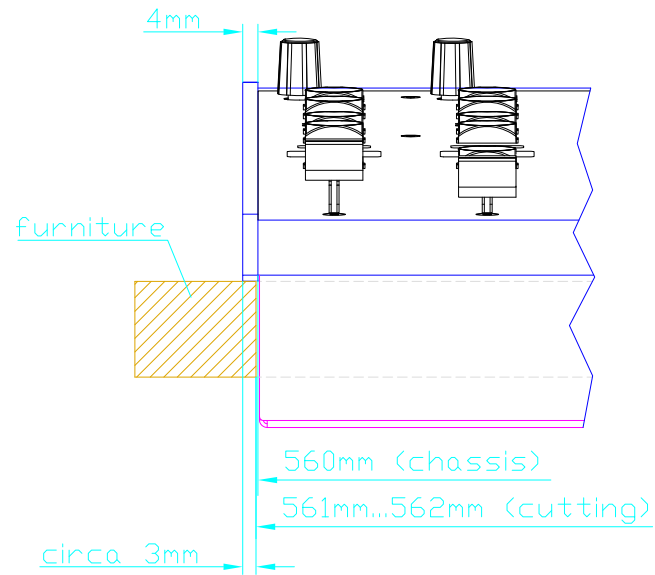

Scale: 1:5 (DIN A3)

Dimensions cutout for  
Console Frame

Name: Miethling  
Date: 26.10.2010  
File: 52-2814\_sx\_dimension.dwg

52-2814  
(Console Frame for 3 Fader Modules  
and 1 Central Module)

Page:  
1/2

view X, scale 1:2

cut B-B

cut B-B

For fixing console frame to furniture, please drill bore d=3,5..4mm into aluminium profile for wooden screw.

Specifications and design are subject to change without notice. The content of this document is for information only. The information presented in this document does not form part of any quotation or contract, is believed to be accurate and reliable and may be changed without notice. No liability will be accepted by the publisher for any consequence of its use. Publication thereof does neither convey nor imply any license under patent- or other industrial or intellectual property rights.

Console Frame for example Mixing Console 52/SX

 <p>DHD Deubner Hoffmann Digital GmbH Haferkornstrasse 5 04129 Leipzig / Germany Phone: +49 341 5897020 Fax: +49 341 5897022 E-mail: dhd@dhd-audio.com Internet: www.dhd-audio.com</p>	Scale: 1:5 (DIN A3)	<p>Dimensions Console Frame of Mixing Console 52/SX</p> <p>52-2814 (Console Frame for 3 Fader Modules) and 1 Central Module)</p>		Page: 2/2
	Name: Miethling			