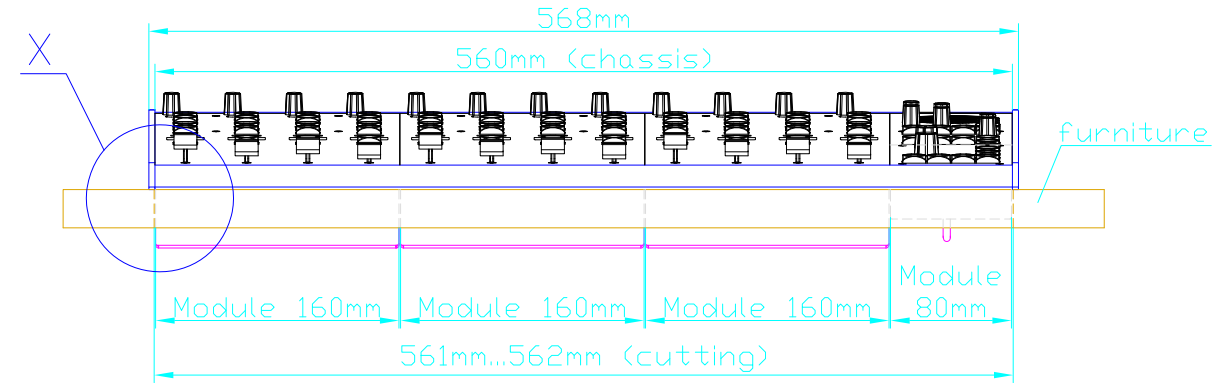

Scale: 1:5 (DIN A3)

Dimensions cutout for  
Console Frame

Name: Miethling  
Date: 26.10.2010  
File: 52-2814\_sx\_dimension.dwg

52-2814  
(Console Frame for 3 Fader Modules  
and 1 Central Module)

Page:  
1/2

view X, scale 1:2

cut B-B

cut B-B

For fixing console frame to furniture, please drill bore d=3,5..4mm into aluminium profile for wooden screw.

Specifications and design are subject to change without notice. The content of this document is for information only. The information presented in this document does not form part of any quotation or contract, is believed to be accurate and reliable and may be changed without notice. No liability will be accepted by the publisher for any consequence of its use. Publication thereof does neither convey nor imply any license under patent- or other industrial or intellectual property rights.