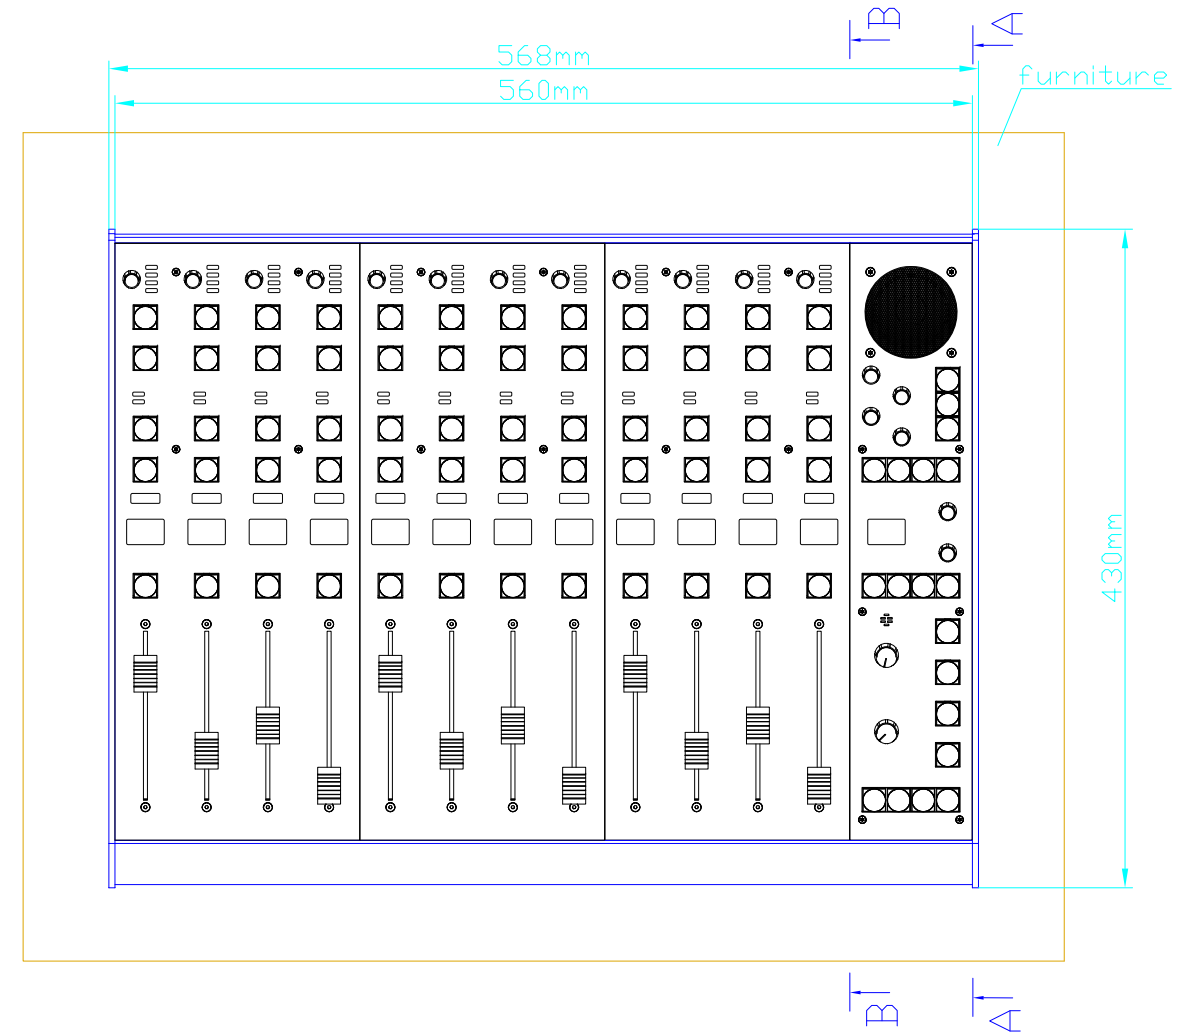

Scale: 1:5 (DIN A3)

Dimensions cutout for  
Console Frame

Name: Miethling  
Date: 26.10.2010  
File: 52-2814\_sx\_dimension.dwg

52-2814  
(Console Frame for 3 Fader Modules  
and 1 Central Module)

Page:  
1/2

view X, scale 1:2

cut B-B

cut B-B

For fixing console frame to furniture, please drill bore d=3,5..4mm into aluminium profile for wooden screw.

Specifications and design are subject to change without notice. The content of this document is for information only. The information presented in this document does not form part of any quotation or contract, is believed to be accurate and reliable and may be changed without notice. No liability will be accepted by the publisher for any consequence of its use. Publication thereof does neither convey nor imply any license under patent- or other industrial or intellectual property rights.