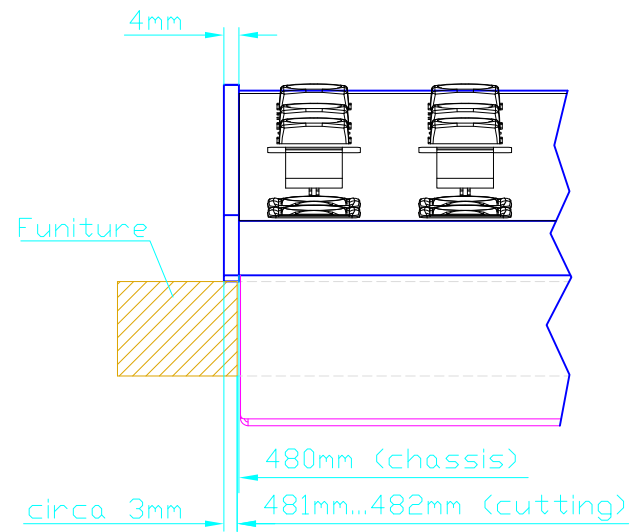

Cutout for Console Frame 52-2812 of Mixing Console 52/SX and 52/RX.  
 For dimensions of Console Frame, see next page!

 DHD Deubner Hoffmann Digital GmbH Haferkornstrasse 5 04129 Leipzig / Germany Phone: +49 341 5897020 Fax: +49 341 5897022 E-mail: dhd@dhd-audio.com Internet: www.dhd-audio.com	Scale: 1:5 (DIN A3)		
	Dimensions Console Frame of Mixing Consoles 52/RX and 52/SX		
Name: Miethling	52-2812 (Console Frame for 3 Modules)		Page:
Date: 15.12.2011			1/2
File: 52-2812_dimension.dwg			

View X (scale 1:2)

Cut A-A  
Serie 52/SX

Cut A-A  
Serie 52/RX

For fixing console frame to furniture, please drill bore  $d=3,5...4mm$  into aluminium profile for wooden screw.

For fixing console frame to furniture, please drill bore  $d=3,5...4mm$  into aluminium profile for wooden screw.

Console Frame for example Mixing Console 52/RX

Note:

52-2812A will be delivered with magnetic fixing for 52/SX control modules, 52-2812B will be delivered with threaded rail inserts for 52/RX control modules.

Dimensions Console Frame  
of Mixing Consoles 52/RX and 52/SX

Name: Miethling  
Date: 15.12.2011  
File: 52-2812\_dimension.dwg

52-2812  
(Console Frame for 3 Modules)