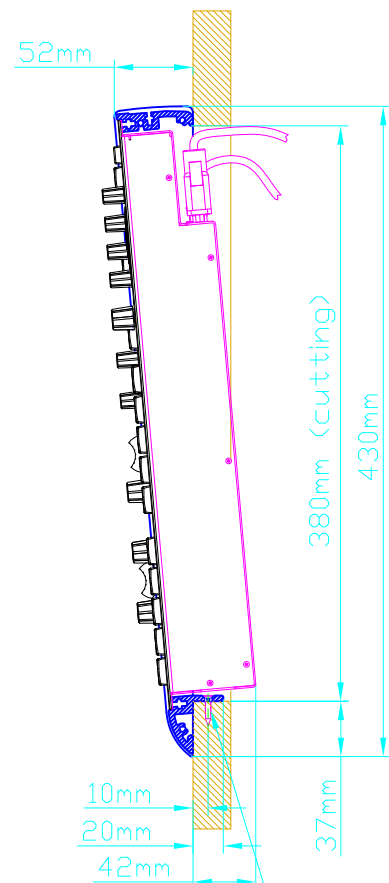

Cutout for Console Frame 52-2812 of Mixing Console 52/SX and 52/RX.  
 For dimensions of Console Frame, see next page!

 DHD Deubner Hoffmann Digital GmbH Haferkornstrasse 5 04129 Leipzig / Germany Phone: +49 341 5897020 Fax: +49 341 5897022 E-mail: dhd@dhd-audio.com Internet: www.dhd-audio.com	Scale: 1:5 (DIN A3)		
	Dimensions Console Frame of Mixing Consoles 52/RX and 52/SX		
Name: Miethling	52-2812 (Console Frame for 3 Modules)		Page:
Date: 15.12.2011			1/2
File: 52-2812_dimension.dwg			

View X (scale 1:2)

Cut A-A  
Serie 52/SX

Cut A-A  
Serie 52/RX

For fixing console frame to furniture, please drill bore  $d=3,5...4mm$  into aluminium profile for wooden screw.

For fixing console frame to furniture, please drill bore  $d=3,5...4mm$  into aluminium profile for wooden screw.

Console Frame for example Mixing Console 52/RX

Note:

52-2812A will be delivered with magnetic fixing for 52/SX control modules, 52-2812B will be delivered with threaded rail inserts for 52/RX control modules.

Dimensions Console Frame  
of Mixing Consoles 52/RX and 52/SX

Name: Miethling  
Date: 15.12.2011  
File: 52-2812\_dimension.dwg

52-2812  
(Console Frame for 3 Modules)