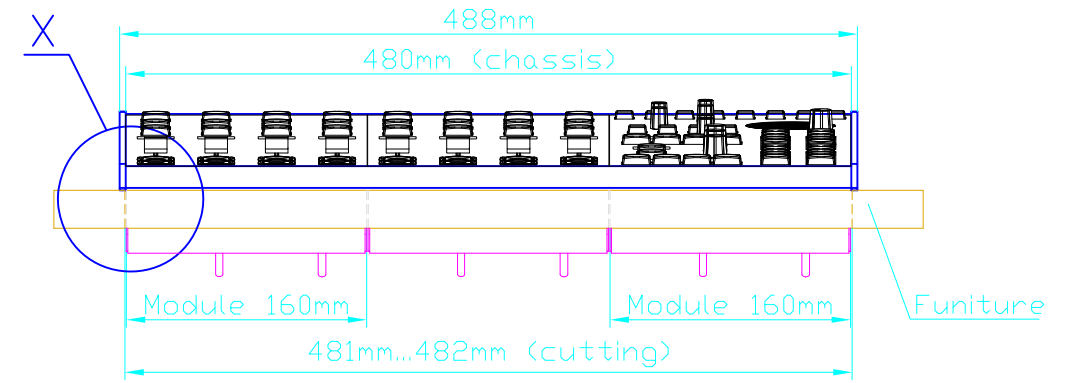

Cutout for Console Frame 52-2812 of Mixing Console 52/SX and 52/RX.  
 For dimensions of Console Frame, see next page!

 DHD Deubner Hoffmann Digital GmbH Haferkornstrasse 5 04129 Leipzig / Germany Phone: +49 341 5897020 Fax: +49 341 5897022 E-mail: dhd@dhd-audio.com Internet: www.dhd-audio.com	Scale: 1:5 (DIN A3)		
	Dimensions Console Frame of Mixing Consoles 52/RX and 52/SX		
Name: Miethling	52-2812 (Console Frame for 3 Modules)		Page:
Date: 15.12.2011			1/2
File: 52-2812_dimension.dwg			

View X (scale 1:2)

Cut A-A  
Serie 52/SX

Cut A-A  
Serie 52/RX

For fixing console frame to furniture, please drill bore  $d=3,5...4mm$  into aluminium profile for wooden screw.

For fixing console frame to furniture, please drill bore  $d=3,5...4mm$  into aluminium profile for wooden screw.

Console Frame for example Mixing Console 52/RX

Note:

52-2812A will be delivered with magnetic fixing for 52/SX control modules, 52-2812B will be delivered with threaded rail inserts for 52/RX control modules.

Dimensions Console Frame  
of Mixing Consoles 52/RX and 52/SX

Name: Miethling  
Date: 15.12.2011  
File: 52-2812\_dimension.dwg

52-2812  
(Console Frame for 3 Modules)