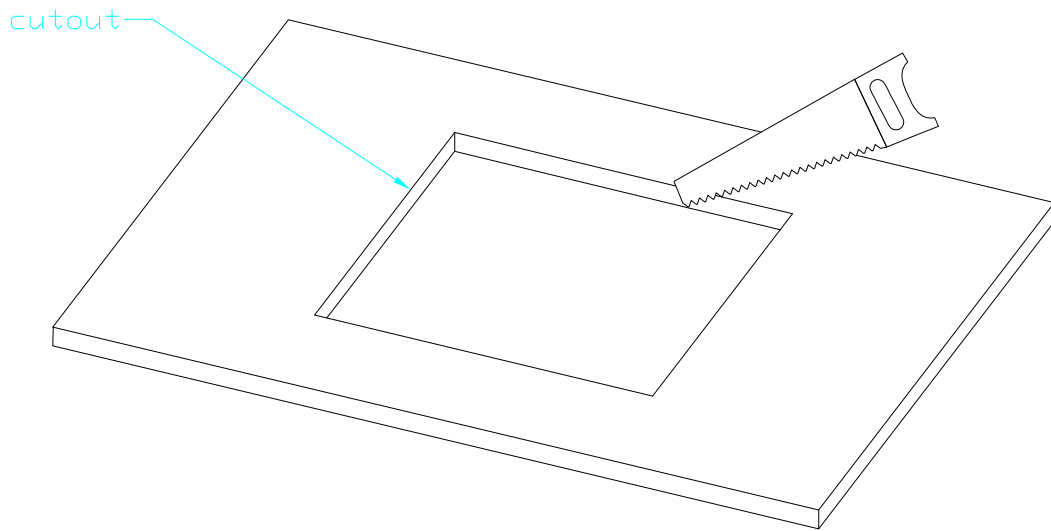

Cutout for Console Frame 52-2812 of Mixing Console 52/SX and 52/RX.  
 For dimensions of Console Frame, see next page!

 DHD Deubner Hoffmann Digital GmbH Haferkornstrasse 5 04129 Leipzig / Germany Phone: +49 341 5897020 Fax: +49 341 5897022 E-mail: dhd@dhd-audio.com Internet: www.dhd-audio.com	Scale: 1:5 (DIN A3)		
	Dimensions Console Frame of Mixing Consoles 52/RX and 52/SX		
Name: Miethling	52-2812 (Console Frame for 3 Modules)		Page:
Date: 15.12.2011			1/2
File: 52-2812_dimension.dwg			

View X (scale 1:2)

Cut A-A  
Serie 52/SX

Cut A-A  
Serie 52/RX

For fixing console frame to furniture, please drill bore  $d=3,5...4mm$  into aluminium profile for wooden screw.

For fixing console frame to furniture, please drill bore  $d=3,5...4mm$  into aluminium profile for wooden screw.