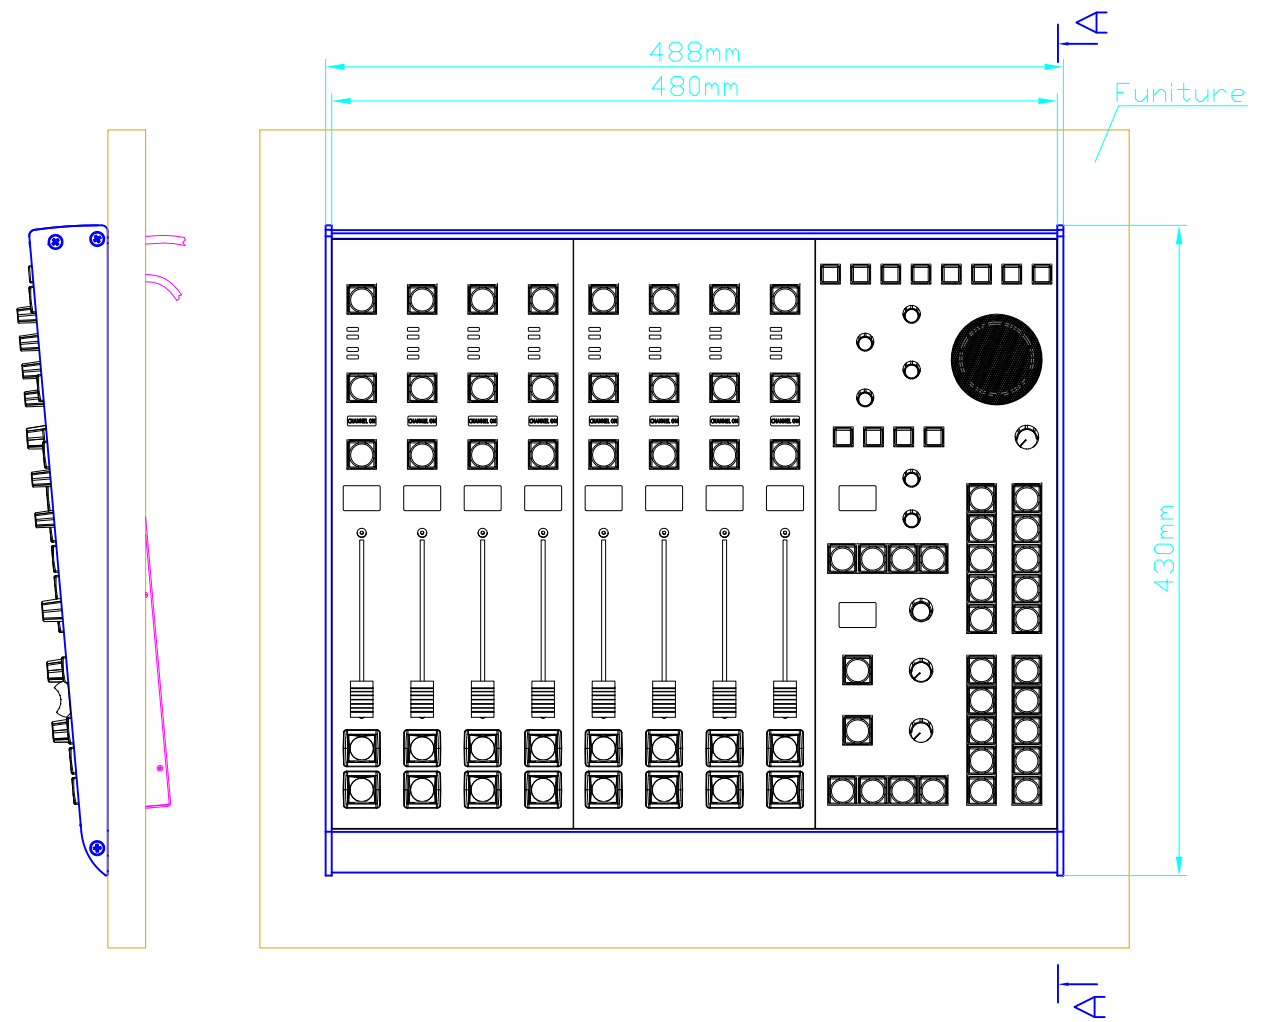

Cutout for Console Frame 52-2812 of Mixing Console 52/SX and 52/RX.  
 For dimensions of Console Frame, see next page!

 DHD Deubner Hoffmann Digital GmbH Haferkornstrasse 5 04129 Leipzig / Germany Phone: +49 341 5897020 Fax: +49 341 5897022 E-mail: dhd@dhd-audio.com Internet: www.dhd-audio.com	Scale: 1:5 (DIN A3)		
	Dimensions Console Frame of Mixing Consoles 52/RX and 52/SX		
Name: Miethling	52-2812 (Console Frame for 3 Modules)		Page:
Date: 15.12.2011			1/2
File: 52-2812_dimension.dwg			

View X (scale 1:2)

Cut A-A  
Serie 52/SX

Cut A-A  
Serie 52/RX

For fixing console frame to furniture, please drill bore  $d=3,5...4mm$  into aluminium profile for wooden screw.

For fixing console frame to furniture, please drill bore  $d=3,5...4mm$  into aluminium profile for wooden screw.

Console Frame for example Mixing Console 52/RX

Note:

52-2812A will be delivered with magnetic fixing for 52/SX control modules, 52-2812B will be delivered with threaded rail inserts for 52/RX control modules.

Dimensions Console Frame  
of Mixing Consoles 52/RX and 52/SX

Name: Miethling  
Date: 15.12.2011  
File: 52-2812\_dimension.dwg

52-2812  
(Console Frame for 3 Modules)