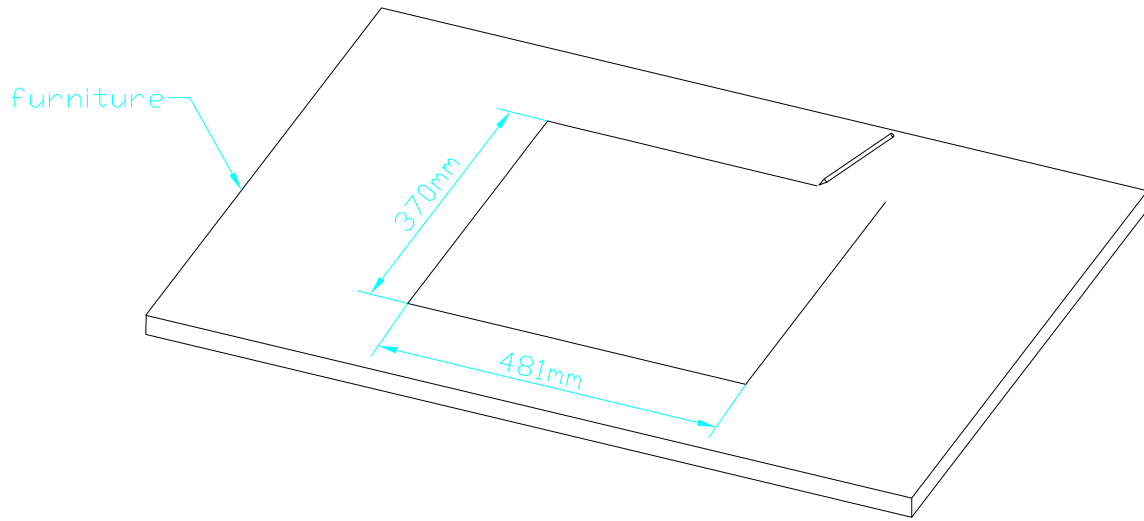

Cutout for Console Frame 52-2812 of Mixing Console 52/SX and 52/RX.  
 For dimensions of Console Frame, see next page!

 DHD Deubner Hoffmann Digital GmbH Haferkornstrasse 5 04129 Leipzig / Germany Phone: +49 341 5897020 Fax: +49 341 5897022 E-mail: dhd@dhd-audio.com Internet: www.dhd-audio.com	Scale: 1:5 (DIN A3)		
	Dimensions Console Frame of Mixing Consoles 52/RX and 52/SX		
Name: Miethling	52-2812 (Console Frame for 3 Modules)		Page:
Date: 15.12.2011			1/2
File: 52-2812_dimension.dwg			

View X (scale 1:2)

Cut A-A  
Serie 52/SX

Cut A-A  
Serie 52/RX

For fixing console frame to furniture, please drill bore  $d=3,5...4mm$  into aluminium profile for wooden screw.

For fixing console frame to furniture, please drill bore  $d=3,5...4mm$  into aluminium profile for wooden screw.