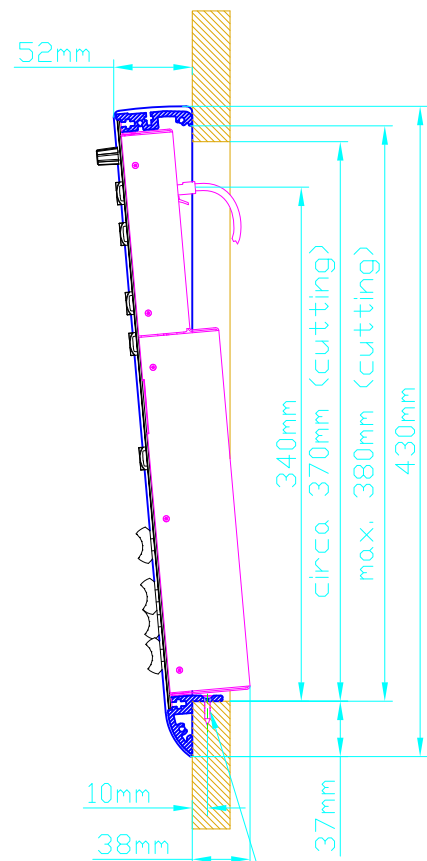

Cutout for Console Frame 52-2812 of Mixing Console 52/SX and 52/RX.  
 For dimensions of Console Frame, see next page!

 DHD Deubner Hoffmann Digital GmbH Haferkornstrasse 5 04129 Leipzig / Germany Phone: +49 341 5897020 Fax: +49 341 5897022 E-mail: dhd@dhd-audio.com Internet: www.dhd-audio.com	Scale: 1:5 (DIN A3)		
	Dimensions Console Frame of Mixing Consoles 52/RX and 52/SX		
Name: Miethling	52-2812 (Console Frame for 3 Modules)		Page:
Date: 15.12.2011			1/2
File: 52-2812_dimension.dwg			

View X (scale 1:2)

Cut A-A  
Serie 52/SX

Cut A-A  
Serie 52/RX

For fixing console frame to furniture, please drill bore  $d=3,5...4mm$  into aluminium profile for wooden screw.

For fixing console frame to furniture, please drill bore  $d=3,5...4mm$  into aluminium profile for wooden screw.

Console Frame for example Mixing Console 52/RX

Note:

52-2812A will be delivered with magnetic fixing for 52/SX control modules, 52-2812B will be delivered with threaded rail inserts for 52/RX control modules.