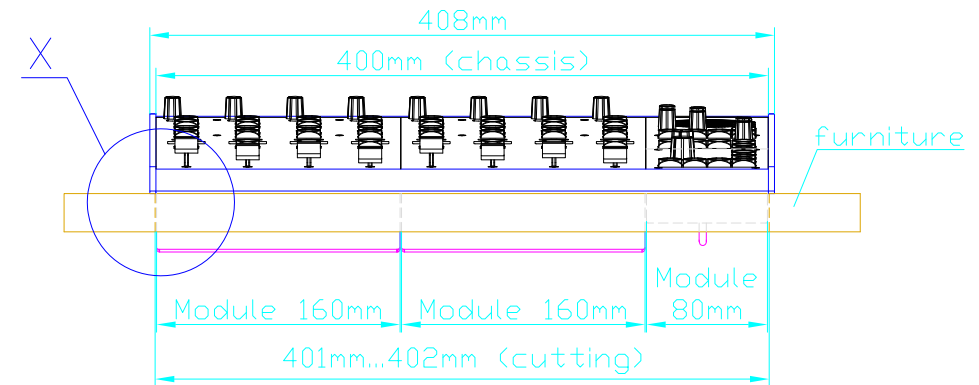

Cutout for Console Frame 52-2810 of Mixing Console 52/SX.
For dimensions of Console Frame, see next page!

DHD
Deubner Hoffmann Digital GmbH
Haferkornstrasse 5
04129 Leipzig / Germany
Phone: +49 341 5897020
Fax: +49 341 5897022
E-mail: dhd@dhd-audio.com
Internet: www.dhd-audio.com

Scale: 1:5 (DIN A3)

Dimensions cutout for
Console Frame

Name: Miethling
Date: 26.10.2010
File: 52-2810_sx_dimension.dwg

52-2810
(Console Frame for 2 Fader Modules
and 1 Central Module)

Page:
1/2

For fixing console frame to furniture, please drill bore $d=3,5...4$ mm into aluminium profile for wooden screw.