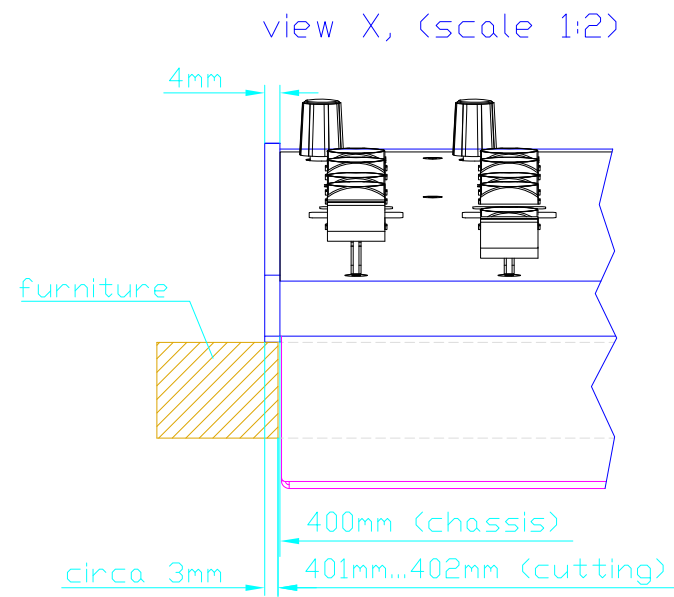

Cutout for Console Frame 52-2810 of Mixing Console 52/SX.
For dimensions of Console Frame, see next page!

DHD
Deubner Hoffmann Digital GmbH
Haferkornstrasse 5
04129 Leipzig / Germany
Phone: +49 341 5897020
Fax: +49 341 5897022
E-mail: dhd@dhd-audio.com
Internet: www.dhd-audio.com

Scale: 1:5 (DIN A3)

Dimensions cutout for
Console Frame

Name: Miethling
Date: 26.10.2010
File: 52-2810_sx_dimension.dwg

52-2810
(Console Frame for 2 Fader Modules
and 1 Central Module)

Page:
1/2

For fixing console frame to furniture, please drill bore $d=3,5...4$ mm into aluminium profile for wooden screw.

Console Frame for example Mixing Console 52/SX

 <p>DHD Deubner Hoffmann Digital GmbH Haferkornstrasse 5 04129 Leipzig / Germany</p> <p>Phone: +49 341 5897020 Fax: +49 341 5897022 E-mail: dhd@dhd-audio.com Internet: www.dhd-audio.com</p>	Scale: 1:5 (DIN A3)	<p>Dimensions Console Frame of Mixing Consoles 52/SX</p> <p>52-2810 (Console Frame for 2 Fader Modules) and 1 Central Module)</p>		Page: 2/2
	Name: Miethling			