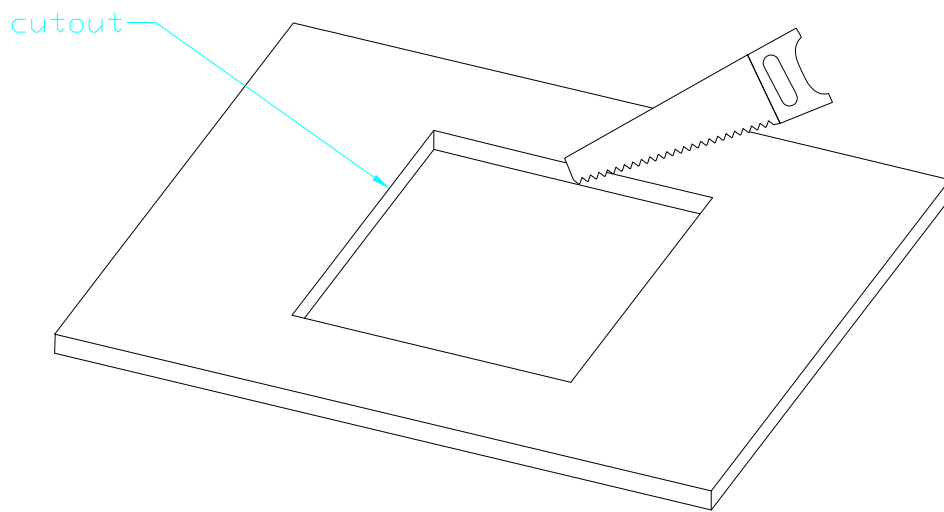

Specifications and design are subject to change without notice. The content of this document is for information only. The information presented in this document does not form part of any quotation or contract, is believed to be accurate and reliable and may be changed without notice. No liability will be accepted by the publisher for any consequence of its use. Publication thereof does neither convey nor imply any license under patent- or other industrial or intellectual property rights.

Cutout for Console Frame 52-2810 of Mixing Console 52/SX.
For dimensions of Console Frame, see next page!

DHD
Deubner Hoffmann Digital GmbH
Haferkornstrasse 5
04129 Leipzig / Germany
Phone: +49 341 5897020
Fax: +49 341 5897022
E-mail: dhd@dhd-audio.com
Internet: www.dhd-audio.com

Scale: 1:5 (DIN A3)

Dimensions cutout for
Console Frame

Name: Miethling
Date: 26.10.2010
File: 52-2810_sx_dimension.dwg

52-2810
(Console Frame for 2 Fader Modules
and 1 Central Module)

Page:
1/2