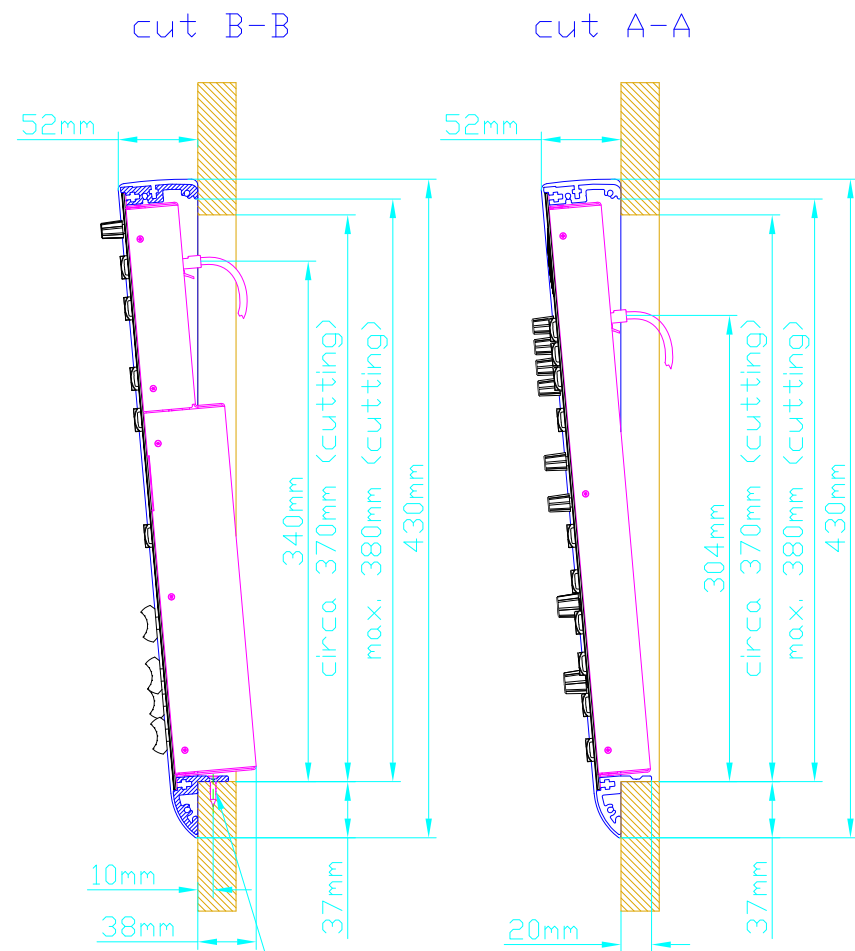

Cutout for Console Frame 52-2810 of Mixing Console 52/SX.
For dimensions of Console Frame, see next page!

DHD
Deubner Hoffmann Digital GmbH
Haferkornstrasse 5
04129 Leipzig / Germany
Phone: +49 341 5897020
Fax: +49 341 5897022
E-mail: dhd@dhd-audio.com
Internet: www.dhd-audio.com

Scale: 1:5 (DIN A3)

Dimensions cutout for
Console Frame

Name: Miethling
Date: 26.10.2010
File: 52-2810_sx_dimension.dwg

52-2810
(Console Frame for 2 Fader Modules
and 1 Central Module)

Page:
1/2

For fixing console frame to furniture, please drill bore $d=3,5...4$ mm into aluminium profile for wooden screw.

Console Frame for example Mixing Console 52/SX

 <p>DHD Deubner Hoffmann Digital GmbH Haferkornstrasse 5 04129 Leipzig / Germany</p> <p>Phone: +49 341 5897020 Fax: +49 341 5897022 E-mail: dhd@dhd-audio.com Internet: www.dhd-audio.com</p>	Scale: 1:5 (DIN A3)	<p>Dimensions Console Frame of Mixing Consoles 52/SX</p> <p>52-2810 (Console Frame for 2 Fader Modules) and 1 Central Module)</p>		Page: 2/2
	Name: Miethling			