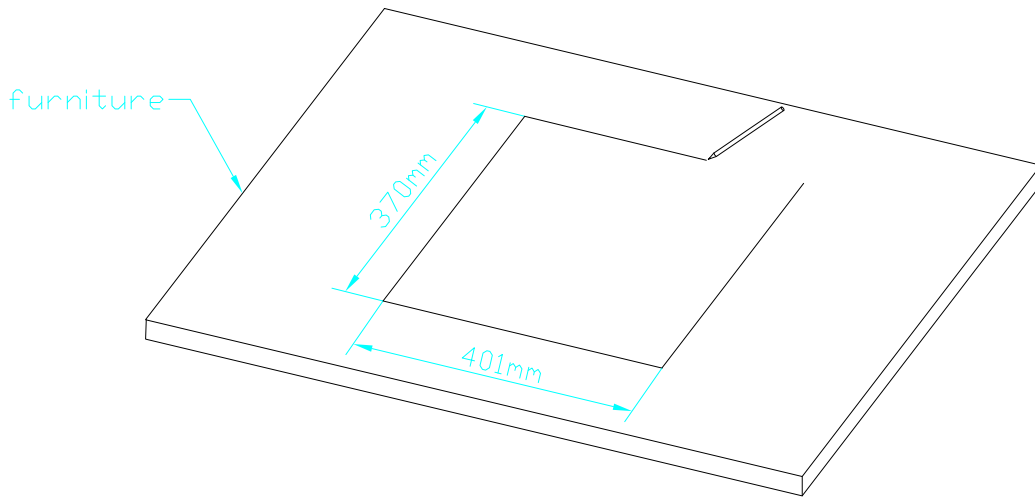

Specifications and design are subject to change without notice. The content of this document is for information only. The information presented in this document does not form part of any quotation or contract, is believed to be accurate and reliable and may be changed without notice. No liability will be accepted by the publisher for any consequence of its use. Publication thereof does neither convey nor imply any license under patent- or other industrial or intellectual property rights.

Cutout for Console Frame 52-2810 of Mixing Console 52/SX.
For dimensions of Console Frame, see next page!

DHD
Deubner Hoffmann Digital GmbH
Haferkornstrasse 5
04129 Leipzig / Germany
Phone: +49 341 5897020
Fax: +49 341 5897022
E-mail: dhd@dhd-audio.com
Internet: www.dhd-audio.com

Scale: 1:5 (DIN A3)

Dimensions cutout for
Console Frame

Name: Miethling
Date: 26.10.2010
File: 52-2810_sx_dimension.dwg

52-2810
(Console Frame for 2 Fader Modules
and 1 Central Module)

Page:
1/2