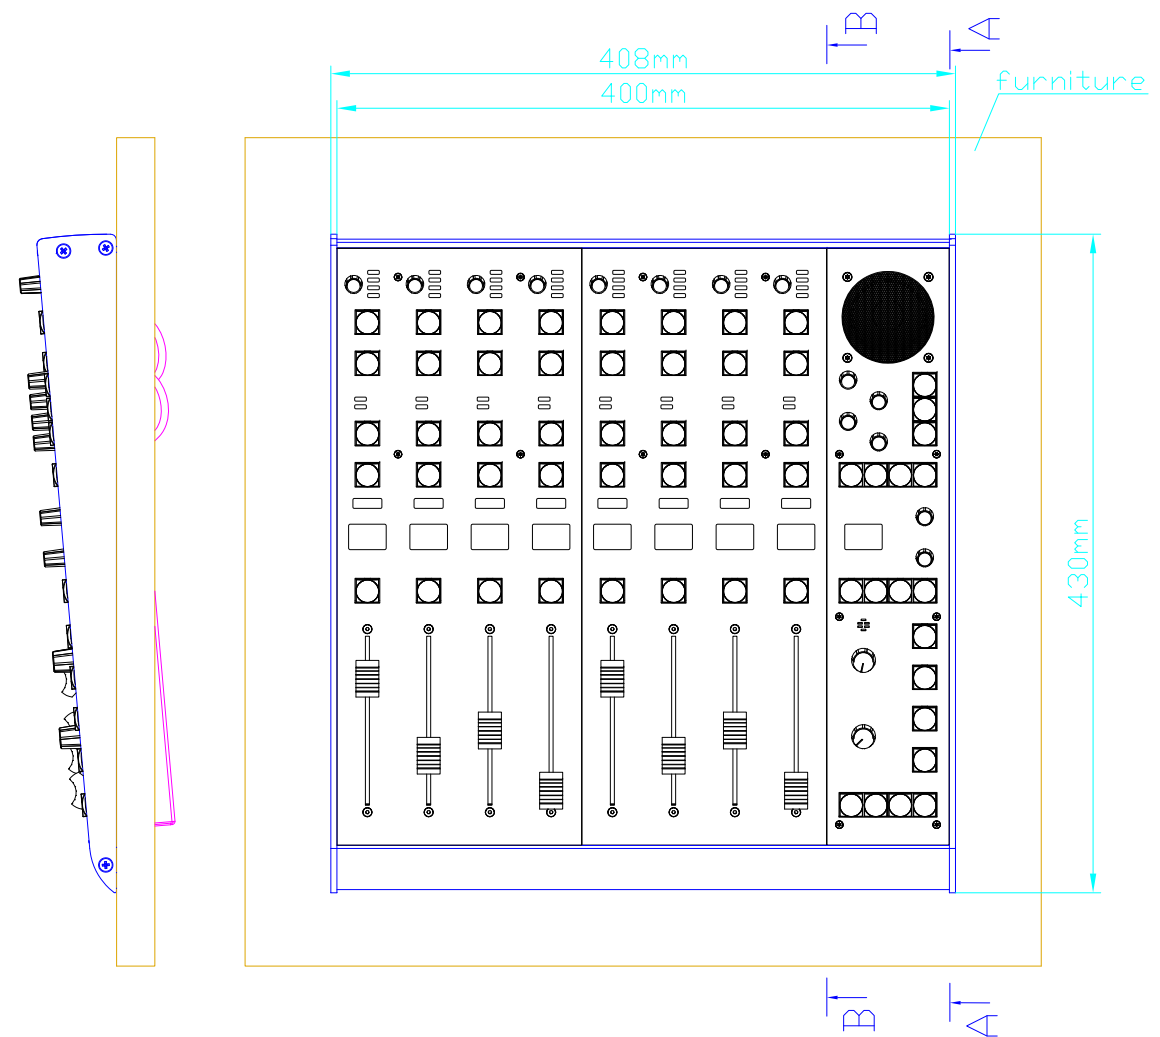

Scale: 1:5 (DIN A3)

Dimensions cutout for
Console Frame

Name: Miethling
Date: 26.10.2010
File: 52-2810_sx_dimension.dwg

52-2810
(Console Frame for 2 Fader Modules
and 1 Central Module)

Page:
1/2

For fixing console frame to furniture, please drill bore $d=3,5...4$ mm into aluminium profile for wooden screw.