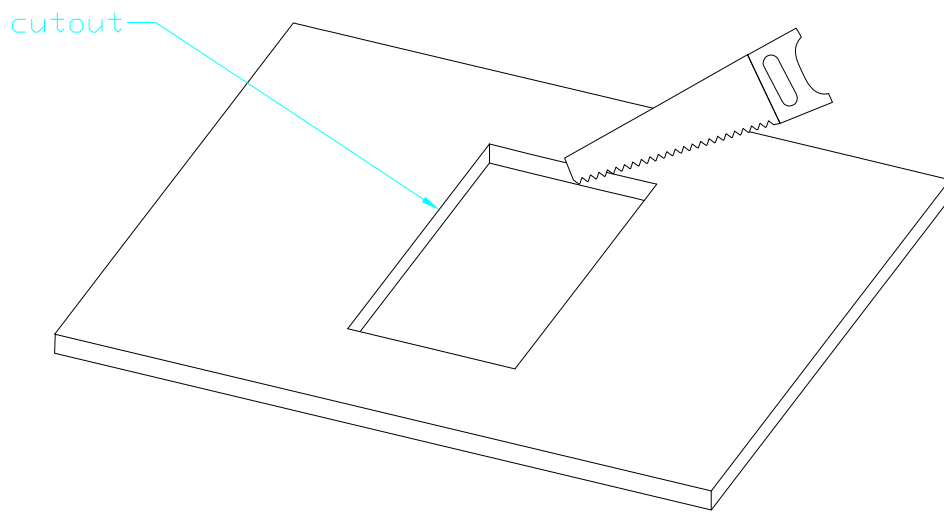

Specifications and design are subject to change without notice. The content of this document is for information only. The information presented in this document does not form part of any quotation or contract, is believed to be accurate and reliable and may be changed without notice. No liability will be accepted by the publisher for any consequence of its use. Publication thereof does neither convey nor imply any license under patent- or other industrial or intellectual property rights.

Cutout for Console Frame 52-2806 of Mixing Console 52/SX.
For dimensions of Console Frame, see next page!

DHD
Deubner Hoffmann Digital GmbH
Haferkornstrasse 5
04129 Leipzig / Germany
Phone: +49 341 5897020
Fax: +49 341 5897022
E-mail: dhd@dhd-audio.com
Internet: www.dhd-audio.com

Scale: 1:5 (DIN A3)

Dimensions cutout for
Console Frame

Name: Miethling

Date: 26.10.2010

File: 52-2806_sx_dimension.dwg

52-2806

(Console Frame for 1 Fader Module
and 1 Central Module)

Page:

1/2