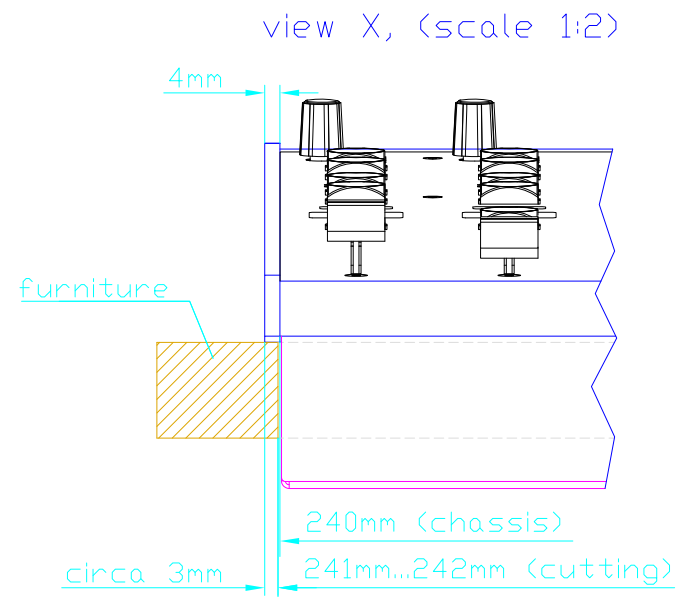

Scale: 1:5 (DIN A3)

Dimensions cutout for  
Console Frame

Name: Miethling

Date: 26.10.2010

File: 52-2806\_sx\_dimension.dwg

52-2806

(Console Frame for 1 Fader Module  
and 1 Central Module)

Page:

1/2

For fixing console frame to furniture, please drill bore  $d=3,5...4mm$  into aluminium profile for wooden screw.

Specifications and design are subject to change without notice. The content of this document is for information only. The information presented in this document does not form part of any quotation or contract, is believed to be accurate and reliable and may be changed without notice. No liability will be accepted by the publisher for any consequence of its use. Publication thereof does neither convey nor imply any license under patent- or other industrial or intellectual property rights.

Console Frame for example Mixing Console 52/SX

 <p>DHD Deubner Hoffmann Digital GmbH Haferkornstrasse 5 04129 Leipzig / Germany</p> <p>Phone: +49 341 5897020 Fax: +49 341 5897022 E-mail: dhd@dhd-audio.com Internet: www.dhd-audio.com</p>	Scale: 1:5 (DIN A3)	<p>Dimensions Console Frame of Mixing Consoles 52/SX</p> <p>52-2806</p> <p>(Console Frame for 1 Fader Module and 1 Central Module)</p>		Page: 2/2
	Name: Miethling			