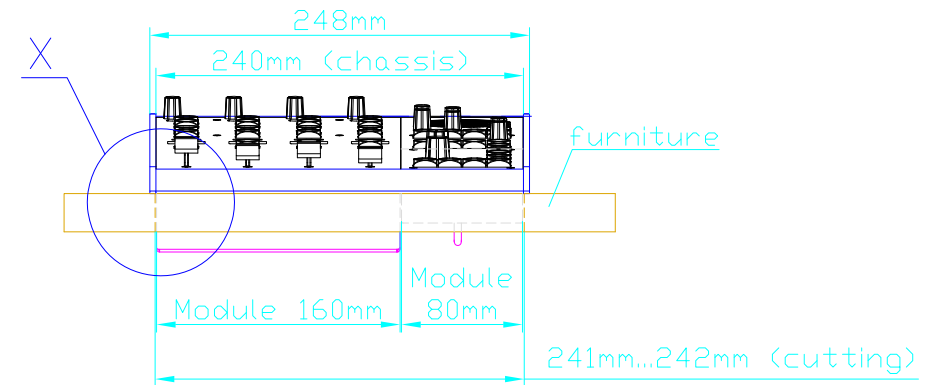

Scale: 1:5 (DIN A3)

Dimensions cutout for  
Console Frame

Name: Miethling

Date: 26.10.2010

File: 52-2806\_sx\_dimension.dwg

52-2806

(Console Frame for 1 Fader Module  
and 1 Central Module)

Page:

1/2

For fixing console frame to furniture, please drill bore  $d=3,5...4mm$  into aluminium profile for wooden screw.

Specifications and design are subject to change without notice. The content of this document is for information only. The information presented in this document does not form part of any quotation or contract, is believed to be accurate and reliable and may be changed without notice. No liability will be accepted by the publisher for any consequence of its use. Publication thereof does neither convey nor imply any license under patent- or other industrial or intellectual property rights.