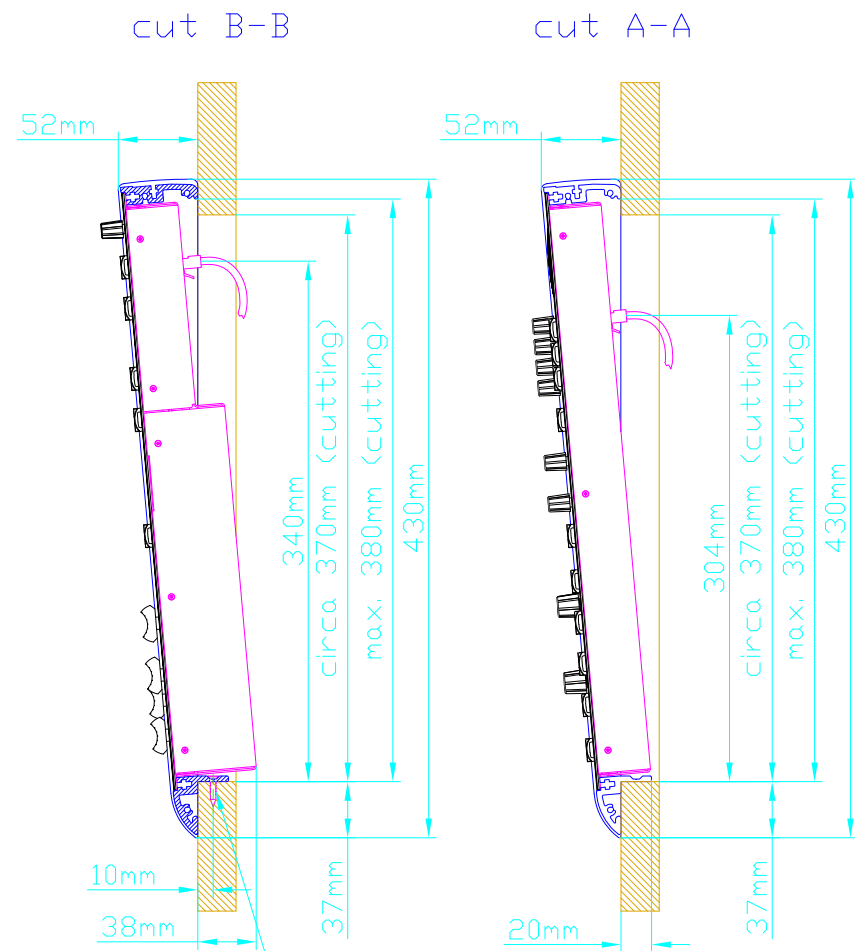

Scale: 1:5 (DIN A3)

Dimensions cutout for  
Console Frame

Name: Miethling

Date: 26.10.2010

File: 52-2806\_sx\_dimension.dwg

52-2806

(Console Frame for 1 Fader Module  
and 1 Central Module)

Page:

1/2

For fixing console frame to furniture, please drill bore  $d=3,5...4mm$  into aluminium profile for wooden screw.

Specifications and design are subject to change without notice. The content of this document is for information only. The information presented in this document does not form part of any quotation or contract, is believed to be accurate and reliable and may be changed without notice. No liability will be accepted by the publisher for any consequence of its use. Publication thereof does neither convey nor imply any license under patent- or other industrial or intellectual property rights.

Console Frame for example Mixing Console 52/SX

 <p>DHD Deubner Hoffmann Digital GmbH Haferkornstrasse 5 04129 Leipzig / Germany</p> <p>Phone: +49 341 5897020 Fax: +49 341 5897022 E-mail: dhd@dhd-audio.com Internet: www.dhd-audio.com</p>	Scale: 1:5 (DIN A3)	<p>Dimensions Console Frame of Mixing Consoles 52/SX</p> <p>52-2806</p> <p>(Console Frame for 1 Fader Module and 1 Central Module)</p>		Page: 2/2
	Name: Miethling			