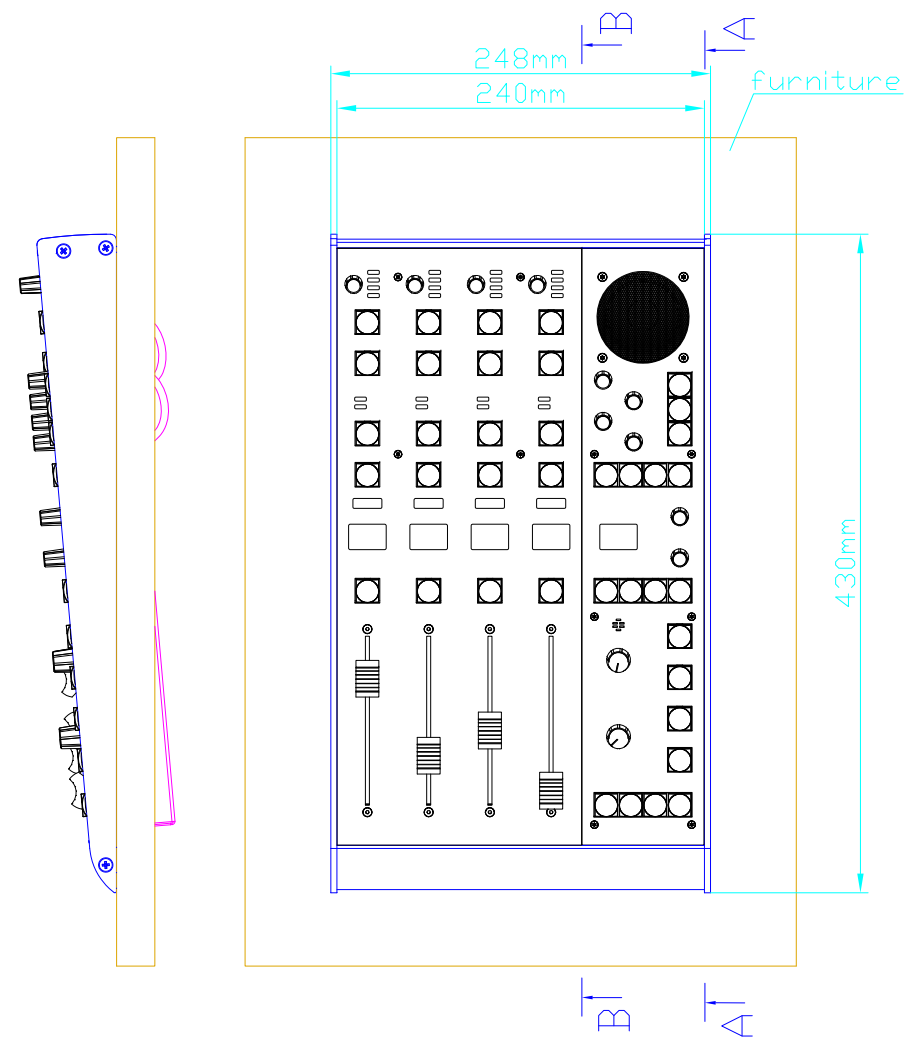

Scale: 1:5 (DIN A3)

Dimensions cutout for  
Console Frame

Name: Miethling

Date: 26.10.2010

File: 52-2806\_sx\_dimension.dwg

52-2806

(Console Frame for 1 Fader Module  
and 1 Central Module)

Page:

1/2

For fixing console frame to furniture, please drill bore  $d=3,5...4mm$  into aluminium profile for wooden screw.

Specifications and design are subject to change without notice. The content of this document is for information only. The information presented in this document does not form part of any quotation or contract, is believed to be accurate and reliable and may be changed without notice. No liability will be accepted by the publisher for any consequence of its use. Publication thereof does neither convey nor imply any license under patent- or other industrial or intellectual property rights.

Console Frame for example Mixing Console 52/SX

 <p>DHD Deubner Hoffmann Digital GmbH Haferkornstrasse 5 04129 Leipzig / Germany</p> <p>Phone: +49 341 5897020 Fax: +49 341 5897022 E-mail: dhd@dhd-audio.com Internet: www.dhd-audio.com</p>	Scale: 1:5 (DIN A3)	<p>Dimensions Console Frame of Mixing Consoles 52/SX</p> <p>52-2806</p> <p>(Console Frame for 1 Fader Module and 1 Central Module)</p>		Page: 2/2
	Name: Miethling			