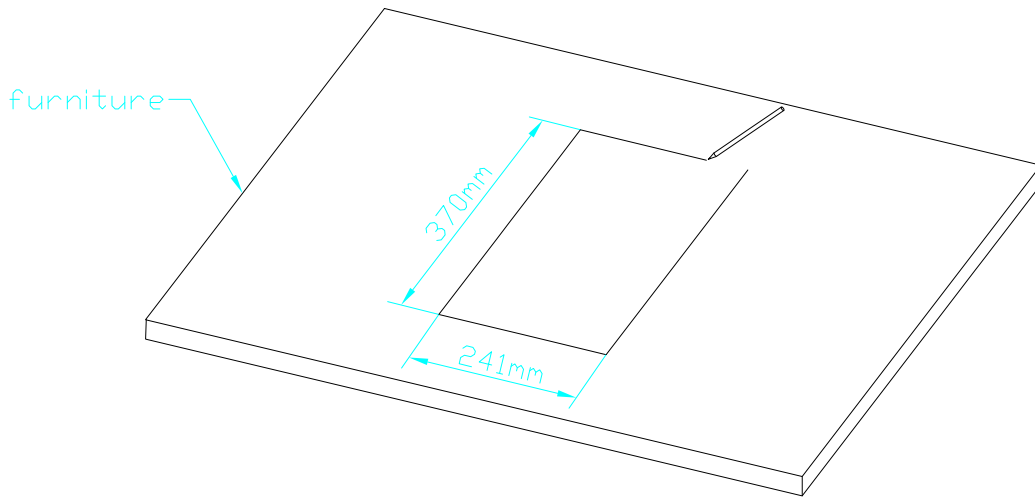

Cutout for Console Frame 52-2806 of Mixing Console 52/SX.  
For dimensions of Console Frame, see next page!

DHD  
Deubner Hoffmann Digital GmbH  
Haferkornstrasse 5  
04129 Leipzig / Germany  
Phone: +49 341 5897020  
Fax: +49 341 5897022  
E-mail: dhd@dhd-audio.com  
Internet: www.dhd-audio.com

Scale: 1:5 (DIN A3)

Dimensions cutout for  
Console Frame

Name: Miethling

Date: 26.10.2010

File: 52-2806\_sx\_dimension.dwg

52-2806

(Console Frame for 1 Fader Module  
and 1 Central Module)

Page: