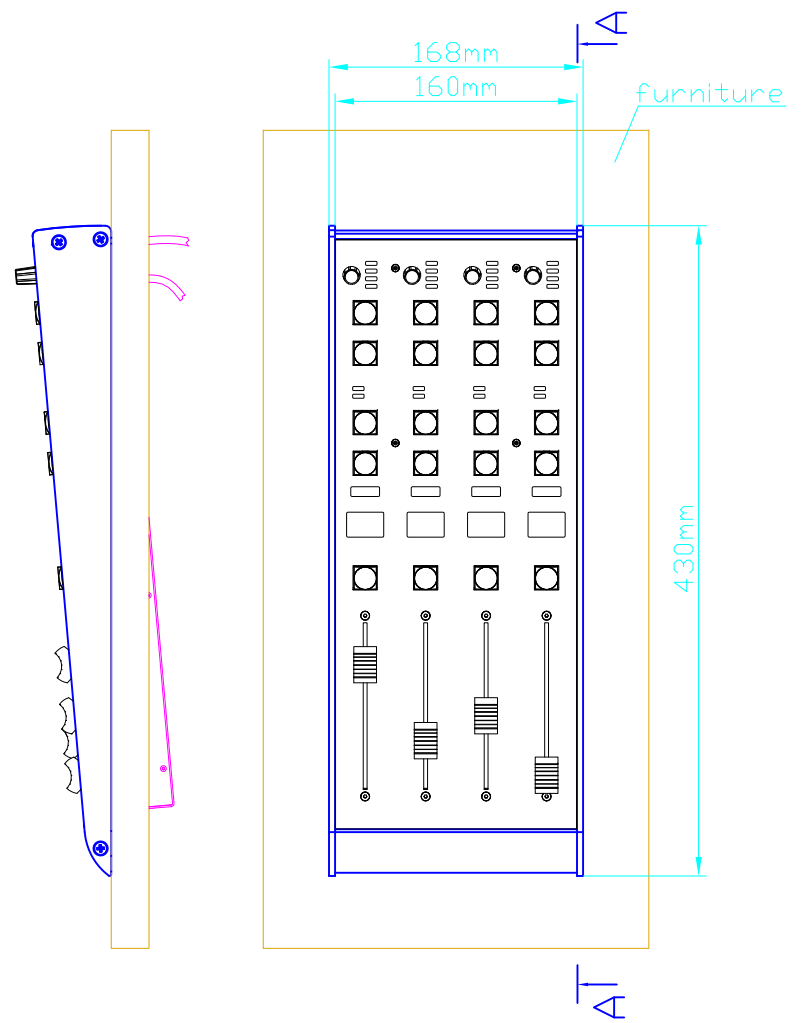

Cutout for Console Frame 52-2804 of Mixing Console 52/SX and 52/RX.
 For dimensions of Console Frame, see next page!

 DHD Deubner Hoffmann Digital GmbH Haferkornstrasse 5 04129 Leipzig / Germany Phone: +49 341 5897020 Fax: +49 341 5897022 E-mail: dhd@dhd-audio.com Internet: www.dhd-audio.com	Scale: 1:5 (DIN A3)		
	Dimensions Console Frame of Mixing Consoles 52/RX and 52/SX		
Name: Miethling	52-2804 (Console Frame for 1 Fader Module)		Page:
Date: 15.12.2011			1/2
File: 52-2804_dimension.dwg			

For fixing console frame to furniture, please drill bore $d=3,5...4mm$ into aluminium profile for wooden screw.

Console Frame for example Mixing Console 52/SX
 Note:
 52-2804A will be delivered with magnetic fixing for 52/SX control modules,
 52-2804B will be delivered with threaded rail inserts for 52/RX control modules.

Dimensions Console Frame
 of Mixing Consoles 52/RX and 52/SX

52-2804
 (Console Frame for 1 Fader Module)

Name: Miethling
 Date: 15.12.2011
 File: 52-2804_dimension.dwg