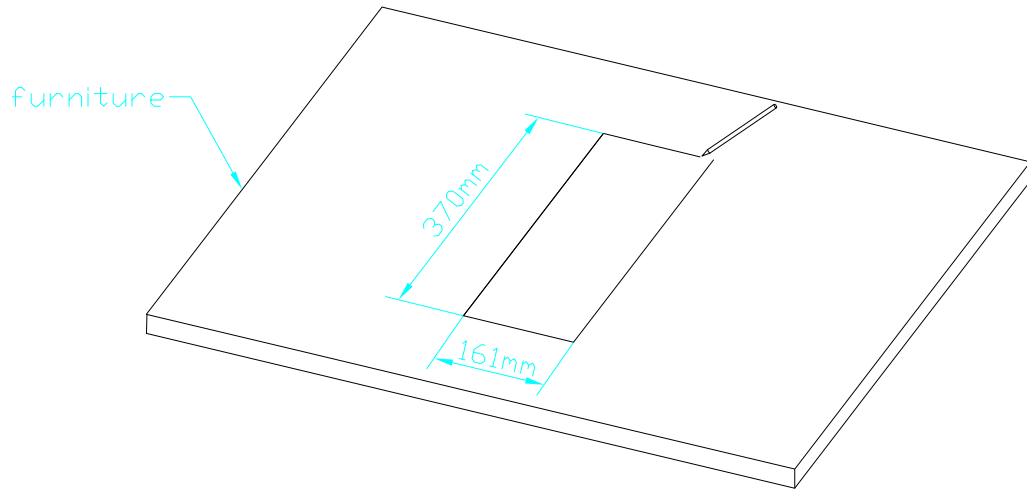

Cutout for Console Frame 52-2804 of Mixing Console 52/SX and 52/RX.
 For dimensions of Console Frame, see next page!

 DHD Deubner Hoffmann Digital GmbH Haferkornstrasse 5 04129 Leipzig / Germany Phone: +49 341 5897020 Fax: +49 341 5897022 E-mail: dhd@dhd-audio.com Internet: www.dhd-audio.com	Scale: 1:5 (DIN A3)		
	Dimensions Console Frame of Mixing Consoles 52/RX and 52/SX		
Name: Miethling	52-2804 (Console Frame for 1 Fader Module)		Page:
Date: 15.12.2011			1/2
File: 52-2804_dimension.dwg			

For fixing console frame to furniture, please drill bore $d=3,5...4mm$ into aluminium profile for wooden screw.

Console Frame for example Mixing Console 52/SX
 Note:
 52-2804A will be delivered with magnetic fixing for 52/SX control modules,
 52-2804B will be delivered with threaded rail inserts for 52/RX control modules.