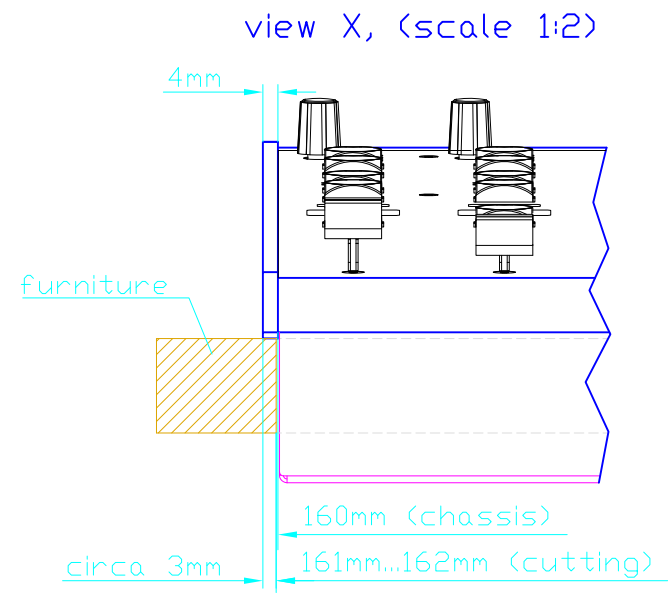

Cutout for Console Frame 52-2804 of Mixing Console 52/SX and 52/RX.
 For dimensions of Console Frame, see next page!

 DHD Deubner Hoffmann Digital GmbH Haferkornstrasse 5 04129 Leipzig / Germany Phone: +49 341 5897020 Fax: +49 341 5897022 E-mail: dhd@dhd-audio.com Internet: www.dhd-audio.com	Scale: 1:5 (DIN A3)		
	Dimensions Console Frame of Mixing Consoles 52/RX and 52/SX		
Name: Miethling	52-2804 (Console Frame for 1 Fader Module)		Page:
Date: 15.12.2011			1/2
File: 52-2804_dimension.dwg			

For fixing console frame to furniture, please drill bore $d=3,5...4mm$ into aluminium profile for wooden screw.

Console Frame for example Mixing Console 52/SX
 Note:
 52-2804A will be delivered with magnetic fixing for 52/SX control modules,
 52-2804B will be delivered with threaded rail inserts for 52/RX control modules.

Dimensions Console Frame
 of Mixing Consoles 52/RX and 52/SX

52-2804
 (Console Frame for 1 Fader Module)

Name: Miethling
 Date: 15.12.2011
 File: 52-2804_dimension.dwg