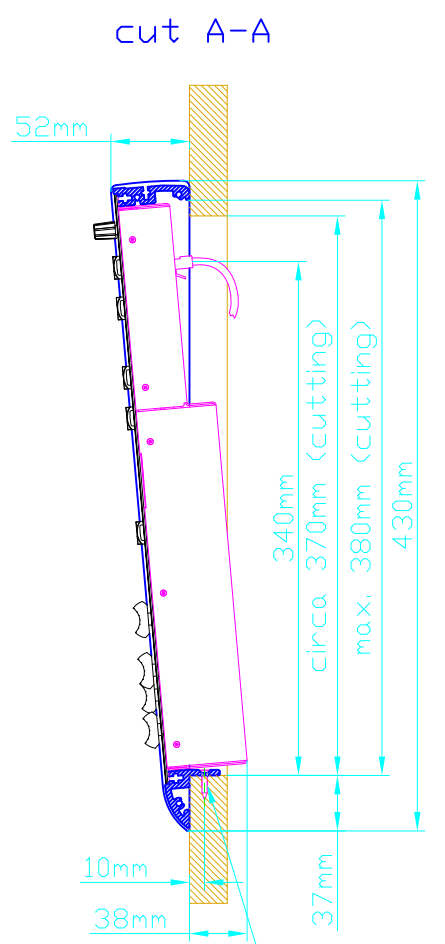

Cutout for Console Frame 52-2804 of Mixing Console 52/SX and 52/RX.
 For dimensions of Console Frame, see next page!

 DHD Deubner Hoffmann Digital GmbH Haferkornstrasse 5 04129 Leipzig / Germany Phone: +49 341 5897020 Fax: +49 341 5897022 E-mail: dhd@dhd-audio.com Internet: www.dhd-audio.com	Scale: 1:5 (DIN A3)		
	Dimensions Console Frame of Mixing Consoles 52/RX and 52/SX		
Name: Miethling	52-2804 (Console Frame for 1 Fader Module)		Page:
Date: 15.12.2011			1/2
File: 52-2804_dimension.dwg			

For fixing console frame to furniture, please drill bore $d=3,5...4mm$ into aluminium profile for wooden screw.

Console Frame for example Mixing Console 52/SX
 Note:
 52-2804A will be delivered with magnetic fixing for 52/SX control modules,
 52-2804B will be delivered with threaded rail inserts for 52/RX control modules.

Dimensions Console Frame
 of Mixing Consoles 52/RX and 52/SX

52-2804
 (Console Frame for 1 Fader Module)

Name: Miethling
 Date: 15.12.2011
 File: 52-2804_dimension.dwg