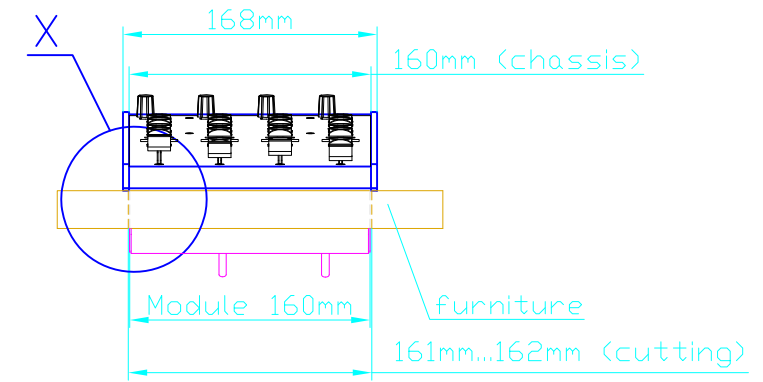

Cutout for Console Frame 52-2804 of Mixing Console 52/SX and 52/RX.
 For dimensions of Console Frame, see next page!

 DHD Deubner Hoffmann Digital GmbH Haferkornstrasse 5 04129 Leipzig / Germany Phone: +49 341 5897020 Fax: +49 341 5897022 E-mail: dhd@dhd-audio.com Internet: www.dhd-audio.com	Scale: 1:5 (DIN A3)		
	Dimensions Console Frame of Mixing Consoles 52/RX and 52/SX		
Name: Miethling	52-2804 (Console Frame for 1 Fader Module)		Page:
Date: 15.12.2011			1/2
File: 52-2804_dimension.dwg			

For fixing console frame to furniture, please drill bore $d=3,5...4mm$ into aluminium profile for wooden screw.

Console Frame for example Mixing Console 52/SX
 Note:
 52-2804A will be delivered with magnetic fixing for 52/SX control modules,
 52-2804B will be delivered with threaded rail inserts for 52/RX control modules.

Dimensions Console Frame
 of Mixing Consoles 52/RX and 52/SX

52-2804
 (Console Frame for 1 Fader Module)

Name: Miethling
 Date: 15.12.2011
 File: 52-2804_dimension.dwg