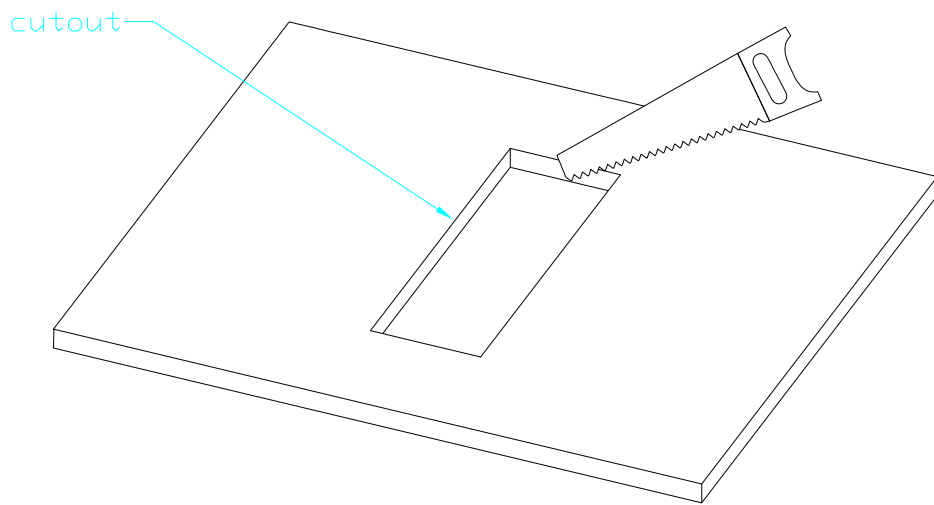

Cutout for Console Frame 52-2804 of Mixing Console 52/SX and 52/RX.
 For dimensions of Console Frame, see next page!

 DHD Deubner Hoffmann Digital GmbH Haferkornstrasse 5 04129 Leipzig / Germany Phone: +49 341 5897020 Fax: +49 341 5897022 E-mail: dhd@dhd-audio.com Internet: www.dhd-audio.com	Scale: 1:5 (DIN A3)		
	Dimensions Console Frame of Mixing Consoles 52/RX and 52/SX		
Name: Miethling	52-2804 (Console Frame for 1 Fader Module)		Page:
Date: 15.12.2011			1/2
File: 52-2804_dimension.dwg			

For fixing console frame to furniture, please drill bore $d=3,5...4mm$ into aluminium profile for wooden screw.

Console Frame for example Mixing Console 52/SX
 Note:
 52-2804A will be delivered with magnetic fixing for 52/SX control modules,
 52-2804B will be delivered with threaded rail inserts for 52/RX control modules.