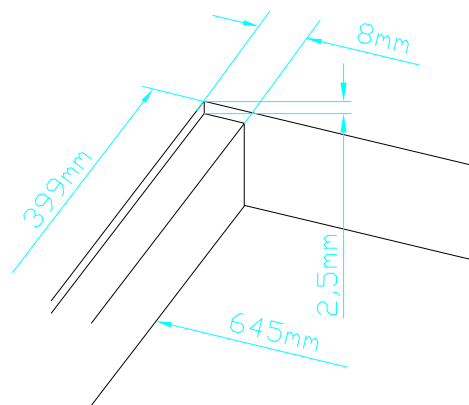

view Z:
further details, see
view X (next page):

Cutout for Table-Installation Frame of Mixing Console 52/SX and 52/RX.
For dimensions of Table-Installation Frame, see next page!

Specifications and design are subject to change without notice. The content of this document is for information only. The information presented in this document does not form part of any quotation or contract, is believed to be accurate and reliable and may be changed without notice. No liability will be accepted by the publisher for any consequence of its use. Publication thereof does neither convey nor imply any license under patent- or other industrial or intellectual property rights.

 DHD Deubner Hoffmann Digital GmbH Haferkornstrasse 5 04129 Leipzig / Germany Phone: +49 341 5897020 Fax: +49 341 5897022 E-mail: dhd@dhd-audio.com Internet: www.dhd-audio.com	Scale: 1:5 (DIN A3)		
	Dimensions Table-Installation Frame of Mixing Consoles 52/RX and 52/SX		
Name: Miethling	52-2616		Page:
Date: 15.12.2011	(Installation Frame for 4 Modules 160mm width)		1/2
File: 52-2616_dimension.dwg			

View X M 1:2

View Y M 1:2

Cut B-B

Cut C-C

Cut A-A

660mm
645mm
640mm

Table-Installation Frame for example Mixing Console 52/RX

Note:

Scale: 1:5 (DIN A3)

Dimensions Table Installation Frame of Mixing Consoles 52/RX and 52/SX

52-2616
(Installation Frame for 4 Modules 160mm width)

Page: 1/1