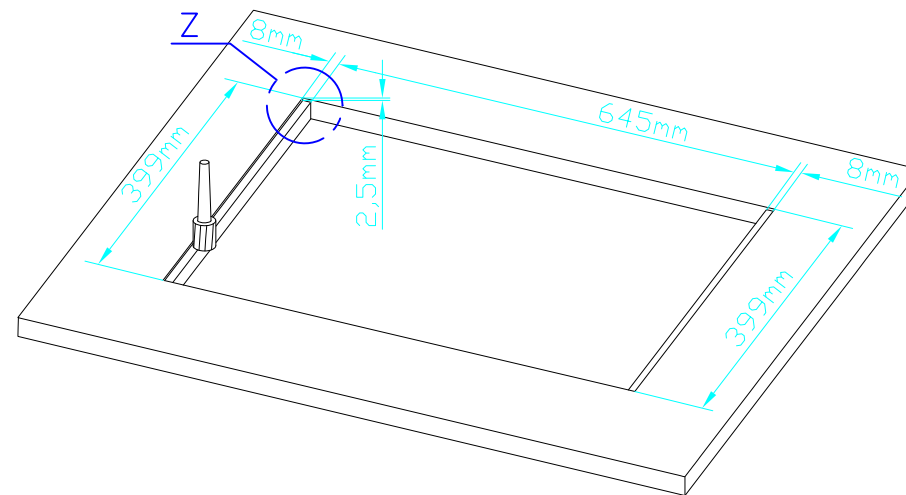

view Z:
further details, see
view X (next page):

Cutout for Table-Installation Frame of Mixing Console 52/SX and 52/RX.
For dimensions of Table-Installation Frame, see next page!

Specifications and design are subject to change without notice. The content of this document is for information only. The information presented in this document does not form part of any quotation or contract, is believed to be accurate and reliable and may be changed without notice. No liability will be accepted by the publisher for any consequence of its use. Publication thereof does neither convey nor imply any license under patent- or other industrial or intellectual property rights.

View X M 1:2

View Y M 1:2

Cut B-B

Cut C-C

Cut A-A

660mm
645mm
640mm

Table-Installation Frame for example Mixing Console 52/RX

Note:

52-2616A will be delivered with magnetic fixing for 52/SX control modules,
52-2616B will be delivered with threaded rail inserts for 52/RX control modules.

Specifications and design are subject to change without notice. The content of this document is for information only. The information presented in this document does not form part of any quotation or contract, is believed to be accurate and reliable and may be changed without notice. No liability will be accepted by the publisher for any consequence of its use. Publication thereof does neither convey nor imply any license under patent- or other industrial or intellectual property rights.

Scale: 1:5 (DIN A3)

Dimensions Table Installation Frame of Mixing Consoles 52/RX and 52/SX

52-2616
(Installation Frame for 4 Modules 160mm width)

Page: 1/1