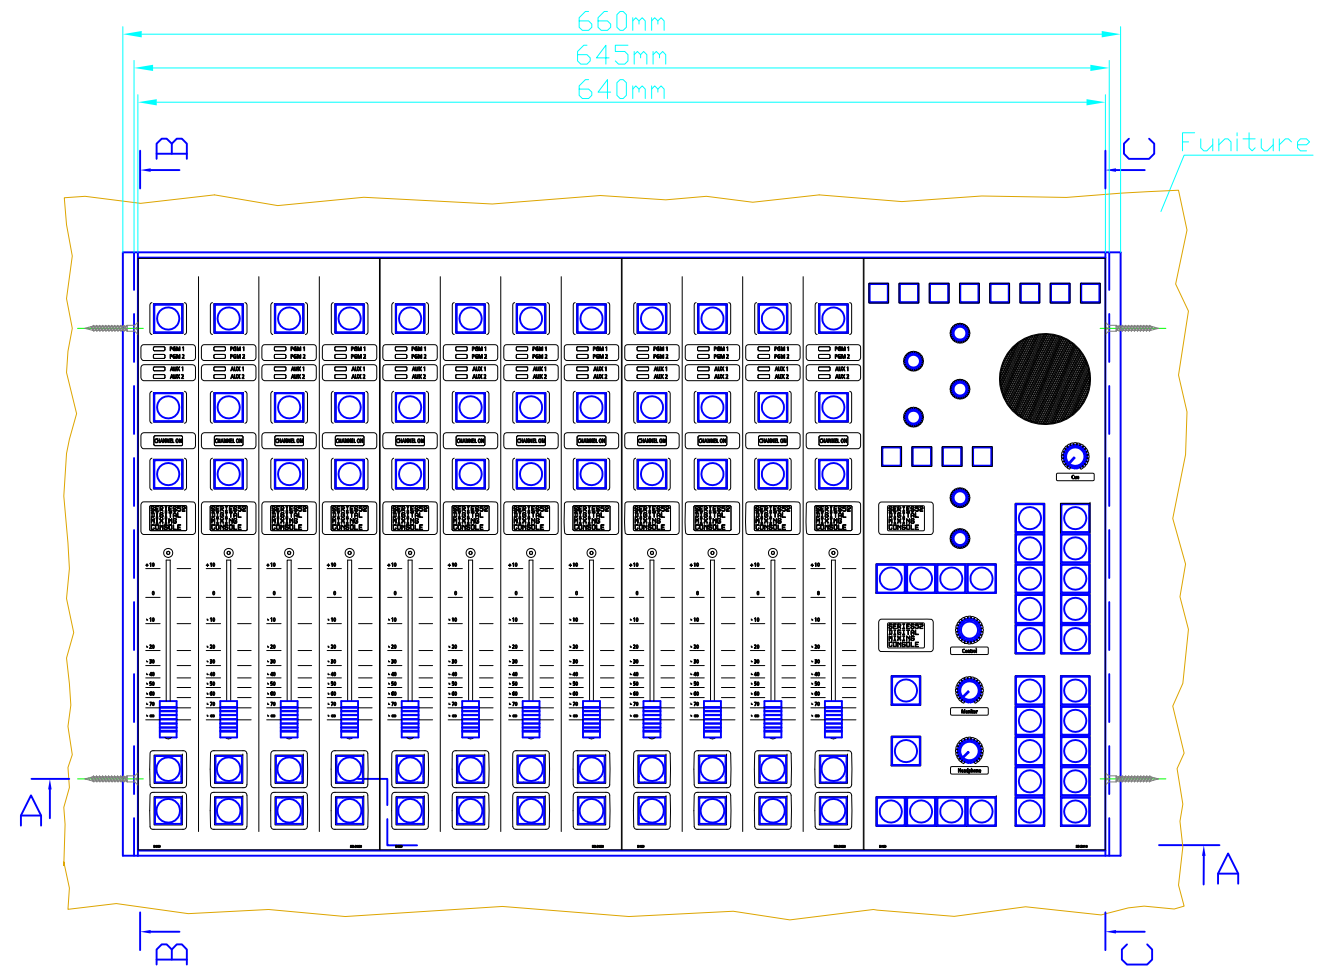

view Z:
further details, see
view X (next page):

Cutout for Table-Installation Frame of Mixing Console 52/SX and 52/RX.
For dimensions of Table-Installation Frame, see next page!

Specifications and design are subject to change without notice. The content of this document is for information only. The information presented in this document does not form part of any quotation or contract, is believed to be accurate and reliable and may be changed without notice. No liability will be accepted by the publisher for any consequence of its use. Publication thereof does neither convey nor imply any license under patent- or other industrial or intellectual property rights.

View X M 1:2

View Y M 1:2

Cut B-B

Cut C-C

Cut A-A

660mm
645mm
640mm

Table-Installation Frame for example Mixing Console 52/RX

Note:

52-2616A will be delivered with magnetic fixing for 52/SX control modules,
52-2616B will be delivered with threaded rail inserts for 52/RX control modules.

Specifications and design are subject to change without notice. The content of this document is for information only. The information presented in this document does not form part of any quotation or contract, is believed to be accurate and reliable and may be changed without notice. No liability will be accepted by the publisher for any consequence of its use. Publication thereof does neither convey nor imply any license under patent- or other industrial or intellectual property rights.

Scale: 1:5 (DIN A3)

Dimensions Table Installation Frame of Mixing Consoles 52/RX and 52/SX

52-2616
(Installation Frame for 4 Modules 160mm width)

Page: 1/1