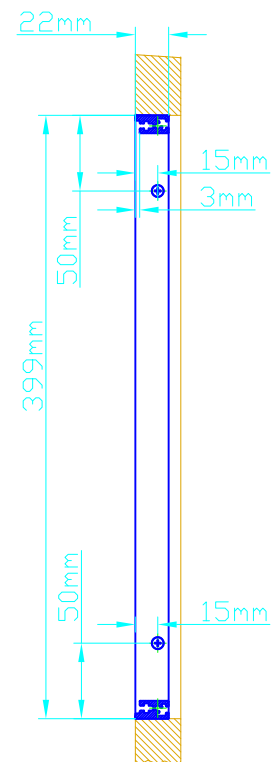

view Z:
further details, see
view X (next page):

Cutout for Table-Installation Frame of Mixing Console 52/SX and 52/RX.
For dimensions of Table-Installation Frame, see next page!

Specifications and design are subject to change without notice. The content of this document is for information only. The information presented in this document does not form part of any quotation or contract, is believed to be accurate and reliable and may be changed without notice. No liability will be accepted by the publisher for any consequence of its use. Publication thereof does neither convey nor imply any license under patent- or other industrial or intellectual property rights.

View X M 1:2

View Y M 1:2

Cut B-B

Cut C-C

Cut A-A

660mm
645mm
640mm

Table-Installation Frame for example Mixing Console 52/RX

Note:

52-2616A will be delivered with magnetic fixing for 52/SX control modules,
52-2616B will be delivered with threaded rail inserts for 52/RX control modules.

Specifications and design are subject to change without notice. The content of this document is for information only. The information presented in this document does not form part of any quotation or contract, is believed to be accurate and reliable and may be changed without notice. No liability will be accepted by the publisher for any consequence of its use. Publication thereof does neither convey nor imply any license under patent- or other industrial or intellectual property rights.

Scale: 1:5 (DIN A3)

Dimensions Table Installation Frame of Mixing Consoles 52/RX and 52/SX

52-2616
(Installation Frame for 4 Modules 160mm width)

Page: 1/1