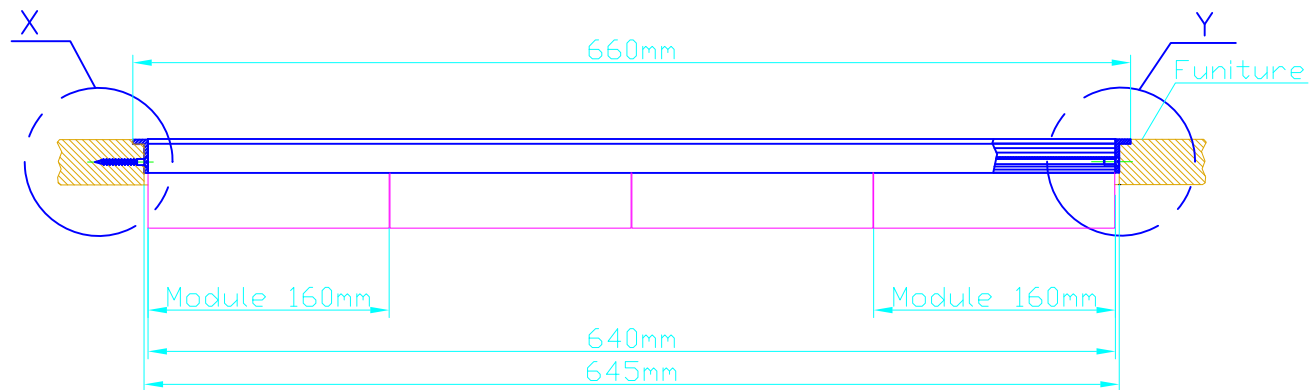

view Z:
further details, see
view X (next page):

Cutout for Table-Installation Frame of Mixing Console 52/SX and 52/RX.
For dimensions of Table-Installation Frame, see next page!

Specifications and design are subject to change without notice. The content of this document is for information only. The information presented in this document does not form part of any quotation or contract, is believed to be accurate and reliable and may be changed without notice. No liability will be accepted by the publisher for any consequence of its use. Publication thereof does neither convey nor imply any license under patent- or other industrial or intellectual property rights.

View X M 1:2

View Y M 1:2

Cut B-B

Cut C-C

Cut A-A

660mm
645mm
640mm

Table-Installation Frame for example Mixing Console 52/RX

Note:

52-2616A will be delivered with magnetic fixing for 52/SX control modules,
52-2616B will be delivered with threaded rail inserts for 52/RX control modules.

Specifications and design are subject to change without notice. The content of this document is for information only. The information presented in this document does not form part of any quotation or contract, is believed to be accurate and reliable and may be changed without notice. No liability will be accepted by the publisher for any consequence of its use. Publication thereof does neither convey nor imply any license under patent- or other industrial or intellectual property rights.

Scale: 1:5 (DIN A3)

Dimensions Table Installation Frame of Mixing Consoles 52/RX and 52/SX

52-2616
(Installation Frame for 4 Modules 160mm width)

Page: 1/1