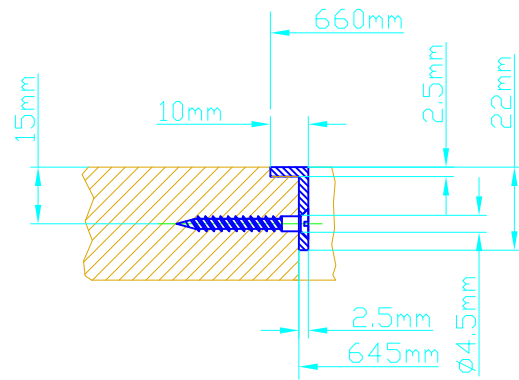

view Z:
further details, see
view X (next page):

Cutout for Table-Installation Frame of Mixing Console 52/SX and 52/RX.
For dimensions of Table-Installation Frame, see next page!

Specifications and design are subject to change without notice. The content of this document is for information only. The information presented in this document does not form part of any quotation or contract, is believed to be accurate and reliable and may be changed without notice. No liability will be accepted by the publisher for any consequence of its use. Publication thereof does neither convey nor imply any license under patent- or other industrial or intellectual property rights.

View X M 1:2

View Y M 1:2

Cut B-B

Cut C-C

Cut A-A

660mm
645mm
640mm

Table-Installation Frame for example Mixing Console 52/RX

Note:

52-2616A will be delivered with magnetic fixing for 52/SX control modules,
52-2616B will be delivered with threaded rail inserts for 52/RX control modules.

Specifications and design are subject to change without notice. The content of this document is for information only. The information presented in this document does not form part of any quotation or contract, is believed to be accurate and reliable and may be changed without notice. No liability will be accepted by the publisher for any consequence of its use. Publication thereof does neither convey nor imply any license under patent- or other industrial or intellectual property rights.

Scale: 1:5 (DIN A3)

Dimensions Table Installation Frame of Mixing Consoles 52/RX and 52/SX

52-2616
(Installation Frame for 4 Modules 160mm width)

Page: 1/1