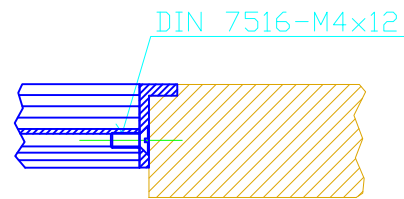

view Z:
further details, see
view X (next page):

Cutout for Table-Installation Frame of Mixing Console 52/SX and 52/RX.
For dimensions of Table-Installation Frame, see next page!

Specifications and design are subject to change without notice. The content of this document is for information only. The information presented in this document does not form part of any quotation or contract, is believed to be accurate and reliable and may be changed without notice. No liability will be accepted by the publisher for any consequence of its use. Publication thereof does neither convey nor imply any license under patent- or other industrial or intellectual property rights.

 DHD Deubner Hoffmann Digital GmbH Haferkornstrasse 5 04129 Leipzig / Germany Phone: +49 341 5897020 Fax: +49 341 5897022 E-mail: dhd@dhd-audio.com Internet: www.dhd-audio.com	Scale: 1:5 (DIN A3)		
	Dimensions Table-Installation Frame of Mixing Consoles 52/RX and 52/SX		
Name: Miethling	52-2616		Page:
Date: 15.12.2011	(Installation Frame for 4 Modules 160mm width)		1/2
File: 52-2616_dimension.dwg			

View X M 1:2

View Y M 1:2

Cut B-B

Cut C-C

Cut A-A

660mm
645mm
640mm

Table-Installation Frame for example Mixing Console 52/RX

Note:

Scale: 1:5 (DIN A3)

Dimensions Table Installation Frame of Mixing Consoles 52/RX and 52/SX

52-2616
(Installation Frame for 4 Modules 160mm width)

Page: 1/1