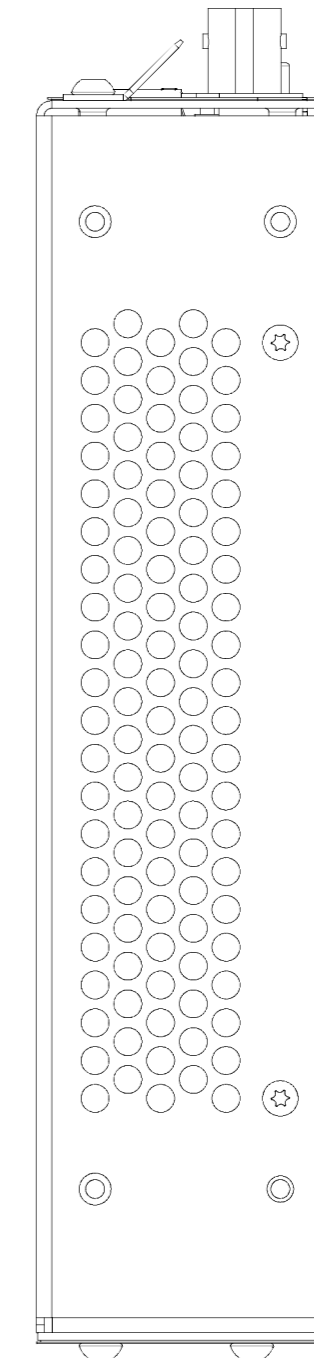

40,5

Specifications and design are subject to change without notice.
 The content of this document is for information only. The information presented in this document does not form part of any quotation or contract, is believed to be accurate and reliable and may be changed without notice. No liability will be accepted by the publisher for any consequence of its use. Publication thereof does neither convey nor imply any license under patent- or other industrial or intellectual property rights.

DHD GmbH Hoferkornstraße 5 04129 Leipzig / Germany Phone: + 49 341 5897020 Fax: + 49 341 5897022	Scale 1:1 (DIN A2)	
Name: Miethling Date: 09.11.2012 File: 52-18044dimension.dwg	52/XS Core Dimension of 52-1804C	Page: 1 / 1
	52-18044	