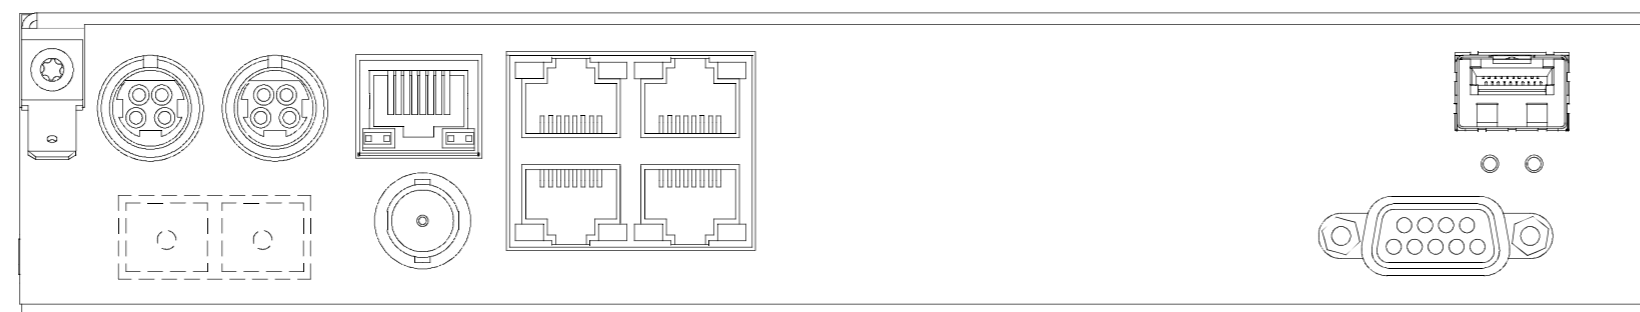

Specifications and design are subject to change without notice.
The content of this document is for information only. The information presented in this document does not form part of any quotation or contract, is believed to be accurate and reliable and may be changed without notice. No liability will be accepted by the publisher for any consequence of its use. Publication thereof does neither convey nor imply any license under patent- or other industrial or intellectual property rights.

DHD GmbH Hoferkornstraße 5 04129 Leipzig / Germany Phone: + 49 341 5897020 Fax: + 49 341 5897022	Scale 1:1 (DIN A2)	
Name: Miethling Date: 09.11.2012 File: 52-18044dimension.dwg	52/XS Core Dimension of 52-1804C	Page: 1 / 1
	52-18044