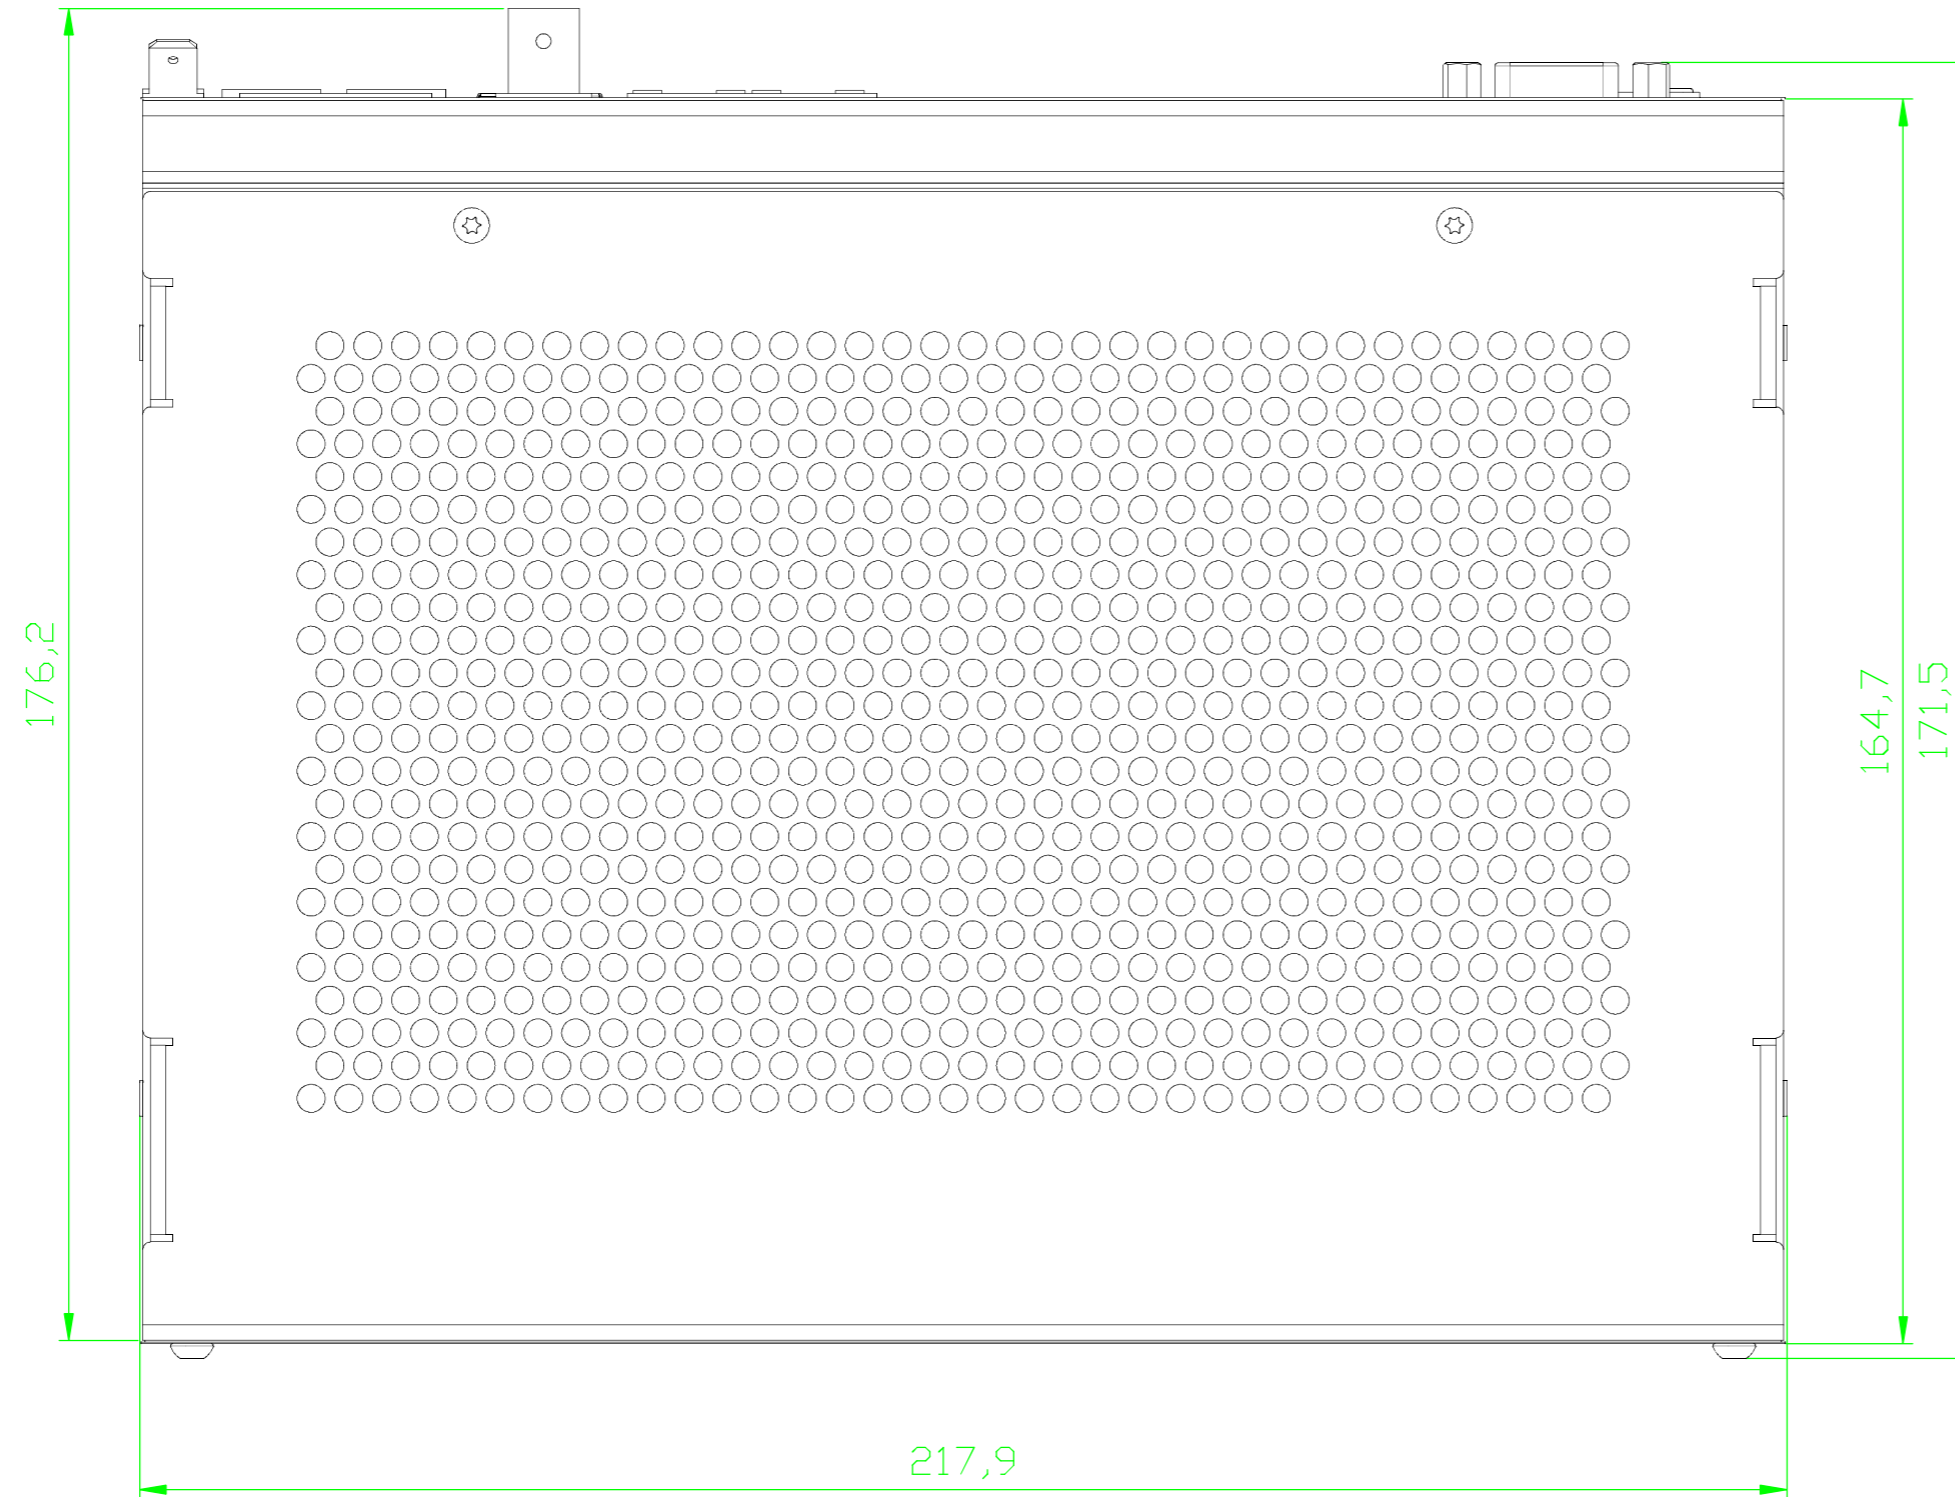

Specifications and design are subject to change without notice.
The content of this document is for information only. The information presented in this document does not form part of any quotation or contract, is believed to be accurate and reliable and may be changed without notice. No liability will be accepted by the publisher for any consequence of its use. Publication thereof does neither convey nor imply any license under patent- or other industrial or intellectual property rights.

DHD GmbH Hoferkornstraße 5 04129 Leipzig / Germany Phone: + 49 341 5897020 Fax: + 49 341 5897022	Scale 1:1 (DIN A2)	
Name: Miethling Date: 09.11.2012 File: 52-18044dimension.dwg	52/XS Core Dimension of 52-1804C	Page: 1 / 1
	52-18044