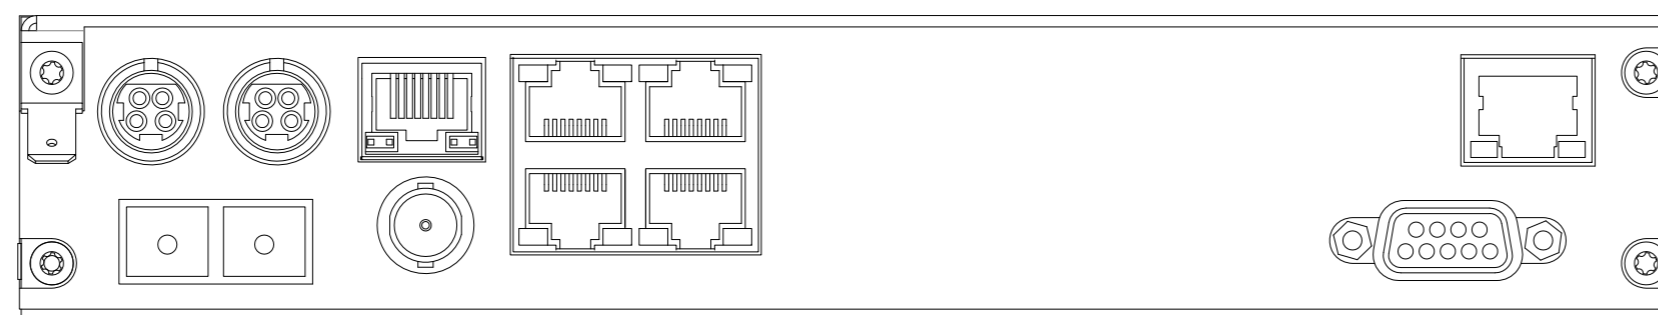

40,5

176,2

217,9

164,7

171,5

Specifications and design are subject to change without notice.  
 The content of this document is for information only. The information presented in this document does not form part of any quotation or contract, is believed to be accurate and reliable and may be changed without notice. No liability will be accepted by the publisher for any consequence of its use. Publication thereof does neither convey nor imply any license under patent- or other industrial or intellectual property rights.

DHD GmbH Haferkornstraße 5 04129 Leipzig / Germany Phone: + 49 341 5897020 Fax: + 49 341 5897022	Scale 1:1 (DIN A2)	
Name: Miethling   Date: 31.08.2010 File: 52-1804dimension.dwg	52/XS Core Dimension of 52-1804	Page: 1 / 1
	52-1804	