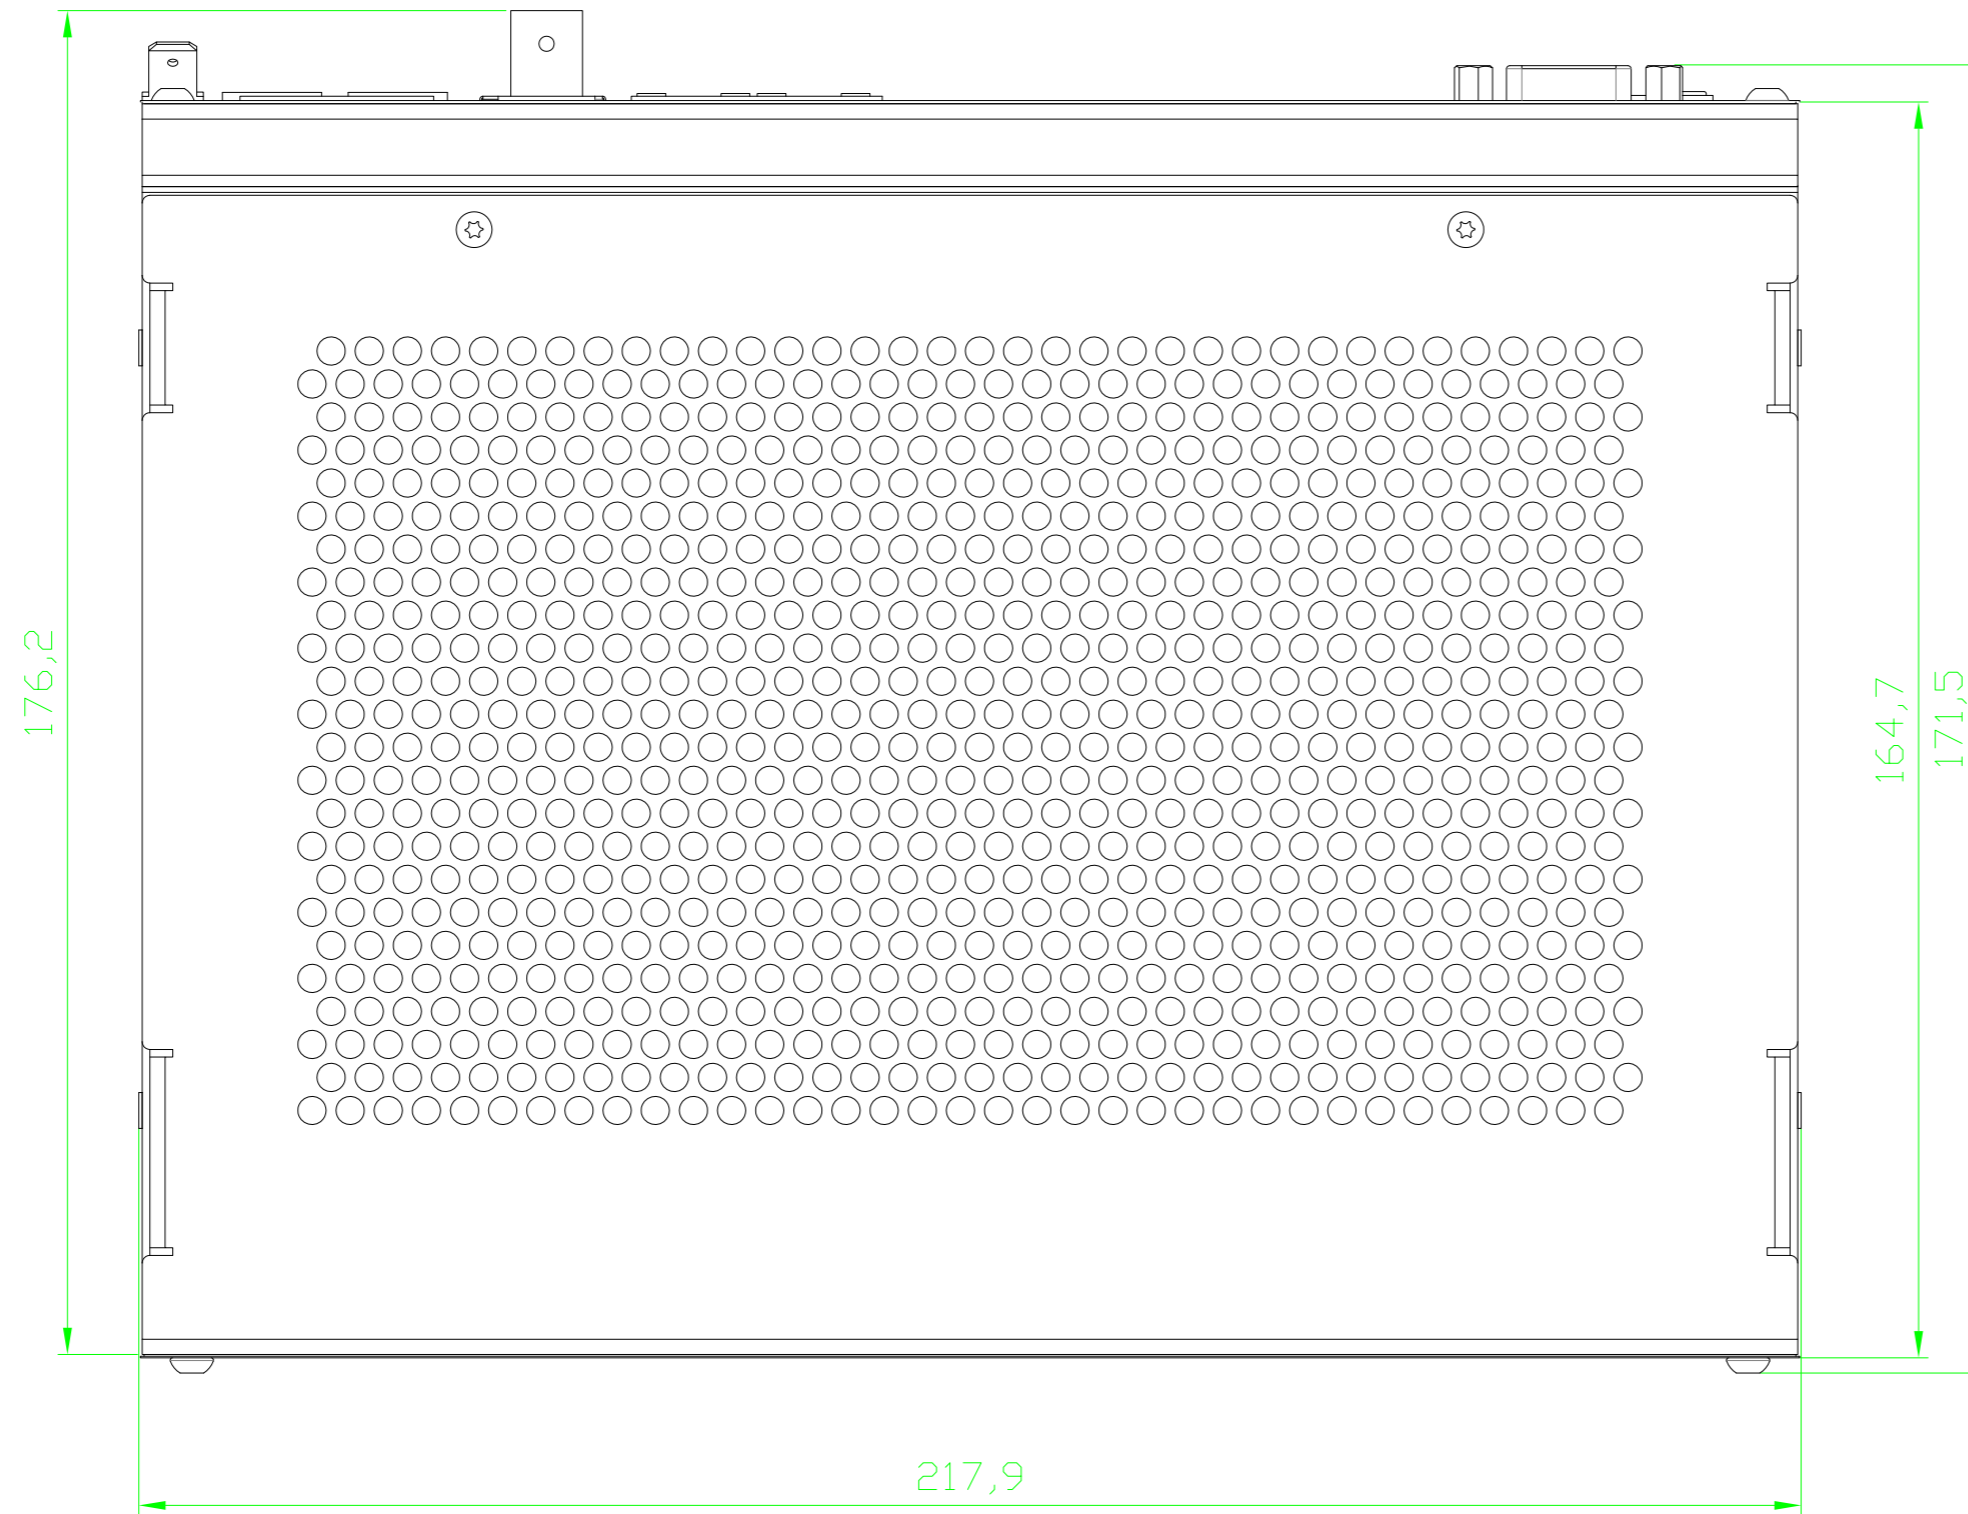

40,5

176,2

217,9

164,7

171,5

Specifications and design are subject to change without notice.  
 The content of this document is for information only. The information presented in this document does not form part of any quotation or contract, is believed to be accurate and reliable and may be changed without notice. No liability will be accepted by the publisher for any consequence of its use. Publication thereof does neither convey nor imply any license under patent- or other industrial or intellectual property rights.

DHD GmbH Haferkornstraße 5 04129 Leipzig / Germany Phone: + 49 341 5897020 Fax: + 49 341 5897022	Scale 1:1 (DIN A2)	
Name: Miethling   Date: 31.08.2010 File: 52-1804dimension.dwg	52/XS Core Dimension of 52-1804	Page: 1 / 1
	52-1804	